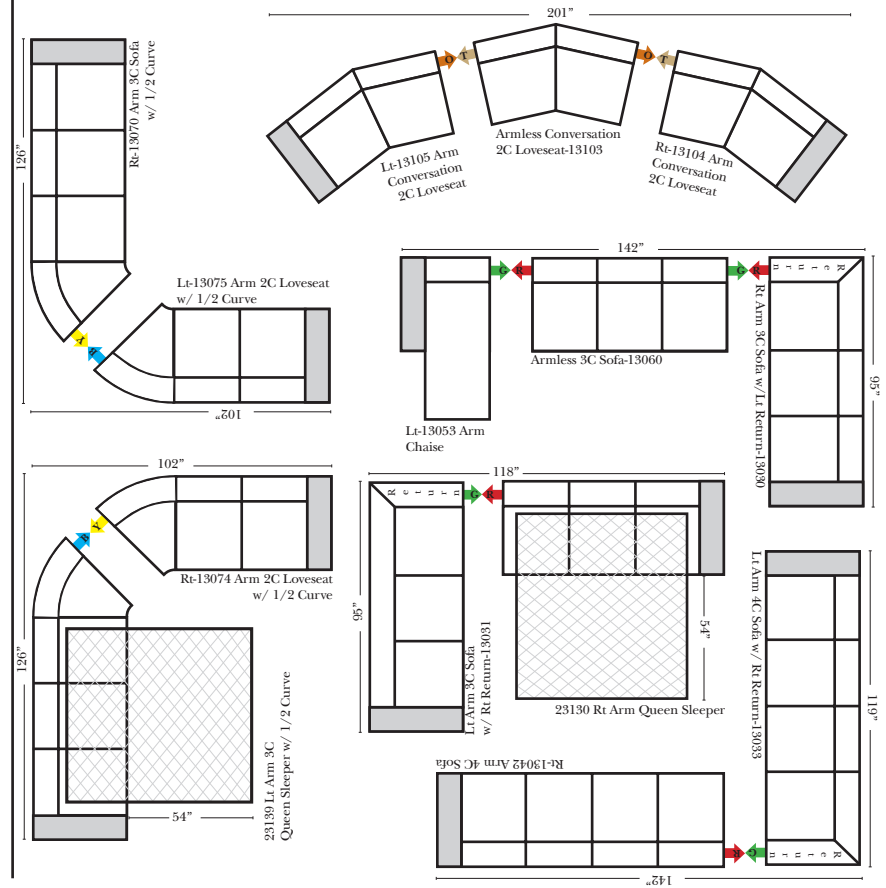

Note:
All Dimensions are approximate, if accuracy is crucial, please contact us for validation of the dimensions shown. However, a 1" to 2" variance can still apply due to foam and upholstery.

L-Shape / 90 Degree Sectional

(All 4 seat items ship as one piece if stationary)

Chaise & Conversation Sectionals

Put Green Arrows with Red Arrows to Create Sectional Groups
Put Orange Arrows with Tan Arrows to Create Sectional Groups

Sleepers

Put Green Arrows with Red Arrows to Create Sectional Groups
Put Blue Arrows with Yellow Arrows to Create Sectional Groups

Suggested Configurations

11/20/2018

The Suggested Configurations below are only a sample of what the imagination can create, please enjoy creating the configuration that fits your lifestyle, using the ideas below and from the items on the opposite page.