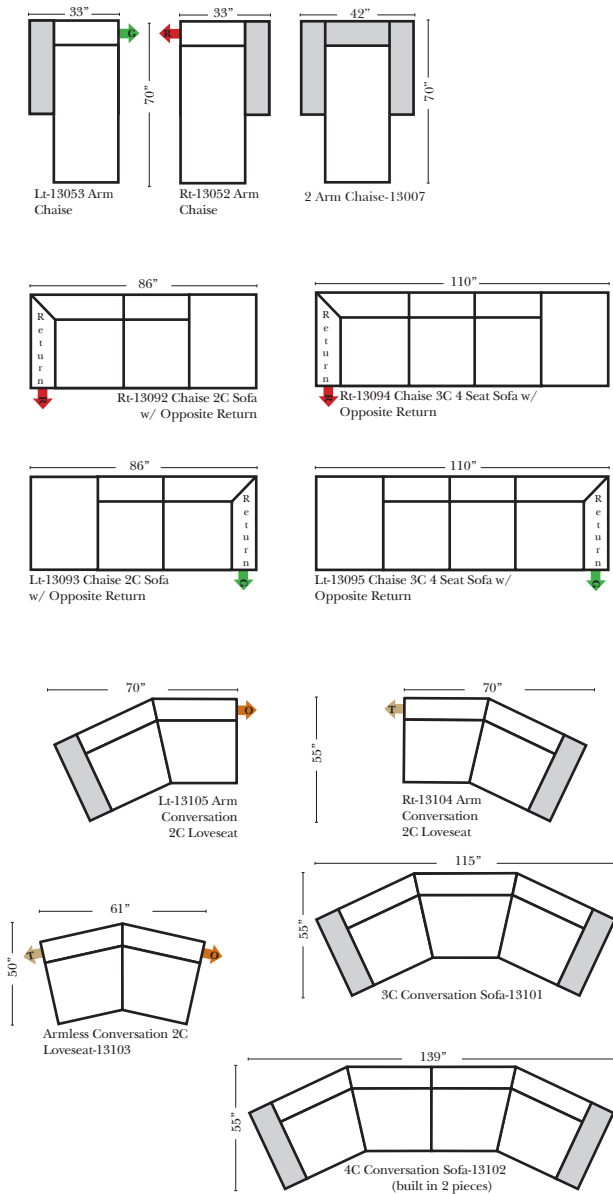

Chaise & Conversation Sectionals

Put Green Arrows with Red Arrows to Create Sectional Groups
Put Orange Arrows with Tan Arrows to Create Sectional Groups