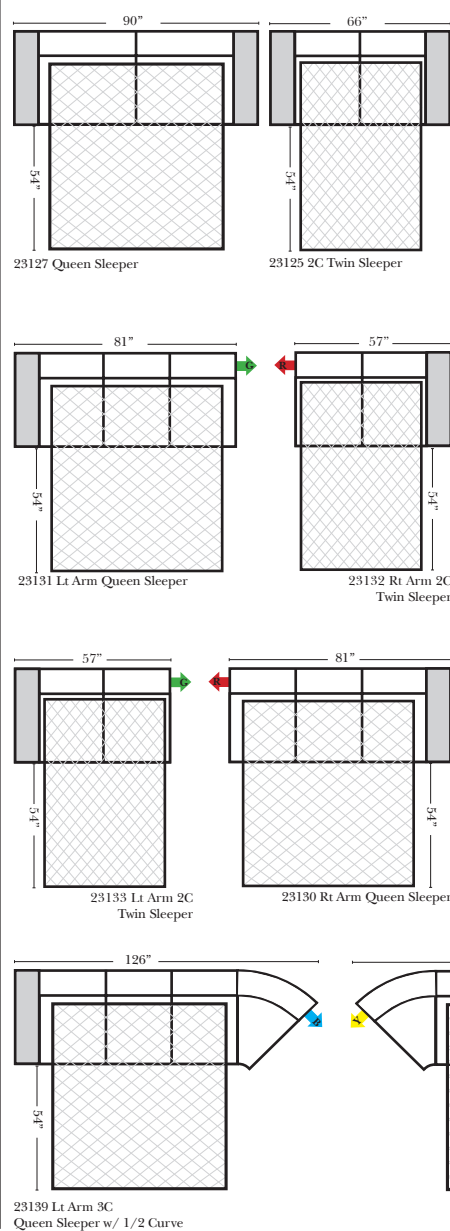

Sleepers

Put Green Arrows with Red Arrows to Create Sectional Groups
Put Blue Arrows with Yellow Arrows to Create Sectional Groups