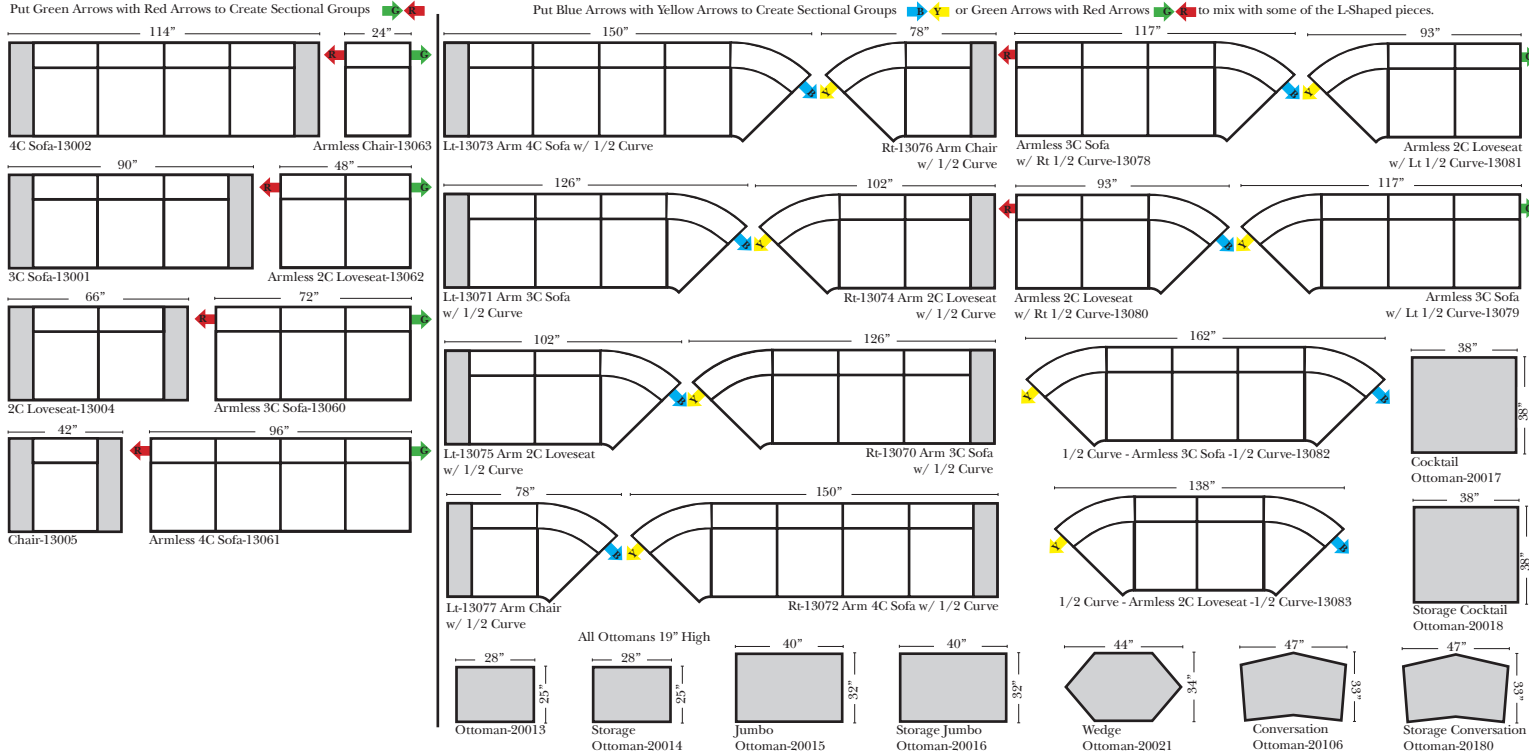

Standard & Armless (All 4 seat items ship as one piece if stationary)

2 Piece Curve Sectional & Ottomans

11/20/2018

Standard & options

- Standard:**
- Available in Full & Top Grain Leathers
 - Available in Luxury Fabrics
 - All Hardwood Frames
 - Legs are standard as Walnut Finish

Sleeper Options: (All the below options are at additional charges)

- Queen Sleeper available w/Deluxe Mattress
- Twin Sleeper available w/Deluxe Mattress
- 5" Memory Foam Mattress: Queen/Twin
- Hideaway Air Mattress: Queen Only (Shipped in a Separate Box)

Note:
All Dimensions are approximate, if accuracy is crucial, please contact us for validation of the dimensions shown. However, a 1" to 2" variance can still apply due to foam and upholstery.

L-Shape / 90 Degree Sectional

(All 4 seat items ship as one piece if stationary)

Chaise & Conversation Sectionals

Put Green Arrows with Red Arrows to Create Sectional Groups
Put Orange Arrows with Tan Arrows to Create Sectional Groups