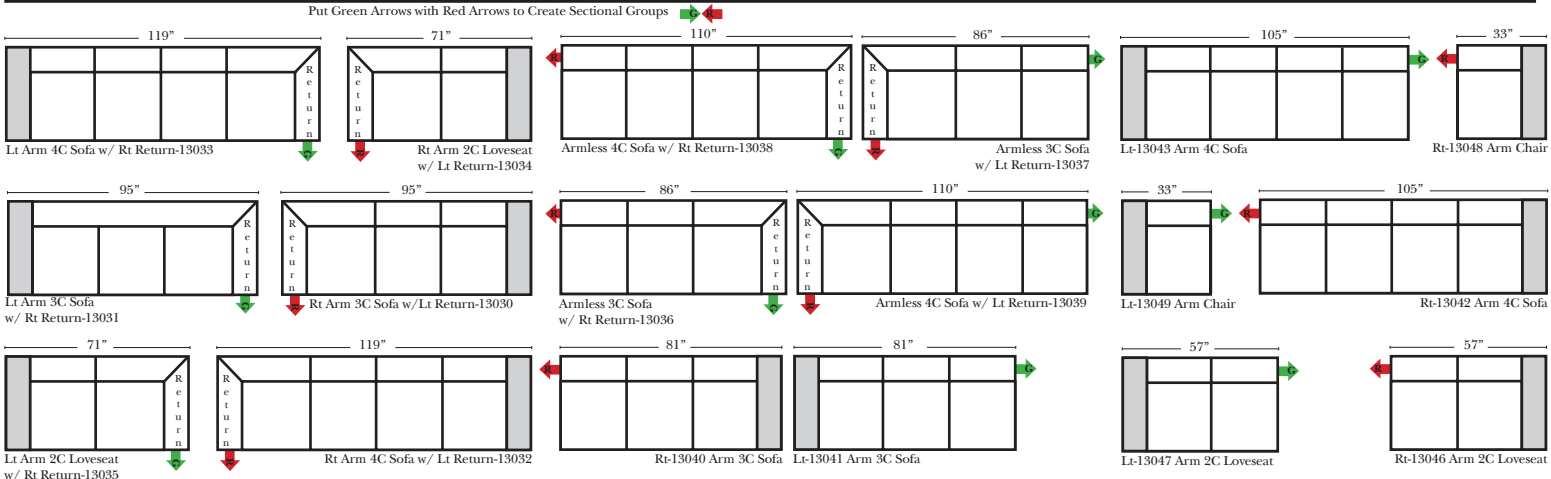

L-Shape / 90 Degree Sectional

(All 4 seat items ship as one piece if stationary)