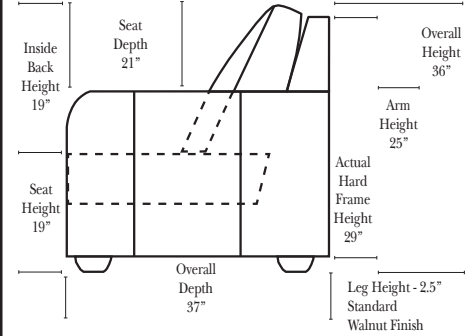

Standard & Armless (All 4 seat items ship as one piece if stationary)

2 Piece Curve Sectional & Ottomans

11/20/2018

Standard & options

1. **Standard:**
2. Available in Full & Top Grain Leathers
   - Available in Luxury Fabrics
   - All Hardwood Frames
   - Legs are standard as Walnut Finish

1. **Options: (No Additional Charge)**
2. No. 33 Firm Foam Cushions
   - Wood Leg Finish(Available in Cherry, Chocolate, Espresso, Honey Oak, & Shadow)

1. **Options: (additional Charge)**
2. Down Seats & Backs
   - Upholstered Swivel Base(2 arm Chair Only) (Not available on Chair & 1/2 if Available)

Sleeper Options: (All the below options are at additional charges)

- Queen Sleeper available w/Deluxe Mattress
- Twin Sleeper available w/Deluxe Mattress
- 5" Memory Foam Mattress: Queen/Twin
- Hideaway Air Mattress: Queen Only (Shipped in a Separate Box)