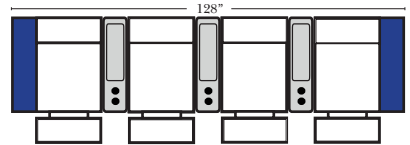

4C Sofa w/3 Small Straight Console Arms-53146