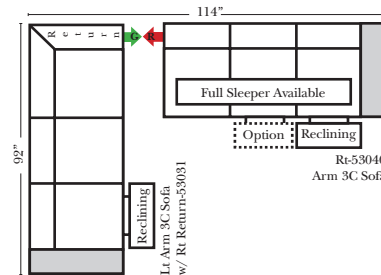

Sleepers

Suggested Configurations

v.10.30.18

Sleeper Options: (Additional charges apply)

- Deluxe Innerspring Mattress: Full
- 5" Memory Foam Mattress: Full Only

The Suggested Configurations below are only a sample of what the imagination can create, please enjoy creating the configuration that fits your lifestyle, using the ideas below and from the items on the other pages.