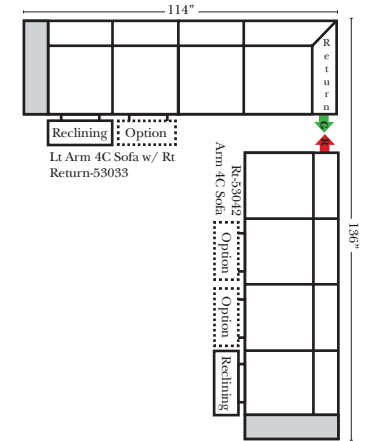

Sleepers

Suggested Configurations

v.10.30.18

Sleeper Options: (Additional charges apply)

- Deluxe Innerspring Mattress: Full
- 5" Memory Foam Mattress: Full Only

The Suggested Configurations below are only a sample of what the imagination can create, please enjoy creating the configuration that fits your lifestyle, using the ideas below and from the items on the other pages.