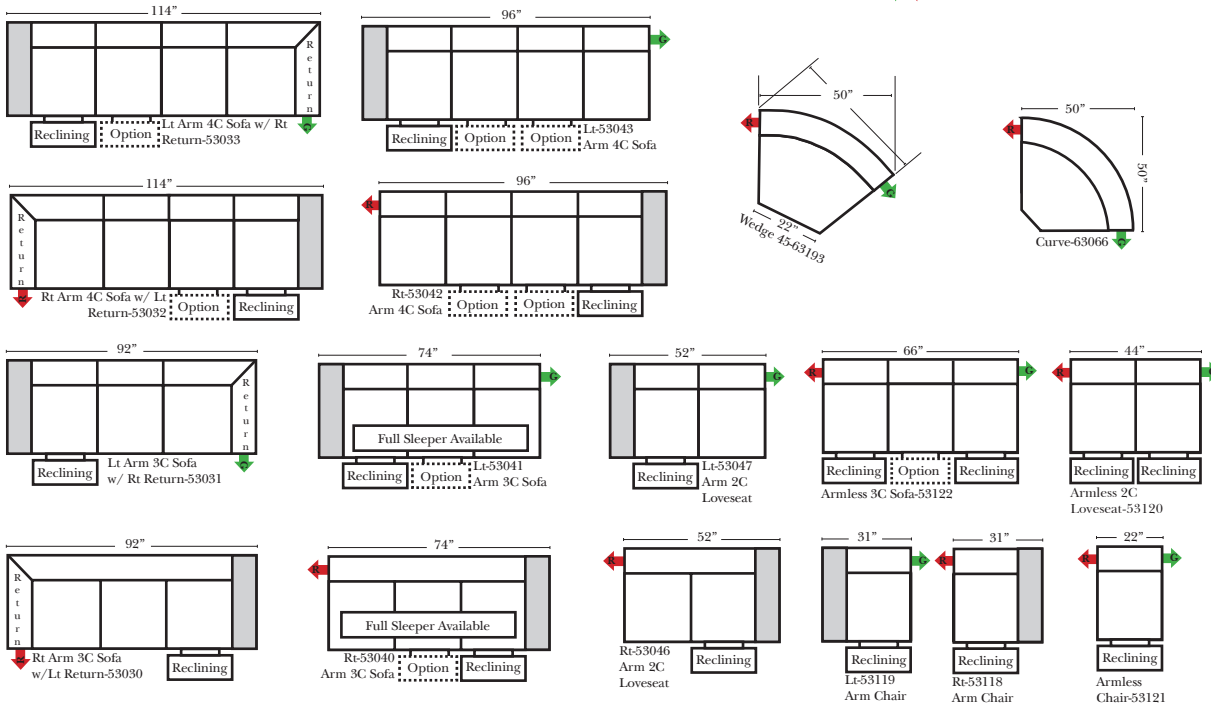

90 Degree / L-Shape Sectional

Put Green Arrows with Red Arrows to Create Sectional Groups → ←