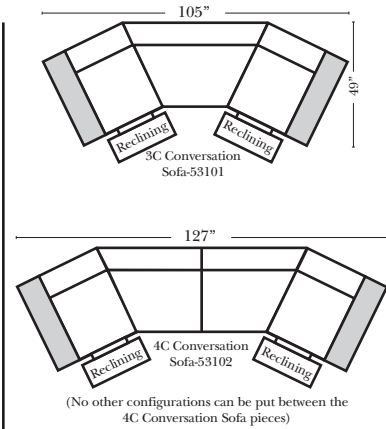

**Standard**

Put Green Arrows with Red Arrows to Create Sectional Groups → ←

**2-Piece Curve Sectional**

Put Blue Arrows with Yellow Arrows to Create Sectional Groups → ←

**Conversation Sofas**

**Standards & Options**

**Note:**

All Dimensions are approximate, if accuracy is crucial, please contact us for validation of the dimensions shown. However, a 1" to 2" variance can still apply due to foam and upholstery.

**90 Degree / L-Shape Sectional**