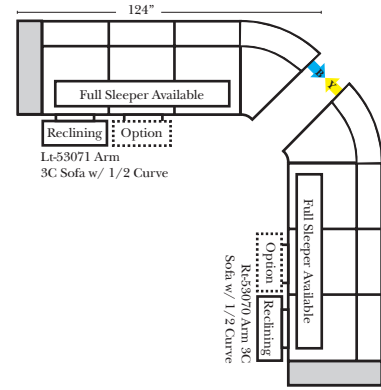

**Note:**

All Dimensions are approximate, if accuracy is crucial, please contact us for validation of the dimensions shown. However, a 1" to 2" variance can still apply due to foam and upholstery.

**90 Degree / L-Shape Sectional**

### Sleeper Options: (Additional charges apply)

- Deluxe Innerspring Mattress: Full
- 5" Memory Foam Mattress: Full Only

23126 3C Full Sleeper

23129 Lt Arm 3C Full Sleeper

23128 Rt Arm 3C Full Sleeper

23137 Lt Arm 3C Full Sleeper w/ 1/2 Curve

23136 Rt Arm 3C Full Sleeper w/ 1/2 Curve

The Suggested Configurations below are only a sample of what the imagination can create, please enjoy creating the configuration that fits your lifestyle, using the ideas below and from the items on the other pages.