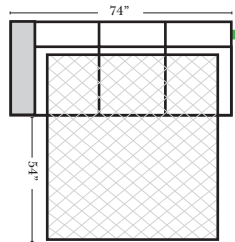

23129 Lt Arm 3C Full Sleeper