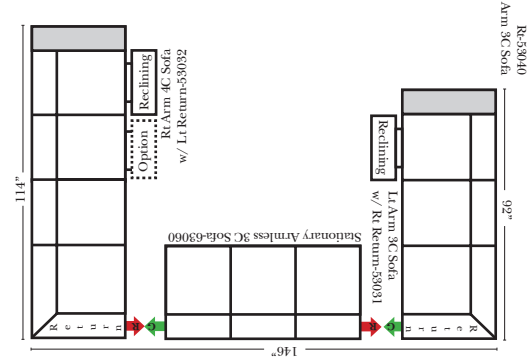

Sleepers

Suggested Configurations

v.10.30.18

Sleeper Options: (Additional charges apply)

- Deluxe Innerspring Mattress: Full
- 5" Memory Foam Mattress: Full Only

The Suggested Configurations below are only a sample of what the imagination can create, please enjoy creating the configuration that fits your lifestyle, using the ideas below and from the items on the other pages.