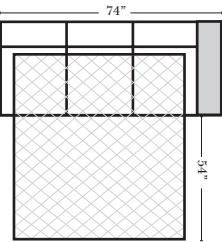

### Sleeper Options: (Additional charges apply)

- Deluxe Innerspring Mattress: Full
- 5" Memory Foam Mattress: Full Only

23126 3C Full Sleeper

23129 Lt Arm 3C Full Sleeper

23128 Rt Arm 3C Full Sleeper

23137 Lt Arm 3C Full Sleeper w/ 1/2 Curve