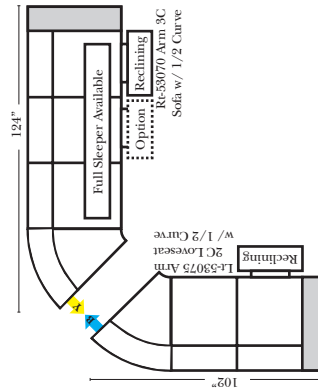

Sleepers

Suggested Configurations

v.10.30.18

Sleeper Options: (Additional charges apply)

- Deluxe Innerspring Mattress: Full
- 5" Memory Foam Mattress: Full Only

The Suggested Configurations below are only a sample of what the imagination can create, please enjoy creating the configuration that fits your lifestyle, using the ideas below and from the items on the other pages.