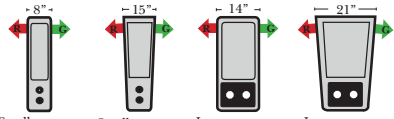

Home Theater Seating - Console Arms

Pre-Configured Home Theater Seating

v.10.30.18

Small Straight-63118 Console Arm
Small Wedge-63119 Console Arm
Large Straight-63116 Console Arm
Large Wedge-63117 Console Arm

Large console arm wood finish is standard as Espresso, available in Walnut - Small console is upholstered.