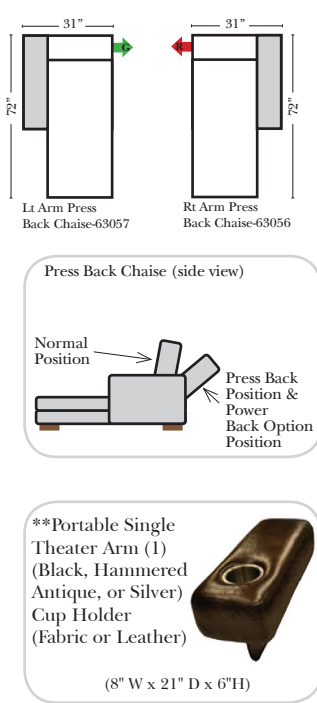

90 Degree / L-Shape Sectional

Put Green Arrows with Red Arrows to Create Sectional Groups → ←