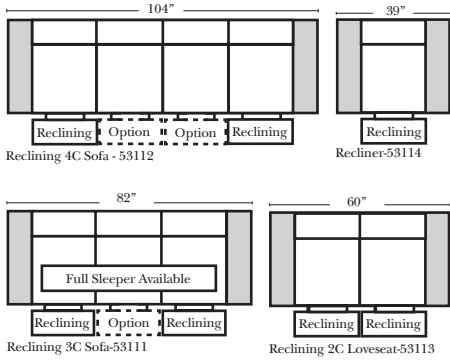

Standard

Put Green Arrows with Red Arrows to Create Sectional Groups → ←