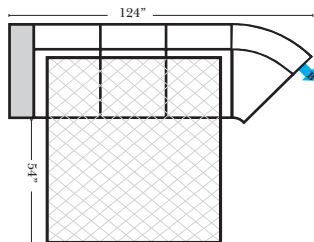

**Note:**

All Dimensions are approximate, if accuracy is crucial, please contact us for validation of the dimensions shown. However, a 1" to 2" variance can still apply due to foam and upholstery.

**90 Degree / L-Shape Sectional**

### Sleeper Options: (Additional charges apply)

- Deluxe Innerspring Mattress: Full
- 5" Memory Foam Mattress: Full Only

23126 3C Full Sleeper

23129 Lt Arm 3C Full Sleeper

23128 Rt Arm 3C Full Sleeper

23137 Lt Arm 3C Full Sleeper w/ 1/2 Curve