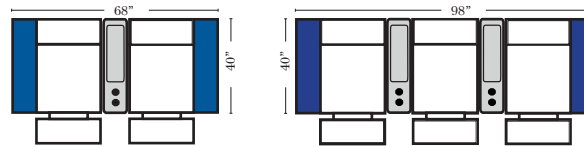

Home Theater Pre-Configured Small Straight & Wedge Consoles

2C Loveseat w/1 Small Straight Console Arm-53142

3C Sofa w/2 Small Straight Console Arms-53140