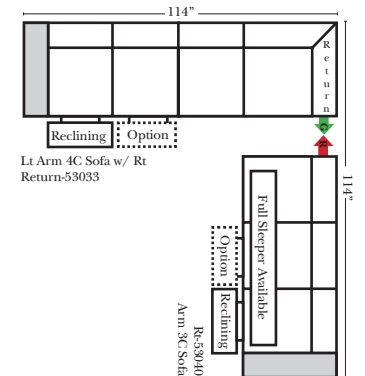

Sleepers

Suggested Configurations

v.10.30.18

Sleeper Options: (Additional charges apply)

- Deluxe Innerspring Mattress: Full
- 5" Memory Foam Mattress: Full Only

The Suggested Configurations below are only a sample of what the imagination can create, please enjoy creating the configuration that fits your lifestyle, using the ideas below and from the items on the other pages.