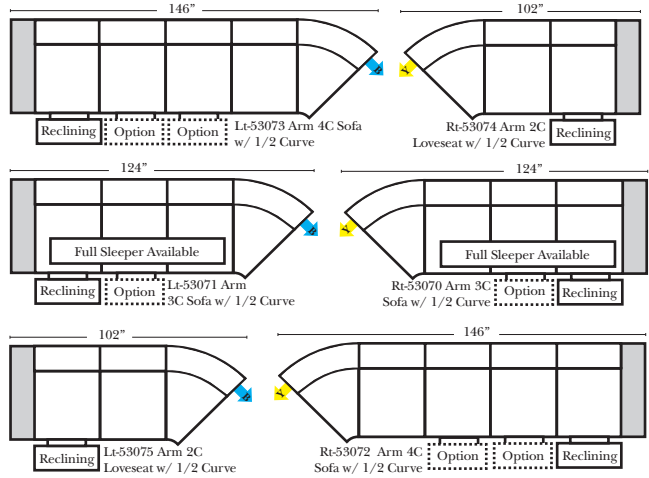

**Standard**

Put Green Arrows with Red Arrows to Create Sectional Groups → ←

**2-Piece Curve Sectional**

Put Blue Arrows with Yellow Arrows to Create Sectional Groups → ←

**Conversation Sofas**

**Standards & Options**

**Note:**

All Dimensions are approximate, if accuracy is crucial, please contact us for validation of the dimensions shown. However, a 1" to 2" variance can still apply due to foam and upholstery.

**90 Degree / L-Shape Sectional**