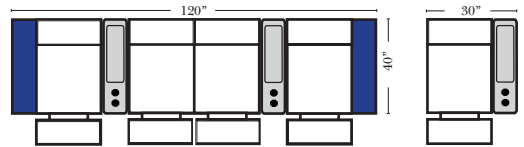

4C Sofa w/2 Small Straight Console Arms-53144

Armless Chair w/Small Straight Console Arm-53126