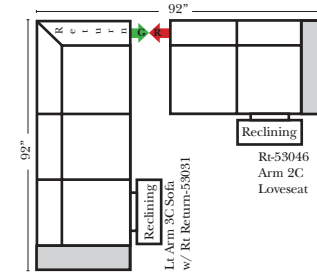

### Sleeper Options: (Additional charges apply)

- Deluxe Innerspring Mattress: Full
- 5" Memory Foam Mattress: Full Only

23126 3C Full Sleeper

23129 Lt Arm 3C Full Sleeper

23128 Rt Arm 3C Full Sleeper

23137 Lt Arm 3C Full Sleeper w/ 1/2 Curve

23136 Rt Arm 3C Full Sleeper w/ 1/2 Curve

The Suggested Configurations below are only a sample of what the imagination can create, please enjoy creating the configuration that fits your lifestyle, using the ideas below and from the items on the other pages.