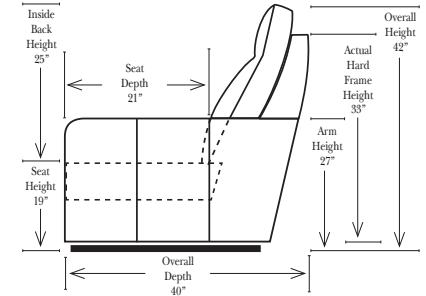

**Standard**

Put Green Arrows with Red Arrows to Create Sectional Groups → ←

**2-Piece Curve Sectional**

Put Blue Arrows with Yellow Arrows to Create Sectional Groups → ←

**Conversation Sofas**

**Standards & Options**

**Note:**

All Dimensions are approximate, if accuracy is crucial, please contact us for validation of the dimensions shown. However, a 1" to 2" variance can still apply due to foam and upholstery.

**90 Degree / L-Shape Sectional**