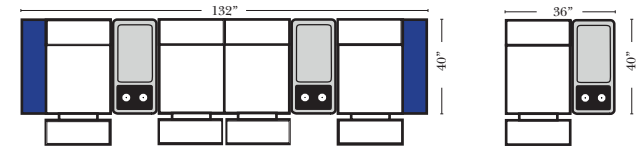

4C Sofa w/2 Large Straight Console Arms-53134

Armless Chair w/Large Straight Console Arm-53128