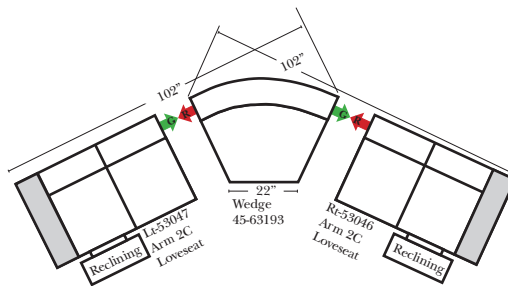

Sleepers

Suggested Configurations

v.10.30.18

Sleeper Options: (Additional charges apply)

- Deluxe Innerspring Mattress: Full
- 5" Memory Foam Mattress: Full Only

The Suggested Configurations below are only a sample of what the imagination can create, please enjoy creating the configuration that fits your lifestyle, using the ideas below and from the items on the other pages.