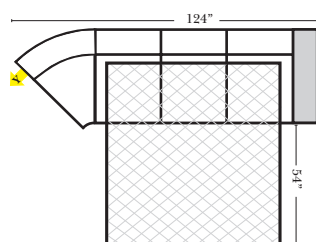

### Sleeper Options: (Additional charges apply)

- Deluxe Innerspring Mattress: Full
- 5" Memory Foam Mattress: Full Only

23126 3C Full Sleeper

23129 Lt Arm 3C Full Sleeper

23128 Rt Arm 3C Full Sleeper

23137 Lt Arm 3C Full Sleeper w/ 1/2 Curve