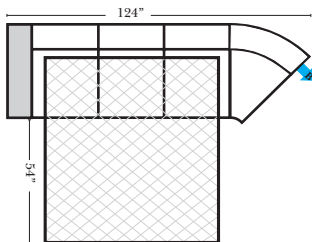

90 Degree / L-Shape Sectional

Put Green Arrows with Red Arrows to Create Sectional Groups → ←

Note:
All Dimensions are approximate, if accuracy is crucial, please contact us for validation of the dimensions shown. However, a 1" to 2" variance can still apply due to foam and upholstery.

Sleepers

Suggested Configurations

v.11.12.18

Sleeper Options: (Additional charges apply)

- Deluxe Innerspring Mattress: Full
- 5" Memory Foam Mattress: Full Only

23126 3C Full Sleeper

23129 Lt Arm 3C Full Sleeper

23128 Rt Arm 3C Full Sleeper

23137 Lt Arm 3C Full Sleeper w/ 1/2 Curve

23136 Rt Arm 3C Full Sleeper w/ 1/2 Curve

The Suggested Configurations below are only a sample of what the imagination can create, please enjoy creating the configuration that fits your lifestyle, using the ideas below and from the items on the other pages.