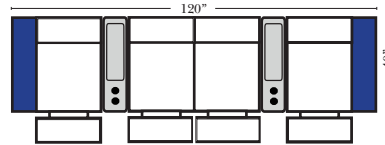

4C Sofa w/2 Small Straight Console Arms-53144