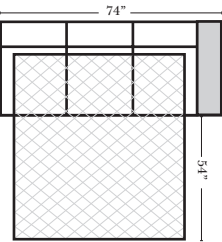

90 Degree / L-Shape Sectional

Put Green Arrows with Red Arrows to Create Sectional Groups → ←

Note:
All Dimensions are approximate, if accuracy is crucial, please contact us for validation of the dimensions shown. However, a 1" to 2" variance can still apply due to foam and upholstery.

23128 Rt Arm 3C Full Sleeper

23137 Lt Arm 3C Full Sleeper w/ 1/2 Curve

23136 Rt Arm 3C Full Sleeper w/ 1/2 Curve

The Suggested Configurations below are only a sample of what the imagination can create, please enjoy creating the configuration that fits your lifestyle, using the ideas below and from the items on the other pages.