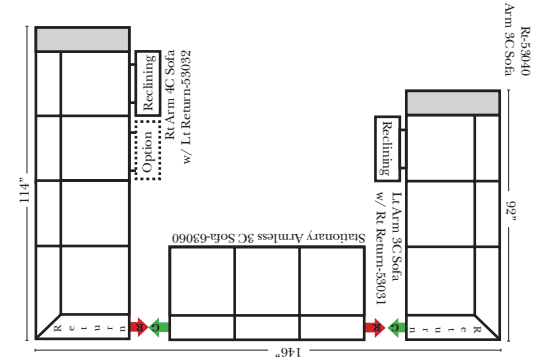

90 Degree / L-Shape Sectional

Put Green Arrows with Red Arrows to Create Sectional Groups → ←

Note:
All Dimensions are approximate, if accuracy is crucial, please contact us for validation of the dimensions shown. However, a 1" to 2" variance can still apply due to foam and upholstery.

23128 Rt Arm 3C Full Sleeper

23137 Lt Arm 3C Full Sleeper w/ 1/2 Curve

23136 Rt Arm 3C Full Sleeper w/ 1/2 Curve

The Suggested Configurations below are only a sample of what the imagination can create, please enjoy creating the configuration that fits your lifestyle, using the ideas below and from the items on the other pages.