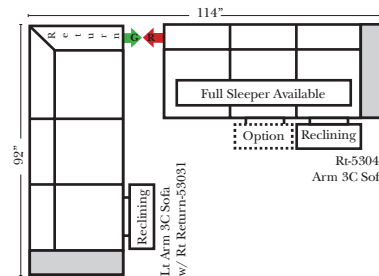

90 Degree / L-Shape Sectional

Put Green Arrows with Red Arrows to Create Sectional Groups → ←

Note:
All Dimensions are approximate, if accuracy is crucial, please contact us for validation of the dimensions shown. However, a 1" to 2" variance can still apply due to foam and upholstery.

23128 Rt Arm 3C Full Sleeper

23137 Lt Arm 3C Full Sleeper w/ 1/2 Curve

23136 Rt Arm 3C Full Sleeper w/ 1/2 Curve

The Suggested Configurations below are only a sample of what the imagination can create, please enjoy creating the configuration that fits your lifestyle, using the ideas below and from the items on the other pages.