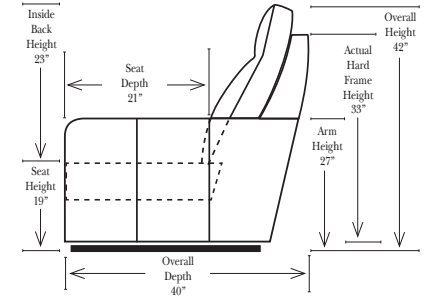

Conversation Sofas

Standards & Options

1. **Standard:**
2. Available in Full & Top Grain Leathers
   - Available in Luxury Fabrics
   - All Hardwood Frames
   - Selected Skus available in stationary

1. **Options: (No Additional Charge)**
2. No. 33 Firm Foam

1. **Options: (Additional Charges Apply)**
2. Power Recliner Mechanism
   - Power Lumbar
   - Center Seat Recliner (See Option Note)
   - Rechargeable Battery Pack (will operate 2 recliner footrests or multiple mechanisms per recliner)
   - Swivel Recliner Base (2 Arm Recliner Only)
   - Swivel Glider Mechanism (2 Arm Recliner Only)
   - Glider Mechanism (2 Arm Recliner Only)
   - Lift Chair Dual Motor Mechanism (Lifts Person to a Standing Position), (2 Arm Recliner Only)
   - Upholstered Swivel Base (2 Arm Recliner Only)
   - Power 180° Swivel Glider Mechanism (2 Arm Recliner Only)
   - Swivel Table for Console Arms (Espresso or Walnut Wood Finish)
   - **Portable Single Theater Arm (1) (Black, Hammered Antique, or Silver) Cup Holder (Fabric or Leather)