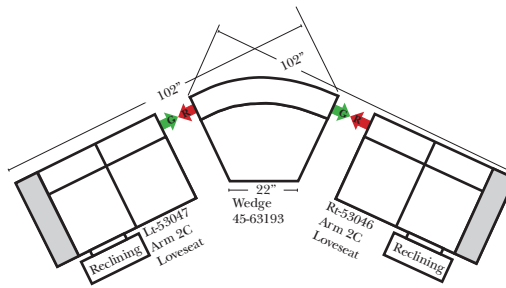

90 Degree / L-Shape Sectional

Put Green Arrows with Red Arrows to Create Sectional Groups → ←

Note:
All Dimensions are approximate, if accuracy is crucial, please contact us for validation of the dimensions shown. However, a 1" to 2" variance can still apply due to foam and upholstery.

23128 Rt Arm 3C Full Sleeper

23137 Lt Arm 3C Full Sleeper w/ 1/2 Curve

23136 Rt Arm 3C Full Sleeper w/ 1/2 Curve

The Suggested Configurations below are only a sample of what the imagination can create, please enjoy creating the configuration that fits your lifestyle, using the ideas below and from the items on the other pages.