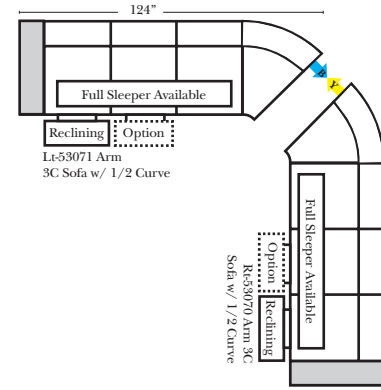

90 Degree / L-Shape Sectional

Put Green Arrows with Red Arrows to Create Sectional Groups → ←

Note:
All Dimensions are approximate, if accuracy is crucial, please contact us for validation of the dimensions shown. However, a 1" to 2" variance can still apply due to foam and upholstery.

23128 Rt Arm 3C Full Sleeper

23137 Lt Arm 3C Full Sleeper w/ 1/2 Curve

23136 Rt Arm 3C Full Sleeper w/ 1/2 Curve

The Suggested Configurations below are only a sample of what the imagination can create, please enjoy creating the configuration that fits your lifestyle, using the ideas below and from the items on the other pages.

Home Theater Seating - Console Arms

Pre-Configured Home Theater Seating

v.11.12.18

Small Straight-63118 Console Arm
Small Wedge-63119 Console Arm
Large Straight-63116 Console Arm
Large Wedge-63117 Console Arm