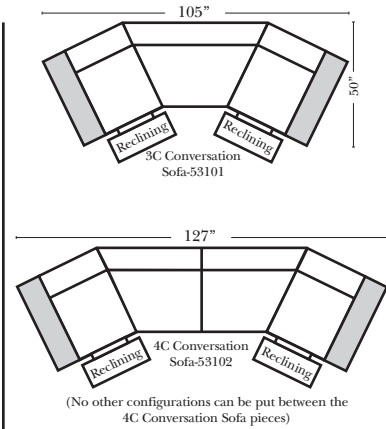

Standard

Put Green Arrows with Red Arrows to Create Sectional Groups → ←

2-Piece Curve Sectional

Put Blue Arrows with Yellow Arrows to Create Sectional Groups → ←

Conversation Sofas

Standards & Options

- Standard:**
- Available in Full & Top Grain Leathers
 - Available in Luxury Fabrics
 - All Hardwood Frames
 - Selected Skus available in stationary

- Options: (No Additional Charge)**
- No. 33 Firm Foam

- Options: (Additional Charges Apply)**
- Power Recliner Mechanism
 - Power Lumbar
 - Center Seat Recliner (See Option Note)
 - Rechargeable Battery Pack (will operate 2 recliner footrests or multiple mechanisms per recliner)
 - Swivel Recliner Base (2 Arm Recliner Only)
 - Swivel Glider Mechanism (2 Arm Recliner Only)
 - Glider Mechanism (2 Arm Recliner Only)
 - Lift Chair Dual Motor Mechanism (Lifts Person to a Standing Position), (2 Arm Recliner Only)
 - Upholstered Swivel Base (2 Arm Recliner Only)
 - Power 180° Swivel Glider Mechanism (2 Arm Recliner Only)
 - Swivel Table for Console Arms (Espresso or Walnut Wood Finish)
 - **Portable Single Theater Arm (1) (Black, Hammered Antique, or Silver) Cup Holder (Fabric or Leather)

90 Degree / L-Shape Sectional

Put Green Arrows with Red Arrows to Create Sectional Groups → ←

Note:
All Dimensions are approximate, if accuracy is crucial, please contact us for validation of the dimensions shown. However, a 1" to 2" variance can still apply due to foam and upholstery.