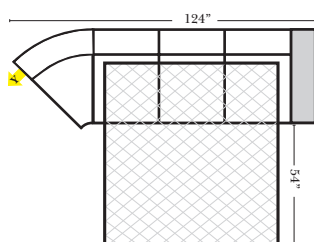

90 Degree / L-Shape Sectional

Put Green Arrows with Red Arrows to Create Sectional Groups → ←

Note:
All Dimensions are approximate, if accuracy is crucial, please contact us for validation of the dimensions shown. However, a 1" to 2" variance can still apply due to foam and upholstery.

Sleepers

Suggested Configurations

v.11.12.18

Sleeper Options: (Additional charges apply)

- Deluxe Innerspring Mattress: Full
- 5" Memory Foam Mattress: Full Only

23126 3C Full Sleeper

23129 Lt Arm 3C Full Sleeper

23128 Rt Arm 3C Full Sleeper

23137 Lt Arm 3C Full Sleeper w/ 1/2 Curve

23136 Rt Arm 3C Full Sleeper w/ 1/2 Curve

The Suggested Configurations below are only a sample of what the imagination can create, please enjoy creating the configuration that fits your lifestyle, using the ideas below and from the items on the other pages.