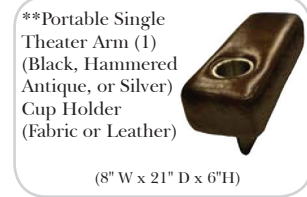

90 Degree / L-Shape Sectional

Put Green Arrows with Red Arrows to Create Sectional Groups → ←

Note:
All Dimensions are approximate, if accuracy is crucial, please contact us for validation of the dimensions shown. However, a 1" to 2" variance can still apply due to foam and upholstery.