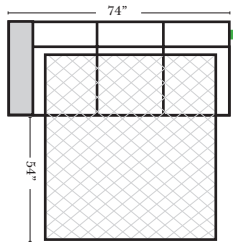

23129 Lt Arm 3C Full Sleeper