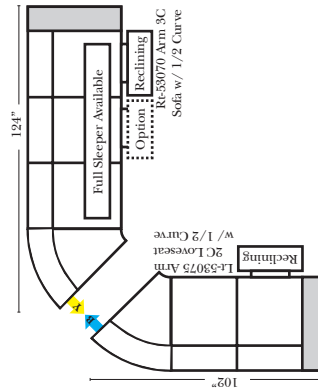

90 Degree / L-Shape Sectional

Put Green Arrows with Red Arrows to Create Sectional Groups → ←

Note:
All Dimensions are approximate, if accuracy is crucial, please contact us for validation of the dimensions shown. However, a 1" to 2" variance can still apply due to foam and upholstery.

23128 Rt Arm 3C Full Sleeper

23137 Lt Arm 3C Full Sleeper w/ 1/2 Curve

23136 Rt Arm 3C Full Sleeper w/ 1/2 Curve

The Suggested Configurations below are only a sample of what the imagination can create, please enjoy creating the configuration that fits your lifestyle, using the ideas below and from the items on the other pages.

Home Theater Seating - Console Arms

Pre-Configured Home Theater Seating

v.11.12.18

Small Straight-63118 Console Arm
Small Wedge-63119 Console Arm
Large Straight-63116 Console Arm
Large Wedge-63117 Console Arm