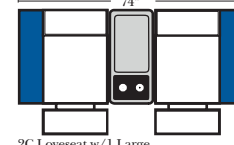

3C Sofa w/2 Small Wedge Console Arms-53141

4C Sofa w/2 Small Wedge Console Arms-53145

Armless Chair w/Small Wedge Console Arm-53127

4C Sofa w/3 Small Wedge Console Arms-53147

Home Theater Pre-Configured Large Straight & Wedge Consoles

2C Loveseat w/1 Large Straight Console Arm-53132

3C Sofa w/2 Large Straight Console Arms-53130

4C Sofa w/2 Large Straight Console Arms-53134

Armless Chair w/Large Straight Console Arm-53128

4C Sofa w/3 Large Straight Console Arms-53136