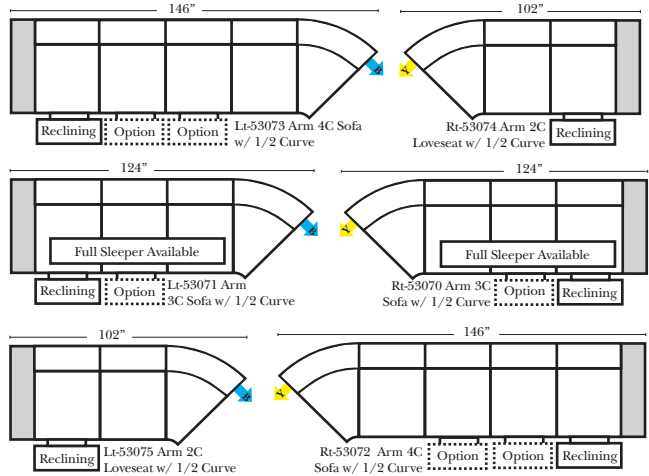

2-Piece Curve Sectional

Put Blue Arrows with Yellow Arrows to Create Sectional Groups → ←