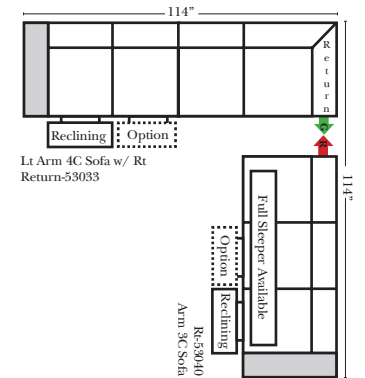

90 Degree / L-Shape Sectional

Put Green Arrows with Red Arrows to Create Sectional Groups → ←

Note:
All Dimensions are approximate, if accuracy is crucial, please contact us for validation of the dimensions shown. However, a 1" to 2" variance can still apply due to foam and upholstery.

23128 Rt Arm 3C Full Sleeper

23137 Lt Arm 3C Full Sleeper w/ 1/2 Curve

23136 Rt Arm 3C Full Sleeper w/ 1/2 Curve

The Suggested Configurations below are only a sample of what the imagination can create, please enjoy creating the configuration that fits your lifestyle, using the ideas below and from the items on the other pages.

Home Theater Seating - Console Arms

Pre-Configured Home Theater Seating

v.11.12.18

Small Straight-63118 Console Arm
Small Wedge-63119 Console Arm
Large Straight-63116 Console Arm
Large Wedge-63117 Console Arm