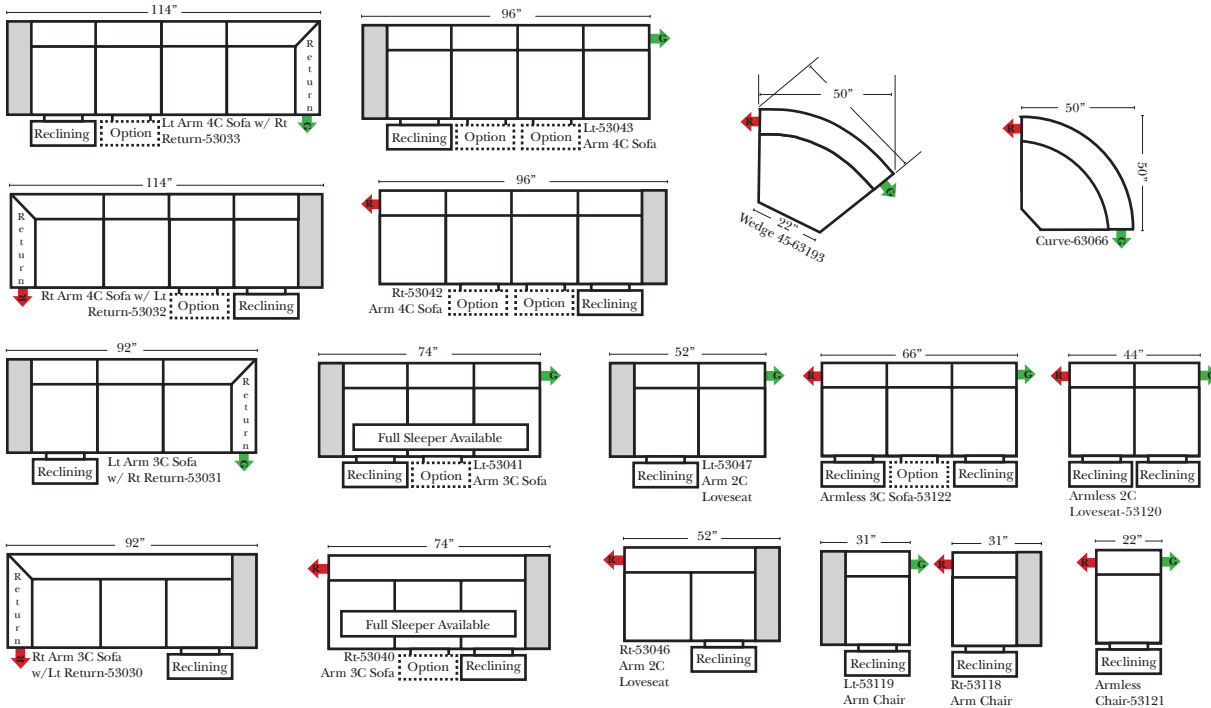

Standard

Put Green Arrows with Red Arrows to Create Sectional Groups → ←

2-Piece Curve Sectional

Put Blue Arrows with Yellow Arrows to Create Sectional Groups → ←

Conversation Sofas

Standards & Options

- Standard:**
- Available in Full & Top Grain Leathers
 - Available in Luxury Fabrics
 - All Hardwood Frames
 - Selected Skus available in stationary

90 Degree / L-Shape Sectional

Put Green Arrows with Red Arrows to Create Sectional Groups → ←

Note:
All Dimensions are approximate, if accuracy is crucial, please contact us for validation of the dimensions shown. However, a 1" to 2" variance can still apply due to foam and upholstery.