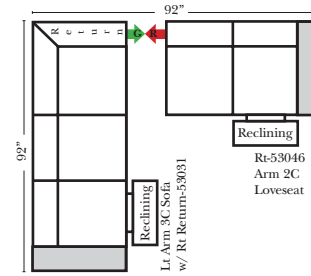

90 Degree / L-Shape Sectional

Put Green Arrows with Red Arrows to Create Sectional Groups → ←

Note:
All Dimensions are approximate, if accuracy is crucial, please contact us for validation of the dimensions shown. However, a 1" to 2" variance can still apply due to foam and upholstery.

23128 Rt Arm 3C Full Sleeper

23137 Lt Arm 3C Full Sleeper w/ 1/2 Curve

23136 Rt Arm 3C Full Sleeper w/ 1/2 Curve

The Suggested Configurations below are only a sample of what the imagination can create, please enjoy creating the configuration that fits your lifestyle, using the ideas below and from the items on the other pages.

Home Theater Seating - Console Arms

Pre-Configured Home Theater Seating

v.11.12.18

Small Straight-63118 Console Arm
Small Wedge-63119 Console Arm
Large Straight-63116 Console Arm
Large Wedge-63117 Console Arm