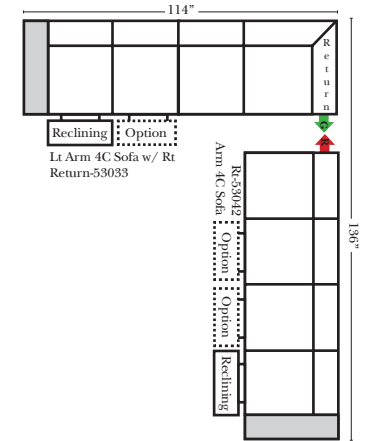

90 Degree / L-Shape Sectional

Put Green Arrows with Red Arrows to Create Sectional Groups → ←

Note:
All Dimensions are approximate, if accuracy is crucial, please contact us for validation of the dimensions shown. However, a 1" to 2" variance can still apply due to foam and upholstery.

23128 Rt Arm 3C Full Sleeper

23137 Lt Arm 3C Full Sleeper w/ 1/2 Curve

23136 Rt Arm 3C Full Sleeper w/ 1/2 Curve

The Suggested Configurations below are only a sample of what the imagination can create, please enjoy creating the configuration that fits your lifestyle, using the ideas below and from the items on the other pages.