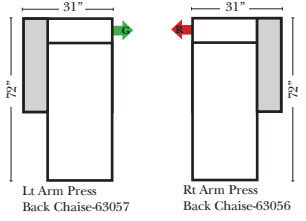

- Options: (No Additional Charge)**
- No. 33 Firm Foam

- Options: (Additional Charges Apply)**
- Power Recliner Mechanism
 - Power Lumbar
 - Center Seat Recliner (See Option Note)
 - Rechargeable Battery Pack (will operate 2 recliner footrests or multiple mechanisms per recliner)
 - Swivel Recliner Base (2 Arm Recliner Only)
 - Swivel Glider Mechanism (2 Arm Recliner Only)
 - Glider Mechanism (2 Arm Recliner Only)
 - Lift Chair Dual Motor Mechanism (Lifts Person to a Standing Position), (2 Arm Recliner Only)
 - Upholstered Swivel Base (2 Arm Recliner Only)
 - Power 180° Swivel Glider Mechanism (2 Arm Recliner Only)
 - Swivel Table for Console Arms (Espresso or Walnut Wood Finish)
 - **Portable Single Theater Arm (1) (Black, Hammered Antique, or Silver) Cup Holder (Fabric or Leather)

90 Degree / L-Shape Sectional

Put Green Arrows with Red Arrows to Create Sectional Groups → ←

Note:
All Dimensions are approximate, if accuracy is crucial, please contact us for validation of the dimensions shown. However, a 1" to 2" variance can still apply due to foam and upholstery.