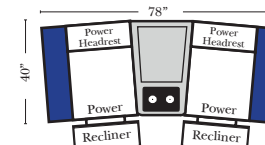

Recl 2C Loveseat w/1 Large Wedge Console Arms-53847