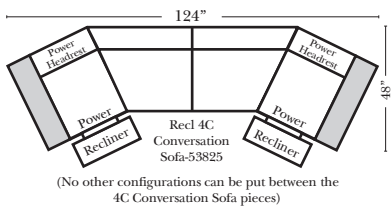

90 Degree / L-Shape Sectional

Put Green Arrows with Red Arrows to Create Sectional Groups

Chaise / Curve & Conversation / Armless

Suggested Configurations

v.10.26.18

Put Green Arrows with Red Arrows to Create Sectional Groups