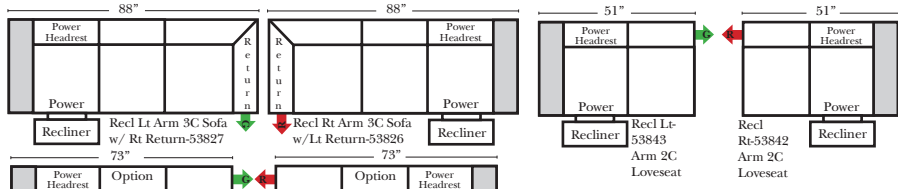

90 Degree / L-Shape Sectional

Put Green Arrows with Red Arrows to Create Sectional Groups