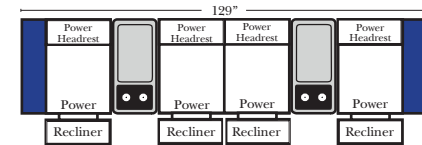

Recl 4C Sofa w/2 Large Straight Console Arms-53850