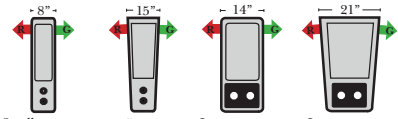

Home Theater Seating - Console Arms

Small Straight-63118 Console Arm
Small Wedge-63119 Console Arm
Large Straight-63116 Console Arm
Large Wedge-63117 Console Arm

Large console arm wood finish is standard as Espresso, available in Walnut - Small console is upholstered.

Pre-Configured Home Theater Seating

v.10.26.18