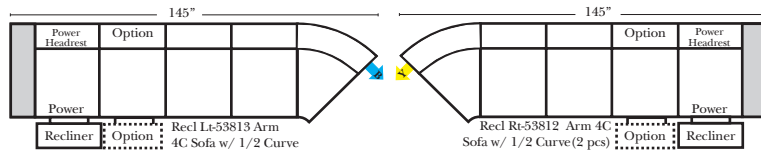

Standard

2 Piece Curve Sectional

v.10.26.18

Put Green Arrows with Red Arrows to Create Sectional Groups

Put Blue Arrows with Yellow Arrows to Create Sectional Groups or Green Arrows with Red Arrows to mix with some of the L-Shaped pieces.

- Options Available with No Additional Charge:**
- No. 33 Firm Foam

- Options: (Additional Charges Apply)**
- Power Lumbar
 - Center Seat Recliner (Standard with Power Seats & Power Tilt Headrest)(See Option Note)
 - Rechargeable Battery Pack (will operate 2 recliner footrests or multiple mechanisms per recliner)
 - Upholstered Swivel Base (2 Arm Recliner Only) (Adds 3/4" to Height)
 - Power 180° Swivel Glider Mechanism (2 Arm Recliner Only)
 - Swivel Table for Console Arms (Espresso or Walnut Wood Finish)
 - **Portable Single Theater Arm (1) (Black, Hammered Antique, or Silver) Cup Holder (Fabric or Leather)