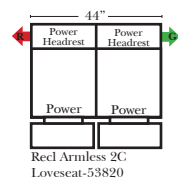

90 Degree / L-Shape Sectional

Put Green Arrows with Red Arrows to Create Sectional Groups

Chaise / Curve & Conversation / Armless

Suggested Configurations

v.10.26.18

Put Green Arrows with Red Arrows to Create Sectional Groups