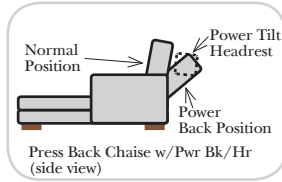

90 Degree / L-Shape Sectional

Put Green Arrows with Red Arrows to Create Sectional Groups

Chaise / Curve & Conversation / Armless

Suggested Configurations

v.10.26.18

Put Green Arrows with Red Arrows to Create Sectional Groups