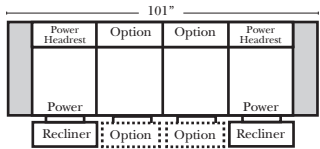

Standard

2 Piece Curve Sectional

v.10.26.18

Put Green Arrows with Red Arrows to Create Sectional Groups

Put Blue Arrows with Yellow Arrows to Create Sectional Groups or Green Arrows with Red Arrows to mix with some of the L-Shaped pieces.

- Options Available with No Additional Charge:**
- No. 33 Firm Foam

- Options: (Additional Charges Apply)**
- Power Lumbar
 - Center Seat Recliner (Standard with Power Seats & Power Tilt Headrest)(See Option Note)
 - Rechargeable Battery Pack (will operate 2 recliner footrests or multiple mechanisms per recliner)
 - Upholstered Swivel Base (2 Arm Recliner Only) (Adds 3/4" to Height)
 - Power 180° Swivel Glider Mechanism (2 Arm Recliner Only)
 - Swivel Table for Console Arms (Espresso or Walnut Wood Finish)
 - **Portable Single Theater Arm (1) (Black, Hammered Antique, or Silver) Cup Holder (Fabric or Leather)