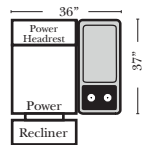

Recl Armless Chair w/Large Straight Console Arm-53878