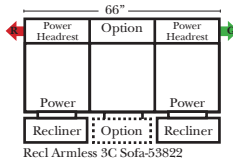

90 Degree / L-Shape Sectional

Put Green Arrows with Red Arrows to Create Sectional Groups

Chaise / Curve & Conversation / Armless

Suggested Configurations

v.10.26.18

Put Green Arrows with Red Arrows to Create Sectional Groups