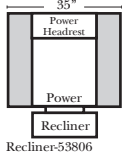

Standard

2 Piece Curve Sectional

v.10.26.18

Put Green Arrows with Red Arrows to Create Sectional Groups

Put Blue Arrows with Yellow Arrows to Create Sectional Groups or Green Arrows with Red Arrows to mix with some of the L-Shaped pieces.