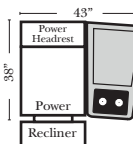

Recl Armless Chair w/Large Wedge Console Arm-53879