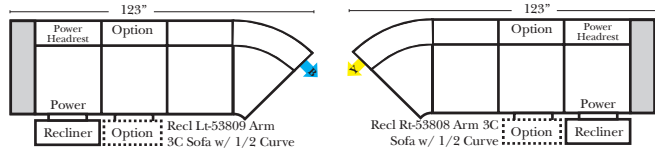

Standard

2 Piece Curve Sectional

v.10.26.18

Put Green Arrows with Red Arrows to Create Sectional Groups

Put Blue Arrows with Yellow Arrows to Create Sectional Groups or Green Arrows with Red Arrows to mix with some of the L-Shaped pieces.