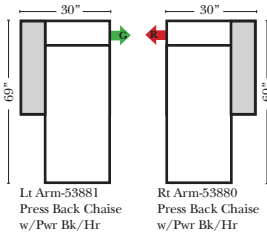

90 Degree / L-Shape Sectional

Put Green Arrows with Red Arrows to Create Sectional Groups

Chaise / Curve & Conversation / Armless

Suggested Configurations

v.10.26.18

Put Green Arrows with Red Arrows to Create Sectional Groups