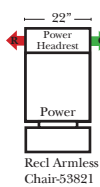

90 Degree / L-Shape Sectional

Put Green Arrows with Red Arrows to Create Sectional Groups

Chaise / Curve & Conversation / Armless

Suggested Configurations

v.10.26.18

Put Green Arrows with Red Arrows to Create Sectional Groups