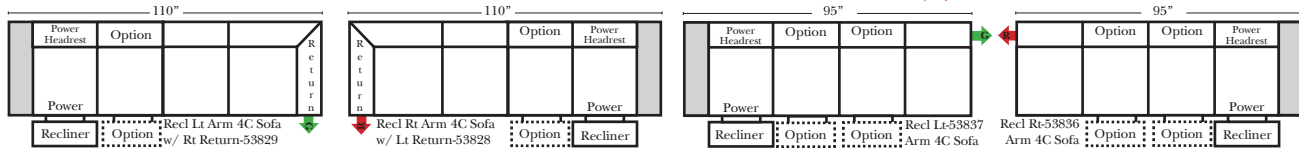

90 Degree / L-Shape Sectional

Put Green Arrows with Red Arrows to Create Sectional Groups