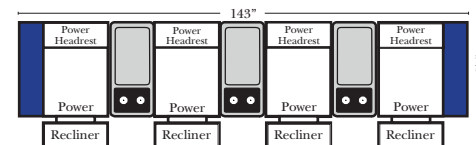

Recl 4C Sofa w/3 Large Straight Console Arms-53852