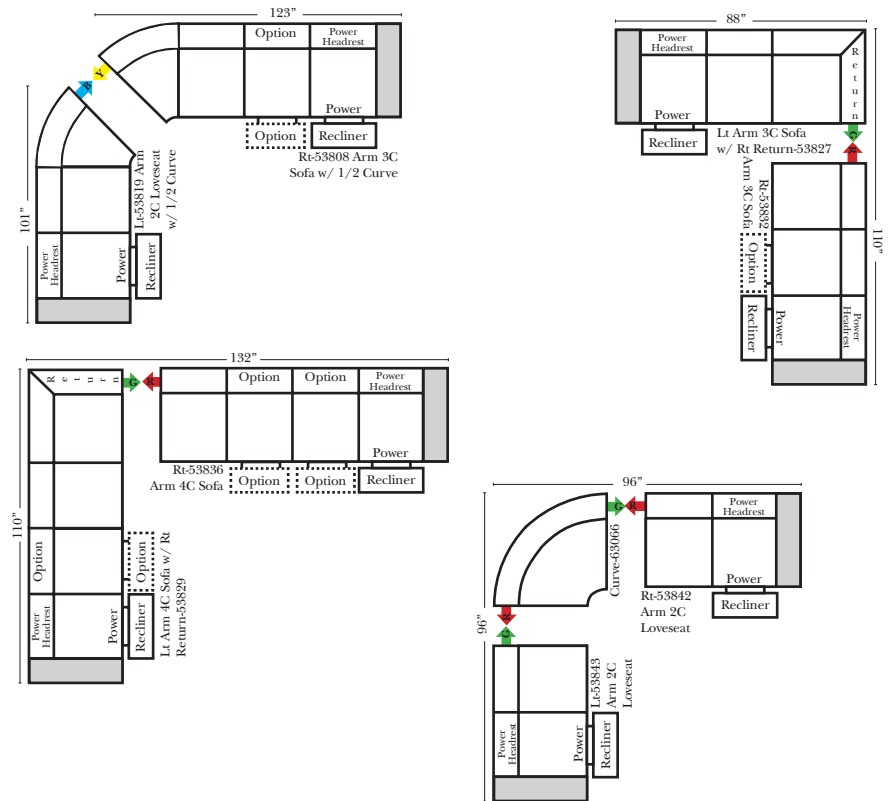

Sleeper Options: (N/A for this style)

Note:
All Dimensions are approximate, if accuracy is crucial, please contact us for validation of the dimensions shown. However, a 1" to 2" variance can still apply due to foam and upholstery.

90 Degree / L-Shape Sectional

Put Green Arrows with Red Arrows to Create Sectional Groups

Chaise / Curve & Conversation / Armless

Suggested Configurations

v.10.26.18

Put Green Arrows with Red Arrows to Create Sectional Groups

The Suggested Configurations below are only a sample of what the imagination can create, please enjoy creating the configuration that fits your lifestyle, using the ideas below and from the items on the opposite page.