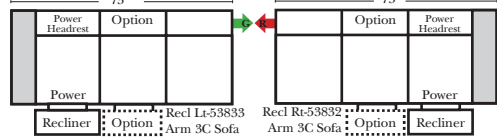

90 Degree / L-Shape Sectional

Put Green Arrows with Red Arrows to Create Sectional Groups