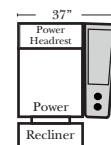

Recl Armless Chair w/Small Wedge Console Arm-53877