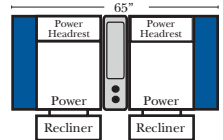

Home Theater Pre-Configured Small Straight & Wedge Consoles

Recl 3C Sofa w/2 Small Straight Console Arms-53858