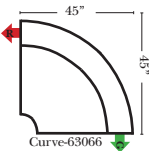

Sleeper Options: (N/A for this style)

Note:
All Dimensions are approximate, if accuracy is crucial, please contact us for validation of the dimensions shown. However, a 1" to 2" variance can still apply due to foam and upholstery.

90 Degree / L-Shape Sectional

Put Green Arrows with Red Arrows to Create Sectional Groups

Chaise / Curve & Conversation / Armless

Suggested Configurations

v.10.26.18

Put Green Arrows with Red Arrows to Create Sectional Groups