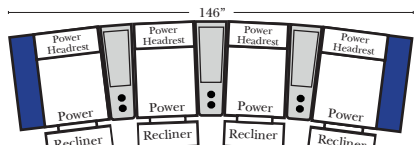

Recl 4C Sofa w/3 Small Wedge Console Arms-53863