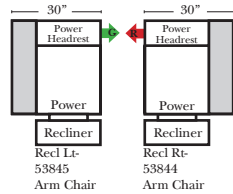

90 Degree / L-Shape Sectional

Put Green Arrows with Red Arrows to Create Sectional Groups

Chaise / Curve & Conversation / Armless

Suggested Configurations

v.10.26.18

Put Green Arrows with Red Arrows to Create Sectional Groups