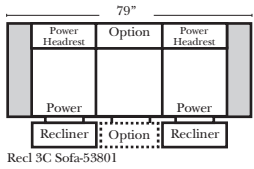

Standard

2 Piece Curve Sectional

v.10.26.18

Put Green Arrows with Red Arrows to Create Sectional Groups

Put Blue Arrows with Yellow Arrows to Create Sectional Groups or Green Arrows with Red Arrows to mix with some of the L-Shaped pieces.