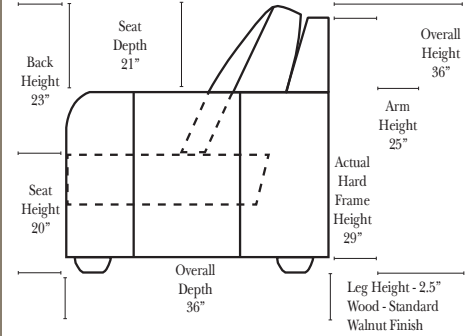

07/06/2012

Standard & Armless (All 4 seat items ship as one piece if stationary, two pieces if motion installed)

2 Piece Curve Sectional & Ottomans

Features

- Standard:**
- Available in Full & Top Grain Leathers
 - Available in Luxury Fabrics
 - All Hardwood Frames

- Options:**
- Down Seats (additional Charge)
 - No. 33 Firm Foam
 - Upholstered Swivel Base (Additional Charge) (Available on 2 arm chair only)

- Sleeper Options:** (All the below options are at additional charges)
- Full Sleeper available w/ Standard Mattress
 - Deluxe Innerspring Mattress: Full
 - Air Dream Coil Mattress: Full Only

L-Shape / 90 Degree Sectional

(All 4 seat items ship as one piece if stationary, two pieces if motion installed)

Note:

All Dimensions are approximate, if accuracy is crucial, please contact us for validation of the dimensions shown. However, a 1" to 2" variance can still apply due to foam and upholstery.