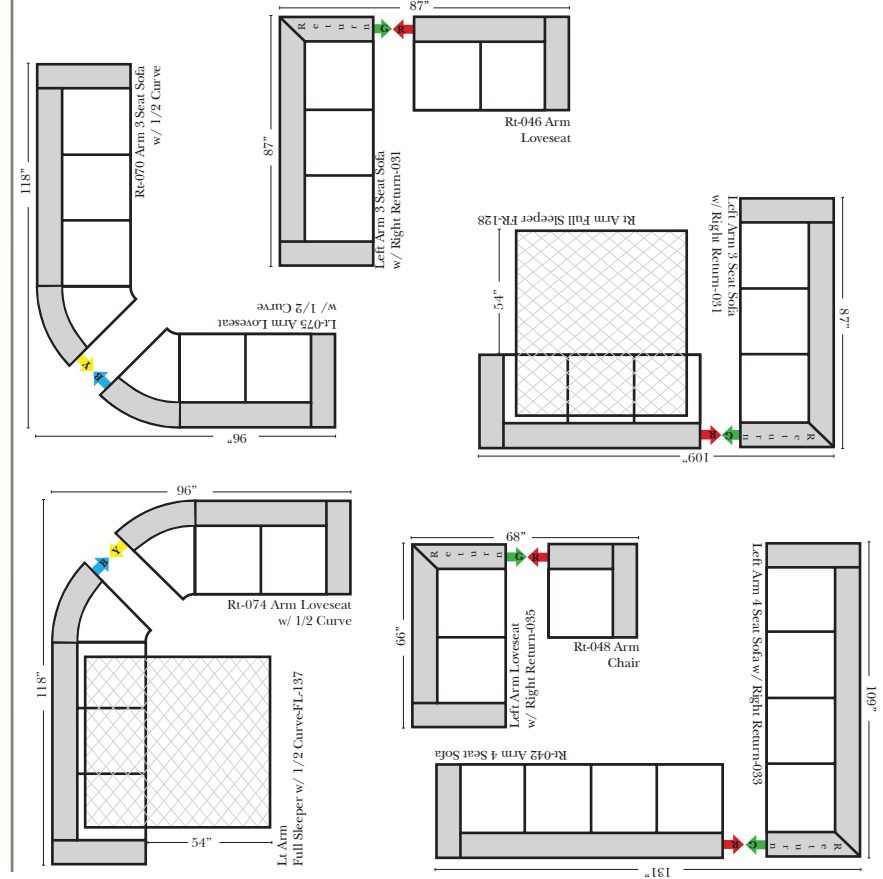

Suggested Configurations

07/06/2012

The Suggested Configurations below are only a sample of what the imagination can create, please enjoy creating the configuration that fits your lifestyle, using the ideas below and from the items on the opposite page.