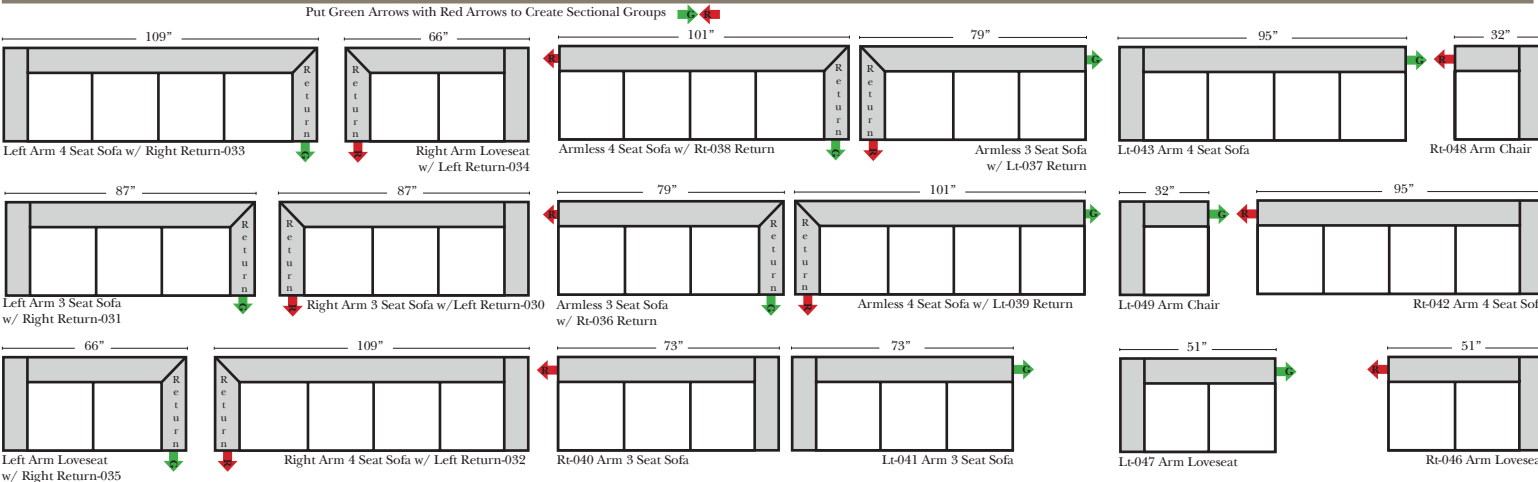

07/06/2012

Standard & Armless (All 4 seat items ship as one piece if stationary, two pieces if motion installed)

2 Piece Curve Sectional & Ottomans

Features

- Standard:**
- Available in Full & Top Grain Leathers
 - Available in Luxury Fabrics
 - All Hardwood Frames

- Options:**
- Down Seats (additional Charge)
 - No. 33 Firm Foam
 - Upholstered Swivel Base (Additional Charge) (Available on 2 arm chair only)

- Sleeper Options:** (All the below options are at additional charges)
- Full Sleeper available w/ Standard Mattress
 - Deluxe Innerspring Mattress: Full
 - Air Dream Coil Mattress: Full Only

L-Shape / 90 Degree Sectional

(All 4 seat items ship as one piece if stationary, two pieces if motion installed)

Note:

All Dimensions are approximate, if accuracy is crucial, please contact us for validation of the dimensions shown. However, a 1" to 2" variance can still apply due to foam and upholstery.