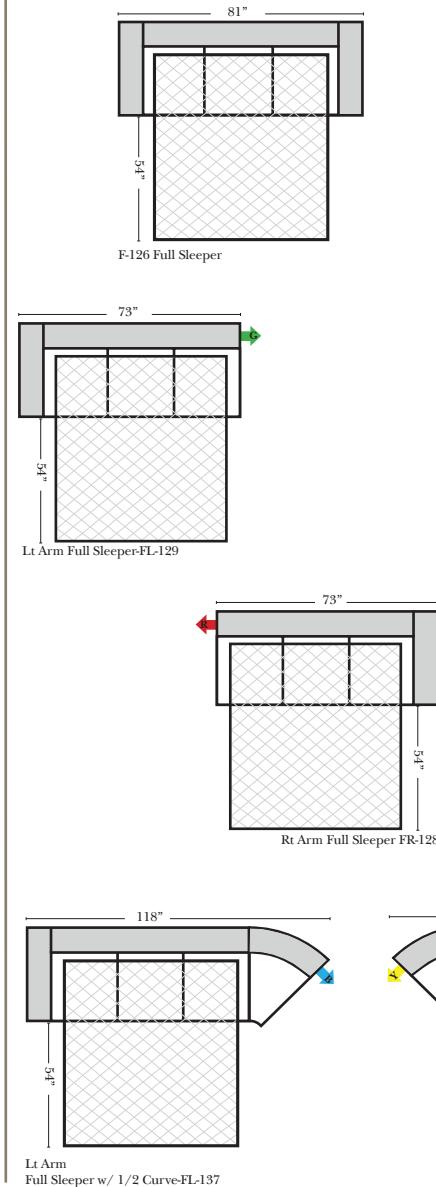

Chaise & Conversation Sectionals

Put Green Arrows with Red Arrows to Create Sectional Groups
Put Orange Arrows with Tan Arrows to Create Sectional Groups

Chaises
for this style not available
at this time

Conversation Sectionals
for this style not available
at this time

Sleepers

Put Green Arrows with Red Arrows to Create Sectional Groups
Put Blue Arrows with Yellow Arrows to Create Sectional Groups