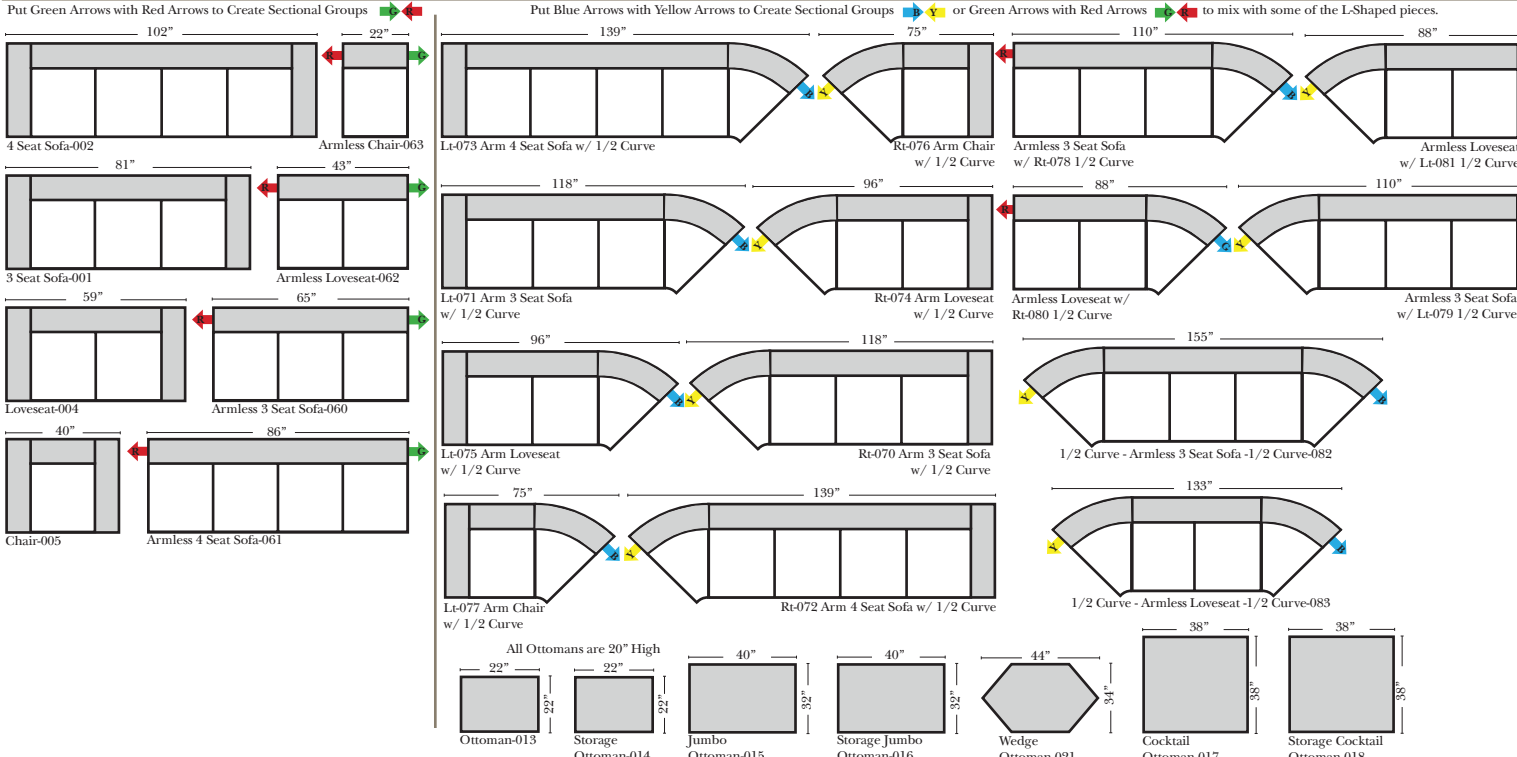

07/06/2012

Standard & Armless (All 4 seat items ship as one piece if stationary, two pieces if motion installed)

2 Piece Curve Sectional & Ottomans

Features

- Standard:**
- Available in Full & Top Grain Leathers
 - Available in Luxury Fabrics
 - All Hardwood Frames

- Options:**
- Down Seats (additional Charge)
 - No. 33 Firm Foam
 - Upholstered Swivel Base (Additional Charge) (Available on 2 arm chair only)

- Sleeper Options:** (All the below options are at additional charges)
- Full Sleeper available w/ Standard Mattress
 - Deluxe Innerspring Mattress: Full
 - Air Dream Coil Mattress: Full Only

L-Shape / 90 Degree Sectional

(All 4 seat items ship as one piece if stationary, two pieces if motion installed)

Note:

All Dimensions are approximate, if accuracy is crucial, please contact us for validation of the dimensions shown. However, a 1" to 2" variance can still apply due to foam and upholstery.