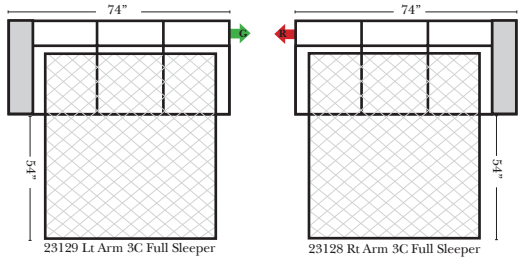

23129 Lt Arm 3C Full Sleeper

23128 Rt Arm 3C Full Sleeper