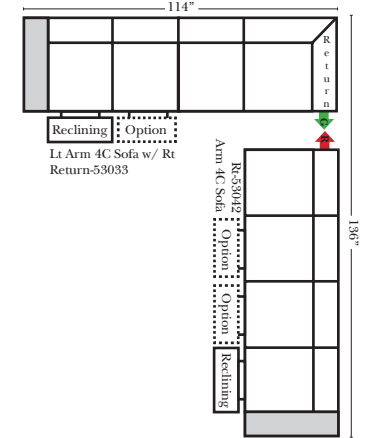

Note:

All Dimensions are approximate, if accuracy is crucial, please contact us for validation of the dimensions shown. However, a 1" to 2" variance can still apply due to foam and upholstery.

90 Degree / L-Shape Sectional

23126 3C Full Sleeper

23129 Lt Arm 3C Full Sleeper

23128 Rt Arm 3C Full Sleeper

23137 Lt Arm 3C Full Sleeper w/ 1/2 Curve

23136 Rt Arm 3C Full Sleeper w/ 1/2 Curve

Home Theater Seating - Console Arms

Pre-Configured Home Theater Seating