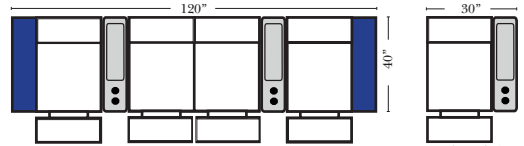

Home Theater Pre-Configured Small Straight & Wedge Consoles

2C Loveseat w/1 Small Straight Console Arm-53142

3C Sofa w/2 Small Straight Console Arms-53140

4C Sofa w/2 Small Straight Console Arms-53144

Armless Chair w/Small Straight Console Arm-53126