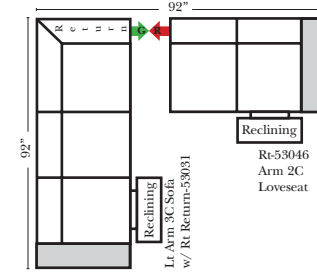

Note:

All Dimensions are approximate, if accuracy is crucial, please contact us for validation of the dimensions shown. However, a 1" to 2" variance can still apply due to foam and upholstery.

90 Degree / L-Shape Sectional

23126 3C Full Sleeper

23129 Lt Arm 3C Full Sleeper

23128 Rt Arm 3C Full Sleeper

23137 Lt Arm 3C Full Sleeper w/ 1/2 Curve

23136 Rt Arm 3C Full Sleeper w/ 1/2 Curve

Home Theater Seating - Console Arms

Pre-Configured Home Theater Seating