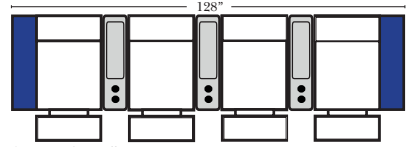

Home Theater Pre-Configured Small Straight & Wedge Consoles

2C Loveseat w/1 Small Straight Console Arm-53142

3C Sofa w/2 Small Straight Console Arms-53140

4C Sofa w/2 Small Straight Console Arms-53144

Armless Chair w/Small Straight Console Arm-53126