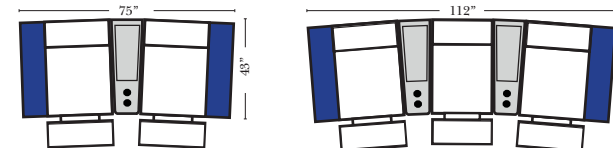

2C Loveseat w/1 Small Wedge Console Arms-53143

3C Sofa w/2 Small Wedge Console Arms-53141