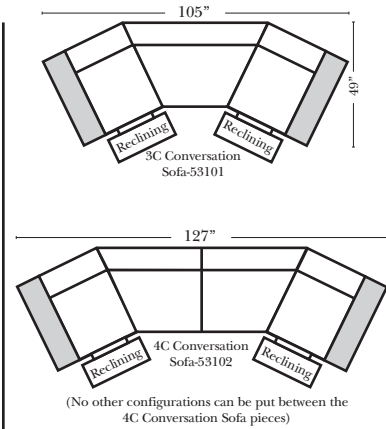

Standard

Put Green Arrows with Red Arrows to Create Sectional Groups → ←

2-Piece Curve Sectional

Put Blue Arrows with Yellow Arrows to Create Sectional Groups → ←

Conversation Sofas

Standards & Options

Standard:

Note:

All Dimensions are approximate, if accuracy is crucial, please contact us for validation of the dimensions shown. However, a 1" to 2" variance can still apply due to foam and upholstery.

90 Degree / L-Shape Sectional