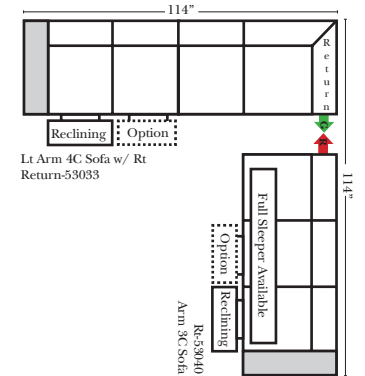

23126 3C Full Sleeper

23129 Lt Arm 3C Full Sleeper

23128 Rt Arm 3C Full Sleeper

23137 Lt Arm 3C Full Sleeper w/ 1/2 Curve

23136 Rt Arm 3C Full Sleeper w/ 1/2 Curve

Home Theater Seating - Console Arms

Pre-Configured Home Theater Seating