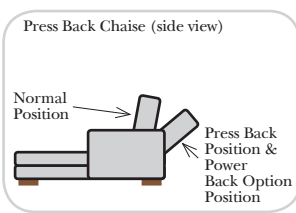

90 Degree / L-Shape Sectional

Put Green Arrows with Red Arrows to Create Sectional Groups → ←