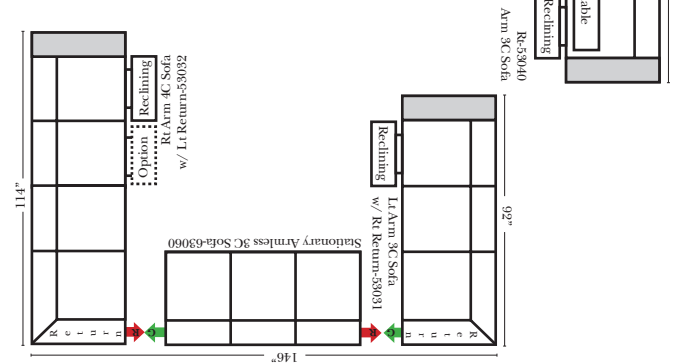

Note:

All Dimensions are approximate, if accuracy is crucial, please contact us for validation of the dimensions shown. However, a 1" to 2" variance can still apply due to foam and upholstery.

90 Degree / L-Shape Sectional

23126 3C Full Sleeper

23129 Lt Arm 3C Full Sleeper

23128 Rt Arm 3C Full Sleeper

23137 Lt Arm 3C Full Sleeper w/ 1/2 Curve

23136 Rt Arm 3C Full Sleeper w/ 1/2 Curve

Home Theater Seating - Console Arms

Pre-Configured Home Theater Seating