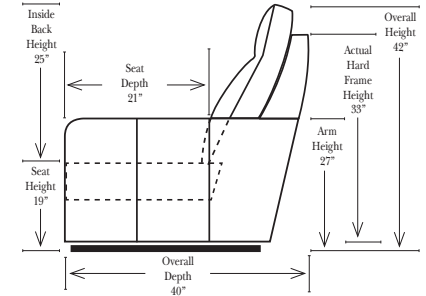

Standard

Put Green Arrows with Red Arrows to Create Sectional Groups → ←

2-Piece Curve Sectional

Put Blue Arrows with Yellow Arrows to Create Sectional Groups → ←

Conversation Sofas

Standards & Options

Standard:

Note:

All Dimensions are approximate, if accuracy is crucial, please contact us for validation of the dimensions shown. However, a 1" to 2" variance can still apply due to foam and upholstery.

90 Degree / L-Shape Sectional