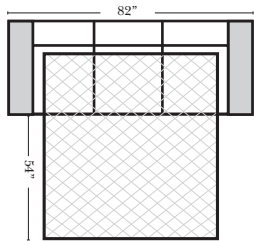

Sleepers

Suggested Configurations

v.10.30.18

Sleeper Options: (Additional charges apply)
• Deluxe Innerspring Mattress: Full
• 5" Memory Foam Mattress: Full Only

The Suggested Configurations below are only a sample of what the imagination can create, please enjoy creating the configuration that fits your lifestyle, using the ideas below and from the items on the other pages.

23126 3C Full Sleeper