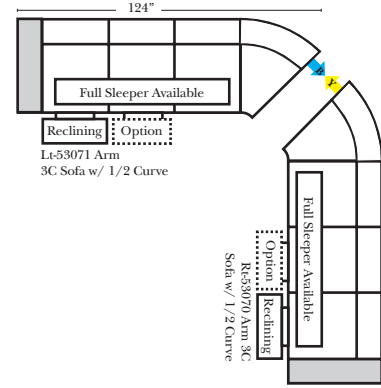

Note:

All Dimensions are approximate, if accuracy is crucial, please contact us for validation of the dimensions shown. However, a 1" to 2" variance can still apply due to foam and upholstery.

90 Degree / L-Shape Sectional

23126 3C Full Sleeper

23129 Lt Arm 3C Full Sleeper

23128 Rt Arm 3C Full Sleeper

23137 Lt Arm 3C Full Sleeper w/ 1/2 Curve

23136 Rt Arm 3C Full Sleeper w/ 1/2 Curve

Home Theater Seating - Console Arms

Pre-Configured Home Theater Seating