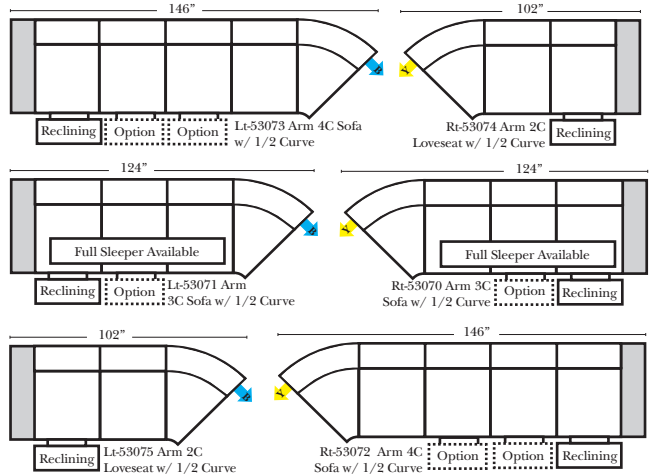

Standard

Put Green Arrows with Red Arrows to Create Sectional Groups → ←

2-Piece Curve Sectional

Put Blue Arrows with Yellow Arrows to Create Sectional Groups → ←

Conversation Sofas

Standards & Options

Standard:

Note:

All Dimensions are approximate, if accuracy is crucial, please contact us for validation of the dimensions shown. However, a 1" to 2" variance can still apply due to foam and upholstery.

90 Degree / L-Shape Sectional