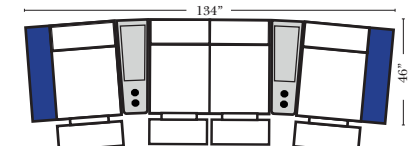

4C Sofa w/2 Small Wedge Console Arms-53145