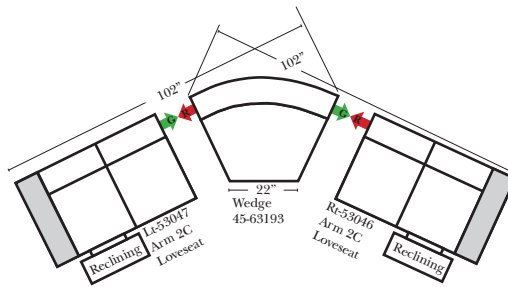

Note:

All Dimensions are approximate, if accuracy is crucial, please contact us for validation of the dimensions shown. However, a 1" to 2" variance can still apply due to foam and upholstery.

90 Degree / L-Shape Sectional

23126 3C Full Sleeper

23129 Lt Arm 3C Full Sleeper

23128 Rt Arm 3C Full Sleeper

23137 Lt Arm 3C Full Sleeper w/ 1/2 Curve

23136 Rt Arm 3C Full Sleeper w/ 1/2 Curve

Home Theater Seating - Console Arms

Pre-Configured Home Theater Seating