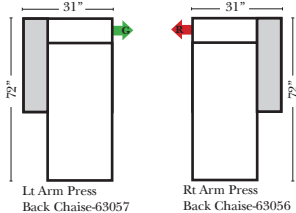

90 Degree / L-Shape Sectional

Put Green Arrows with Red Arrows to Create Sectional Groups → ←