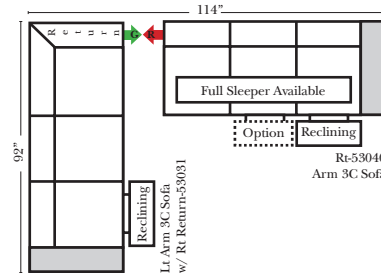

23126 3C Full Sleeper

23129 Lt Arm 3C Full Sleeper

23128 Rt Arm 3C Full Sleeper

23137 Lt Arm 3C Full Sleeper w/ 1/2 Curve

23136 Rt Arm 3C Full Sleeper w/ 1/2 Curve

Home Theater Seating - Console Arms

Pre-Configured Home Theater Seating