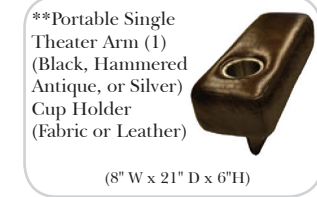

90 Degree / L-Shape Sectional

Put Green Arrows with Red Arrows to Create Sectional Groups → ←