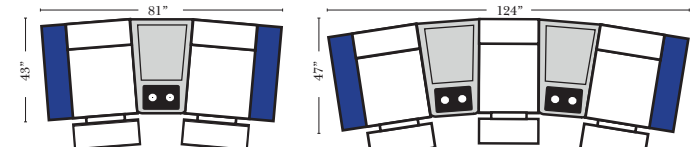

2C Loveseat w/1 Large Wedge Console Arms-53133

3C Sofa w/2 Large Wedge Console Arms-53131