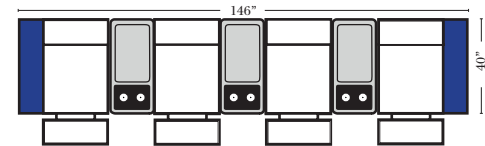

4C Sofa w/3 Large Straight Console Arms-53136