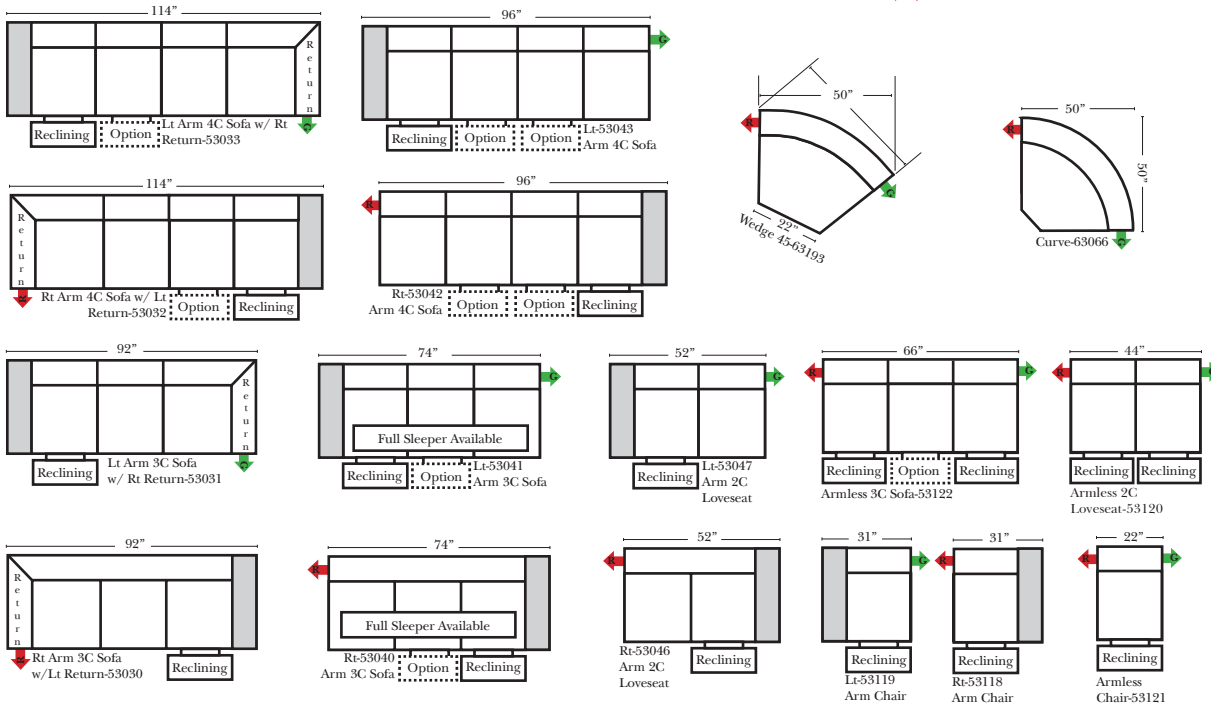

- Power Recliner Mechanism
- Power Lumbar
- Center Seat Recliner (See Option Note)
- Rechargeable Battery Pack (will operate 2 recliner footrests or multiple mechanisms per recliner)
- Swivel Recliner Base (2 Arm Recliner Only)
- Swivel Glider Mechanism (2 Arm Recliner Only)
- Glider Mechanism (2 Arm Recliner Only)
- Lift Chair Dual Motor Mechanism (Lifts Person to a Standing Position), (2 Arm Recliner Only)
- Upholstered Swivel Base (2 Arm Recliner Only)
- Power 180° Swivel Glider Mechanism (2 Arm Recliner Only)
- Swivel Table for Console Arms (Espresso or Walnut Wood Finish)
- **Portable Single Theater Arm (1) (Black, Hammered Antique, or Silver) Cup Holder (Fabric or Leather)

Note:

All Dimensions are approximate, if accuracy is crucial, please contact us for validation of the dimensions shown. However, a 1" to 2" variance can still apply due to foam and upholstery.

90 Degree / L-Shape Sectional

Put Green Arrows with Red Arrows to Create Sectional Groups → ←

Sleepers

Suggested Configurations

v.10.30.18

Sleeper Options: (Additional charges apply)
 • Deluxe Innerspring Mattress: Full
 • 5" Memory Foam Mattress: Full Only