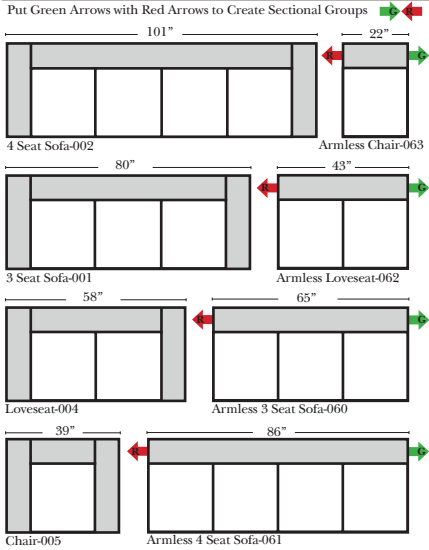

Standard & Armless (All 4 seat items ship as one piece if stationary, two pieces if motion installed)

2 Piece Curve Sectional & Ottomans

07/06/2012

Features

Standard:

- Available in Full & Top Grain Leathers
- Available in Luxury Fabrics
- All Hardwood Frames

Options:

- No. 33 Firm Foam
 - Upholstered Swivel Base (Additional Charge)
- (Available on 2 arm chair only)

Sleeper Options: (All the below options are at additional charges)

- Full Sleeper available w/ Standard Mattress
- Deluxe Innerspring Mattress: Full
- Air Dream Coil Mattress: Full Only

L-Shape / 90 Degree Sectional

(All 4 seat items ship as one piece if stationary, two pieces if motion installed)

Note:

All Dimensions are approximate, if accuracy is crucial, please contact us for validation of the dimensions shown. However, a 1" to 2" variance can still apply due to foam and upholstery.