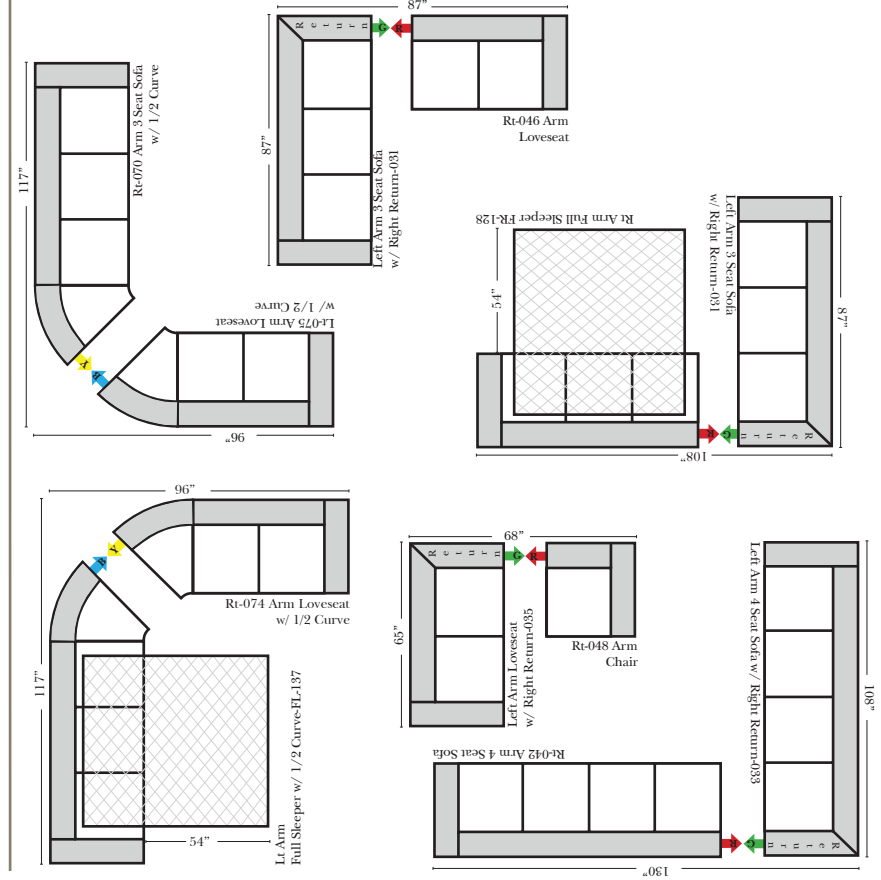

Suggested Configurations

07/06/2012

The Suggested Configurations below are only a sample of what the imagination can create, please enjoy creating the configuration that fits your lifestyle, using the ideas below and from the items on the opposite page.