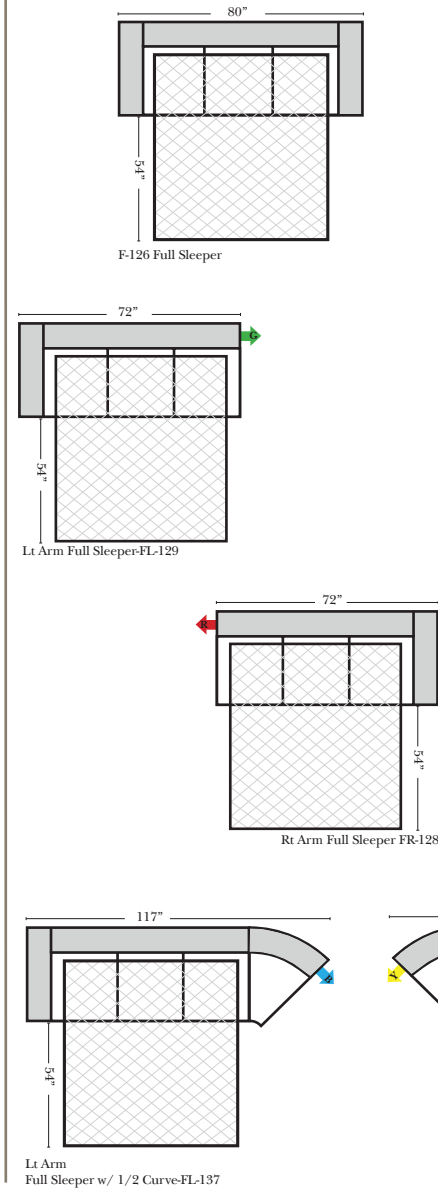

Chaise & Conversation Sectionals

Put Green Arrows with Red Arrows to Create Sectional Groups
Put Orange Arrows with Tan Arrows to Create Sectional Groups

Chaises
for this style not available
at this time

Conversation Sectionals
for this style not available
at this time

Sleepers

Put Green Arrows with Red Arrows to Create Sectional Groups
Put Blue Arrows with Yellow Arrows to Create Sectional Groups