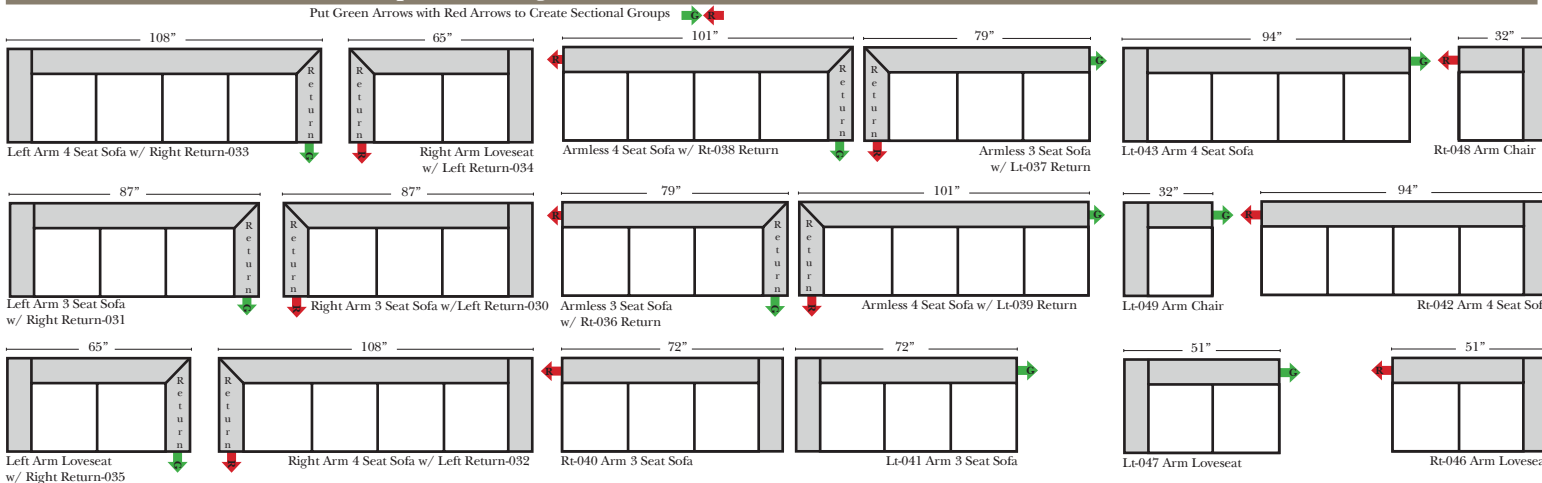

Standard & Armless (All 4 seat items ship as one piece if stationary, two pieces if motion installed)

2 Piece Curve Sectional & Ottomans

07/06/2012

Features

Standard:

- Available in Full & Top Grain Leathers
- Available in Luxury Fabrics
- All Hardwood Frames

Options:

- No. 33 Firm Foam
 - Upholstered Swivel Base (Additional Charge)
- (Available on 2 arm chair only)

Sleeper Options: (All the below options are at additional charges)

- Full Sleeper available w/ Standard Mattress
- Deluxe Innerspring Mattress: Full
- Air Dream Coil Mattress: Full Only

L-Shape / 90 Degree Sectional

(All 4 seat items ship as one piece if stationary, two pieces if motion installed)

Note:

All Dimensions are approximate, if accuracy is crucial, please contact us for validation of the dimensions shown. However, a 1" to 2" variance can still apply due to foam and upholstery.