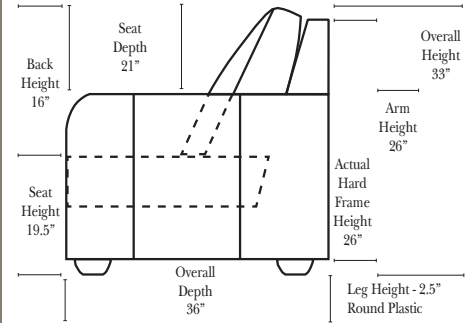

Standard & Armless (All 4 seat items ship as one piece if stationary, two pieces if motion installed)

2 Piece Curve Sectional & Ottomans

07/06/2012