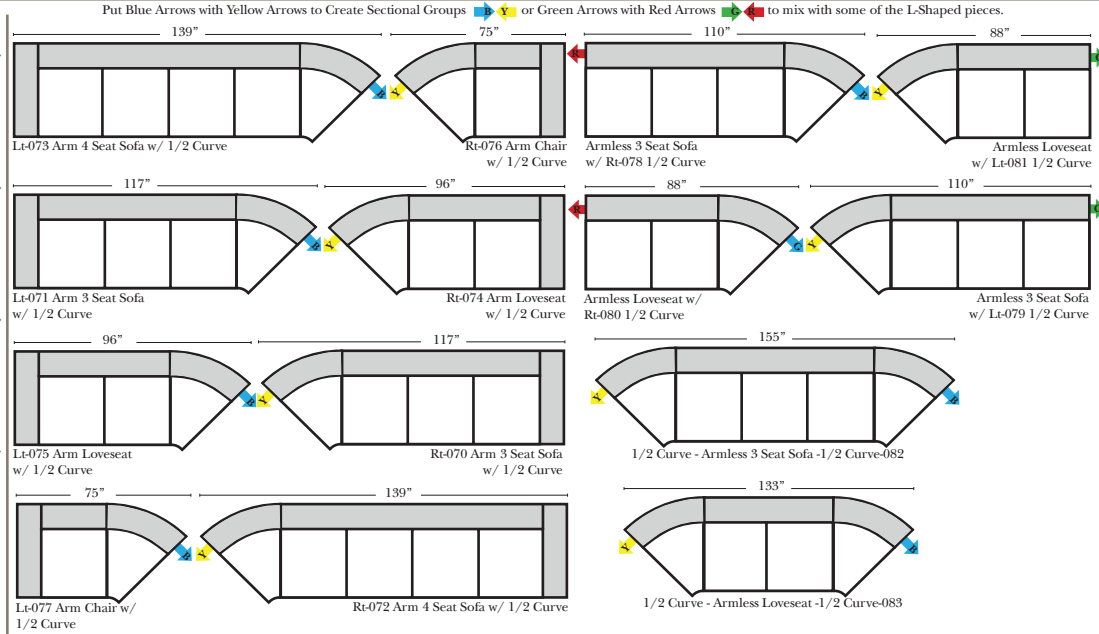

Standard & Armless (All 4 seat items ship as one piece if stationary, two pieces if motion installed)

2 Piece Curve Sectional & Ottomans

07/06/2012

Features

Standard:

- Available in Full & Top Grain Leathers
- Available in Luxury Fabrics
- All Hardwood Frames

Options:

- No. 33 Firm Foam
 - Upholstered Swivel Base (Additional Charge)
- (Available on 2 arm chair only)

Sleeper Options: (All the below options are at additional charges)

- Full Sleeper available w/ Standard Mattress
- Deluxe Innerspring Mattress: Full
- Air Dream Coil Mattress: Full Only

L-Shape / 90 Degree Sectional

(All 4 seat items ship as one piece if stationary, two pieces if motion installed)

Note:

All Dimensions are approximate, if accuracy is crucial, please contact us for validation of the dimensions shown. However, a 1" to 2" variance can still apply due to foam and upholstery.