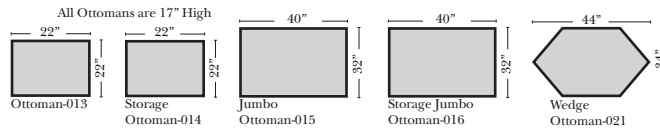

Standard & Armless (All 4 seat items ship as one piece if stationary, two pieces if motion installed)

2 Piece Curve Sectional & Ottomans

07/06/2012