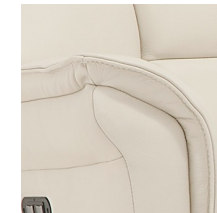

FLANGE WELT

OPTIONS

FRAME

All Palliser frames are constructed from engineered wood products, hardwood or softwood; joints are pinned and glued for uniformity and strength.

SEATING COMFORT

Tight back cushions feature multiple densities of contour-cut foam with a layer of memory foam for lavish comfort
Attached seat cushions with high-resiliency, high-density foam core with a layer of memory foam
Back Suspension: 100% premium elastic webbing to provide consistent comfort and support.
Seat Suspension: 100% premium elastic webbing, engineered to provide consistent comfort and endurance.

FUNCTION

Power recline and power headrest with brushed metal switch and USB charging

COVERS

Fabrics, excluding Accent Fabrics
Leather
Leather Alternative
Leather Match