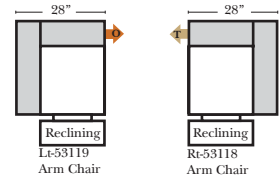

Standard & Armless (All 4 seat items ship as one piece if stationary)

Put Green Arrows with Red Arrows to Create Sectional Groups  Put Blue Arrows with Yellow Arrows to Create Sectional Groups 
Put Orange Arrows with Tan Arrows to Create Sectional Groups 

Sleepers not Available on this style

Ottomans & 2 Piece Curve Sectional

v.06.05.18

The Suggested Configurations below are only a sample of what the imagination can create, please enjoy creating the configuration that fits your lifestyle, using the ideas below and from the items on the opposite page.