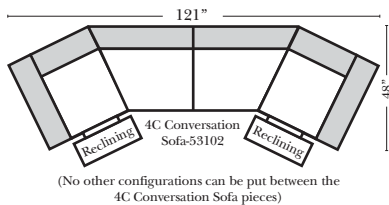

Standard & Armless (All 4 seat items ship as one piece if stationary)

Put Green Arrows with Red Arrows to Create Sectional Groups  Put Blue Arrows with Yellow Arrows to Create Sectional Groups 
Put Orange Arrows with Tan Arrows to Create Sectional Groups 

Sleepers not Available on this style

Ottomans & 2 Piece Curve Sectional

v.06.05.18

The Suggested Configurations below are only a sample of what the imagination can create, please enjoy creating the configuration that fits your lifestyle, using the ideas below and from the items on the opposite page.