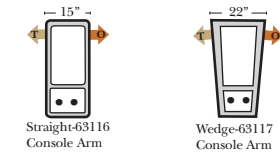

Standard & Armless (All 4 seat items ship as one piece if stationary)

Put Green Arrows with Red Arrows to Create Sectional Groups  Put Blue Arrows with Yellow Arrows to Create Sectional Groups 
Put Orange Arrows with Tan Arrows to Create Sectional Groups 