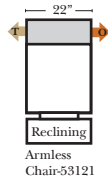

Standard & Armless (All 4 seat items ship as one piece if stationary)

Put Green Arrows with Red Arrows to Create Sectional Groups  Put Blue Arrows with Yellow Arrows to Create Sectional Groups 
Put Orange Arrows with Tan Arrows to Create Sectional Groups 

Sleepers not Available on this style

Ottomans & 2 Piece Curve Sectional

v.06.05.18

The Suggested Configurations below are only a sample of what the imagination can create, please enjoy creating the configuration that fits your lifestyle, using the ideas below and from the items on the opposite page.