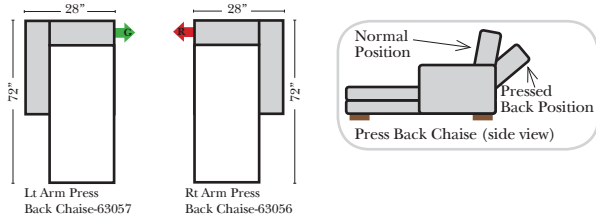

Standard & Armless (All 4 seat items ship as one piece if stationary)

Put Green Arrows with Red Arrows to Create Sectional Groups  Put Blue Arrows with Yellow Arrows to Create Sectional Groups 
Put Orange Arrows with Tan Arrows to Create Sectional Groups 

Sleepers not Available on this style

Ottomans & 2 Piece Curve Sectional

v.06.05.18

The Suggested Configurations below are only a sample of what the imagination can create, please enjoy creating the configuration that fits your lifestyle, using the ideas below and from the items on the opposite page.