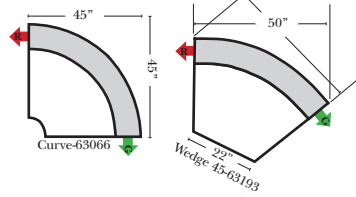

Standard & Armless (All 4 seat items ship as one piece if stationary)

Put Green Arrows with Red Arrows to Create Sectional Groups  Put Blue Arrows with Yellow Arrows to Create Sectional Groups 
Put Orange Arrows with Tan Arrows to Create Sectional Groups 

Sleepers not Available on this style

Ottomans & 2 Piece Curve Sectional

v.06.05.18

The Suggested Configurations below are only a sample of what the imagination can create, please enjoy creating the configuration that fits your lifestyle, using the ideas below and from the items on the opposite page.