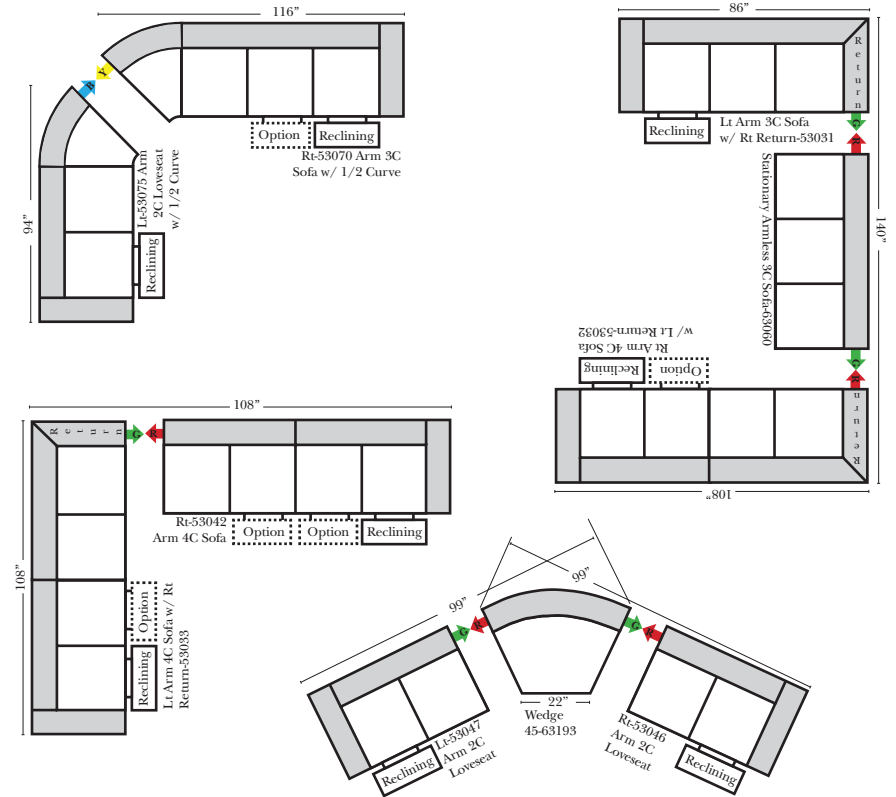

Standard & Armless (All 4 seat items ship as one piece if stationary)

Put Green Arrows with Red Arrows to Create Sectional Groups  Put Blue Arrows with Yellow Arrows to Create Sectional Groups 
Put Orange Arrows with Tan Arrows to Create Sectional Groups 

Sleepers not Available on this style

Ottomans & 2 Piece Curve Sectional

v.06.05.18

The Suggested Configurations below are only a sample of what the imagination can create, please enjoy creating the configuration that fits your lifestyle, using the ideas below and from the items on the opposite page.