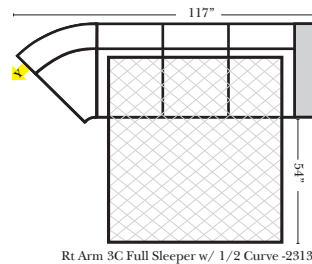

Sleepers

Put Green Arrows with Red Arrows to Create Sectional Groups
Put Blue Arrows with Yellow Arrows to Create Sectional Groups