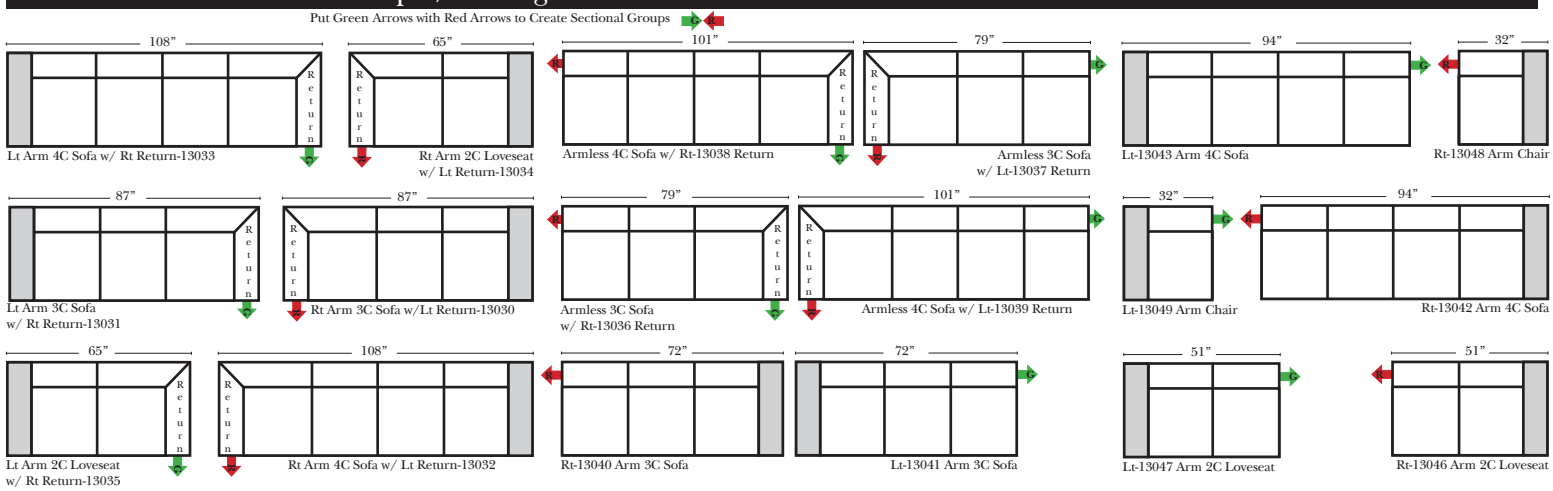

Standard & Armless (All 4 seat items ship as one piece if stationary, two pieces if motion installed)

v.03.15.21

Features

- Standard:**
- Available in Full & Top Grain Leathers
 - Available in Luxury Fabrics
 - All Hardwood Frames
- Options:**
- Down Seats (additional Charge)
 - No. 33 Firm Foam
- Sleeper Options: (All the below options are at additional charges)**
- Full Sleeper available w/Standard Mattress
 - Deluxe Innerspring Mattress: Full
 - Air Dream Coil Mattress: Full Only

L-Shape / 90 Degree Sectional (All 4 seat items ship as one piece if stationary, two pieces if motion installed)

Note:
All Dimensions are approximate, if accuracy is crucial, please contact us for validation of the dimensions shown. However, a 1" to 2" variance can still apply due to foam and upholstery.