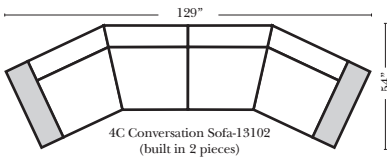

Chaise & Conversation Sectionals

Put Green Arrows with Red Arrows to Create Sectional Groups
Put Orange Arrows with Tan Arrows to Create Sectional Groups