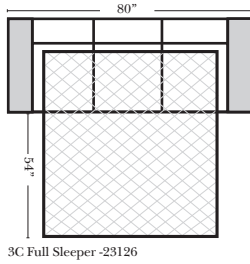

Sleepers

Put Green Arrows with Red Arrows to Create Sectional Groups
Put Blue Arrows with Yellow Arrows to Create Sectional Groups