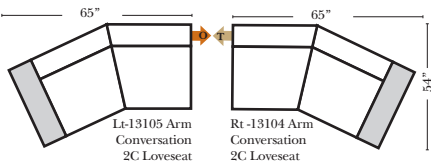

Chaise & Conversation Sectionals

Put Green Arrows with Red Arrows to Create Sectional Groups
Put Orange Arrows with Tan Arrows to Create Sectional Groups