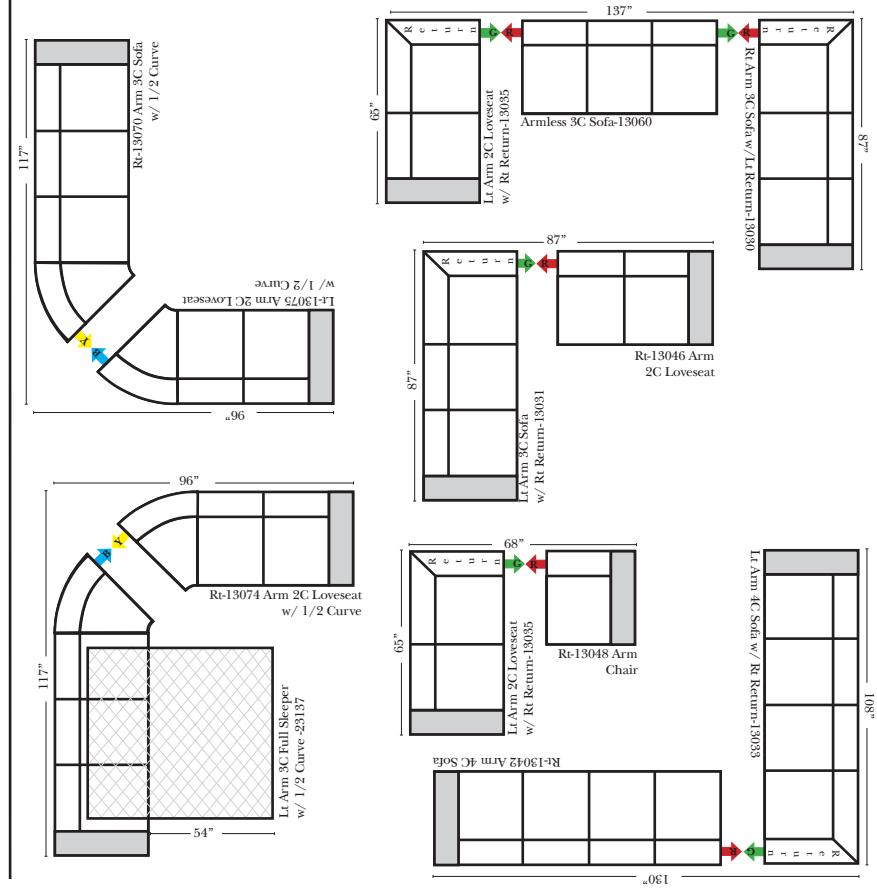

Suggested Configurations

v.03.15.21

The Suggested Configurations below are only a sample of what the imagination can create, please enjoy creating the configuration that fits your lifestyle, using the ideas below and from the items on the opposite page.