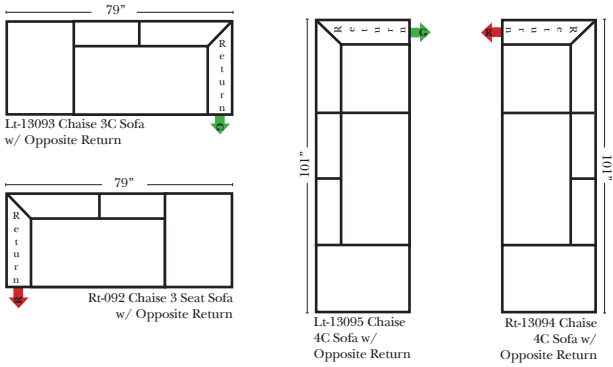

Chaise & Conversation Sectionals

Put Green Arrows with Red Arrows to Create Sectional Groups
Put Orange Arrows with Tan Arrows to Create Sectional Groups