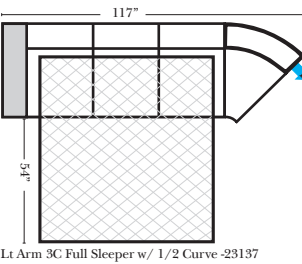

Sleepers

Put Green Arrows with Red Arrows to Create Sectional Groups
Put Blue Arrows with Yellow Arrows to Create Sectional Groups