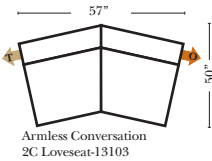

Chaise & Conversation Sectionals

Put Green Arrows with Red Arrows to Create Sectional Groups
Put Orange Arrows with Tan Arrows to Create Sectional Groups