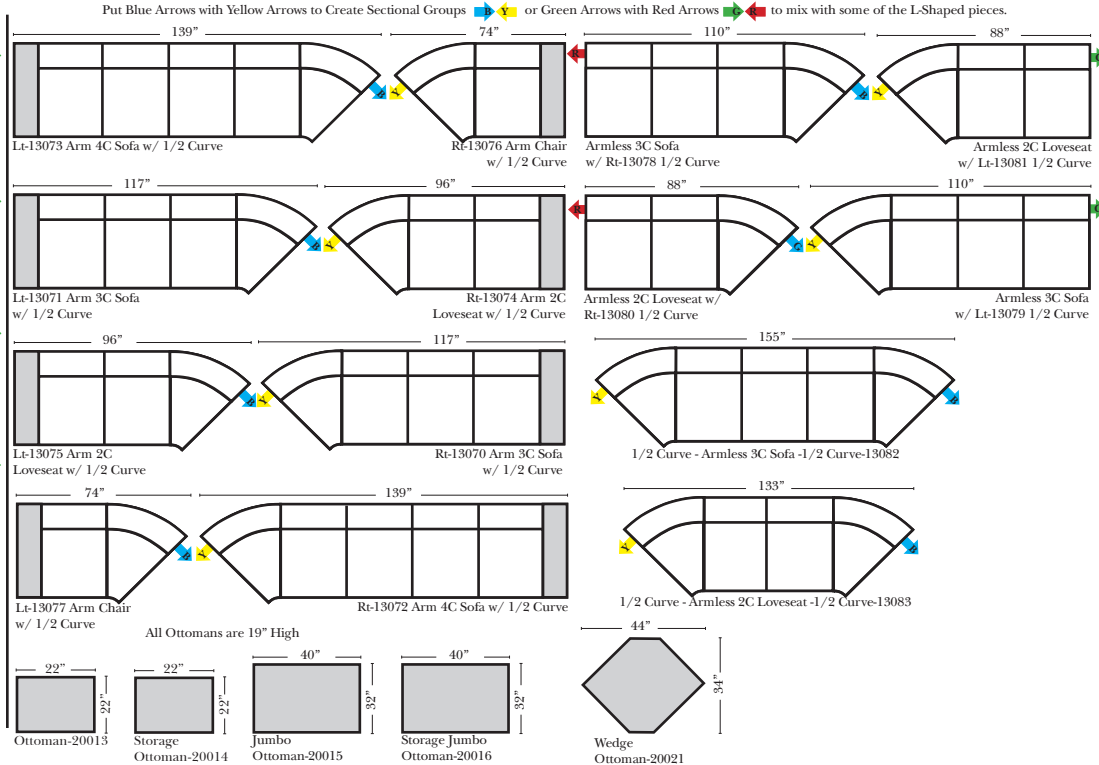

Standard & Armless (All 4 seat items ship as one piece if stationary, two pieces if motion installed)

v.03.15.21

Features

- Standard:**
- Available in Full & Top Grain Leathers
 - Available in Luxury Fabrics
 - All Hardwood Frames
- Options:**
- Down Seats (additional Charge)
 - No. 33 Firm Foam
- Sleeper Options: (All the below options are at additional charges)**
- Full Sleeper available w/Standard Mattress
 - Deluxe Innerspring Mattress: Full
 - Air Dream Coil Mattress: Full Only

L-Shape / 90 Degree Sectional (All 4 seat items ship as one piece if stationary, two pieces if motion installed)

Note:
All Dimensions are approximate, if accuracy is crucial, please contact us for validation of the dimensions shown. However, a 1" to 2" variance can still apply due to foam and upholstery.

Chaise & Conversation Sectionals

Put Green Arrows with Red Arrows to Create Sectional Groups
Put Orange Arrows with Tan Arrows to Create Sectional Groups

Sleepers

Put Green Arrows with Red Arrows to Create Sectional Groups
Put Blue Arrows with Yellow Arrows to Create Sectional Groups