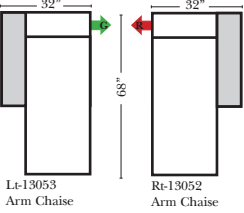

Chaise & Conversation Sectionals

Put Green Arrows with Red Arrows to Create Sectional Groups
Put Orange Arrows with Tan Arrows to Create Sectional Groups