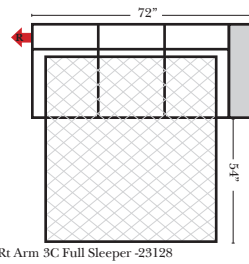

Sleepers

Put Green Arrows with Red Arrows to Create Sectional Groups
Put Blue Arrows with Yellow Arrows to Create Sectional Groups