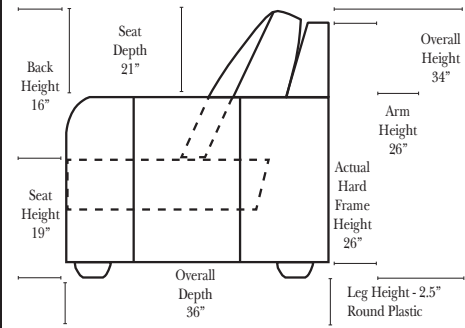

Standard & Armless (All 4 seat items ship as one piece if stationary, two pieces if motion installed)

v.03.15.21

Features

- Standard:**
- Available in Full & Top Grain Leathers
 - Available in Luxury Fabrics
 - All Hardwood Frames
- Options:**
- Down Seats (additional Charge)
 - No. 33 Firm Foam
- Sleeper Options: (All the below options are at additional charges)**
- Full Sleeper available w/Standard Mattress
 - Deluxe Innerspring Mattress: Full
 - Air Dream Coil Mattress: Full Only

L-Shape / 90 Degree Sectional (All 4 seat items ship as one piece if stationary, two pieces if motion installed)

Note:
All Dimensions are approximate, if accuracy is crucial, please contact us for validation of the dimensions shown. However, a 1" to 2" variance can still apply due to foam and upholstery.