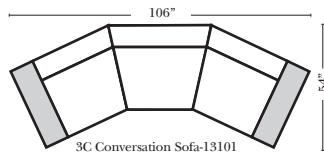

Chaise & Conversation Sectionals

Put Green Arrows with Red Arrows to Create Sectional Groups
Put Orange Arrows with Tan Arrows to Create Sectional Groups