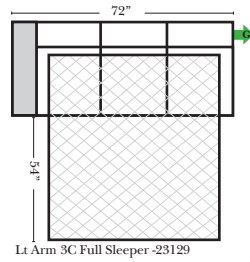

Sleepers

Put Green Arrows with Red Arrows to Create Sectional Groups
Put Blue Arrows with Yellow Arrows to Create Sectional Groups