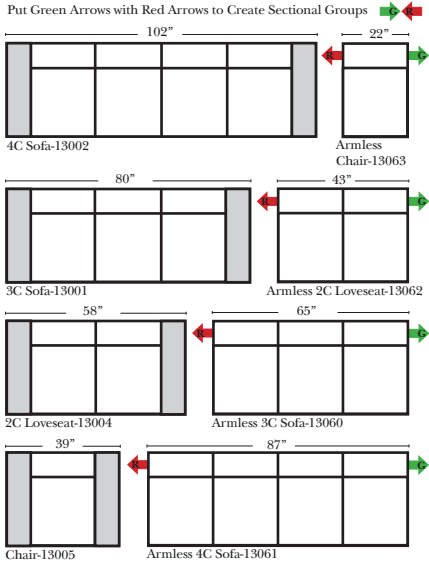

Standard & Armless (All 4 seat items ship as one piece if stationary, two pieces if motion installed)

v.03.15.21

Features

- Standard:**
- Available in Full & Top Grain Leathers
 - Available in Luxury Fabrics
 - All Hardwood Frames
- Options:**
- Down Seats (additional Charge)
 - No. 33 Firm Foam
- Sleeper Options: (All the below options are at additional charges)**
- Full Sleeper available w/Standard Mattress
 - Deluxe Innerspring Mattress: Full
 - Air Dream Coil Mattress: Full Only

L-Shape / 90 Degree Sectional (All 4 seat items ship as one piece if stationary, two pieces if motion installed)

Note:
All Dimensions are approximate, if accuracy is crucial, please contact us for validation of the dimensions shown. However, a 1" to 2" variance can still apply due to foam and upholstery.