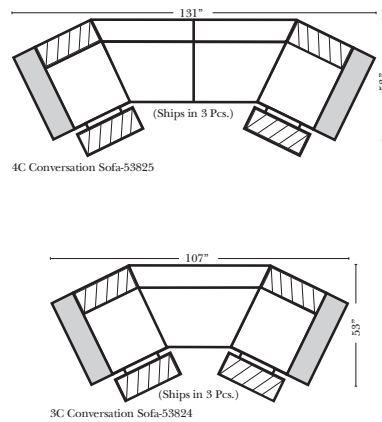

**Standard / Armless**

Put Green Arrows with Red Arrows to Create Sectional Groups

**Conversation**

**Feature & Options**

- Standard:**
- Available in Full & Top Grain Leathers
  - Available in Luxury Fabrics
  - All Hardwood Frames
  - Chrome Leg Finish (3" Height)
  - Power Seats & Power Tilt Headrests
  - **Selected Sku's available in stationary**

**Sleeper Options: (N/A for this style)**

**Note:**  
All Dimensions are approximate, if accuracy is crucial, please contact us for validation of the dimensions shown. However, a 1" to 2" variance can still apply due to foam and upholstery.