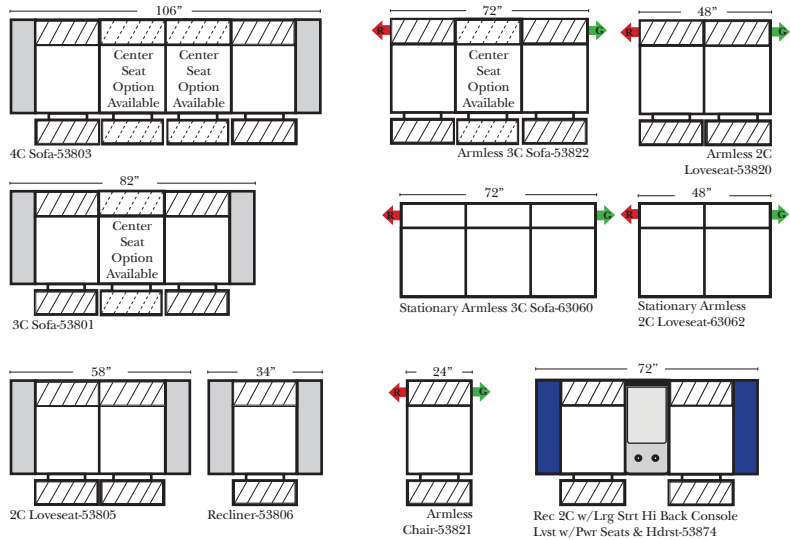

**Standard / Armless**

Put Green Arrows with Red Arrows to Create Sectional Groups

**Conversation**

**Feature & Options**

- Standard:**
- Available in Full & Top Grain Leathers
  - Available in Luxury Fabrics
  - All Hardwood Frames
  - Chrome Leg Finish (3" Height)
  - Power Seats & Power Tilt Headrests
  - **Selected Sku's available in stationary**

- Options Available with No Additional Charge:**
- No. 33 Firm Foam

**Options: (Additional Charges Apply)**

- Power Lumbar
- Center Seat Recliner (Standard with Power Seats & Power Tilt Headrest)(See Option Note)
- Rechargeable Battery Pack (will operate 2 recliner footrests or multiple mechanisms per recliner)
- Swivel Table for Console Arms (Espresso or Walnut Wood Finish)
- \*\*Portable Single Theater Arm (1) (Black, Hammered Antique, or Silver) Cup Holder (Fabric or Leather)

**Sleeper Options: (N/A for this style)**

**Note:**  
All Dimensions are approximate, if accuracy is crucial, please contact us for validation of the dimensions shown. However, a 1" to 2" variance can still apply due to foam and upholstery.

**L-Shape / 90 Degree Sectional**

( All 4 seat items ship as one piece if stationary, two pieces if motion installed)

Put Green Arrows with Red Arrows to Create Sectional Groups

**High Back Console Arms - Not Available on Pre-Configured Home Theater Seating**