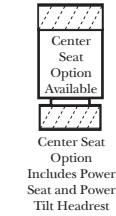

**Standard / Armless**

Put Green Arrows with Red Arrows to Create Sectional Groups

**Conversation**

**Feature & Options**

- Standard:**
- Available in Full & Top Grain Leathers
  - Available in Luxury Fabrics
  - All Hardwood Frames
  - Chrome Leg Finish (3" Height)
  - Power Seats & Power Tilt Headrests
  - **Selected Sku's available in stationary**

- Options Available with No Additional Charge:**
- No. 33 Firm Foam

**Options: (Additional Charges Apply)**

- Power Lumbar
- Center Seat Recliner (Standard with Power Seats & Power Tilt Headrest)(See Option Note)
- Rechargeable Battery Pack (will operate 2 recliner footrests or multiple mechanisms per recliner)
- Swivel Table for Console Arms (Espresso or Walnut Wood Finish)
- \*\*Portable Single Theater Arm (1) (Black, Hammered Antique, or Silver) Cup Holder (Fabric or Leather)

**L-Shape / 90 Degree Sectional**

( All 4 seat items ship as one piece if stationary, two pieces if motion installed)

Put Green Arrows with Red Arrows to Create Sectional Groups

**High Back Console Arms - Not Available on Pre-Configured Home Theater Seating**