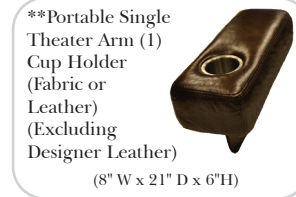

**Sleeper Options: (N/A for this style)**

**Note:**  
All Dimensions are approximate, if accuracy is crucial, please contact us for validation of the dimensions shown. However, a 1" to 2" variance can still apply due to foam and upholstery.

**L-Shape / 90 Degree Sectional**

( All 4 seat items ship as one piece if stationary, two pieces if motion installed)

Put Green Arrows with Red Arrows to Create Sectional Groups

**High Back Console Arms - Not Available on Pre-Configured Home Theater Seating**