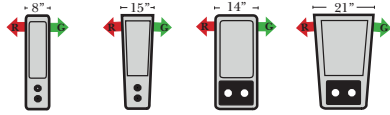

Home Theater Components

Small Straight-63118 Console Arm
Small Wedge-63119 Console Arm
Large Straight-63116 Console Arm
Large Wedge-63117 Console Arm