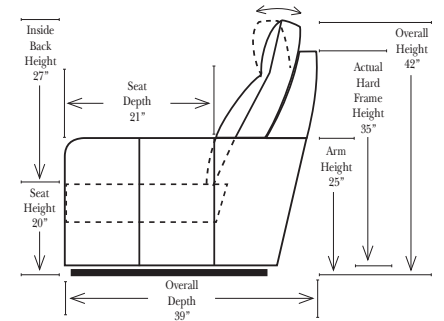

**Standard / Armless**

Put Green Arrows with Red Arrows to Create Sectional Groups

**Conversation**

**Feature & Options**

- Standard:**
- Available in Full & Top Grain Leathers
  - Available in Luxury Fabrics
  - All Hardwood Frames
  - Chrome Leg Finish (3" Height)
  - Power Seats & Power Tilt Headrests
  - **Selected Sku's available in stationary**

**Sleeper Options: (N/A for this style)**

**Note:**  
All Dimensions are approximate, if accuracy is crucial, please contact us for validation of the dimensions shown. However, a 1" to 2" variance can still apply due to foam and upholstery.