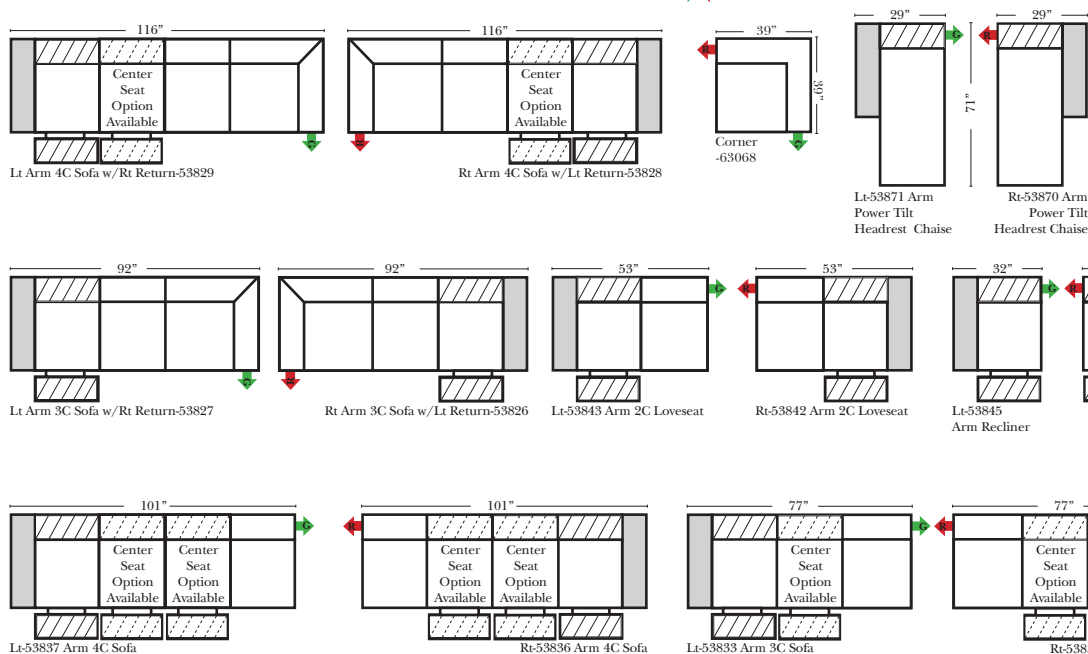

**Sleeper Options: (N/A for this style)**

**Note:**  
All Dimensions are approximate, if accuracy is crucial, please contact us for validation of the dimensions shown. However, a 1" to 2" variance can still apply due to foam and upholstery.

**L-Shape / 90 Degree Sectional**

( All 4 seat items ship as one piece if stationary, two pieces if motion installed)

Put Green Arrows with Red Arrows to Create Sectional Groups

**High Back Console Arms - Not Available on Pre-Configured Home Theater Seating**