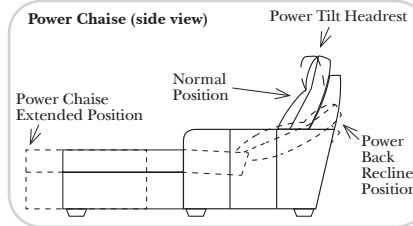

**Sleeper Options: (N/A for this style)**

**Note:**  
All Dimensions are approximate, if accuracy is crucial, please contact us for validation of the dimensions shown. However, a 1" to 2" variance can still apply due to foam and upholstery.

**L-Shape / 90 Degree Sectional**

( All 4 seat items ship as one piece if stationary, two pieces if motion installed)

Put Green Arrows with Red Arrows to Create Sectional Groups

**High Back Console Arms - Not Available on Pre-Configured Home Theater Seating**