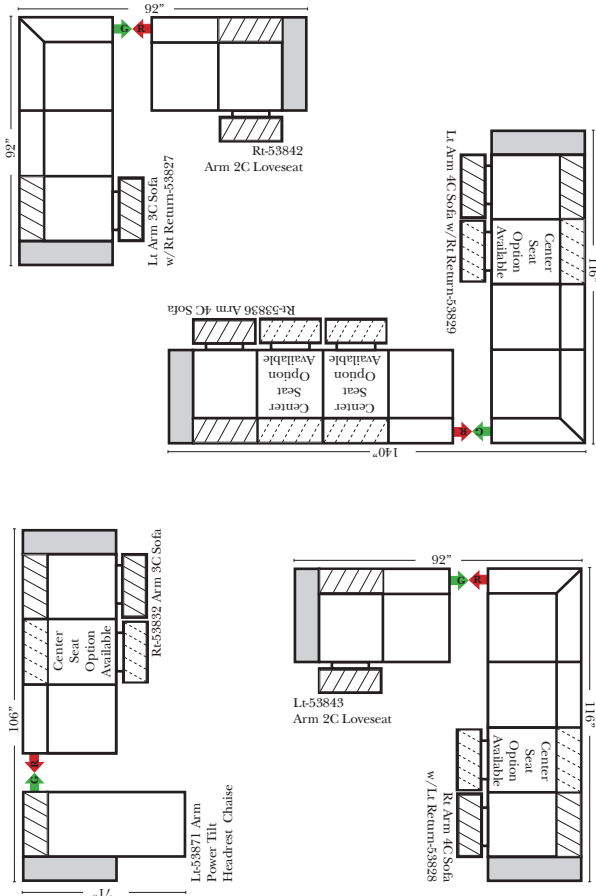

**L-Shape / 90 Degree Sectional**

( All 4 seat items ship as one piece if stationary, two pieces if motion installed)

Put Green Arrows with Red Arrows to Create Sectional Groups

**High Back Console Arms - Not Available on Pre-Configured Home Theater Seating**

## Home Theater Components

Small Straight-63118 Console Arm  
Small Wedge-63119 Console Arm  
Large Straight-63116 Console Arm  
Large Wedge-63117 Console Arm

Large console arm wood finish is standard as Espresso, available in Walnut - Small console is upholstered.

## Suggested Configurations

The Suggested Configurations below are only a sample of what the imagination can create, please enjoy creating the configuration that fits your lifestyle, using the ideas below and from the items on the opposite page.