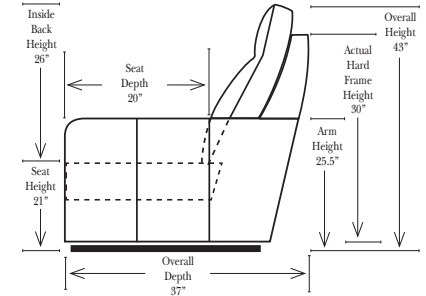

**Standard**

Put Green Arrows with Red Arrows to Create Sectional Groups → ←

**2-Piece Curve Sectional**

Put Blue Arrows with Yellow Arrows to Create Sectional Groups → ←

**Conversation Sofas**

**Standards & Options**

**Note:**

All Dimensions are approximate, if accuracy is crucial, please contact us for validation of the dimensions shown. However, a 1" to 2" variance can still apply due to foam and upholstery.

**90 Degree / L-Shape Sectional**