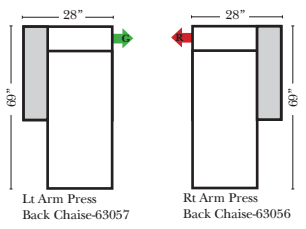

90 Degree / L-Shape Sectional

Put Green Arrows with Red Arrows to Create Sectional Groups → ←