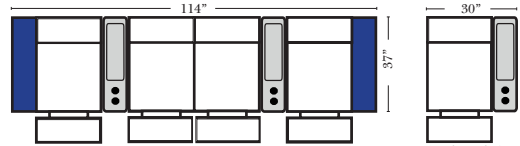

4C Sofa w/2 Small Straight Console Arms-53144

Armless Chair w/Small Straight Console Arm-53126