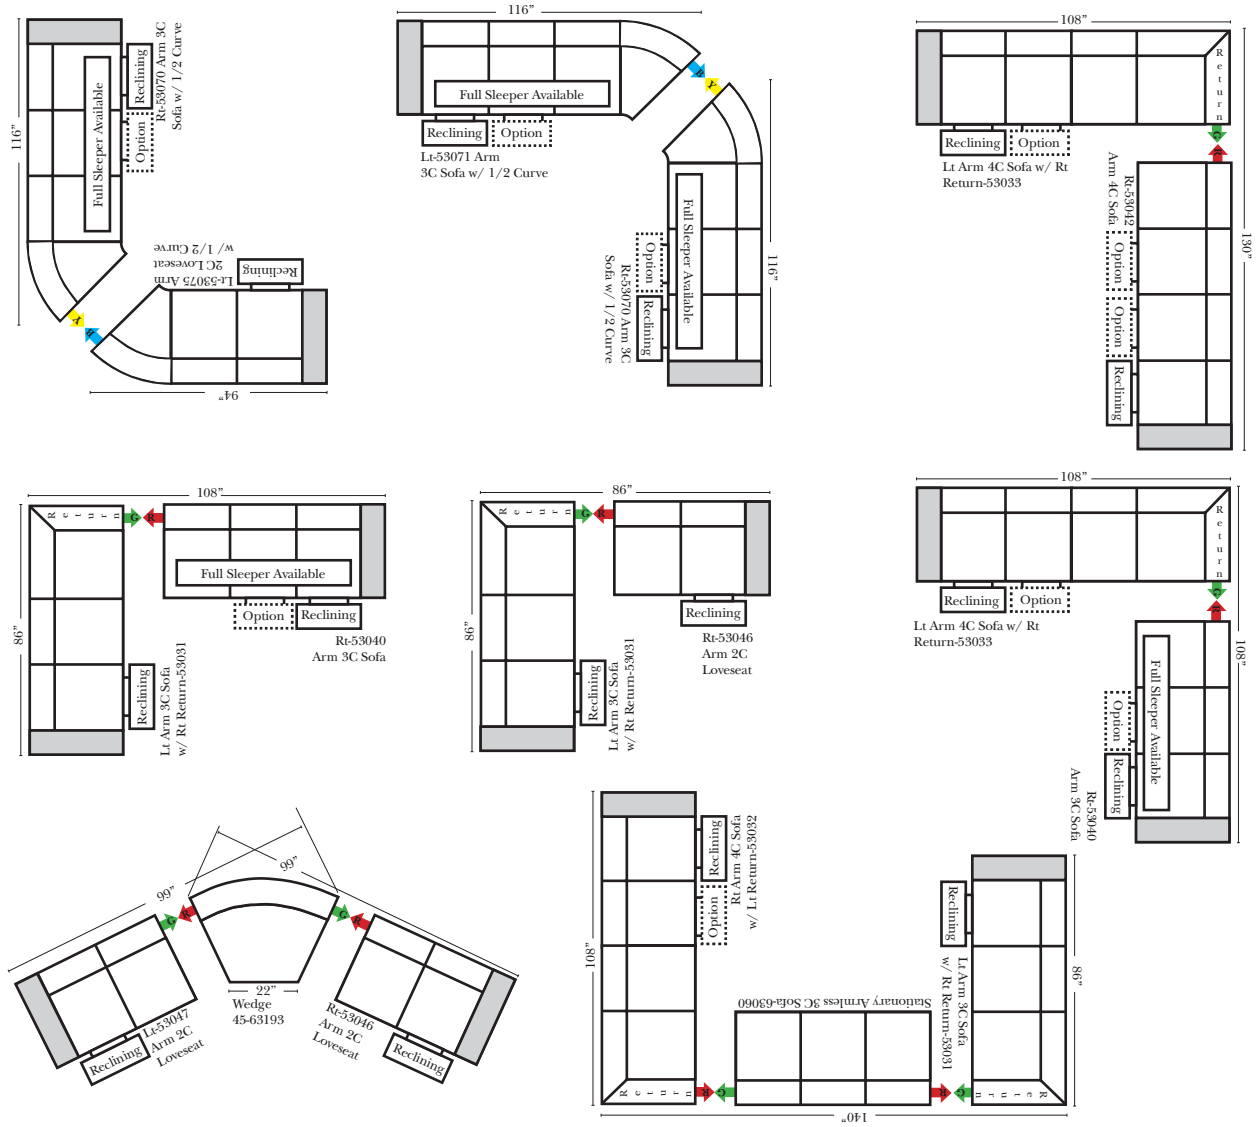

**Note:**

All Dimensions are approximate, if accuracy is crucial, please contact us for validation of the dimensions shown. However, a 1" to 2" variance can still apply due to foam and upholstery.

**90 Degree / L-Shape Sectional**

Put Green Arrows with Red Arrows to Create Sectional Groups → ←

Sleepers - N/A

Suggested Configurations

v.11.14.18

Sleeper Options: (Sleepers not available on this style)

The Suggested Configurations below are only a sample of what the imagination can create, please enjoy creating the configuration that fits your lifestyle, using the ideas below and from the items on the other pages.