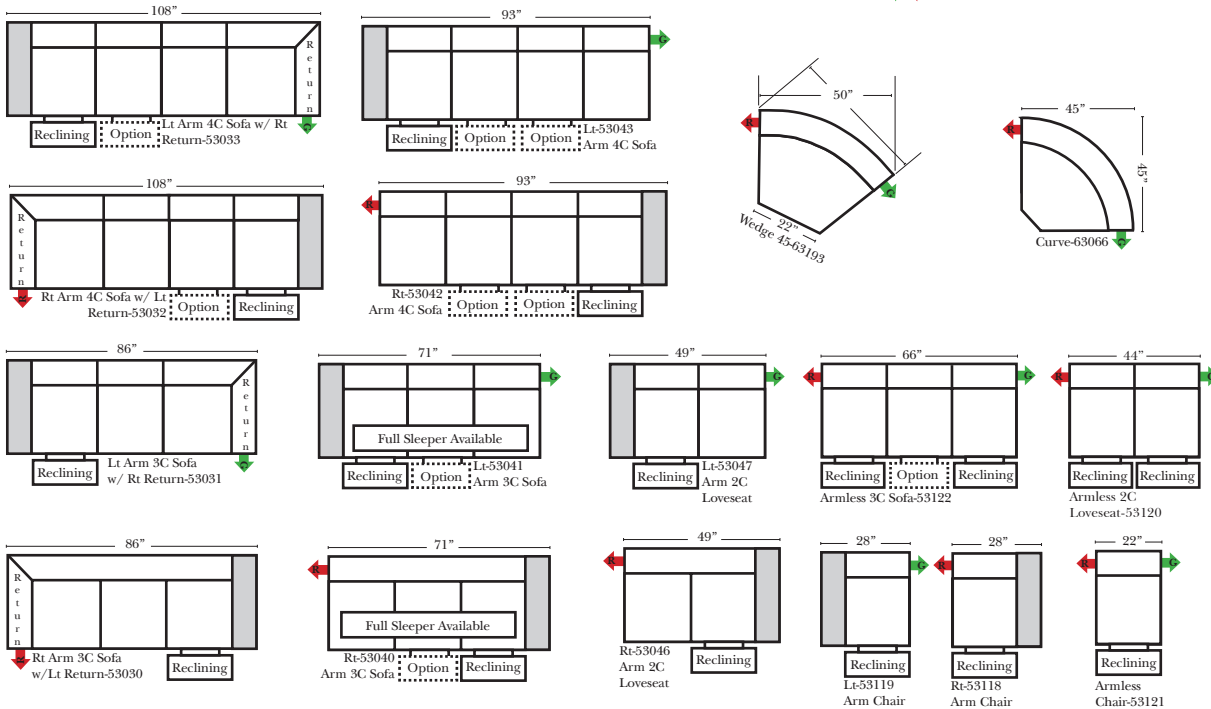

90 Degree / L-Shape Sectional

Put Green Arrows with Red Arrows to Create Sectional Groups → ←