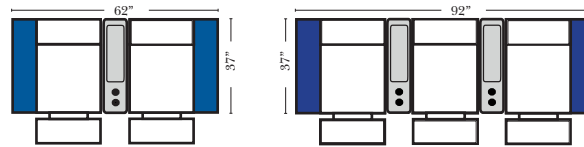

Home Theater Pre-Configured Small Straight & Wedge Consoles

2C Loveseat w/1 Small Straight Console Arm-53142

3C Sofa w/2 Small Straight Console Arms-53140