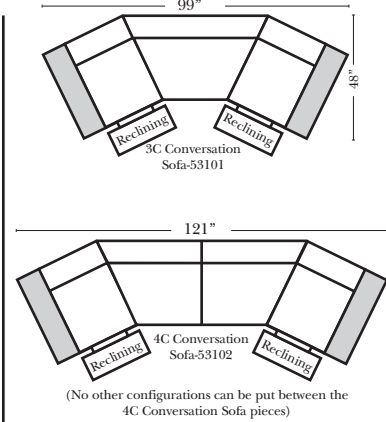

**Standard**

Put Green Arrows with Red Arrows to Create Sectional Groups → ←

**2-Piece Curve Sectional**

Put Blue Arrows with Yellow Arrows to Create Sectional Groups → ←

**Conversation Sofas**

**Standards & Options**

**Note:**

All Dimensions are approximate, if accuracy is crucial, please contact us for validation of the dimensions shown. However, a 1" to 2" variance can still apply due to foam and upholstery.

**90 Degree / L-Shape Sectional**