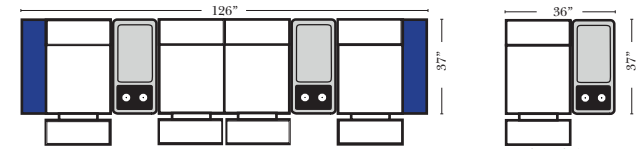

4C Sofa w/2 Large Straight Console Arms-53134

Armless Chair w/Large Straight Console Arm-53128