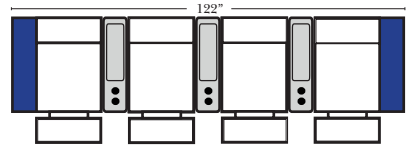

4C Sofa w/3 Small Straight Console Arms-53146