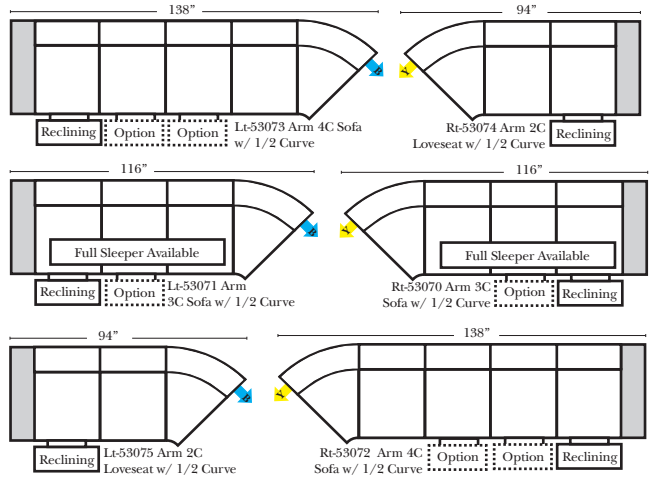

**Standard**

Put Green Arrows with Red Arrows to Create Sectional Groups → ←

**2-Piece Curve Sectional**

Put Blue Arrows with Yellow Arrows to Create Sectional Groups → ←

**Conversation Sofas**

**Standards & Options**

**Note:**

All Dimensions are approximate, if accuracy is crucial, please contact us for validation of the dimensions shown. However, a 1" to 2" variance can still apply due to foam and upholstery.

**90 Degree / L-Shape Sectional**