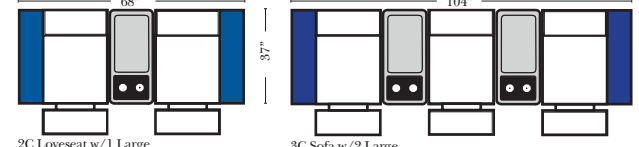

3C Sofa w/2 Small Wedge Console Arms-53141

4C Sofa w/2 Small Wedge Console Arms-53145

Armless Chair w/Small Wedge Console Arm-53127

4C Sofa w/3 Small Wedge Console Arms-53147

Home Theater Pre-Configured Large Straight & Wedge Consoles