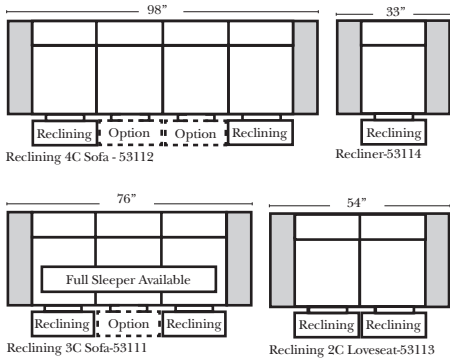

**Standard**

Put Green Arrows with Red Arrows to Create Sectional Groups → ←

**2-Piece Curve Sectional**

Put Blue Arrows with Yellow Arrows to Create Sectional Groups → ←

**Conversation Sofas**

**Standards & Options**

**Note:**

All Dimensions are approximate, if accuracy is crucial, please contact us for validation of the dimensions shown. However, a 1" to 2" variance can still apply due to foam and upholstery.

**90 Degree / L-Shape Sectional**