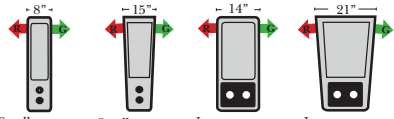

Home Theater Seating - Console Arms

Pre-Configured Home Theater Seating

v.11.14.18

Small Straight-63118 Console Arm
Small Wedge-63119 Console Arm
Large Straight-63116 Console Arm
Large Wedge-63117 Console Arm

Large console arm wood finish is standard as Espresso, available in Walnut - Small console is upholstered.