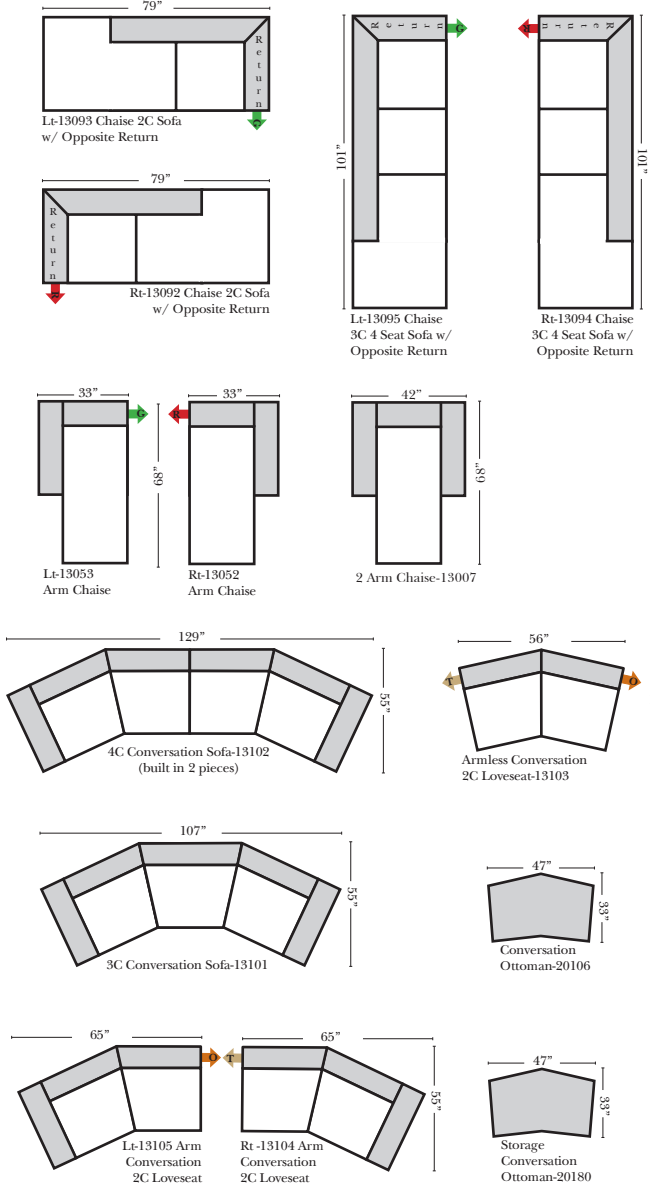

Chaise & Conversation Sectionals

Put Green Arrows with Red Arrows to Create Sectional Groups
Put Orange Arrows with Tan Arrows to Create Sectional Groups