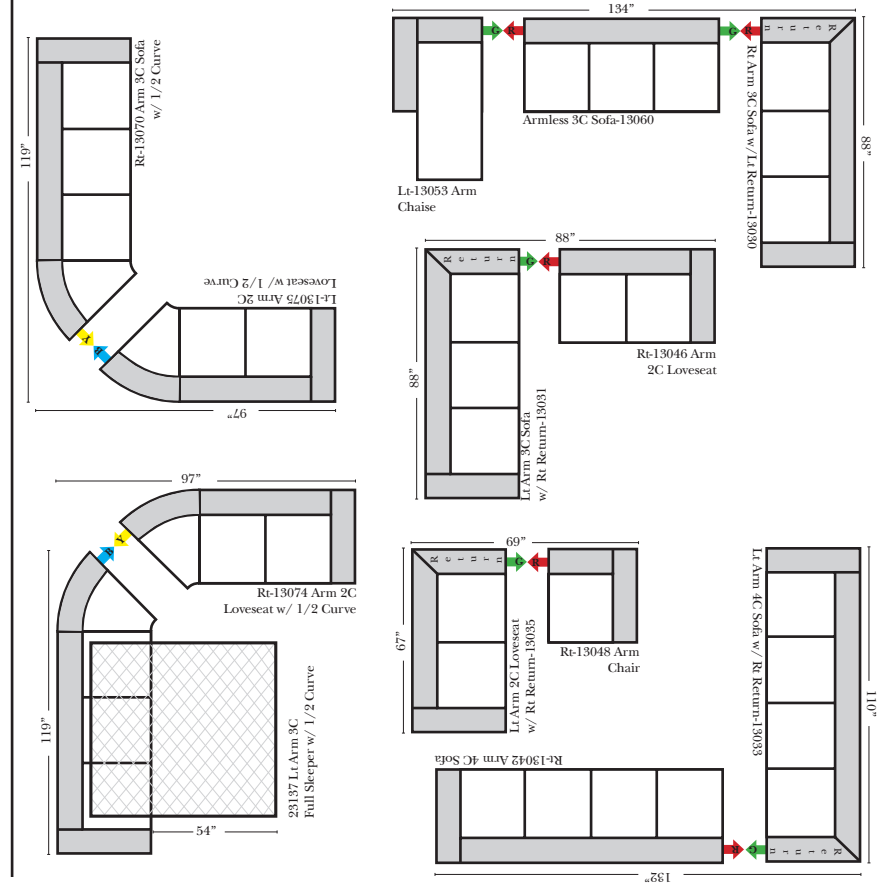

Suggested Configurations

v.03.05.14

The Suggested Configurations below are only a sample of what the imagination can create, please enjoy creating the configuration that fits your lifestyle, using the ideas below and from the items on the opposite page.

Sleepers (Cont.)