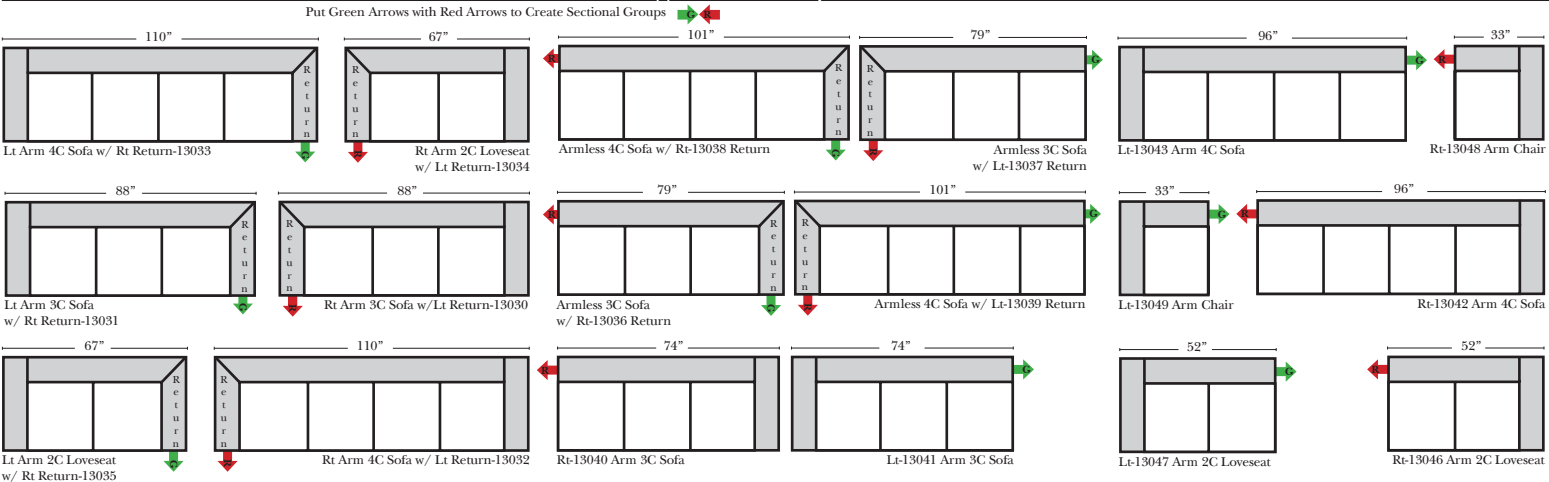

**Sleeper Options: (Additional charges apply)**

- Full Sleeper available w/ Standard Mattress
- Deluxe Innerspring Mattress: Full
- Air Dream Coil Mattress: Full Only

**90 Degree / L-Shape Sectional**

**Note:**

All Dimensions are approximate, if accuracy is crucial, please contact us for validation of the dimensions shown. However, a 1" to 2" variance can still apply due to foam and upholstery.

**Chaise & Conversation Sectionals**