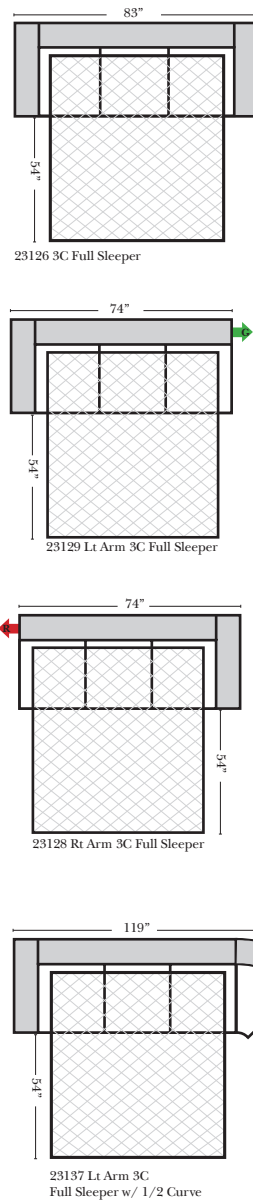

Sleepers

Put Green Arrows with Red Arrows to Create Sectional Groups
Put Blue Arrows with Yellow Arrows to Create Sectional Groups