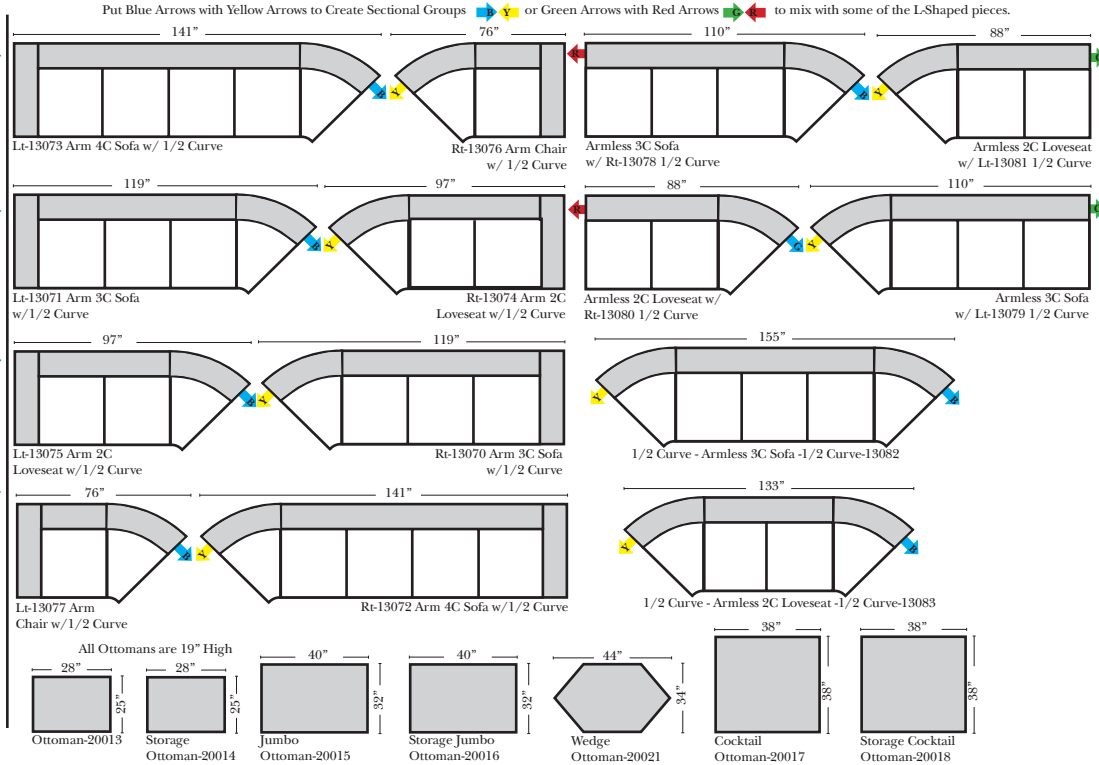

**Standard / Armless**

**2-Piece Curve Sectional / Ottomans**

**Feature & Options**

**Standard:**

- Available in Full & Top Grain Leathers
- Available in Luxury Fabrics
- All Hardwood Frames
- Wood Legs: with standard Walnut finish

**Sleeper Options: (Additional charges apply)**

- Full Sleeper available w/ Standard Mattress
- Deluxe Innerspring Mattress: Full
- Air Dream Coil Mattress: Full Only

**90 Degree / L-Shape Sectional**

**Note:**

All Dimensions are approximate, if accuracy is crucial, please contact us for validation of the dimensions shown. However, a 1" to 2" variance can still apply due to foam and upholstery.

**Chaise & Conversation Sectionals**

Put Green Arrows with Red Arrows to Create Sectional Groups  
Put Orange Arrows with Tan Arrows to Create Sectional Groups

**Sleepers**

Put Green Arrows with Red Arrows to Create Sectional Groups  
Put Blue Arrows with Yellow Arrows to Create Sectional Groups