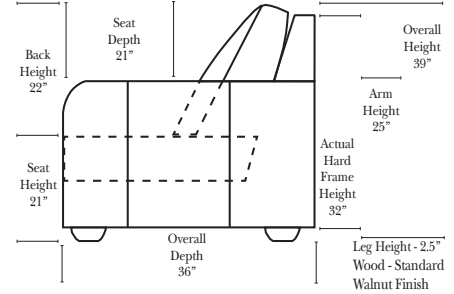

2-Piece Curve Sectional / Ottomans

Feature & Options

Standard:

- Available in Full & Top Grain Leathers
- Available in Luxury Fabrics
- All Hardwood Frames
- Wood Legs: with standard Walnut finish

Options Available (No Additional Charges Apply)

- No. 33 Firm Foam
- Wood Leg Finishes - Cherry, Chocolate, Espresso, Honey Oak, Shadow

Options Available (Additional Charge Apply)

- Add Storage to Ottoman
- Down Seats & Down Backs

Sleeper Options: (Additional charges apply)

- Full Sleeper available w/ Standard Mattress
- Deluxe Innerspring Mattress: Full
- Air Dream Coil Mattress: Full Only