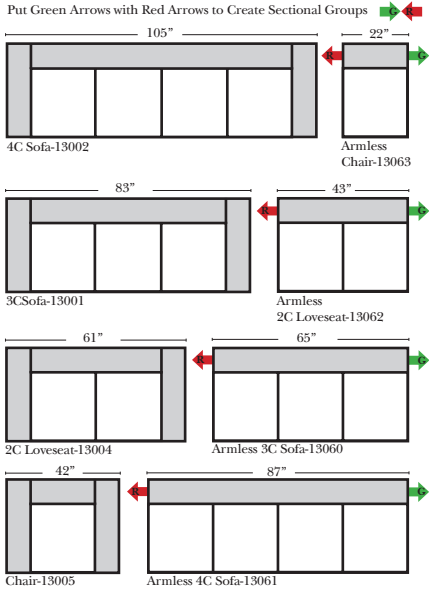

**Standard / Armless**

**2-Piece Curve Sectional / Ottomans**

**Feature & Options**

**Standard:**

- Available in Full & Top Grain Leathers
- Available in Luxury Fabrics
- All Hardwood Frames
- Wood Legs: with standard Walnut finish

**Sleeper Options: (Additional charges apply)**

- Full Sleeper available w/ Standard Mattress
- Deluxe Innerspring Mattress: Full
- Air Dream Coil Mattress: Full Only

**90 Degree / L-Shape Sectional**

**Note:**

All Dimensions are approximate, if accuracy is crucial, please contact us for validation of the dimensions shown. However, a 1" to 2" variance can still apply due to foam and upholstery.

**Chaise & Conversation Sectionals**