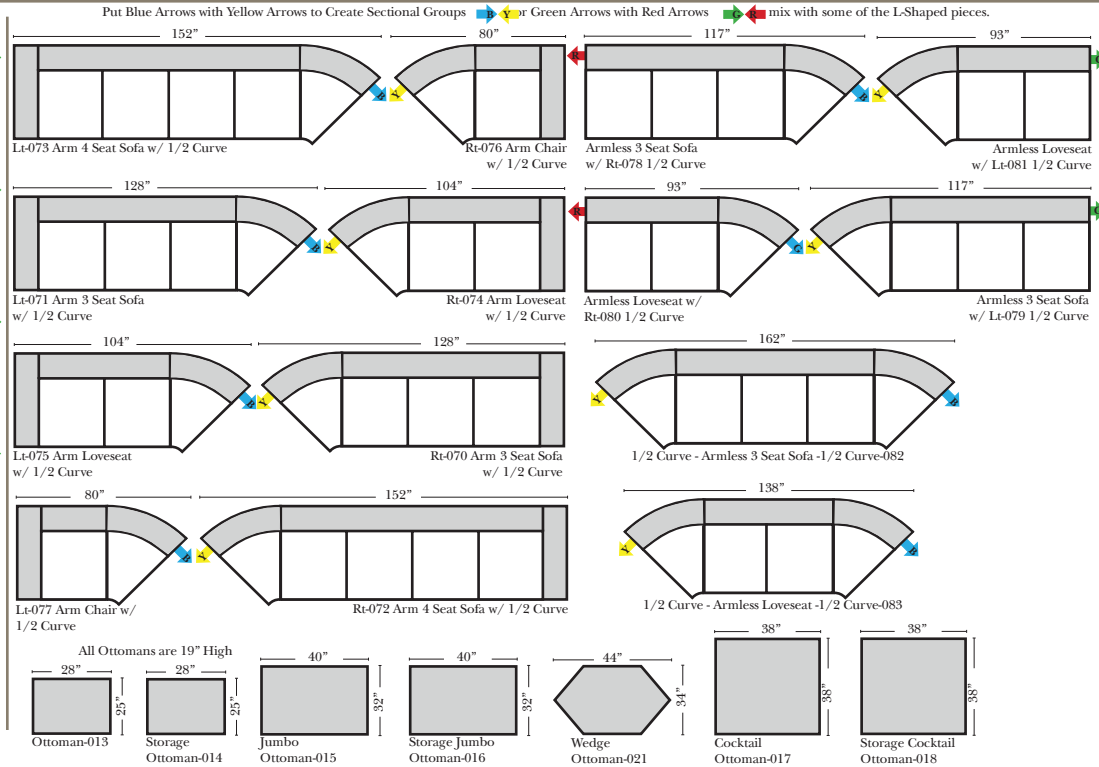

Standard & Armless

(All 4 seat items ship as one piece if stationary, two pieces if motion installed)

2 Piece Curve Sectional & Ottomans

Features

- Standard:**
- Available in Full & Top Grain Leathers
 - Available in Luxury Fabrics
 - All Hardwood Frames

- Options:**
- Down Seats & Down Backs (additional Charge)
 - No. 33 Firm Foam

- Sleeper Options:** (All the below options are at additional charges)
- Queen Sleeper available w/Standard Mattress
 - Twin Sleeper available w/Standard Mattress
 - Deluxe Innerspring Mattress: Queen / Twin
 - Air Dream Coil Mattress: Queen Only - (No Twin)
 - Hideaway Air Mattress: Queen Only (Shipped in a Separate Box)

L-Shape / 90 Degree Sectional

(All 4 seat items ship as one piece if stationary, two pieces if motion installed)

Note:

All Dimensions are approximate, if accuracy is crucial, please contact us for validation of the dimensions shown. However, a 1" to 2" variance can still apply due to foam and upholstery.