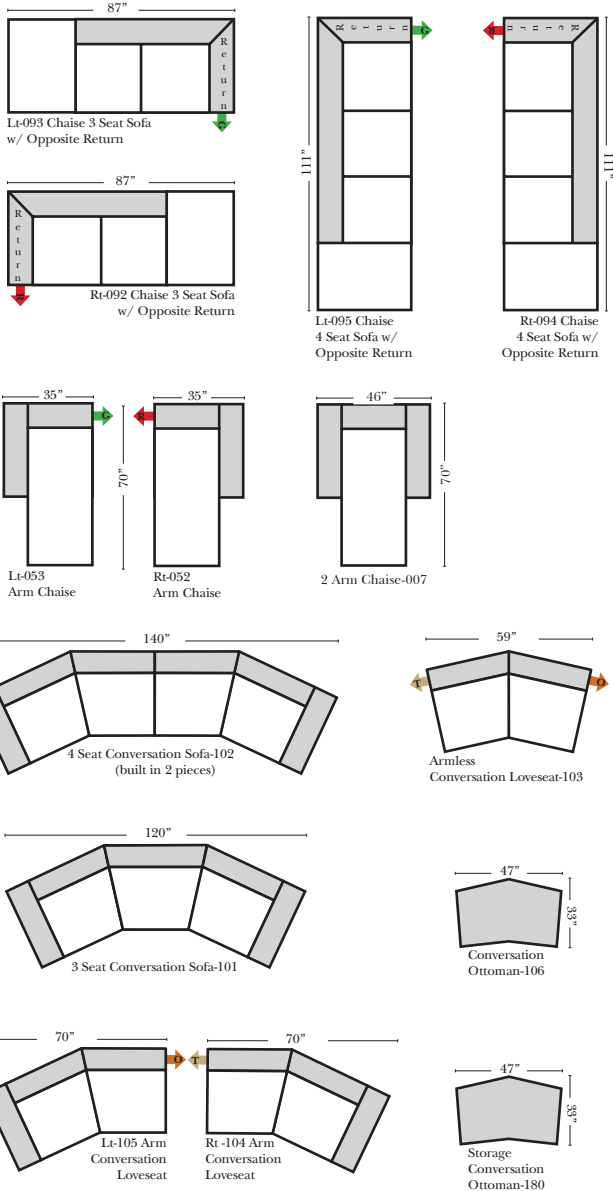

Chaise & Conversation Sectionals

Put Green Arrows with Red Arrows to Create Sectional Groups
Put Orange Arrows with Tan Arrows to Create Sectional Groups