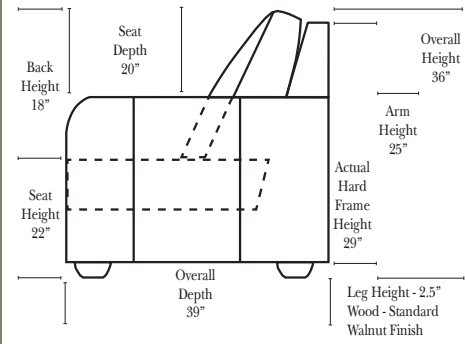

Standard & Armless

(All 4 seat items ship as one piece if stationary, two pieces if motion installed)

2 Piece Curve Sectional & Ottomans

Features

- Standard:**
- Available in Full & Top Grain Leathers
 - Available in Luxury Fabrics
 - All Hardwood Frames

- Options:**
- Down Seats & Down Backs (additional Charge)
 - No. 33 Firm Foam

- Sleeper Options:** (All the below options are at additional charges)
- Queen Sleeper available w/Standard Mattress
 - Twin Sleeper available w/Standard Mattress
 - Deluxe Innerspring Mattress: Queen / Twin
 - Air Dream Coil Mattress: Queen Only - (No Twin)
 - Hideaway Air Mattress: Queen Only (Shipped in a Separate Box)

L-Shape / 90 Degree Sectional

(All 4 seat items ship as one piece if stationary, two pieces if motion installed)

Note:

All Dimensions are approximate, if accuracy is crucial, please contact us for validation of the dimensions shown. However, a 1" to 2" variance can still apply due to foam and upholstery.