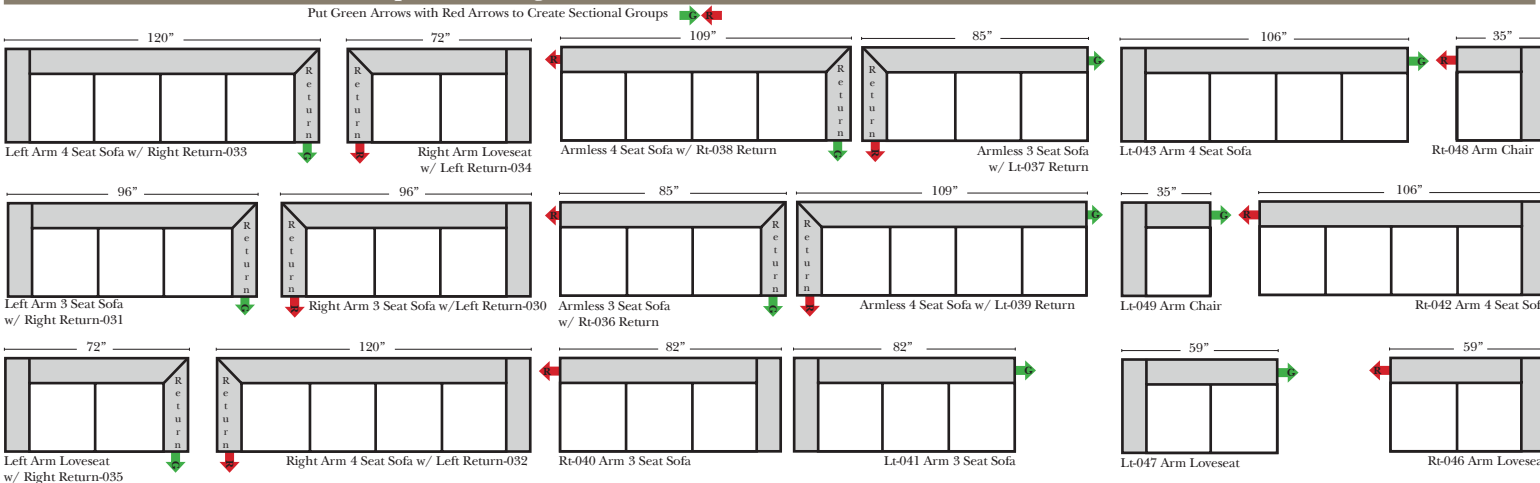

Standard & Armless

(All 4 seat items ship as one piece if stationary, two pieces if motion installed)

2 Piece Curve Sectional & Ottomans

Features

- Standard:**
- Available in Full & Top Grain Leathers
 - Available in Luxury Fabrics
 - All Hardwood Frames

- Options:**
- Down Seats & Down Backs (additional Charge)
 - No. 33 Firm Foam

- Sleeper Options:** (All the below options are at additional charges)
- Queen Sleeper available w/Standard Mattress
 - Twin Sleeper available w/Standard Mattress
 - Deluxe Innerspring Mattress: Queen / Twin
 - Air Dream Coil Mattress: Queen Only - (No Twin)
 - Hideaway Air Mattress: Queen Only (Shipped in a Separate Box)

L-Shape / 90 Degree Sectional

(All 4 seat items ship as one piece if stationary, two pieces if motion installed)

Note:

All Dimensions are approximate, if accuracy is crucial, please contact us for validation of the dimensions shown. However, a 1" to 2" variance can still apply due to foam and upholstery.