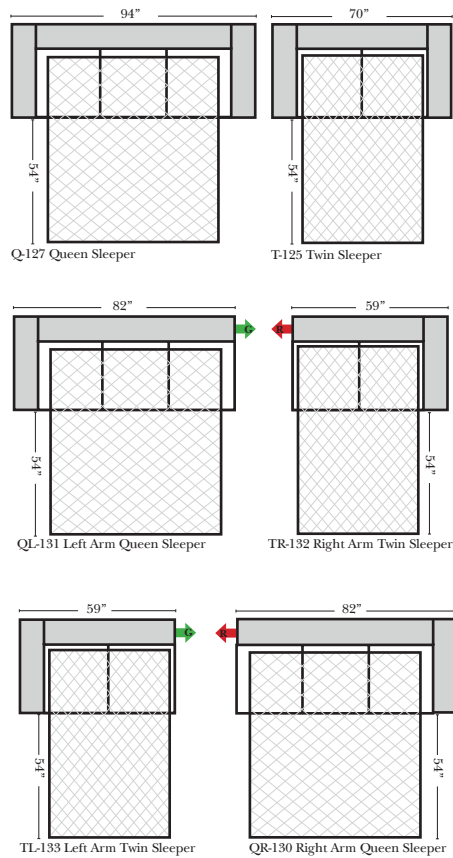

Sleepers

Put Green Arrows with Red Arrows to Create Sectional Groups
Put Blue Arrows with Yellow Arrows to Create Sectional Groups