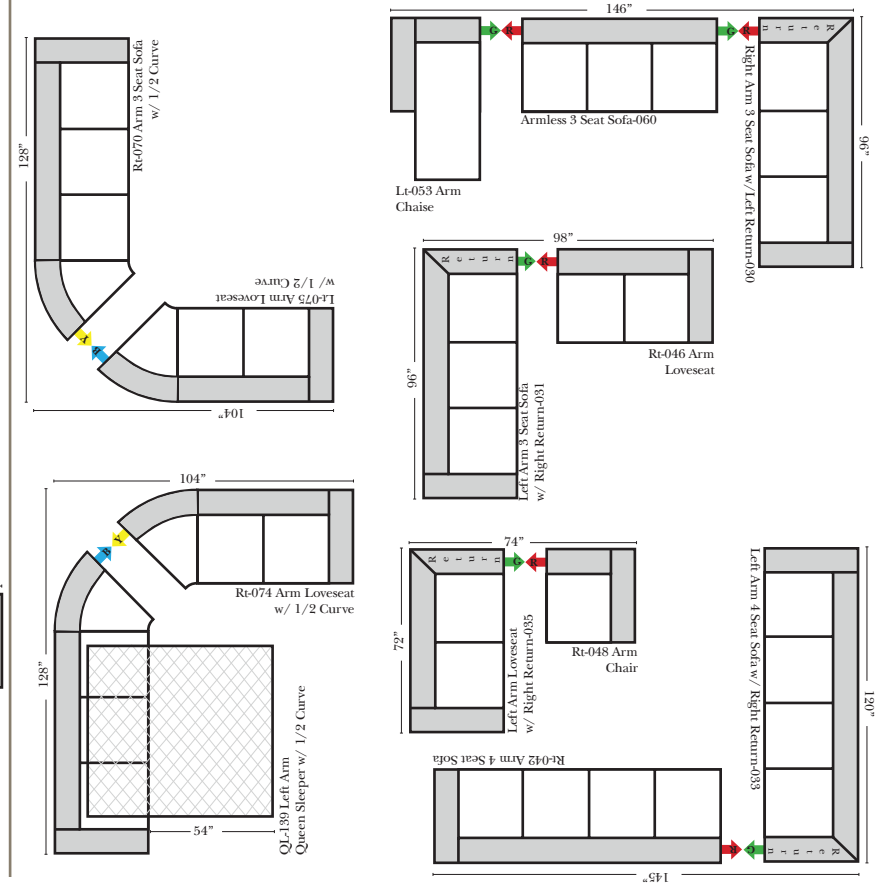

Suggested Configurations

07/06/2012

The Suggested Configurations below are only a sample of what the imagination can create, please enjoy creating the configuration that fits your lifestyle, using the ideas below and from the items on the opposite page.