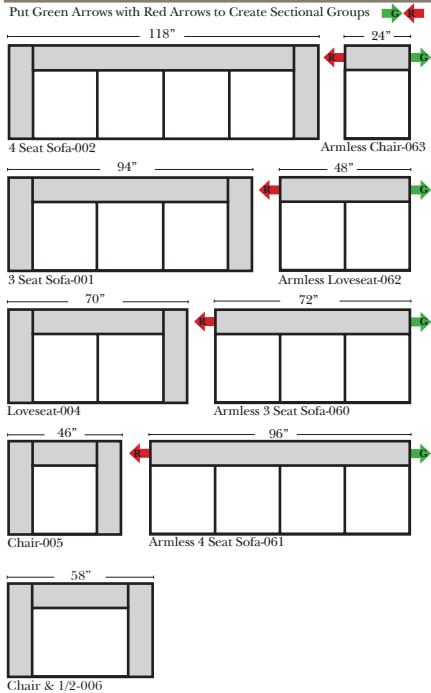

Standard & Armless

(All 4 seat items ship as one piece if stationary, two pieces if motion installed)

2 Piece Curve Sectional & Ottomans

Features

- Standard:**
- Available in Full & Top Grain Leathers
 - Available in Luxury Fabrics
 - All Hardwood Frames

- Options:**
- Down Seats & Down Backs (additional Charge)
 - No. 33 Firm Foam

- Sleeper Options:** (All the below options are at additional charges)
- Queen Sleeper available w/Standard Mattress
 - Twin Sleeper available w/Standard Mattress
 - Deluxe Innerspring Mattress: Queen / Twin
 - Air Dream Coil Mattress: Queen Only - (No Twin)
 - Hideaway Air Mattress: Queen Only (Shipped in a Separate Box)

L-Shape / 90 Degree Sectional

(All 4 seat items ship as one piece if stationary, two pieces if motion installed)

Note:

All Dimensions are approximate, if accuracy is crucial, please contact us for validation of the dimensions shown. However, a 1" to 2" variance can still apply due to foam and upholstery.