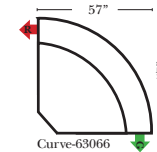

L-Shape / 90 Degree Sectional

Put Green Arrows with Red Arrows to Create Sectional Groups

(All 4 seat items ship as one piece if stationary, two pieces if motion installed)