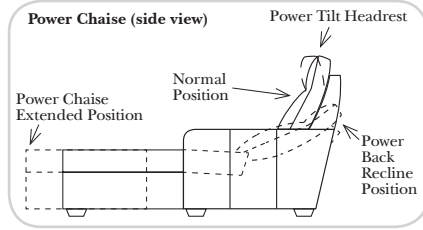

Pre-Configured Home Theater Seating

v.09.11.17

Standard / Armless

Put Green Arrows with Red Arrows to Create Sectional Groups

Conversation

L-Shape / 90 Degree Sectional

(All 4 seat items ship as one piece if stationary, two pieces if motion installed)