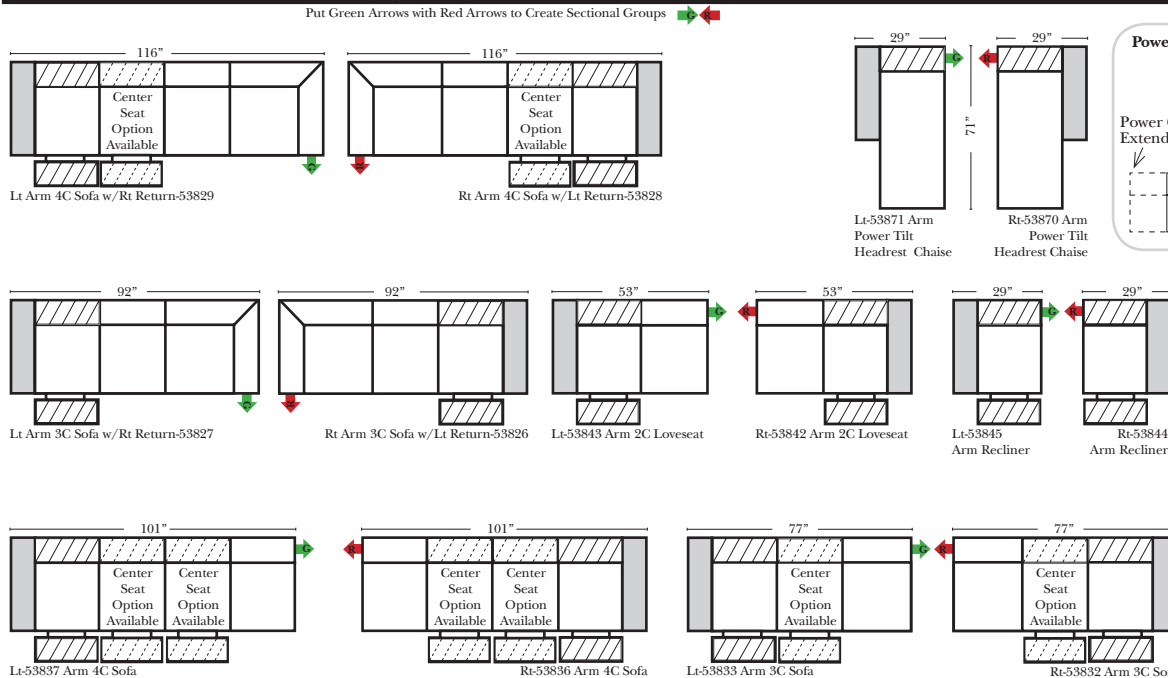

Suggested Configurations

The Suggested Configurations below are only a sample of what the imagination can create, please enjoy creating the configuration that fits your lifestyle, using the ideas below and from the items on the opposite page.

Pre-Configured Home Theater Seating

v.09.11.17

Standard / Armless

Conversation

L-Shape / 90 Degree Sectional

(All 4 seat items ship as one piece if stationary, two pieces if motion installed)

Standards & Options