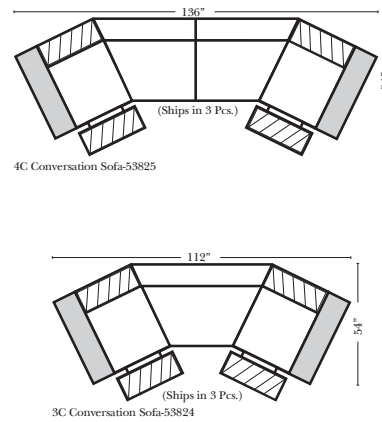

Pre-Configured Home Theater Seating

v.09.11.17

Standard / Armless

Put Green Arrows with Red Arrows to Create Sectional Groups

Conversation

L-Shape / 90 Degree Sectional

(All 4 seat items ship as one piece if stationary, two pieces if motion installed)