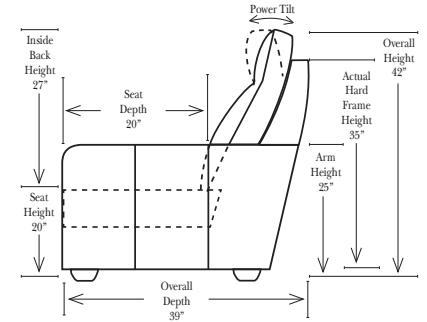

Pre-Configured Home Theater Seating

v.09.11.17

Standard / Armless

Put Green Arrows with Red Arrows to Create Sectional Groups

Conversation

L-Shape / 90 Degree Sectional

(All 4 seat items ship as one piece if stationary, two pieces if motion installed)