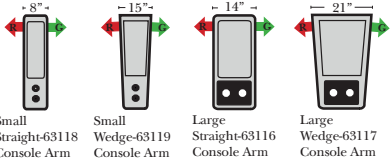

Home Theater Components

Small Straight-63118 Console Arm
Small Wedge-63119 Console Arm
Large Straight-63116 Console Arm
Large Wedge-63117 Console Arm