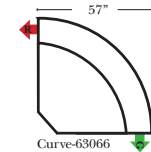

Pre-Configured Home Theater Seating

v.09.11.17

Standard / Armless

Conversation

L-Shape / 90 Degree Sectional

(All 4 seat items ship as one piece if stationary, two pieces if motion installed)

Standards & Options