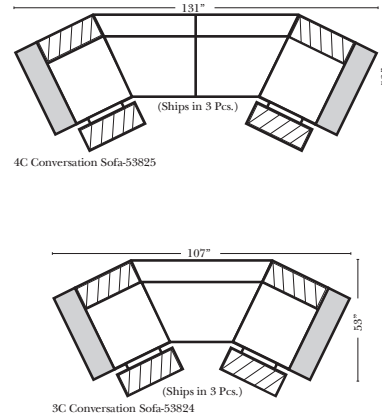

Pre-Configured Home Theater Seating

v.09.11.17

Standard / Armless

Conversation

L-Shape / 90 Degree Sectional

(All 4 seat items ship as one piece if stationary, two pieces if motion installed)

Standards & Options