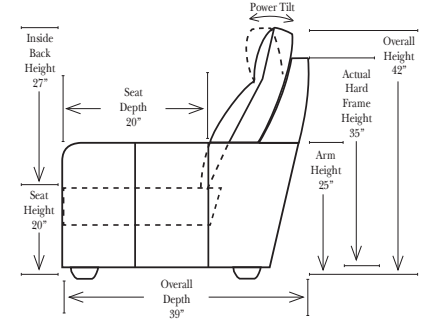

Pre-Configured Home Theater Seating

v.09.11.17

Standard / Armless

Put Green Arrows with Red Arrows to Create Sectional Groups

Conversation

L-Shape / 90 Degree Sectional

(All 4 seat items ship as one piece if stationary, two pieces if motion installed)