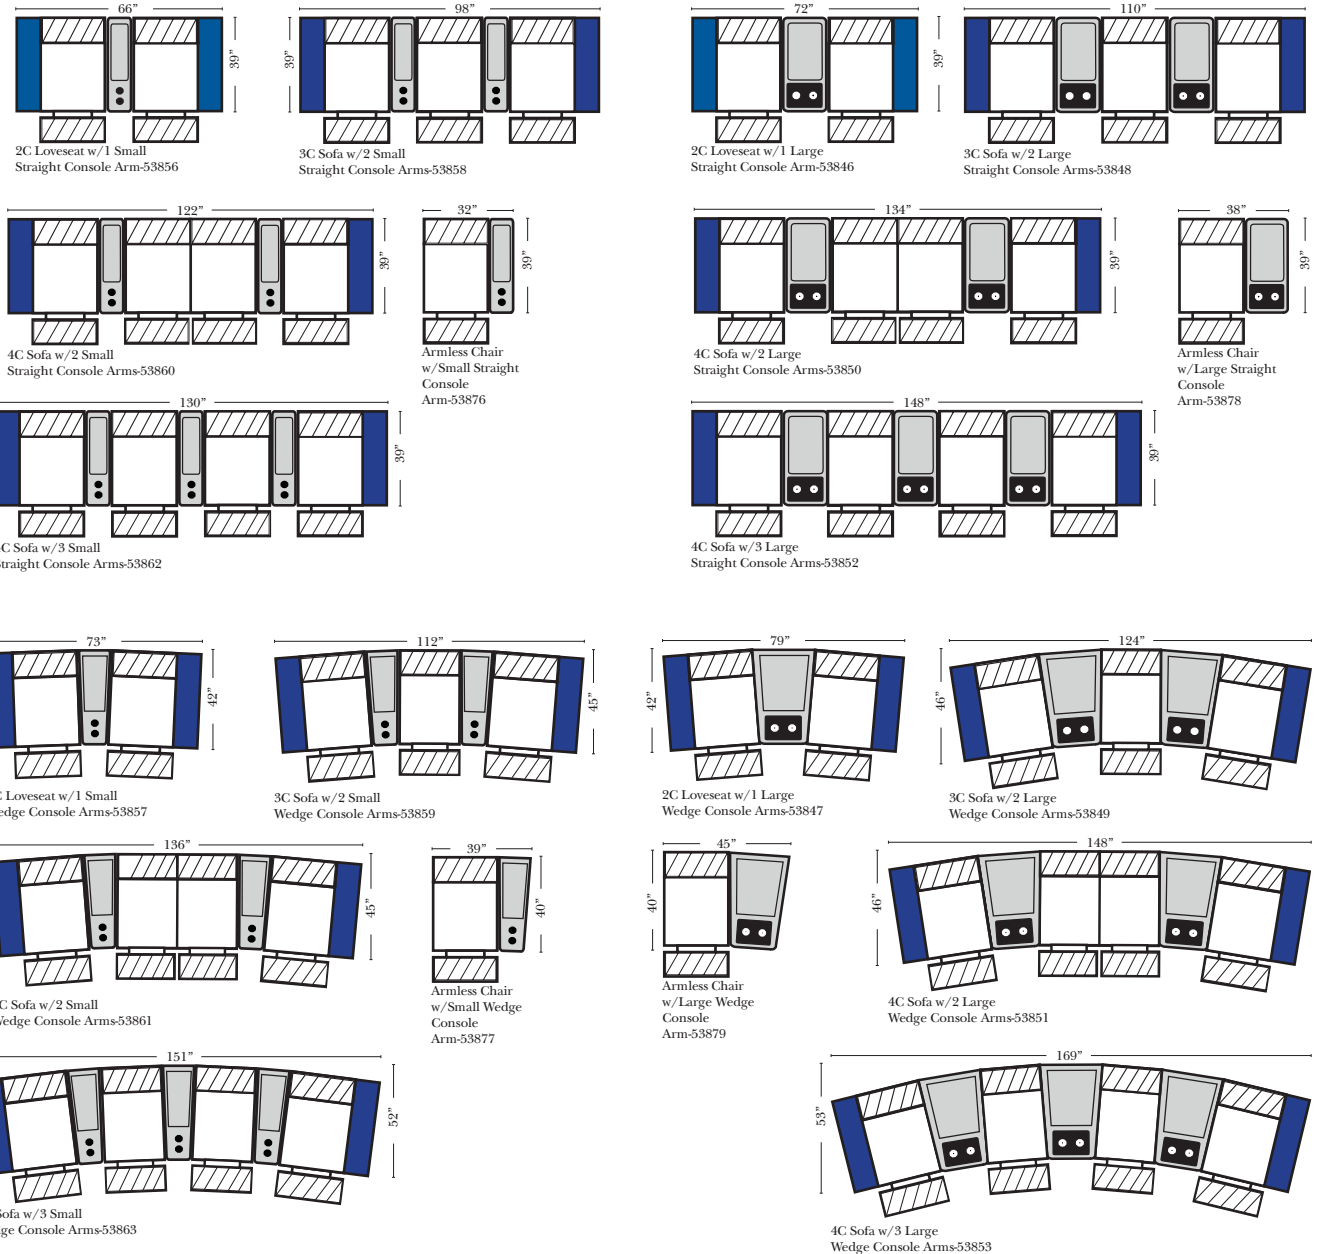

Pre-Configured Home Theater Seating

v.09.11.17

Standard / Armless

Put Green Arrows with Red Arrows to Create Sectional Groups

Conversation

L-Shape / 90 Degree Sectional

(All 4 seat items ship as one piece if stationary, two pieces if motion installed)