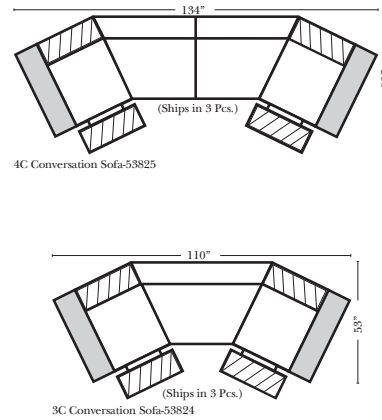

Pre-Configured Home Theater Seating

v.09.11.17

Standard / Armless

Put Green Arrows with Red Arrows to Create Sectional Groups

Conversation

L-Shape / 90 Degree Sectional

(All 4 seat items ship as one piece if stationary, two pieces if motion installed)