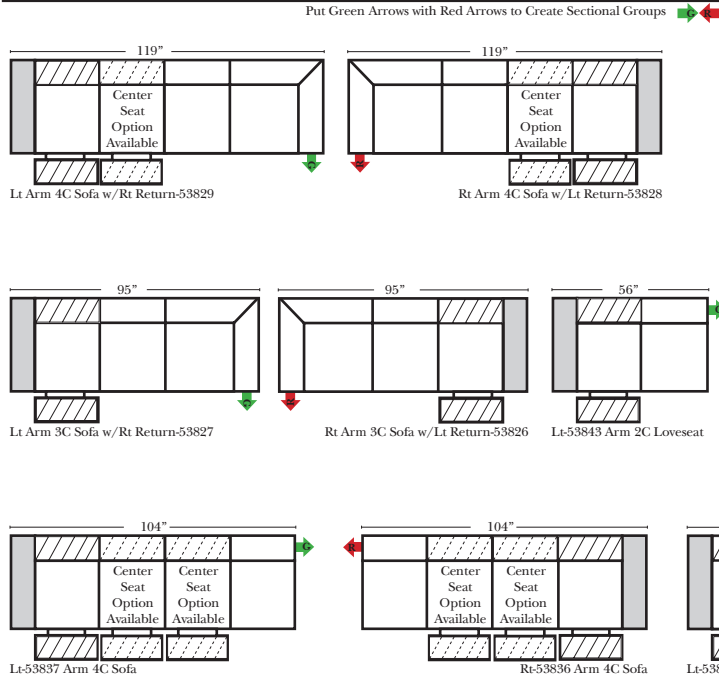

Suggested Configurations

The Suggested Configurations below are only a sample of what the imagination can create, please enjoy creating the configuration that fits your lifestyle, using the ideas below and from the items on the opposite page.

Pre-Configured Home Theater Seating

v.09.11.17

Standard / Armless

Put Green Arrows with Red Arrows to Create Sectional Groups

Conversation

L-Shape / 90 Degree Sectional

(All 4 seat items ship as one piece if stationary, two pieces if motion installed)