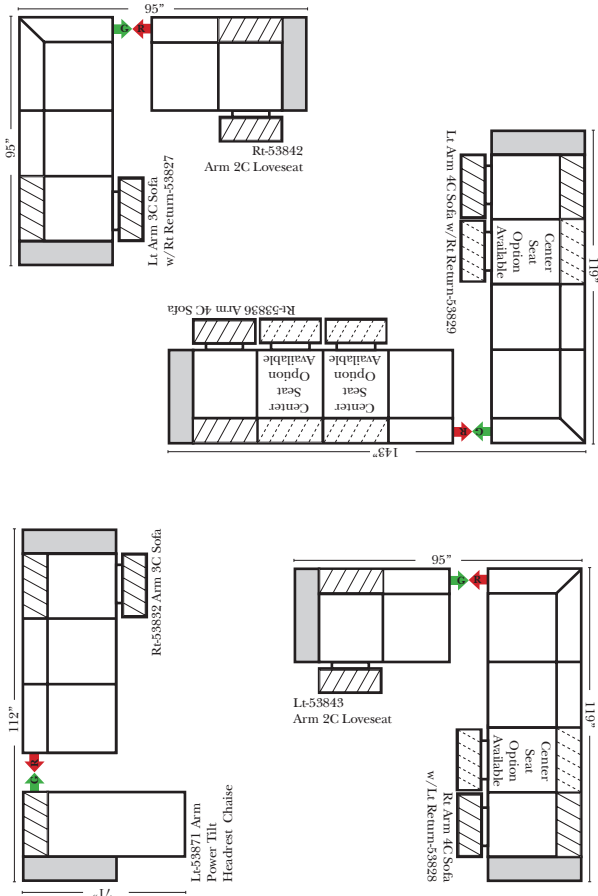

Note:

All Dimensions are approximate, if accuracy is crucial, please contact us for validation of the dimensions shown. However, a 1" to 2" variance can still apply due to foam and upholstery.

Home Theater Components

Pre-Configured Home Theater Seating

v.09.11.17

Standard / Armless

Conversation

L-Shape / 90 Degree Sectional

(All 4 seat items ship as one piece if stationary, two pieces if motion installed)

Standards & Options