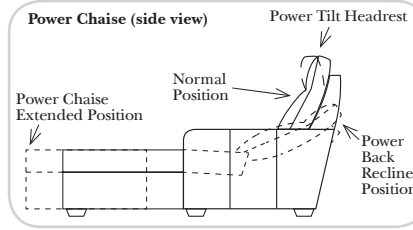

Standard / Armless

Put Green Arrows with Red Arrows to Create Sectional Groups

Conversation

L-Shape / 90 Degree Sectional

(All 4 seat items ship as one piece if stationary, two pieces if motion installed)