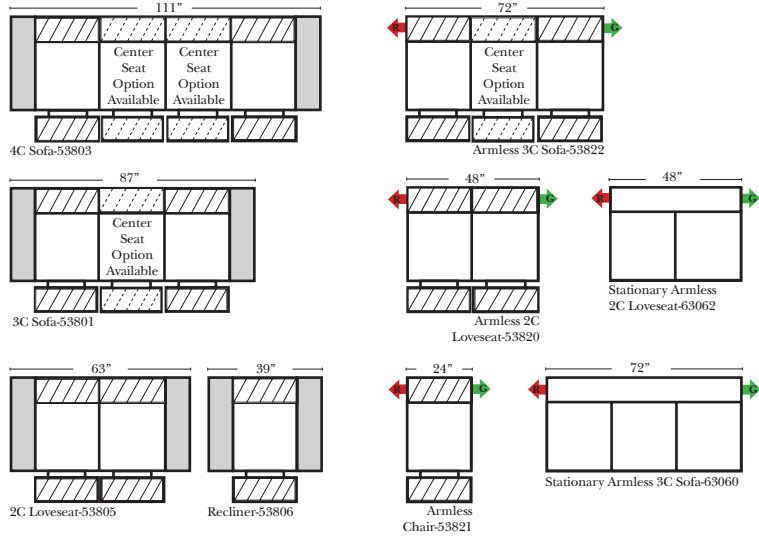

Suggested Configurations

The Suggested Configurations below are only a sample of what the imagination can create, please enjoy creating the configuration that fits your lifestyle, using the ideas below and from the items on the opposite page.

Pre-Configured Home Theater Seating

v.09.11.17

Standard / Armless

Put Green Arrows with Red Arrows to Create Sectional Groups

Conversation

L-Shape / 90 Degree Sectional

(All 4 seat items ship as one piece if stationary, two pieces if motion installed)