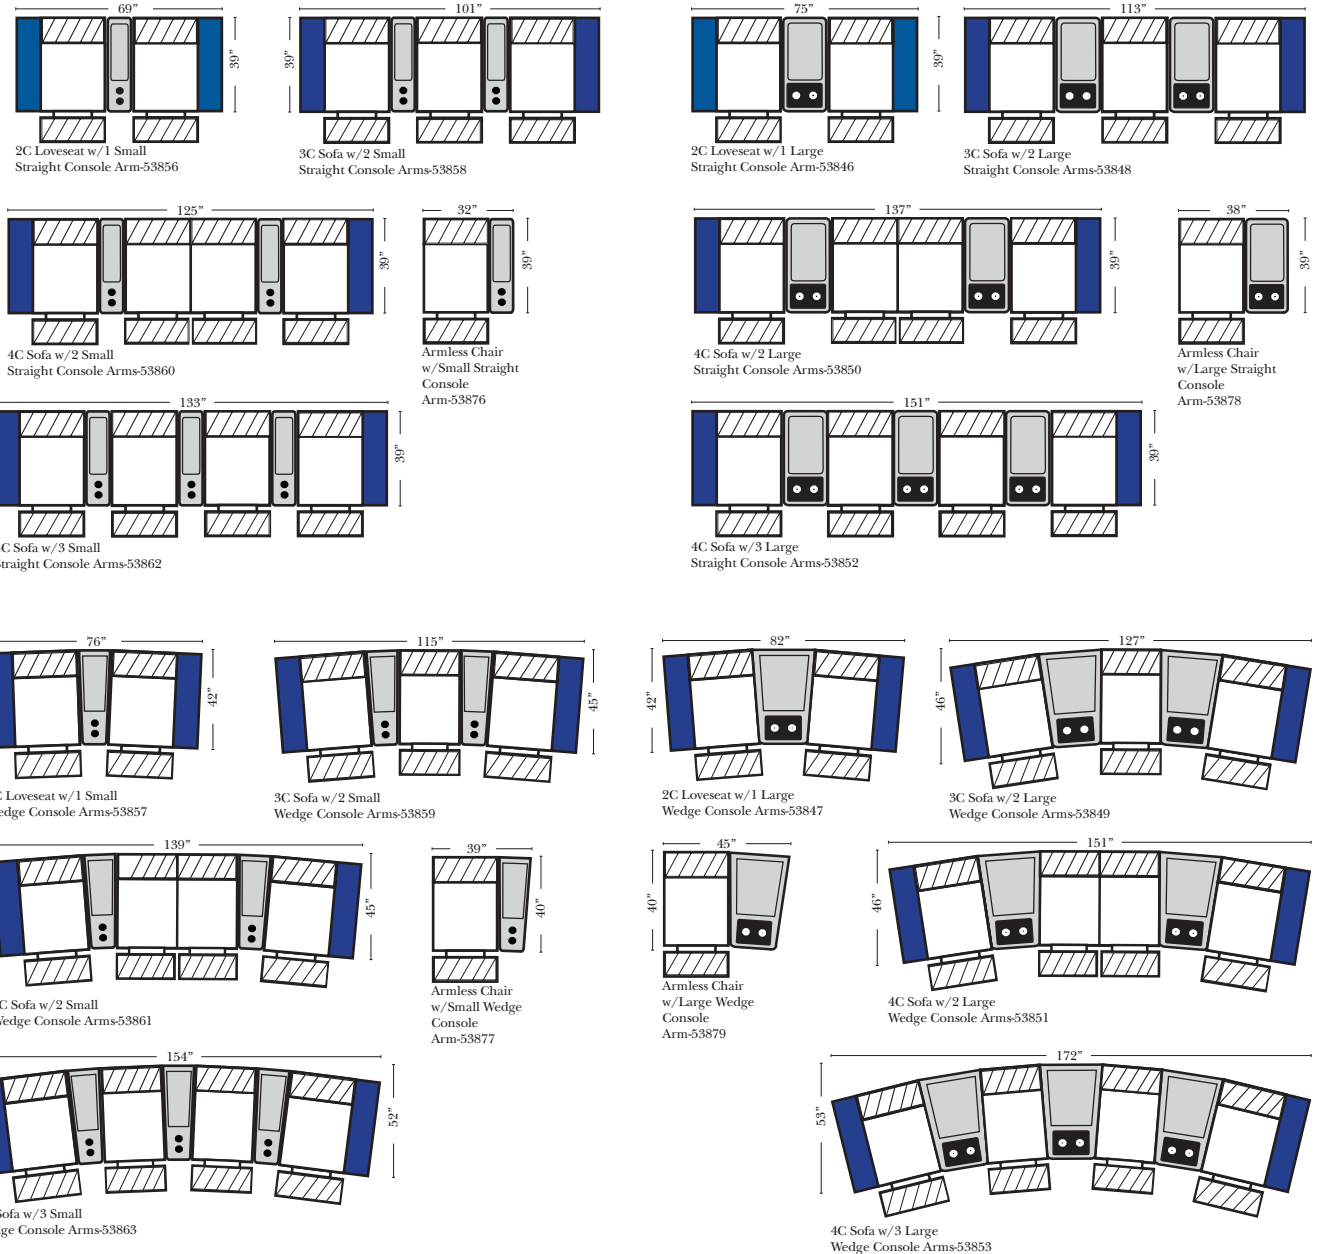

Pre-Configured Home Theater Seating

v.09.11.17

Standard / Armless

Put Green Arrows with Red Arrows to Create Sectional Groups

Conversation

L-Shape / 90 Degree Sectional

(All 4 seat items ship as one piece if stationary, two pieces if motion installed)