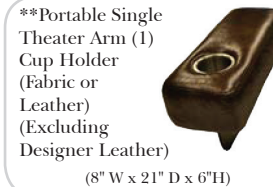

L-Shape / 90 Degree Sectional

Put Green Arrows with Red Arrows to Create Sectional Groups

(All 4 seat items ship as one piece if stationary, two pieces if motion installed)