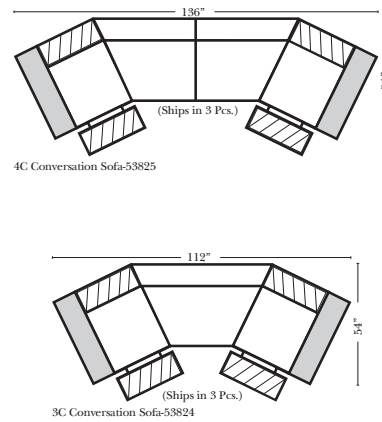

Pre-Configured Home Theater Seating

v.09.11.17

Standard / Armless

Put Green Arrows with Red Arrows to Create Sectional Groups

Conversation

L-Shape / 90 Degree Sectional

Put Green Arrows with Red Arrows to Create Sectional Groups