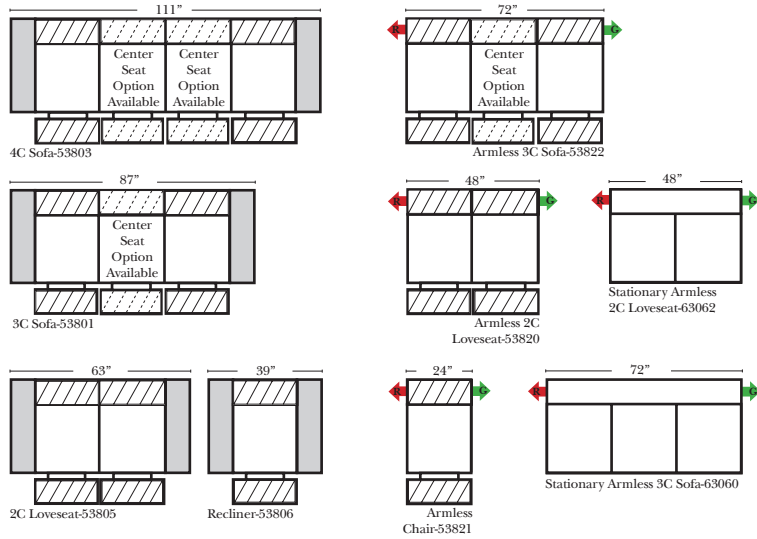

Suggested Configurations

The Suggested Configurations below are only a sample of what the imagination can create, please enjoy creating the configuration that fits your lifestyle, using the ideas below and from the items on the opposite page.

Pre-Configured Home Theater Seating

v.09.11.17

Standard / Armless

Put Green Arrows with Red Arrows to Create Sectional Groups

Conversation

L-Shape / 90 Degree Sectional

(All 4 seat items ship as one piece if stationary, two pieces if motion installed)