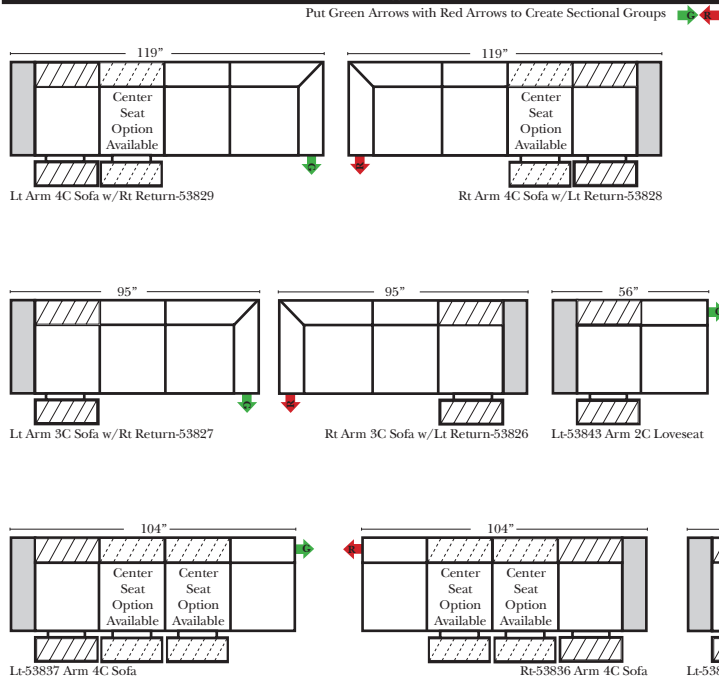

Pre-Configured Home Theater Seating

v.09.11.17

Standard / Armless

Put Green Arrows with Red Arrows to Create Sectional Groups

Conversation

L-Shape / 90 Degree Sectional

(All 4 seat items ship as one piece if stationary, two pieces if motion installed)