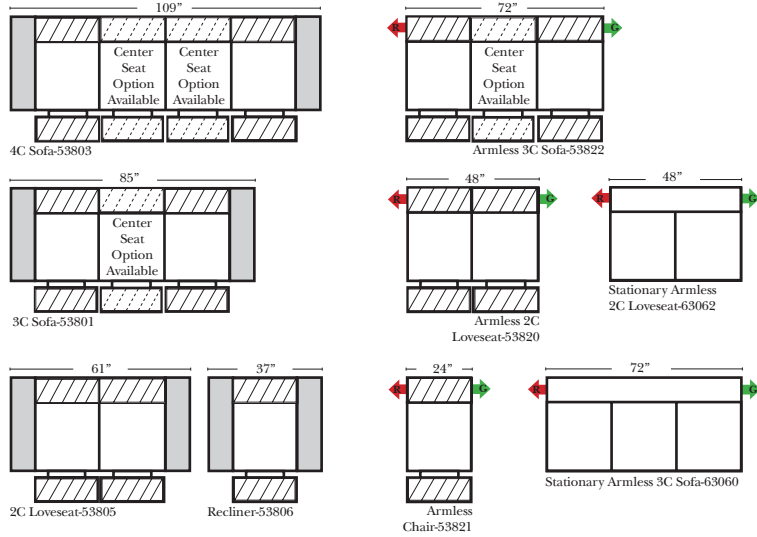

Suggested Configurations

The Suggested Configurations below are only a sample of what the imagination can create, please enjoy creating the configuration that fits your lifestyle, using the ideas below and from the items on the opposite page.

Pre-Configured Home Theater Seating

v.09.11.17

Standard / Armless

Put Green Arrows with Red Arrows to Create Sectional Groups

Conversation

L-Shape / 90 Degree Sectional

(All 4 seat items ship as one piece if stationary, two pieces if motion installed)