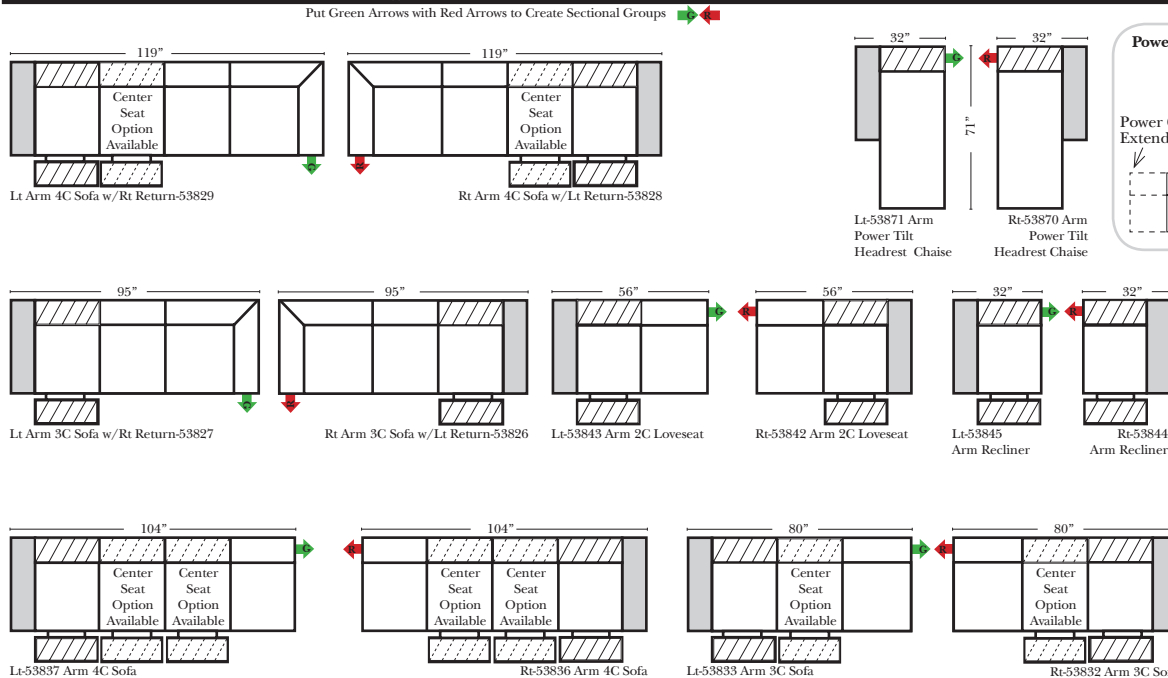

Suggested Configurations

The Suggested Configurations below are only a sample of what the imagination can create, please enjoy creating the configuration that fits your lifestyle, using the ideas below and from the items on the opposite page.

Pre-Configured Home Theater Seating

v.09.11.17

Standard / Armless

Put Green Arrows with Red Arrows to Create Sectional Groups

Conversation

L-Shape / 90 Degree Sectional

(All 4 seat items ship as one piece if stationary, two pieces if motion installed)