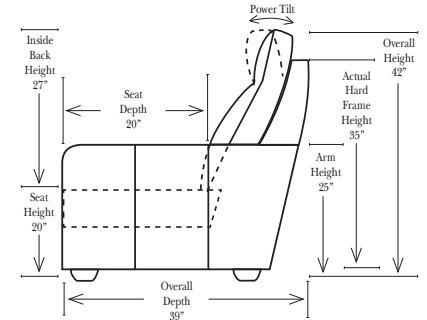

Pre-Configured Home Theater Seating

v.09.11.17

Standard / Armless

Put Green Arrows with Red Arrows to Create Sectional Groups

Conversation

L-Shape / 90 Degree Sectional

(All 4 seat items ship as one piece if stationary, two pieces if motion installed)