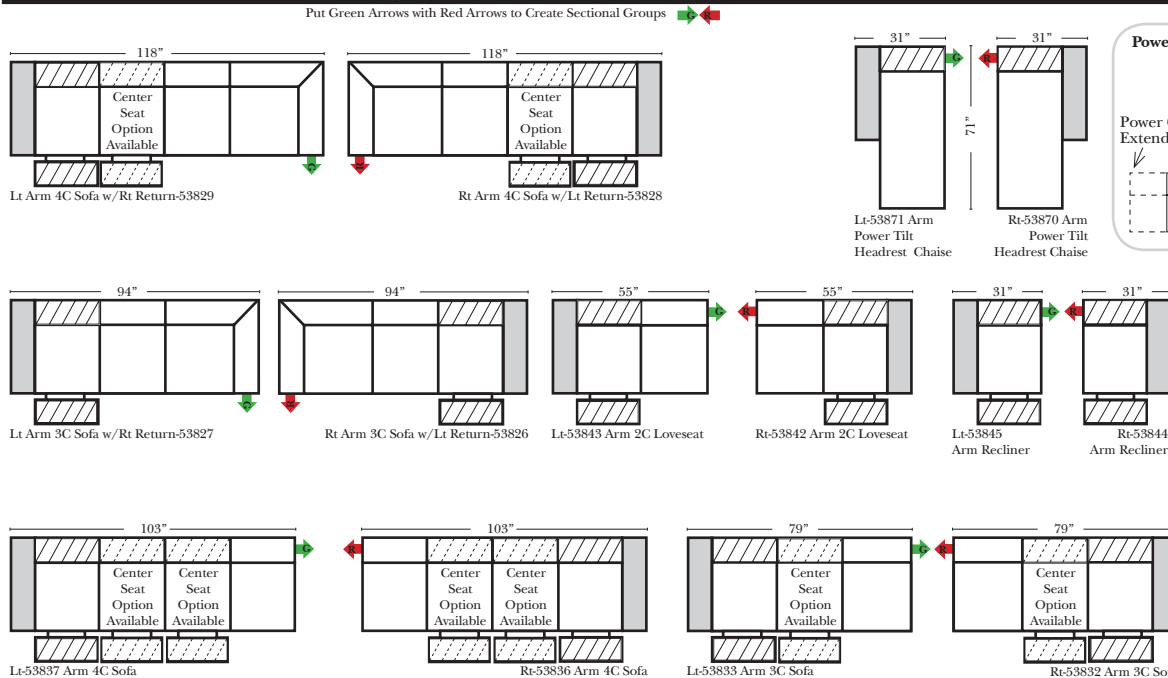

Standard / Armless

Put Green Arrows with Red Arrows to Create Sectional Groups

Conversation

L-Shape / 90 Degree Sectional

(All 4 seat items ship as one piece if stationary, two pieces if motion installed)