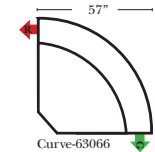

Pre-Configured Home Theater Seating

v.09.11.17

Standard / Armless

Put Green Arrows with Red Arrows to Create Sectional Groups

Conversation

L-Shape / 90 Degree Sectional

(All 4 seat items ship as one piece if stationary, two pieces if motion installed)