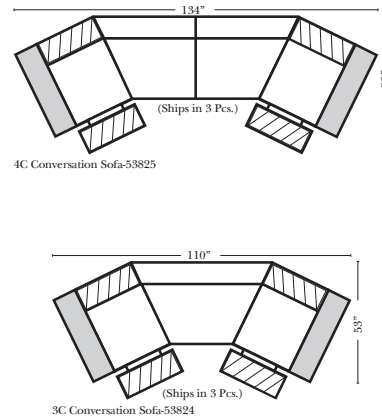

Standard / Armless

Put Green Arrows with Red Arrows to Create Sectional Groups

Conversation

L-Shape / 90 Degree Sectional

(All 4 seat items ship as one piece if stationary, two pieces if motion installed)