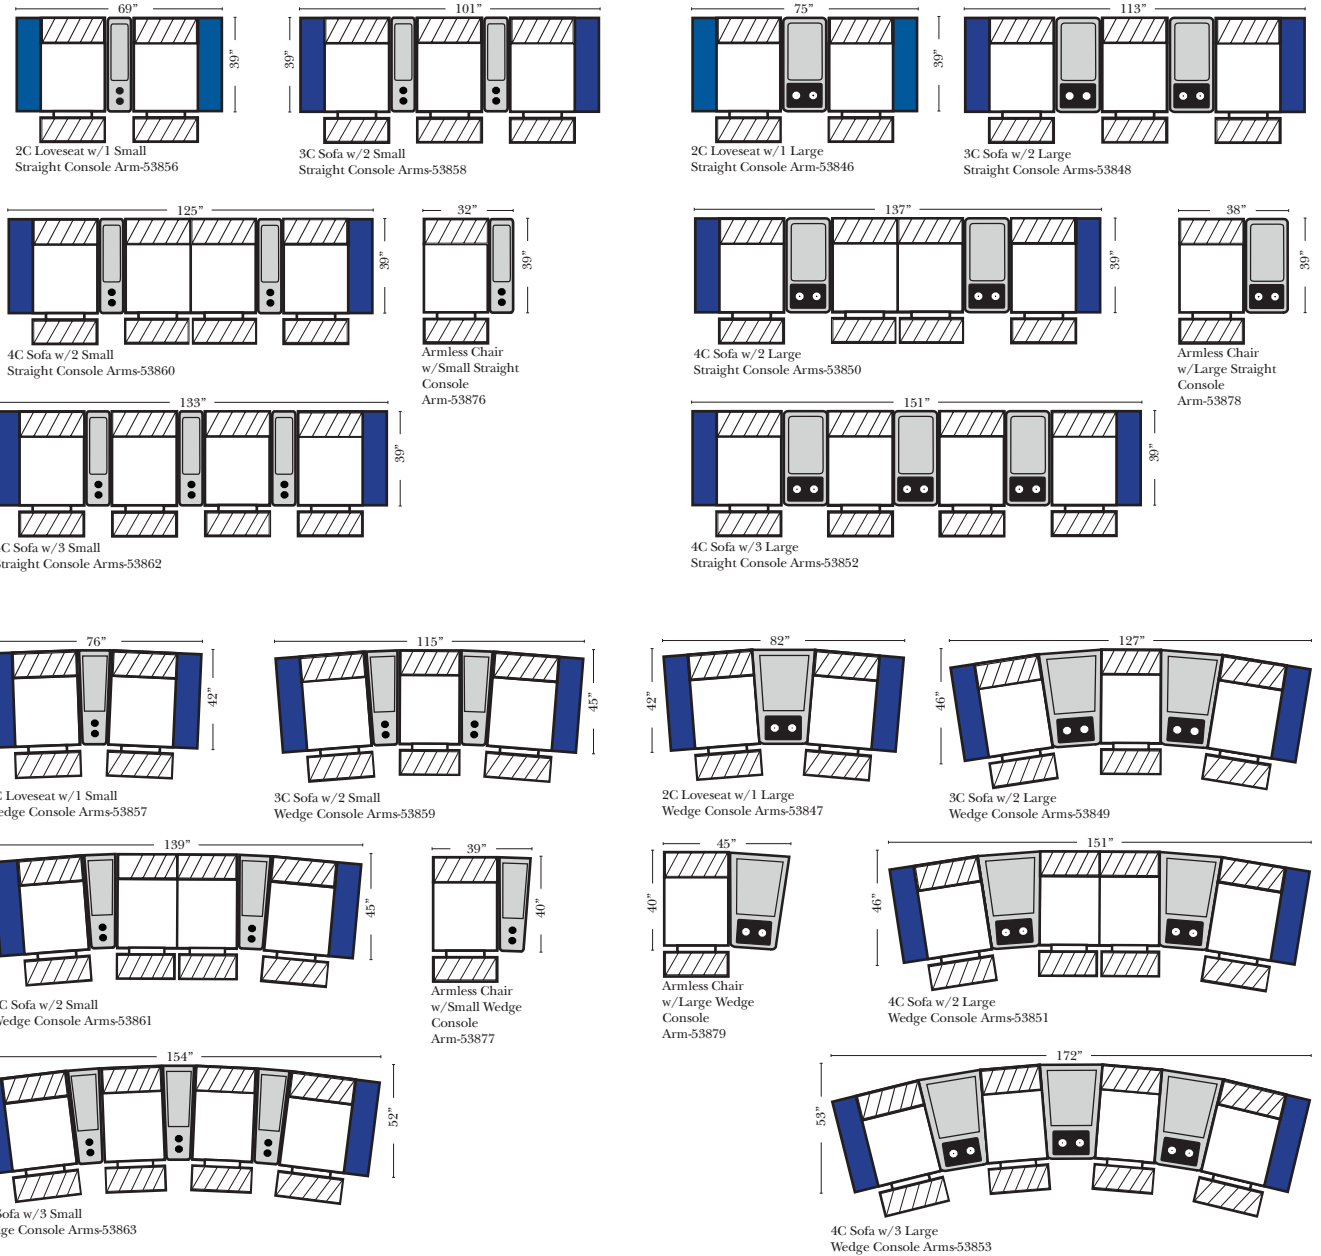

Pre-Configured Home Theater Seating

v.09.11.17

Standard / Armless

Put Green Arrows with Red Arrows to Create Sectional Groups

Conversation

L-Shape / 90 Degree Sectional

(All 4 seat items ship as one piece if stationary, two pieces if motion installed)