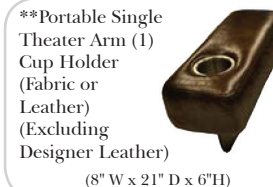

Pre-Configured Home Theater Seating

v.09.11.17

Standard / Armless

Put Green Arrows with Red Arrows to Create Sectional Groups

Conversation

L-Shape / 90 Degree Sectional

(All 4 seat items ship as one piece if stationary, two pieces if motion installed)