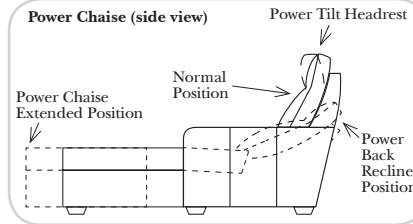

Pre-Configured Home Theater Seating

v.09.11.17

Standard / Armless

Put Green Arrows with Red Arrows to Create Sectional Groups

Conversation

L-Shape / 90 Degree Sectional

(All 4 seat items ship as one piece if stationary, two pieces if motion installed)