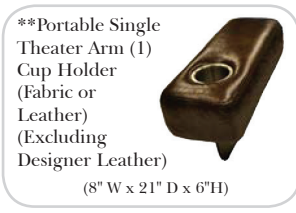

Pre-Configured Home Theater Seating

v.09.11.17

Standard / Armless

Put Green Arrows with Red Arrows to Create Sectional Groups

Conversation

L-Shape / 90 Degree Sectional

(All 4 seat items ship as one piece if stationary, two pieces if motion installed)