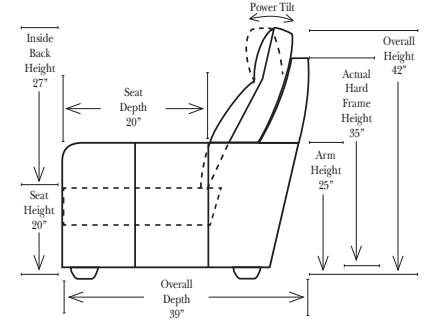

Standard / Armless

Put Green Arrows with Red Arrows to Create Sectional Groups

Conversation

L-Shape / 90 Degree Sectional

(All 4 seat items ship as one piece if stationary, two pieces if motion installed)