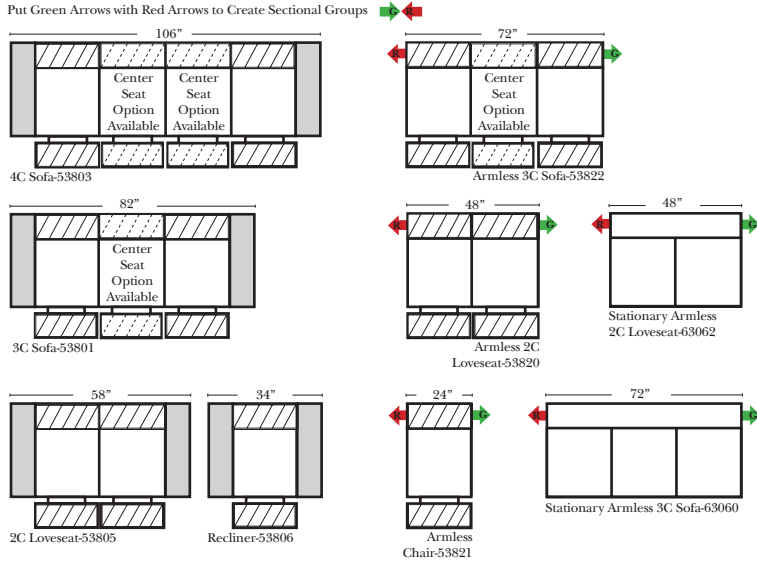

Suggested Configurations

The Suggested Configurations below are only a sample of what the imagination can create, please enjoy creating the configuration that fits your lifestyle, using the ideas below and from the items on the opposite page.

Pre-Configured Home Theater Seating

v.09.11.17

Standard / Armless

Conversation

L-Shape / 90 Degree Sectional

(All 4 seat items ship as one piece if stationary, two pieces if motion installed)

Standards & Options