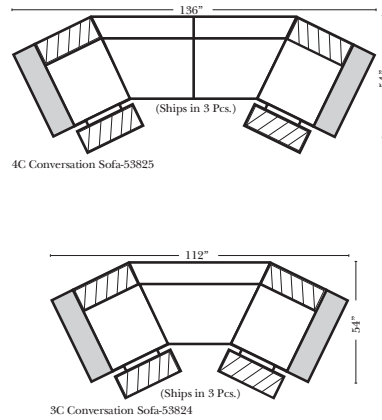

Pre-Configured Home Theater Seating

v.09.11.17

Standard / Armless

Put Green Arrows with Red Arrows to Create Sectional Groups

Conversation

L-Shape / 90 Degree Sectional

(All 4 seat items ship as one piece if stationary, two pieces if motion installed)