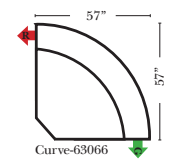

Standard / Armless

Put Green Arrows with Red Arrows to Create Sectional Groups

Conversation

L-Shape / 90 Degree Sectional

(All 4 seat items ship as one piece if stationary, two pieces if motion installed)