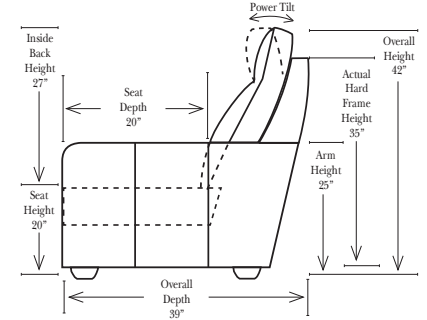

Pre-Configured Home Theater Seating

v.09.11.17

Standard / Armless

Put Green Arrows with Red Arrows to Create Sectional Groups

Conversation

L-Shape / 90 Degree Sectional

(All 4 seat items ship as one piece if stationary, two pieces if motion installed)