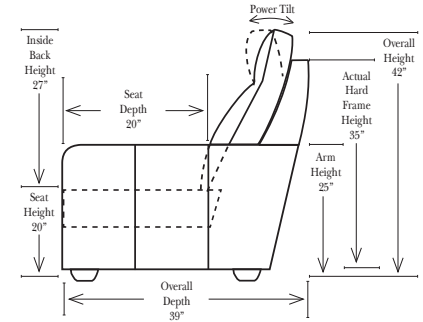

Pre-Configured Home Theater Seating

v.09.11.17

Standard / Armless

Put Green Arrows with Red Arrows to Create Sectional Groups

Conversation

L-Shape / 90 Degree Sectional

Put Green Arrows with Red Arrows to Create Sectional Groups