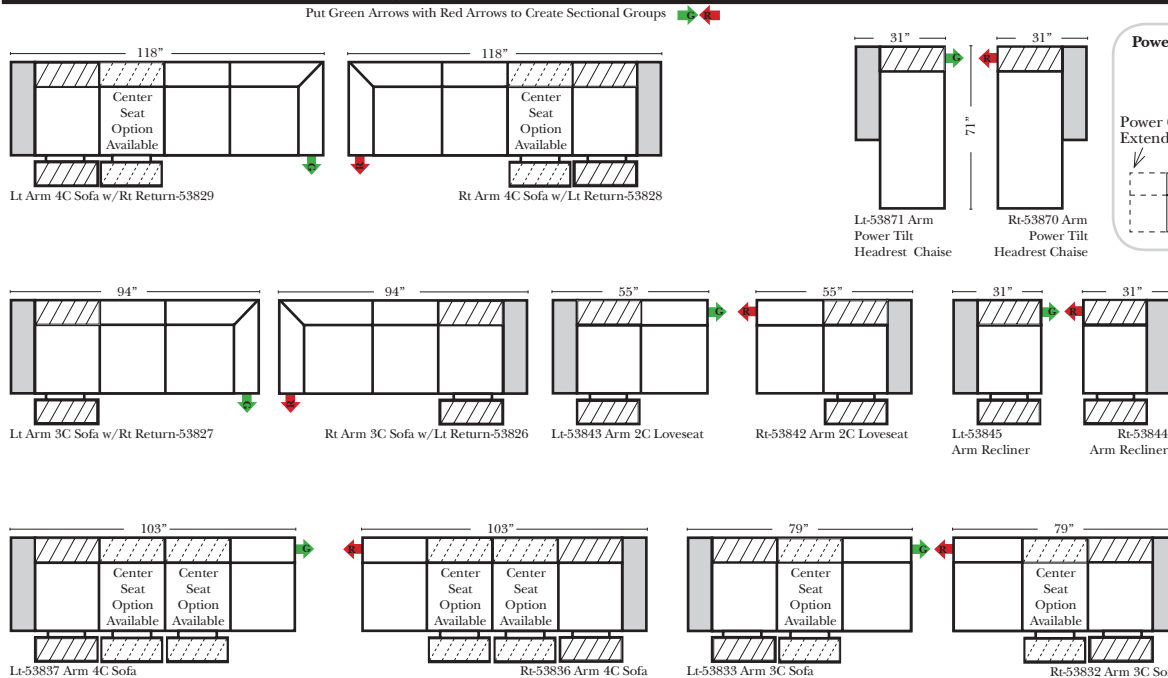

Pre-Configured Home Theater Seating

v.09.11.17

Standard / Armless

Put Green Arrows with Red Arrows to Create Sectional Groups

Conversation

L-Shape / 90 Degree Sectional

(All 4 seat items ship as one piece if stationary, two pieces if motion installed)