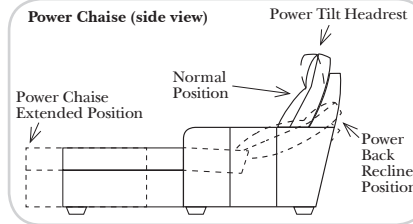

L-Shape / 90 Degree Sectional

Put Green Arrows with Red Arrows to Create Sectional Groups

(All 4 seat items ship as one piece if stationary, two pieces if motion installed)