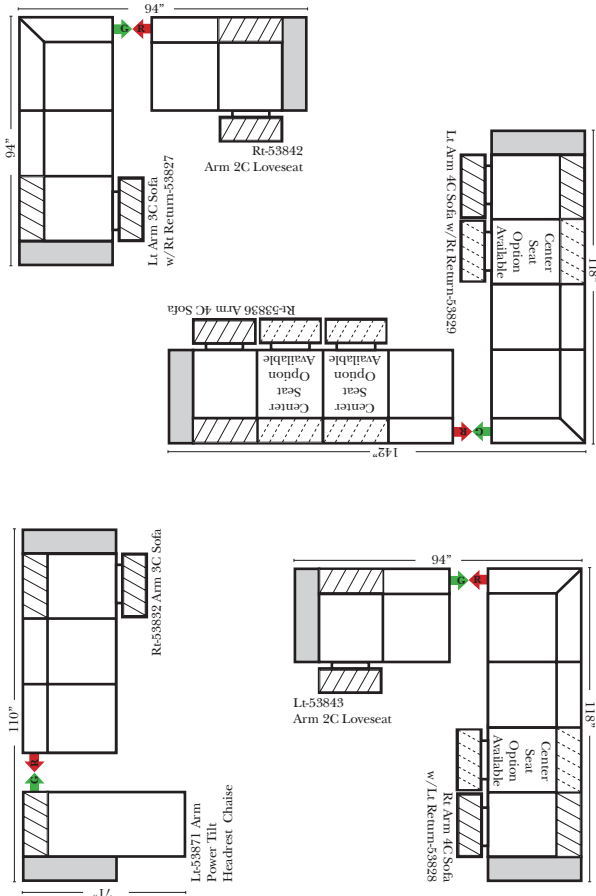

Note:

All Dimensions are approximate, if accuracy is crucial, please contact us for validation of the dimensions shown. However, a 1" to 2" variance can still apply due to foam and upholstery.

Home Theater Components

Pre-Configured Home Theater Seating

v.09.11.17

Standard / Armless

Put Green Arrows with Red Arrows to Create Sectional Groups

Conversation

L-Shape / 90 Degree Sectional

(All 4 seat items ship as one piece if stationary, two pieces if motion installed)