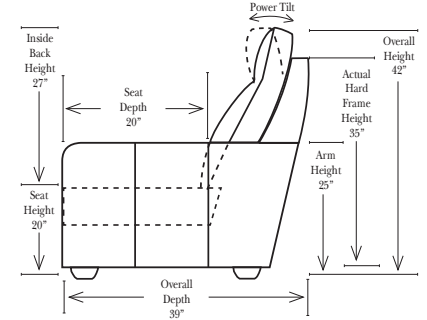

Pre-Configured Home Theater Seating

v.09.11.17

Standard / Armless

Conversation

L-Shape / 90 Degree Sectional

(All 4 seat items ship as one piece if stationary, two pieces if motion installed)

Standards & Options