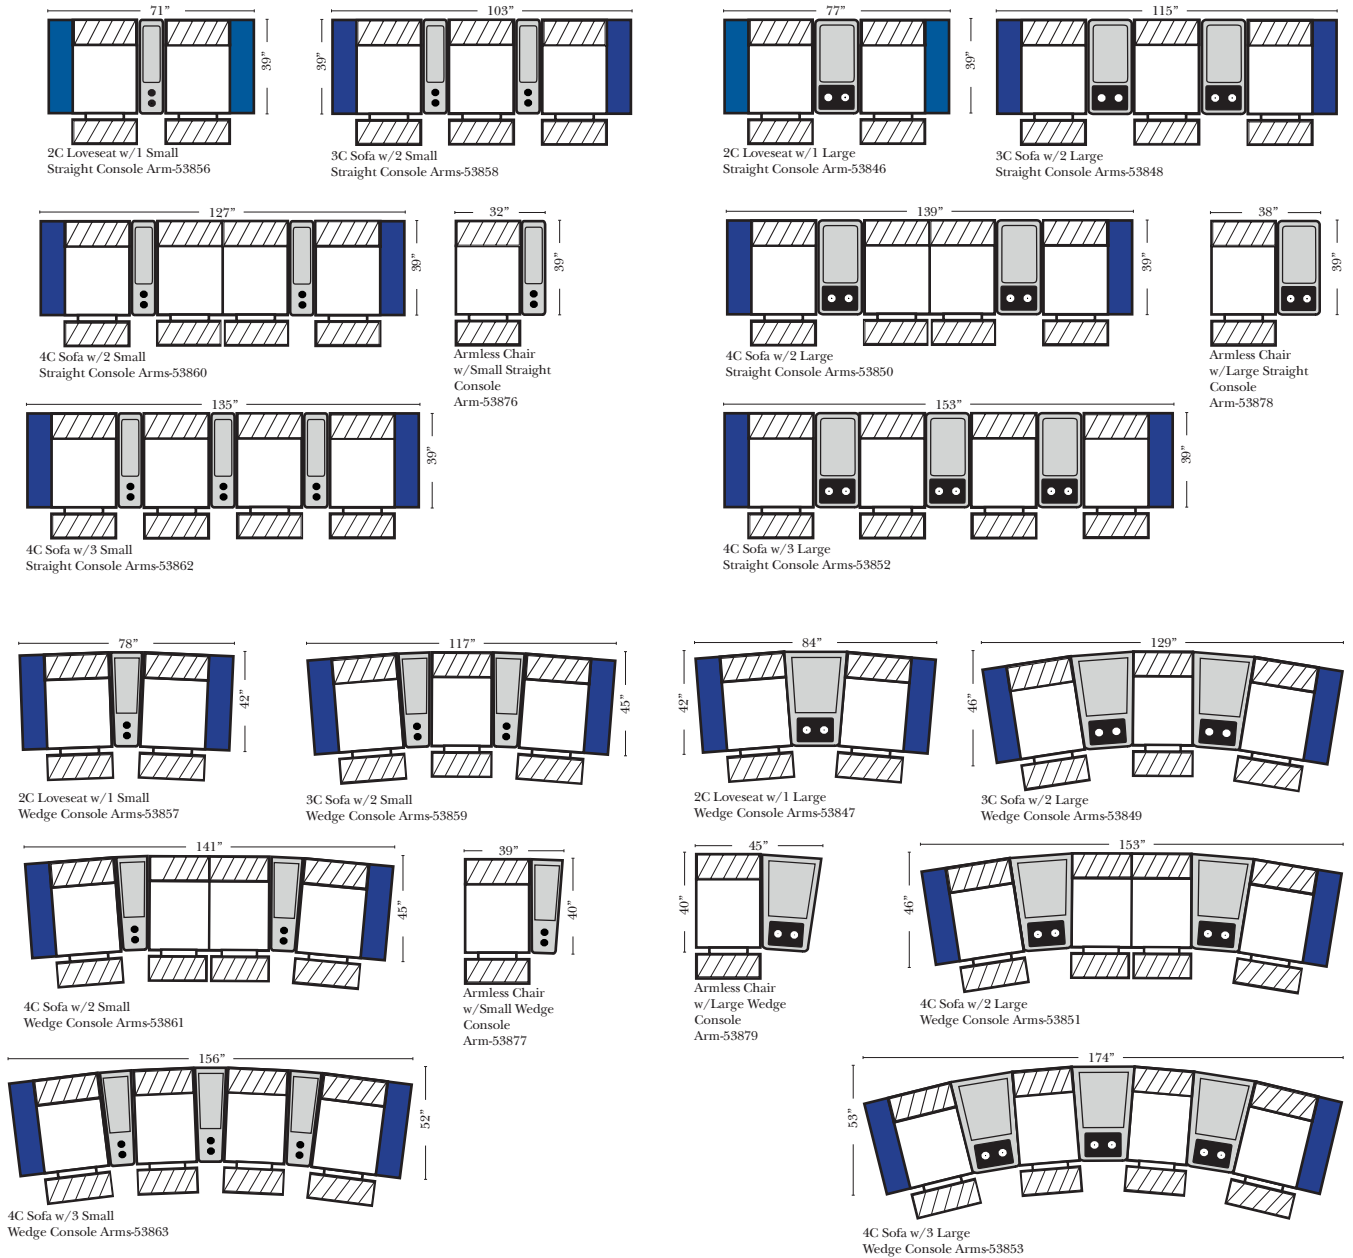

Pre-Configured Home Theater Seating

v.09.11.17

Standard / Armless

Put Green Arrows with Red Arrows to Create Sectional Groups

Conversation

L-Shape / 90 Degree Sectional

Put Green Arrows with Red Arrows to Create Sectional Groups