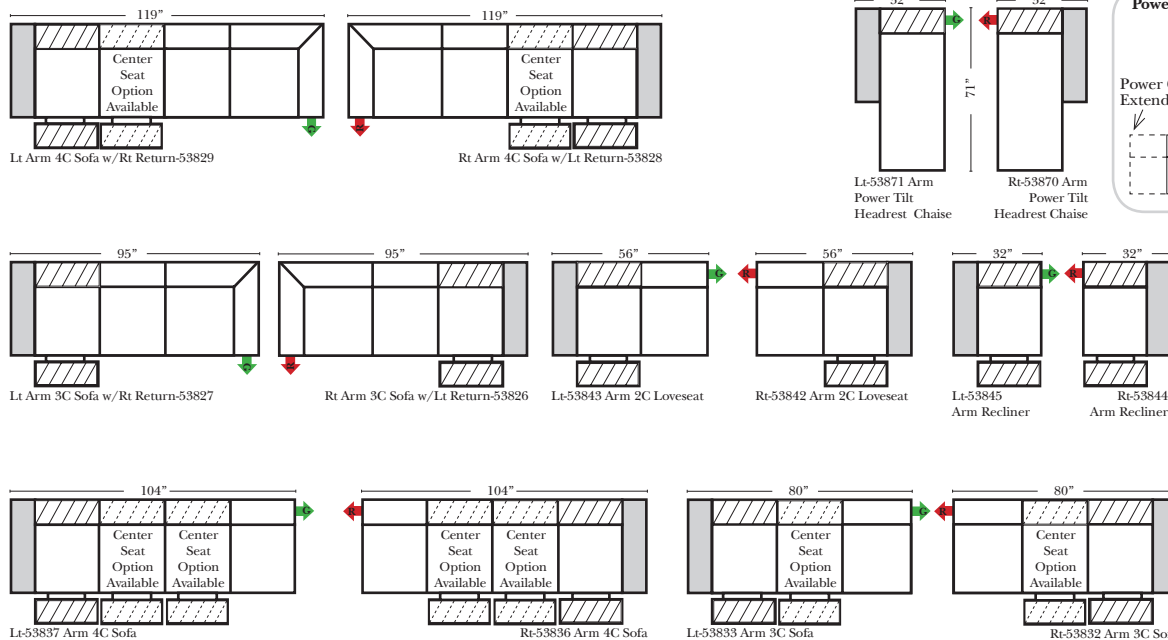

L-Shape / 90 Degree Sectional

Put Green Arrows with Red Arrows to Create Sectional Groups

(All 4 seat items ship as one piece if stationary, two pieces if motion installed)