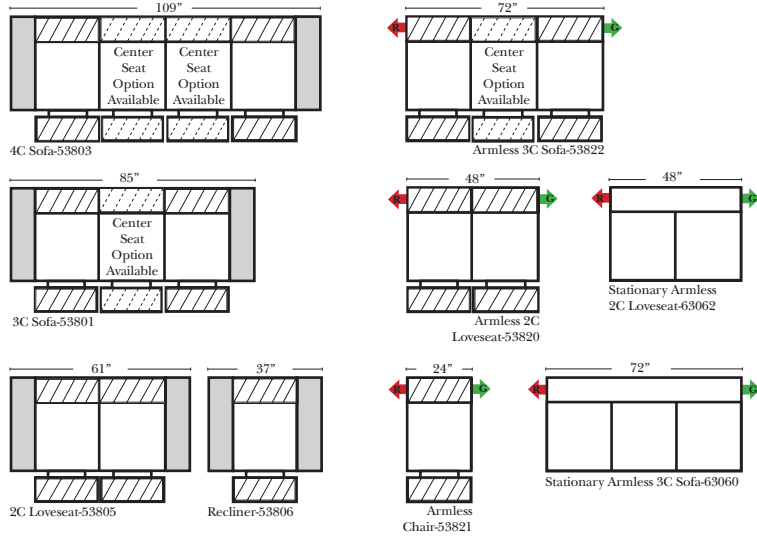

Standard / Armless

Put Green Arrows with Red Arrows to Create Sectional Groups

Conversation

L-Shape / 90 Degree Sectional

(All 4 seat items ship as one piece if stationary, two pieces if motion installed)