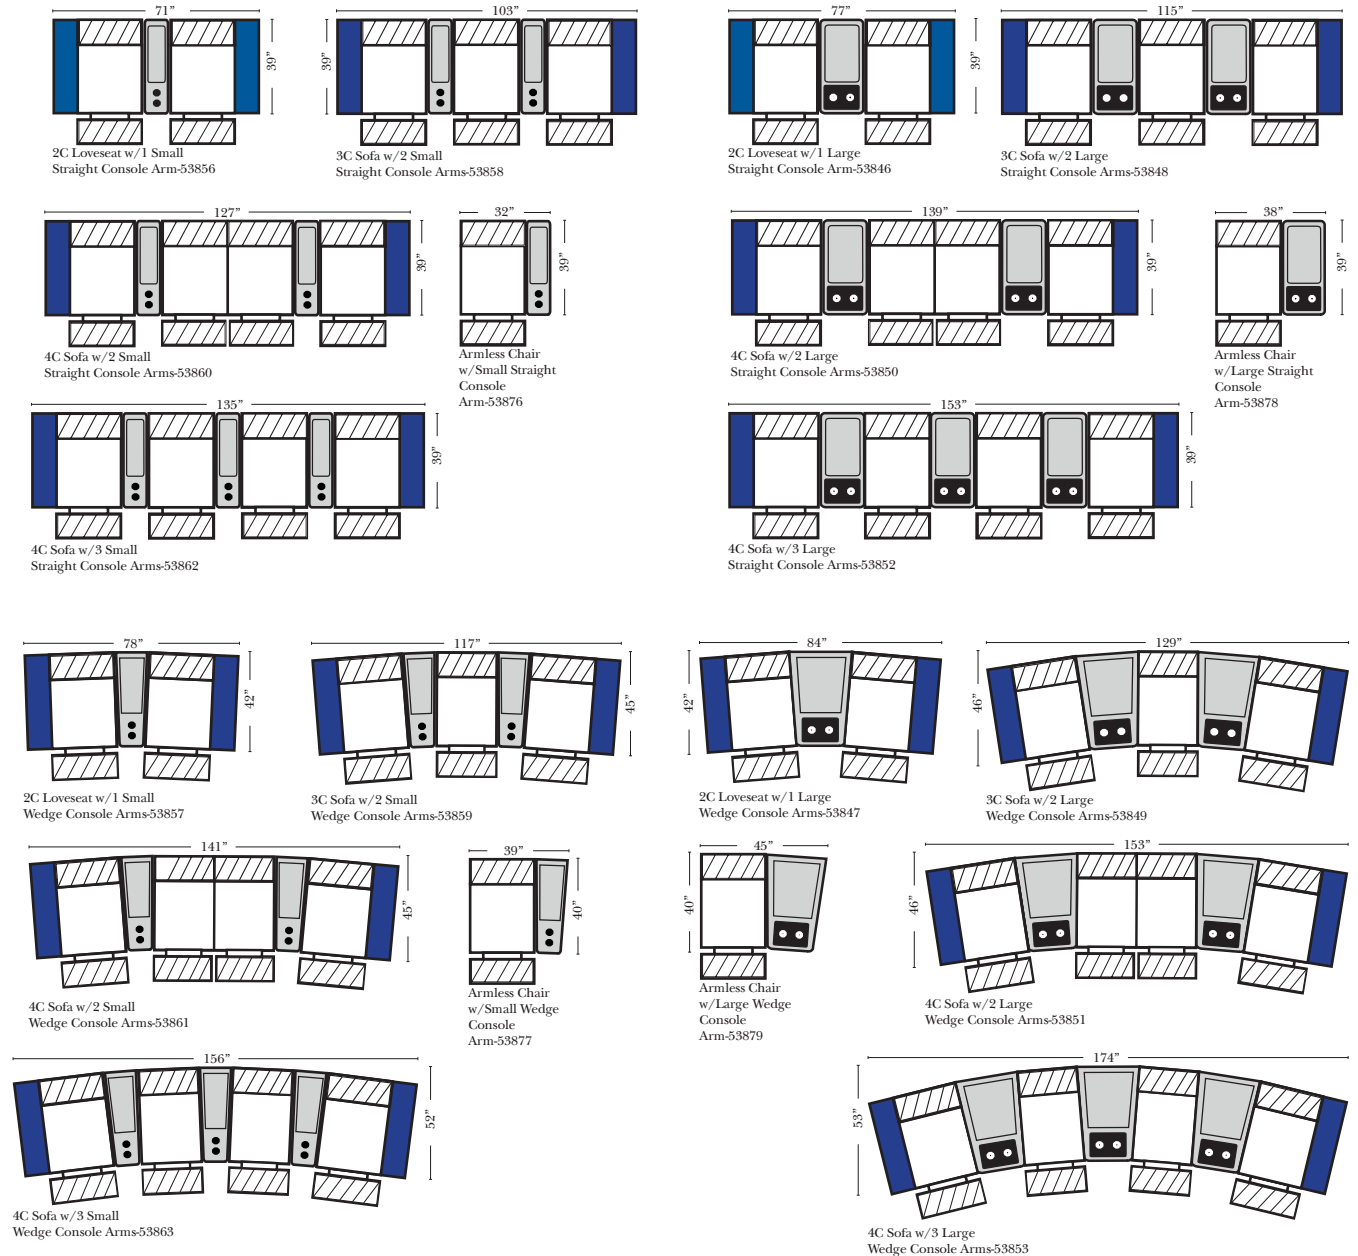

Pre-Configured Home Theater Seating

v.09.11.17

Standard / Armless

Put Green Arrows with Red Arrows to Create Sectional Groups

Conversation

L-Shape / 90 Degree Sectional

(All 4 seat items ship as one piece if stationary, two pieces if motion installed)