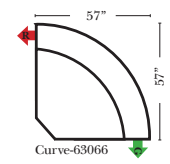

Pre-Configured Home Theater Seating

v.09.11.17

Standard / Armless

Put Green Arrows with Red Arrows to Create Sectional Groups

Conversation

L-Shape / 90 Degree Sectional

(All 4 seat items ship as one piece if stationary, two pieces if motion installed)