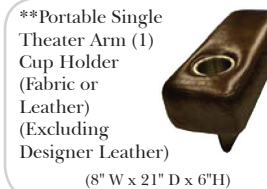

Pre-Configured Home Theater Seating

v.09.11.17

Standard / Armless

Put Green Arrows with Red Arrows to Create Sectional Groups

Conversation

L-Shape / 90 Degree Sectional

(All 4 seat items ship as one piece if stationary, two pieces if motion installed)