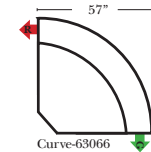

Pre-Configured Home Theater Seating

v.09.11.17

Standard / Armless

Put Green Arrows with Red Arrows to Create Sectional Groups

Conversation

L-Shape / 90 Degree Sectional

(All 4 seat items ship as one piece if stationary, two pieces if motion installed)