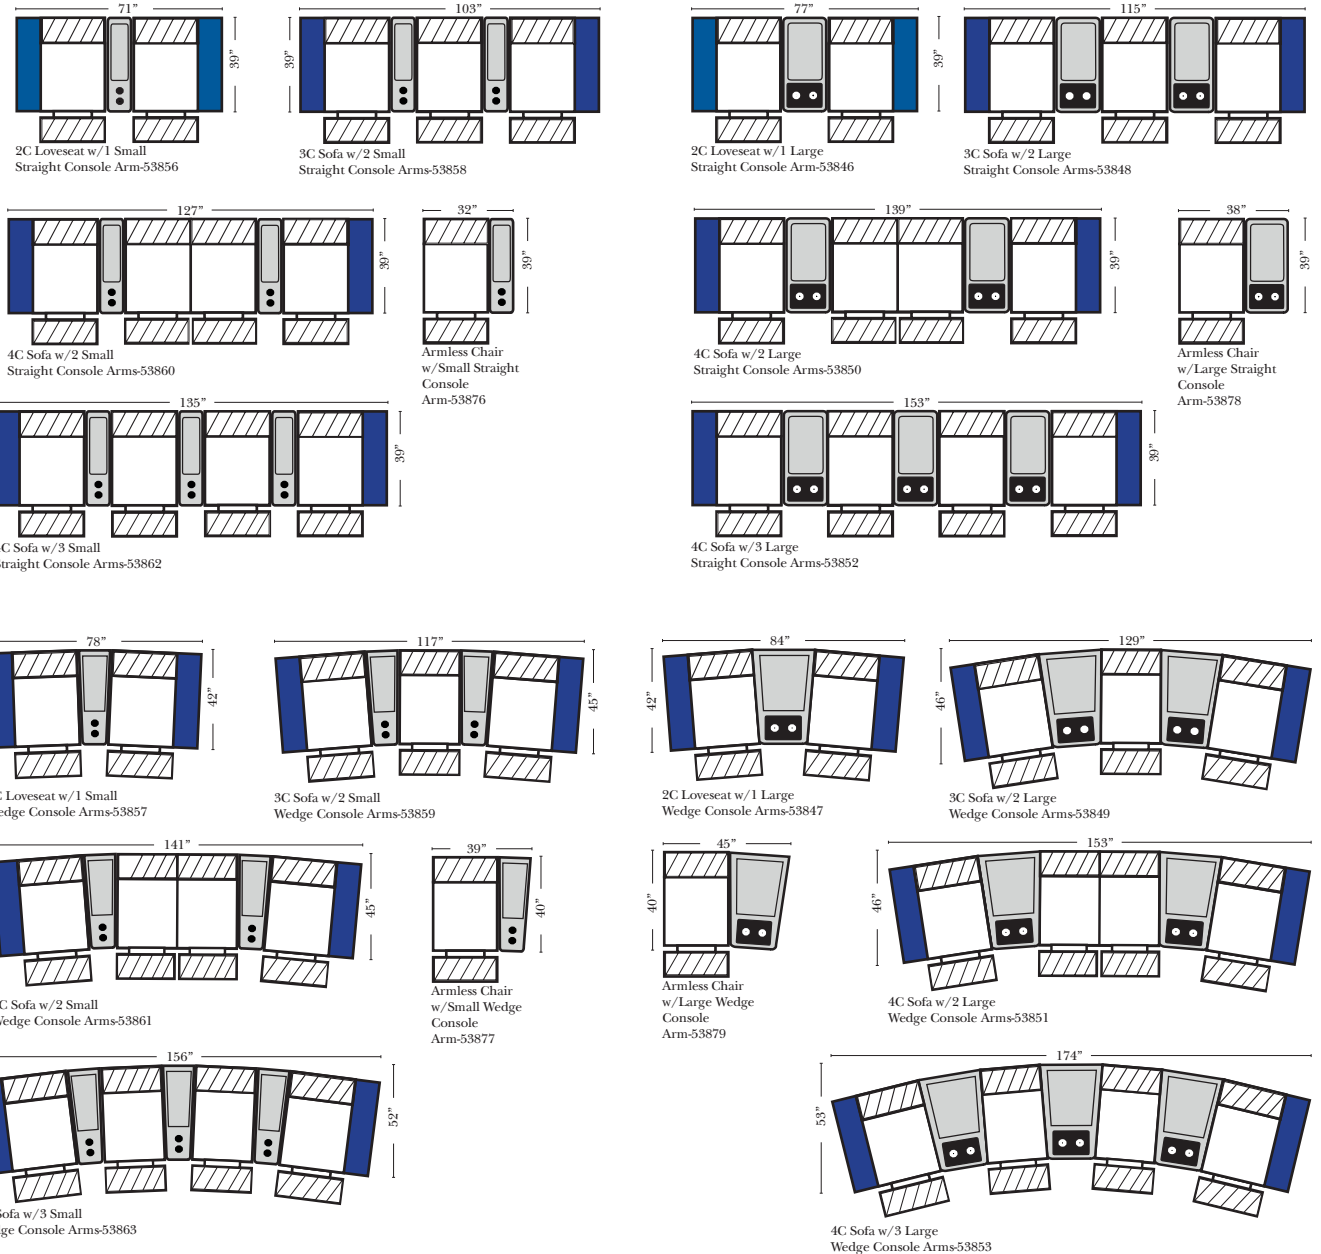

Pre-Configured Home Theater Seating

v.09.11.17

Standard / Armless

Conversation

L-Shape / 90 Degree Sectional

(All 4 seat items ship as one piece if stationary, two pieces if motion installed)

Standards & Options