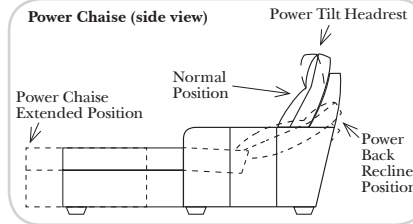

Pre-Configured Home Theater Seating

v.09.11.17

Standard / Armless

Conversation

L-Shape / 90 Degree Sectional

(All 4 seat items ship as one piece if stationary, two pieces if motion installed)

Standards & Options