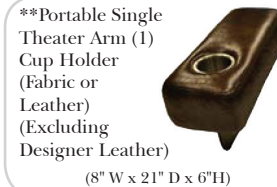

Pre-Configured Home Theater Seating

v.09.11.17

Standard / Armless

Put Green Arrows with Red Arrows to Create Sectional Groups

Conversation

L-Shape / 90 Degree Sectional

(All 4 seat items ship as one piece if stationary, two pieces if motion installed)