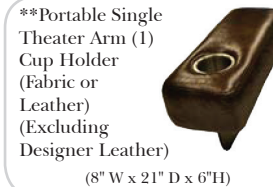

Pre-Configured Home Theater Seating

v.09.11.17

Standard / Armless

Conversation

L-Shape / 90 Degree Sectional

(All 4 seat items ship as one piece if stationary, two pieces if motion installed)

Standards & Options