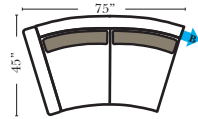

Standard

Curve Sectional

Suggested Configurations

v.10.25.16

3C Sofa-13001

2C Loveseat-13004

Chair-13005

Push Back Recliner-13012

Oval Ottoman-20163

Crescent Ottoman-20026

Ottomans are 20" high

Put Blue Arrows with Yellow Arrows to Create Sectional Groups

Rt-13040 Arm 3C Sofa

Lt-13041 Arm 3C Sofa

Rt-13046 Arm 2C Loveseat

Lt-13047 Arm 2C Loveseat