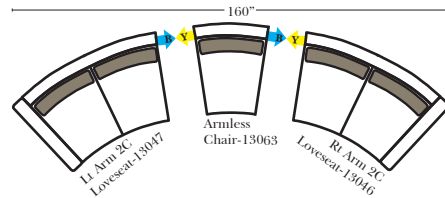

Feature & Options

Standard:

- Available in Full & Top Grain Leathers
- Available in Luxury Fabrics
- All Hardwood Frames

Options Available with No Additional Charge:

- No. 33 Firm Foam
- Base finish options - Espresso Only

Options that have Additional Charges:

- Down Seats & Down Backs (additional Charge)
- Down not available on Push back Recliner