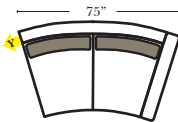

Standard

Curve Sectional

Suggested Configurations

v.10.25.16

3C Sofa-13001

2C Loveseat-13004

Chair-13005

Push Back Recliner-13012

Oval Ottoman-20163

Crescent Ottoman-20026

Ottomans are 20" high

Put Blue Arrows with Yellow Arrows to Create Sectional Groups

Rt-13040 Arm 3C Sofa

Lt-13041 Arm 3C Sofa

Rt-13046 Arm 2C Loveseat

Lt-13047 Arm 2C Loveseat