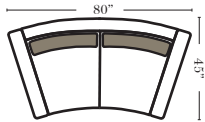

Standard

Curve Sectional

Suggested Configurations

v.10.25.16

3C Sofa-13001

2C Loveseat-13004

Chair-13005

Push Back Recliner-13012

Oval Ottoman-20163

Crescent Ottoman-20026

Ottomans are 20" high

Put Blue Arrows with Yellow Arrows to Create Sectional Groups

Rt-13040 Arm 3C Sofa

Lt-13041 Arm 3C Sofa

Rt-13046 Arm 2C Loveseat

Lt-13047 Arm 2C Loveseat