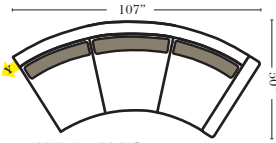

Standard

Curve Sectional

Suggested Configurations

v.10.25.16

3C Sofa-13001

2C Loveseat-13004

Chair-13005

Push Back Recliner-13012

Oval Ottoman-20163

Crescent Ottoman-20026

Ottomans are 20" high

Put Blue Arrows with Yellow Arrows to Create Sectional Groups

Rt-13040 Arm 3C Sofa

Lt-13041 Arm 3C Sofa

Rt-13046 Arm 2C Loveseat

Lt-13047 Arm 2C Loveseat