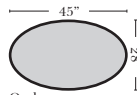

Standard

Curve Sectional

Suggested Configurations

v.10.25.16

3C Sofa-13001

2C Loveseat-13004

Chair-13005

Push Back Recliner-13012

Oval Ottoman-20163

Crescent Ottoman-20026

Ottomans are 20" high

Put Blue Arrows with Yellow Arrows to Create Sectional Groups

Rt-13040 Arm 3C Sofa

Lt-13041 Arm 3C Sofa

Rt-13046 Arm 2C Loveseat

Lt-13047 Arm 2C Loveseat