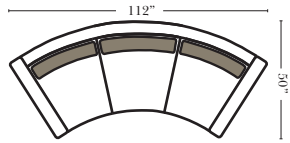

Standard

Curve Sectional

Suggested Configurations

v.10.25.16

3C Sofa-13001

2C Loveseat-13004

Chair-13005

Push Back Recliner-13012

Oval Ottoman-20163

Crescent Ottoman-20026

Ottomans are 20" high

Put Blue Arrows with Yellow Arrows to Create Sectional Groups

Rt-13040 Arm 3C Sofa

Lt-13041 Arm 3C Sofa

Rt-13046 Arm 2C Loveseat

Lt-13047 Arm 2C Loveseat