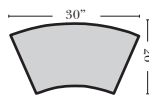

Standard

Curve Sectional

Suggested Configurations

v.10.25.16

3C Sofa-13001

2C Loveseat-13004

Chair-13005

Push Back Recliner-13012

Oval Ottoman-20163

Crescent Ottoman-20026

Ottomans are 20" high

Put Blue Arrows with Yellow Arrows to Create Sectional Groups

Rt-13040 Arm 3C Sofa

Lt-13041 Arm 3C Sofa

Rt-13046 Arm 2C Loveseat

Lt-13047 Arm 2C Loveseat