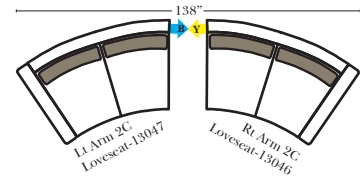

Feature & Options

Standard:

- Available in Full & Top Grain Leathers
- Available in Luxury Fabrics
- All Hardwood Frames

Options Available with No Additional Charge:

- No. 33 Firm Foam
- Base finish options - Espresso Only

Options that have Additional Charges:

- Down Seats & Down Backs (additional Charge)
- Down not available on Push back Recliner