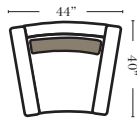

Standard

Curve Sectional

Suggested Configurations

v.10.25.16

3C Sofa-13001

2C Loveseat-13004

Chair-13005

Push Back Recliner-13012

Oval Ottoman-20163

Crescent Ottoman-20026

Ottomans are 20" high

Put Blue Arrows with Yellow Arrows to Create Sectional Groups

Rt-13040 Arm 3C Sofa

Lt-13041 Arm 3C Sofa

Rt-13046 Arm 2C Loveseat

Lt-13047 Arm 2C Loveseat