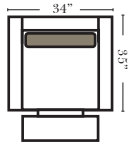

Standard

Curve Sectional

Suggested Configurations

v.10.25.16

3C Sofa-13001

2C Loveseat-13004

Chair-13005

Push Back Recliner-13012

Oval Ottoman-20163

Crescent Ottoman-20026

Ottomans are 20" high

Put Blue Arrows with Yellow Arrows to Create Sectional Groups

Rt-13040 Arm 3C Sofa

Lt-13041 Arm 3C Sofa

Rt-13046 Arm 2C Loveseat

Lt-13047 Arm 2C Loveseat