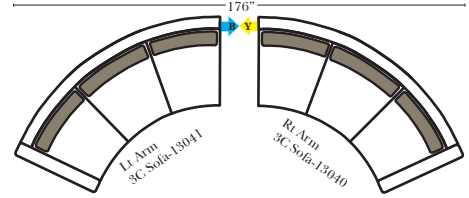

Feature & Options

Standard:

- Available in Full & Top Grain Leathers
- Available in Luxury Fabrics
- All Hardwood Frames

Options Available with No Additional Charge:

- No. 33 Firm Foam
- Base finish options - Espresso Only

Options that have Additional Charges:

- Down Seats & Down Backs (additional Charge)
- Down not available on Push back Recliner