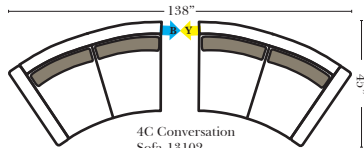

4C Conversation Sofa-13102

The Suggested Configurations below are only a sample of what the imagination can create, please enjoy creating the configuration that fits your lifestyle, using the ideas below and from the items on the opposite page.