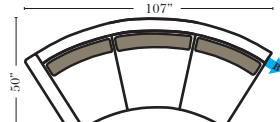

Standard

Curve Sectional

Suggested Configurations

v.10.25.16

3C Sofa-13001

2C Loveseat-13004

Chair-13005

Push Back Recliner-13012

Oval Ottoman-20163

Crescent Ottoman-20026

Ottomans are 20" high

Put Blue Arrows with Yellow Arrows to Create Sectional Groups

Rt-13040 Arm 3C Sofa

Lt-13041 Arm 3C Sofa

Rt-13046 Arm 2C Loveseat

Lt-13047 Arm 2C Loveseat