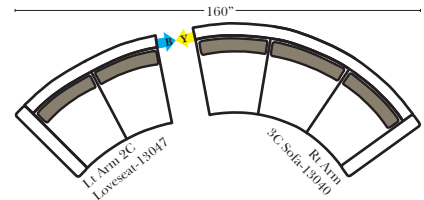

Feature & Options

Standard:

- Available in Full & Top Grain Leathers
- Available in Luxury Fabrics
- All Hardwood Frames

Options Available with No Additional Charge:

- No. 33 Firm Foam
- Base finish options - Espresso Only

Options that have Additional Charges:

- Down Seats & Down Backs (additional Charge)
- Down not available on Push back Recliner