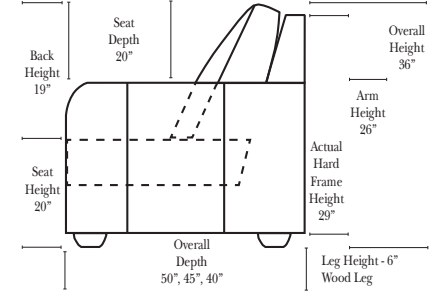

Feature & Options

Standard:

- Available in Full & Top Grain Leathers
- Available in Luxury Fabrics
- All Hardwood Frames

Options Available with No Additional Charge:

- No. 33 Firm Foam
- Base finish options - Espresso Only

Options that have Additional Charges:

- Down Seats & Down Backs (additional Charge)
- Down not available on Push back Recliner