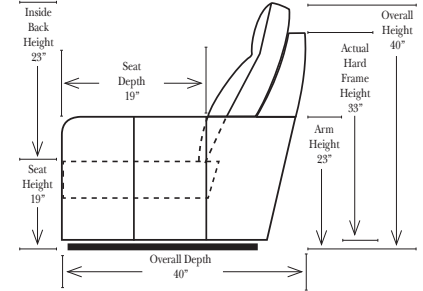

Standard

Put Green Arrows with Red Arrows to Create Sectional Groups → ←

2-Piece Curve Sectional

Put Blue Arrows with Yellow Arrows to Create Sectional Groups → ←

Conversation Sofas

Features & Options

Standard:

Sleeper Options: (Additional Charges Apply)

- Deluxe Mattress (Full Size Only)
- 5" Memory Foam Mattress (Full Size Only)

Note:

All Dimensions are approximate, if accuracy is crucial, please contact us for validation of the dimensions shown. However, a 1" to 2" variance can still apply due to foam and upholstery.