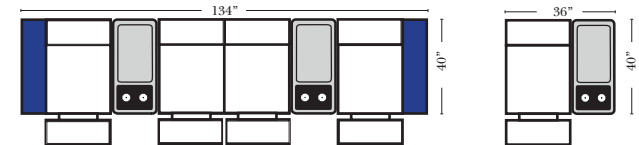

4C Sofa w/2 Large Straight Console Arms-53134

Armless Chair w/Large Straight Console Arm-53128