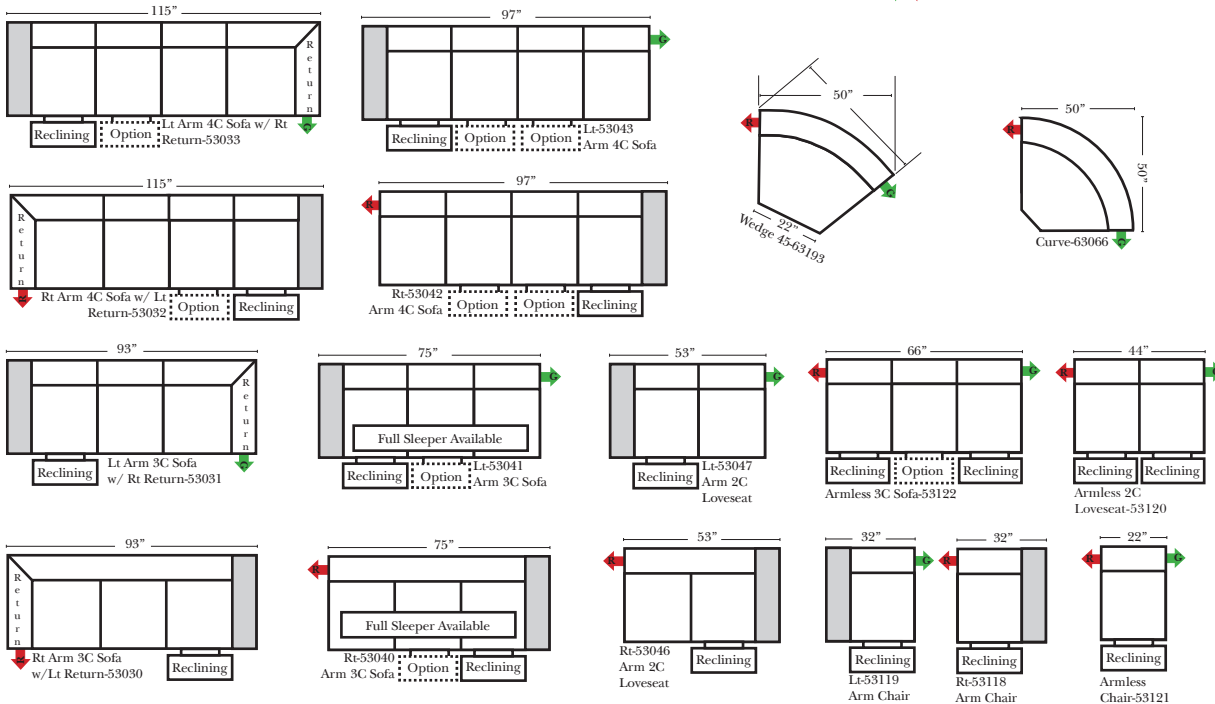

Sleeper Options: (Additional Charges Apply)

- Deluxe Mattress (Full Size Only)
- 5" Memory Foam Mattress (Full Size Only)

Note:

All Dimensions are approximate, if accuracy is crucial, please contact us for validation of the dimensions shown. However, a 1" to 2" variance can still apply due to foam and upholstery.

90 Degree / L-Shape Sectional

Put Green Arrows with Red Arrows to Create Sectional Groups → ←

Home Theater Seating - Console Arms

Pre-Configured Home Theater Seating

v.05.06.23

Small Straight-63118 Console Arm
Small Wedge-63119 Console Arm
Large Straight-63116 Console Arm
Large Wedge-63117 Console Arm