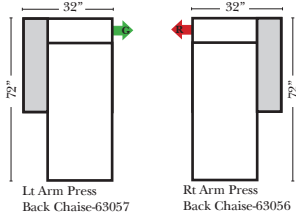

Sleeper Options: (Additional Charges Apply)

- Deluxe Mattress (Full Size Only)
- 5" Memory Foam Mattress (Full Size Only)

Note:

All Dimensions are approximate, if accuracy is crucial, please contact us for validation of the dimensions shown. However, a 1" to 2" variance can still apply due to foam and upholstery.

90 Degree / L-Shape Sectional

Put Green Arrows with Red Arrows to Create Sectional Groups → ←

Home Theater Seating - Console Arms

Pre-Configured Home Theater Seating

v.05.06.23

Small Straight-63118 Console Arm
Small Wedge-63119 Console Arm
Large Straight-63116 Console Arm
Large Wedge-63117 Console Arm