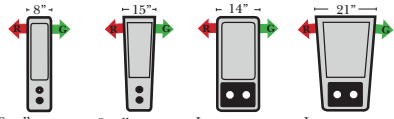

Sleeper Options: (Additional Charges Apply)

- Deluxe Mattress (Full Size Only)
- 5" Memory Foam Mattress (Full Size Only)

Note:

All Dimensions are approximate, if accuracy is crucial, please contact us for validation of the dimensions shown. However, a 1" to 2" variance can still apply due to foam and upholstery.

90 Degree / L-Shape Sectional

Put Green Arrows with Red Arrows to Create Sectional Groups → ←

Home Theater Seating - Console Arms

Pre-Configured Home Theater Seating

v.05.06.23

Small Straight-63118 Console Arm
Small Wedge-63119 Console Arm
Large Straight-63116 Console Arm
Large Wedge-63117 Console Arm