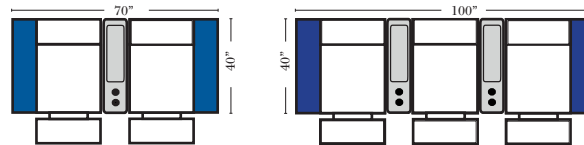

Home Theater Pre-Configured Small Straight & Wedge Consoles

2C Loveseat w/1 Small Straight Console Arm-53142

3C Sofa w/2 Small Straight Console Arms-53140