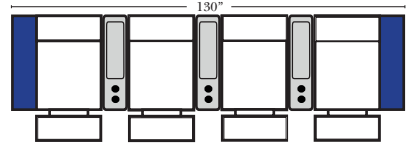

4C Sofa w/3 Small Straight Console Arms-53146