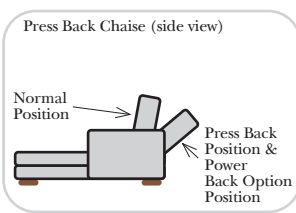

Sleeper Options: (Additional Charges Apply)

- Deluxe Mattress (Full Size Only)
- 5" Memory Foam Mattress (Full Size Only)

Note:

All Dimensions are approximate, if accuracy is crucial, please contact us for validation of the dimensions shown. However, a 1" to 2" variance can still apply due to foam and upholstery.

90 Degree / L-Shape Sectional

Put Green Arrows with Red Arrows to Create Sectional Groups → ←

Home Theater Seating - Console Arms

Pre-Configured Home Theater Seating

v.05.06.23

Small Straight-63118 Console Arm
Small Wedge-63119 Console Arm
Large Straight-63116 Console Arm
Large Wedge-63117 Console Arm