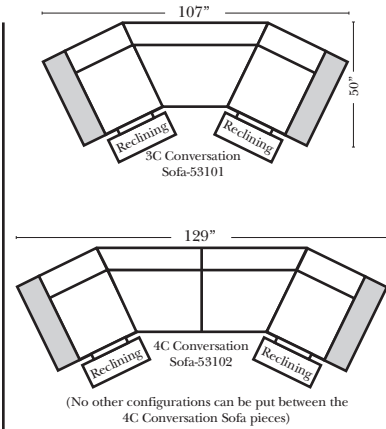

Standard

Put Green Arrows with Red Arrows to Create Sectional Groups → ←

2-Piece Curve Sectional

Put Blue Arrows with Yellow Arrows to Create Sectional Groups → ←

Conversation Sofas

Features & Options

Standard:

Sleeper Options: (Additional Charges Apply)

- Deluxe Mattress (Full Size Only)
- 5" Memory Foam Mattress (Full Size Only)

Note:

All Dimensions are approximate, if accuracy is crucial, please contact us for validation of the dimensions shown. However, a 1" to 2" variance can still apply due to foam and upholstery.