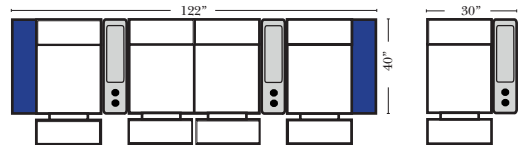

4C Sofa w/2 Small Straight Console Arms-53144

Armless Chair w/Small Straight Console Arm-53126