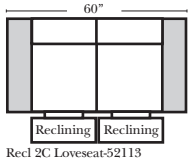

Reclining Standard/Sleeper

Put Blue Arrows with Yellow Arrows to Create Sectional Groups

**Portable Double Theater Arm (2) (Black, Hammered Antique, or Silver) Cup Holder (Fabric or Leather)

(13" W x 21" D x 6"H)