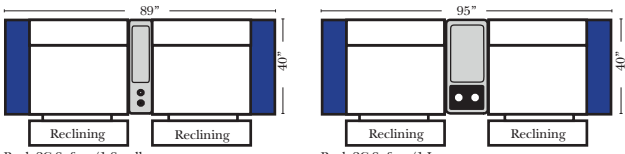

Recl 2C Sofa w/1 Large Straight Console Arm-52130

Recl 2C Sofa w/1 Small Straight Console Arm-52150