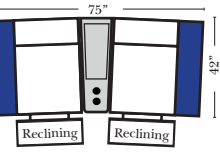

Recl 3C Sofa w/2 Small Wedge Console Arms-53141