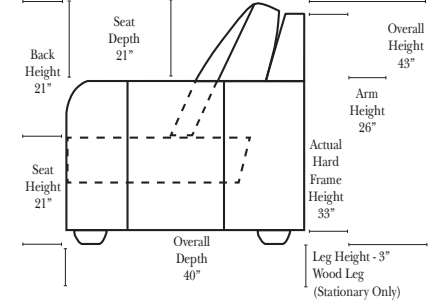

Suggested Configurations

v.10.22.18

The Suggested Configurations below are only a sample of what the imagination can create, please enjoy creating the configuration that fits your lifestyle, using the ideas below and from the items on the opposite page.