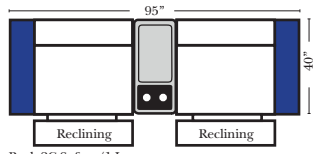

Recl 2C Sofa w/1 Large Straight Console Arm-52130