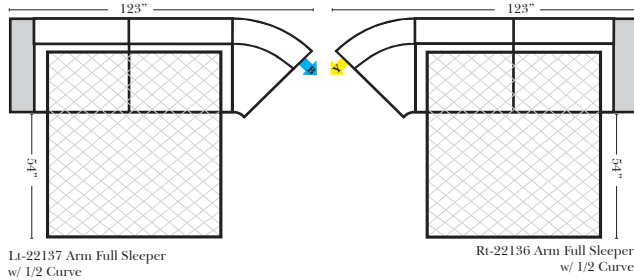

Reclining Standard/Sleeper

Put Blue Arrows with Yellow Arrows to Create Sectional Groups

**Portable Double Theater Arm (2) (Black, Hammered Antique, or Silver) Cup Holder (Fabric or Leather)

(13" W x 21" D x 6"H)

- Sleeper Options: Full Size Available**
- Add Deluxe Innerspring Mattress
 - Add 5" Memory Foam Mattress

Note:
All Dimensions are approximate, if accuracy is crucial, please contact us for validation of the dimensions shown. However, a 1" to 2" variance can still apply due to foam and upholstery.