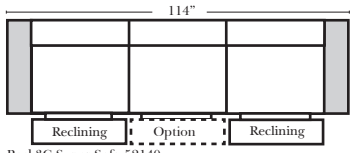

Reclining Standard/Sleeper

Put Blue Arrows with Yellow Arrows to Create Sectional Groups

**Portable Double Theater Arm (2) (Black, Hammered Antique, or Silver) Cup Holder (Fabric or Leather)

(13" W x 21" D x 6"H)