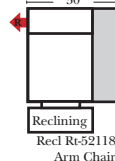

Reclining 90 Degree / L-Shape Sectional / Sleeper / Armless / Conversation

Put Green Arrows with Red Arrows to Create Sectional Groups