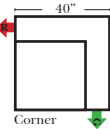

Reclining 90 Degree / L-Shape Sectional / Sleeper / Armless / Conversation

Put Green Arrows with Red Arrows to Create Sectional Groups