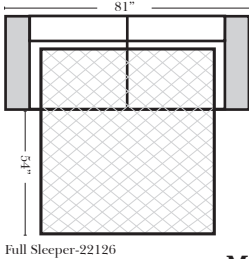

Reclining Standard/Sleeper

Put Blue Arrows with Yellow Arrows to Create Sectional Groups

**Portable Double Theater Arm (2) (Black, Hammered Antique, or Silver) Cup Holder (Fabric or Leather)

(13" W x 21" D x 6"H)