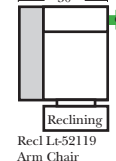

Reclining 90 Degree / L-Shape Sectional / Sleeper / Armless / Conversation

Put Green Arrows with Red Arrows to Create Sectional Groups