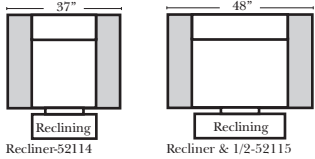

Reclining Standard/Sleeper

Put Blue Arrows with Yellow Arrows to Create Sectional Groups

**Portable Double Theater Arm (2) (Black, Hammered Antique, or Silver) Cup Holder (Fabric or Leather)

(13" W x 21" D x 6"H)