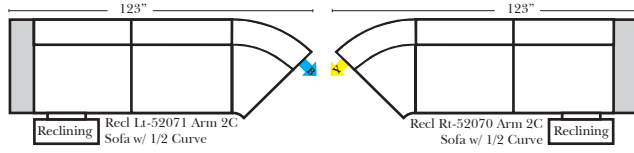

Reclining Standard/Sleeper

Put Blue Arrows with Yellow Arrows to Create Sectional Groups

**Portable Double Theater Arm (2) (Black, Hammered Antique, or Silver) Cup Holder (Fabric or Leather)

(13" W x 21" D x 6"H)

- Sleeper Options: Full Size Available**
- Add Deluxe Innerspring Mattress
 - Add 5" Memory Foam Mattress

Note:
All Dimensions are approximate, if accuracy is crucial, please contact us for validation of the dimensions shown. However, a 1" to 2" variance can still apply due to foam and upholstery.