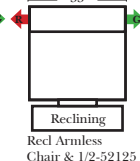

Reclining 90 Degree / L-Shape Sectional / Sleeper / Armless / Conversation

Put Green Arrows with Red Arrows to Create Sectional Groups