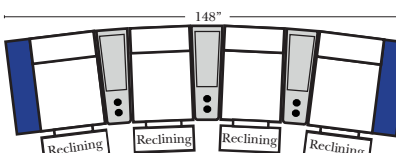

Recl 4C Sofa w/3 Small Wedge Console Arms-53147