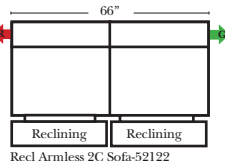

Reclining 90 Degree / L-Shape Sectional / Sleeper / Armless / Conversation

Put Green Arrows with Red Arrows to Create Sectional Groups