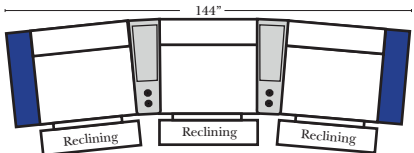

Recl 3C Super Sofa w/2 Small Wedge Console Arms-52159