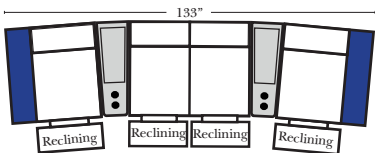

Recl 4C Sofa w/2 Small Wedge Console Arms-53145