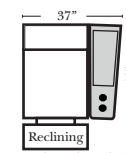

Recl Arms Chair w/Small Wedge Console Arm-53127