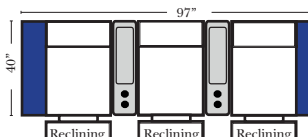

Pre-Configured Recl 2C & 3C Super Sofas Small & Large - Straight & Wedge Consoles (Left Side of Page)

Recl 3C Sofa w/2 Small Straight Console Arms-53140