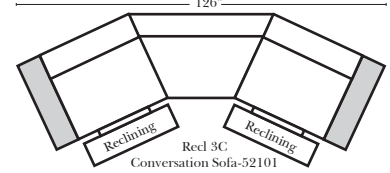

Reclining 90 Degree / L-Shape Sectional / Sleeper / Armless / Conversation

Put Green Arrows with Red Arrows to Create Sectional Groups