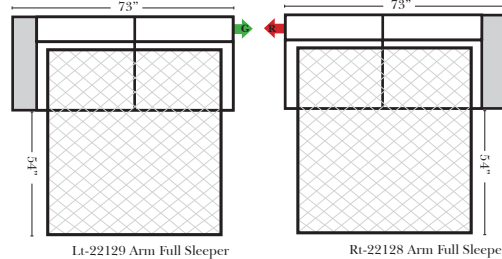

Reclining 90 Degree / L-Shape Sectional / Sleeper / Armless / Conversation

Put Green Arrows with Red Arrows to Create Sectional Groups