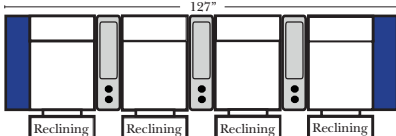

Recl 4C Sofa w/3 Small Straight Console Arms-53146