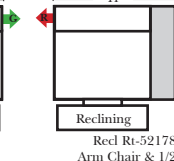

Reclining 90 Degree / L-Shape Sectional / Sleeper / Armless / Conversation

Put Green Arrows with Red Arrows to Create Sectional Groups