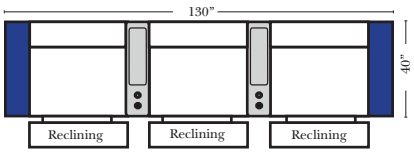

Recl 3C Super Sofa w/2 Small Straight Console Arm-52158