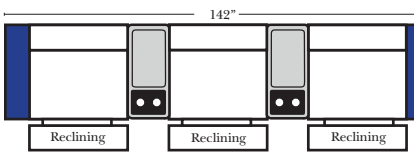

Recl 3C Super Sofa w/2 Large Straight Console Arm-52138