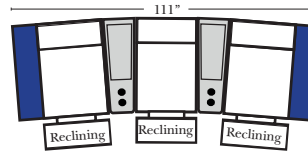

Recl 3C Sofa w/2 Small Wedge Console Arms-53141