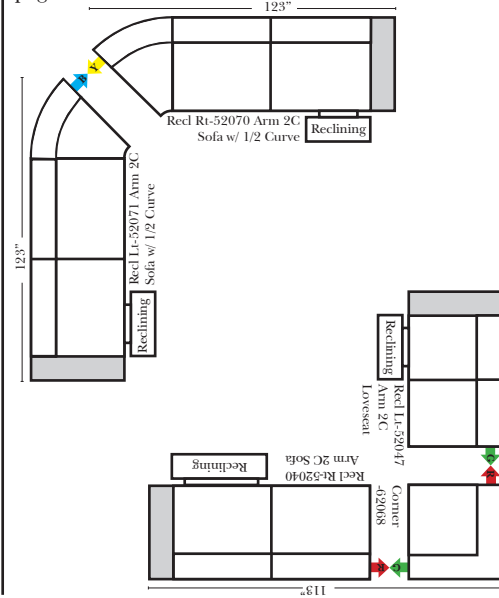

Suggested Configurations

v.10.22.18

The Suggested Configurations below are only a sample of what the imagination can create, please enjoy creating the configuration that fits your lifestyle, using the ideas below and from the items on the opposite page.