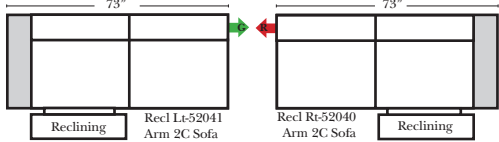

Reclining 90 Degree / L-Shape Sectional / Sleeper / Armless / Conversation

Put Green Arrows with Red Arrows to Create Sectional Groups