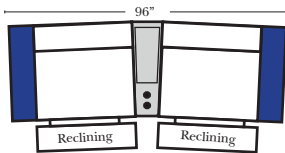

Recl 2C Sofa w/1 Small Wedge Console Arm-52151