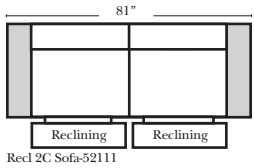

Reclining Standard/Sleeper

Put Blue Arrows with Yellow Arrows to Create Sectional Groups

**Portable Double Theater Arm (2) (Black, Hammered Antique, or Silver) Cup Holder (Fabric or Leather)

(13" W x 21" D x 6"H)