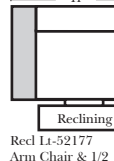

Reclining 90 Degree / L-Shape Sectional / Sleeper / Armless / Conversation

Put Green Arrows with Red Arrows to Create Sectional Groups