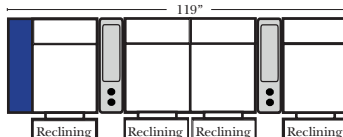

Recl 4C Sofa w/2 Small Straight Console Arms-53144