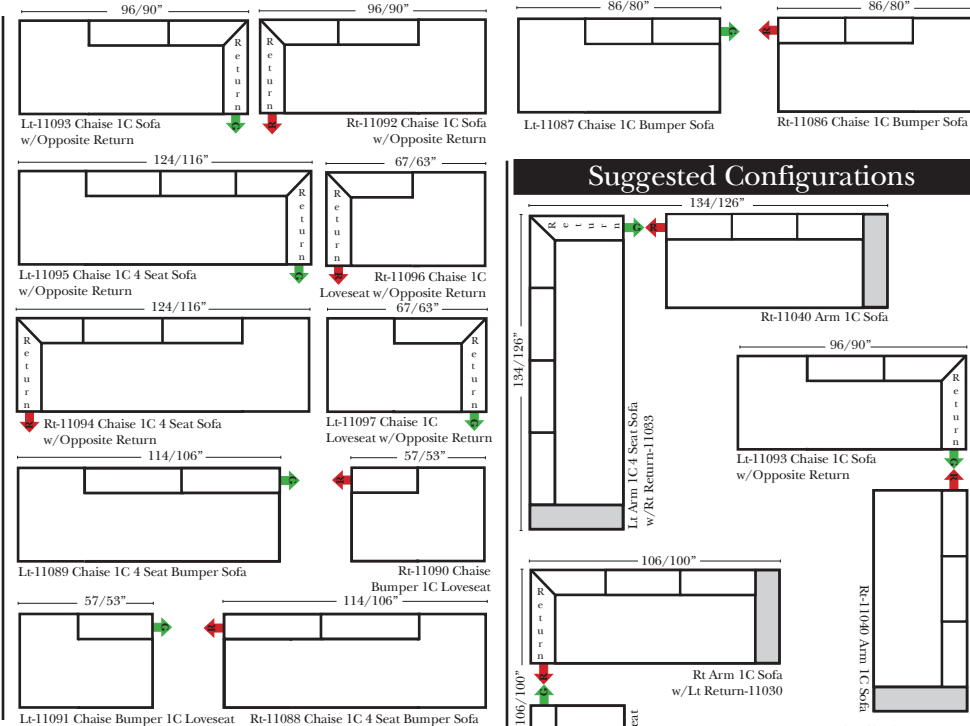

**Standard, Armless & Ottomans**

Put Green Arrows with Red Arrows to Create Sectional Groups

**Bumper Chaise & Return Chaise**

Green Arrows with Red Arrows to mix with some of the L-Shaped pieces.

**Suggested Configurations**

**Options:**

- No. 33 Firm Foam

**Sleeper Options:** (No Sleepers are available for this style)

**L-Shape / 90 Degree Sectional** (All 4 seat items ship as one piece if stationary, two pieces if motion installed)

Put Green Arrows with Red Arrows to Create Sectional Groups

**Note:**

All Dimensions are approximate, if accuracy is crucial, please contact us for validation of the dimensions shown. However, a 1" to 2" variance can still apply due to foam and upholstery.