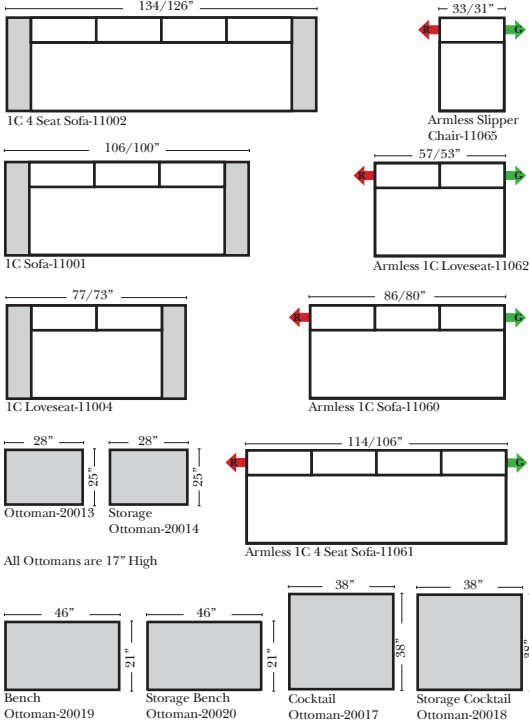

**Standard, Armless & Ottomans**

Put Green Arrows with Red Arrows to Create Sectional Groups

**Bumper Chaise & Return Chaise**

Green Arrows with Red Arrows to mix with some of the L-Shaped pieces.

**Suggested Configurations**

**Options:**

- No. 33 Firm Foam

**Sleeper Options:** (No Sleepers are available for this style)

**L-Shape / 90 Degree Sectional** (All 4 seat items ship as one piece if stationary, two pieces if motion installed)

Put Green Arrows with Red Arrows to Create Sectional Groups

**Note:**

All Dimensions are approximate, if accuracy is crucial, please contact us for validation of the dimensions shown. However, a 1" to 2" variance can still apply due to foam and upholstery.