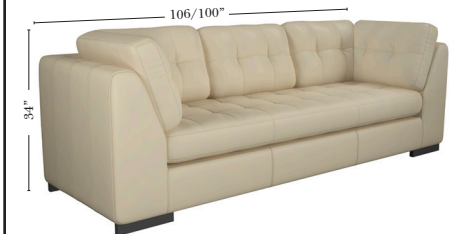

L-Shape / 90 Degree Sectional (All 4 seat items ship as one piece if stationary, two pieces if motion installed)

Put Green Arrows with Red Arrows to Create Sectional Groups

Note:

All Dimensions are approximate, if accuracy is crucial, please contact us for validation of the dimensions shown. However, a 1" to 2" variance can still apply due to foam and upholstery.