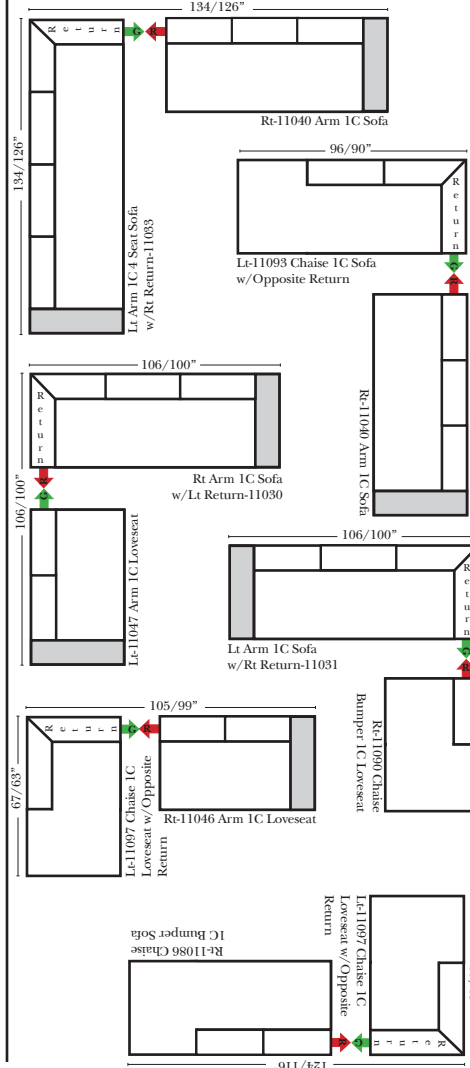

**Standard, Armless & Ottomans**

Put Green Arrows with Red Arrows to Create Sectional Groups

**Bumper Chaise & Return Chaise**

Green Arrows with Red Arrows to mix with some of the L-Shaped pieces.

**Suggested Configurations**

**Options:**

- No. 33 Firm Foam

**Sleeper Options:** (No Sleepers are available for this style)

**L-Shape / 90 Degree Sectional** (All 4 seat items ship as one piece if stationary, two pieces if motion installed)

Put Green Arrows with Red Arrows to Create Sectional Groups

**Note:**

All Dimensions are approximate, if accuracy is crucial, please contact us for validation of the dimensions shown. However, a 1" to 2" variance can still apply due to foam and upholstery.