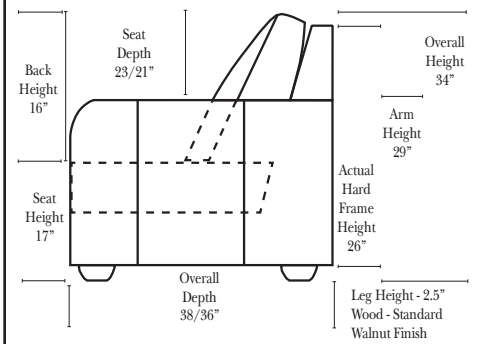

Suggested Configurations

Features

Standard:

- Available in Full & Top Grain Leathers
- Available in Luxury Fabrics
- All Hardwood Frames
- Legs are standard as Walnut color, available in Cherry, Chocolate, Espresso, Honey Oak, & Shadow

Options:

- No. 33 Firm Foam

Sleeper Options: (No Sleepers are available for this style)