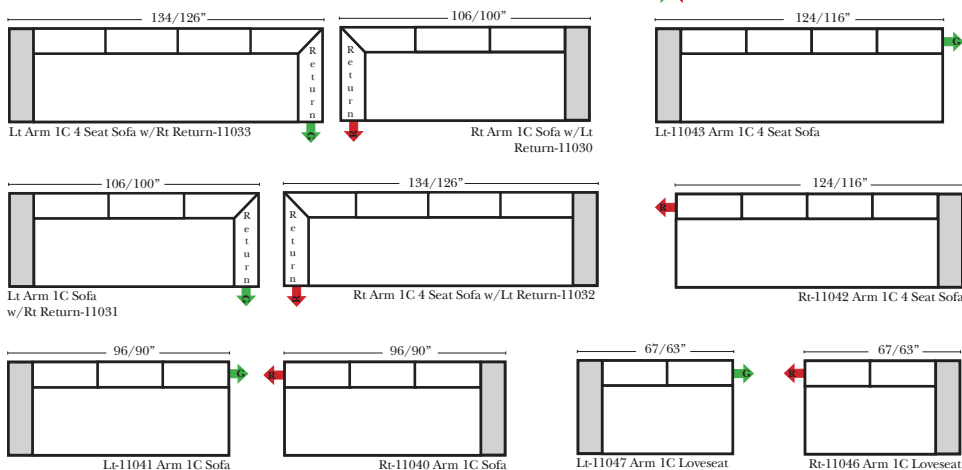

**Options:**

- No. 33 Firm Foam

**Sleeper Options:** (No Sleepers are available for this style)

**L-Shape / 90 Degree Sectional** (All 4 seat items ship as one piece if stationary, two pieces if motion installed)

Put Green Arrows with Red Arrows to Create Sectional Groups

**Note:**

All Dimensions are approximate, if accuracy is crucial, please contact us for validation of the dimensions shown. However, a 1" to 2" variance can still apply due to foam and upholstery.