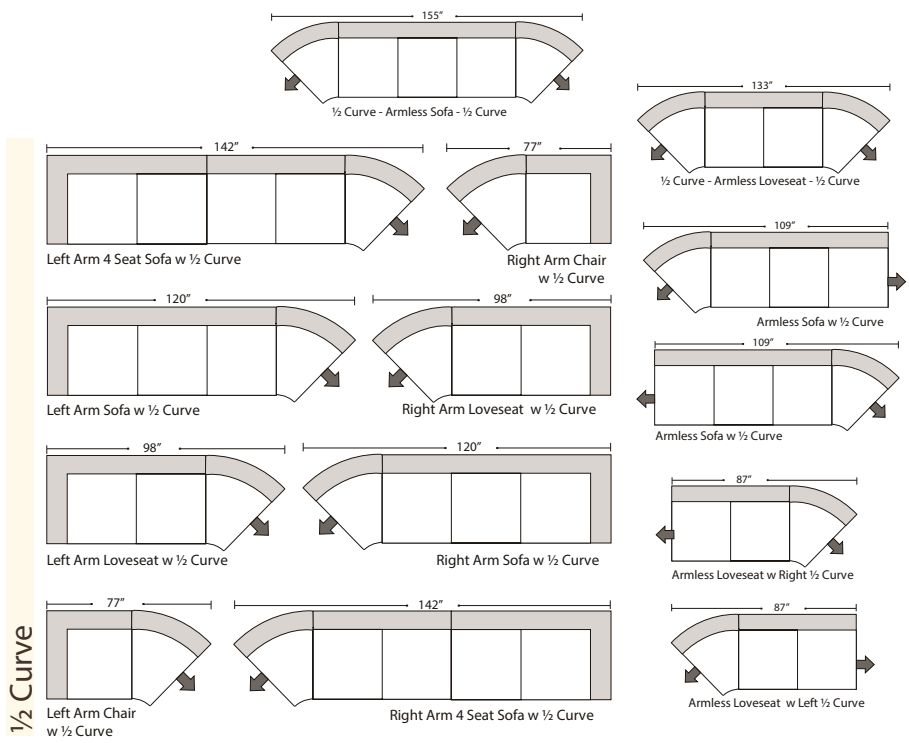

### Features

06/26/2021

**Standard:**

- All Full or Top-Grain Leather
- All hardwood frames

**Options:**

- Down Seats (Additional Charges Apply)
- Down Backs (Additional Charges Apply)
- No. 33 Firm Seating

Note: All sizes are approximate.