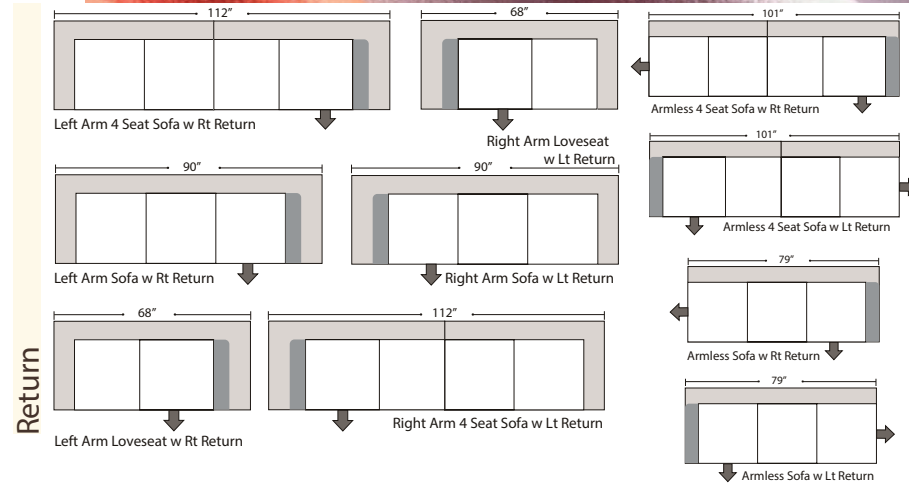

### Features

06/26/2021

**Standard:**

- All Full or Top-Grain Leather
- All hardwood frames

**Options:**

- Down Seats (Additional Charges Apply)
- Down Backs (Additional Charges Apply)
- No. 33 Firm Seating

Note: All sizes are approximate.