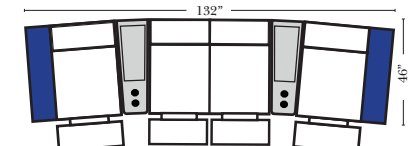

4C Sofa w/2 Small Wedge Console Arms-53145