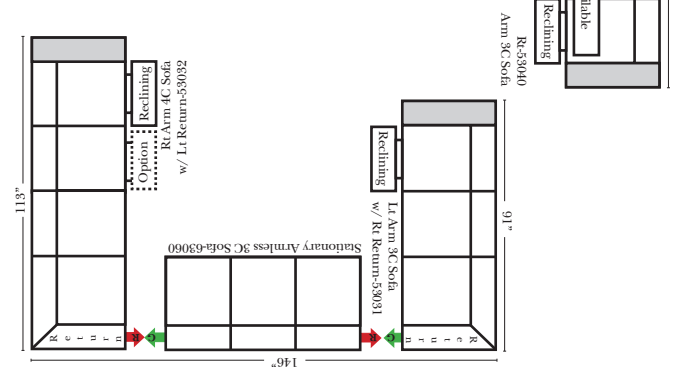

23126 3C Full Sleeper

23129 Lt Arm 3C Full Sleeper

23128 Rt Arm 3C Full Sleeper

23137 Lt Arm 3C Full Sleeper w/ 1/2 Curve

23136 Rt Arm 3C Full Sleeper w/ 1/2 Curve

Home Theater Seating - Console Arms

Pre-Configured Home Theater Seating