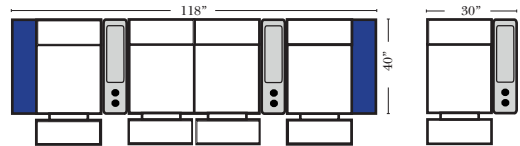

Home Theater Pre-Configured Small Straight & Wedge Consoles

2C Loveseat w/1 Small Straight Console Arm-53142

3C Sofa w/2 Small Straight Console Arms-53140

4C Sofa w/2 Small Straight Console Arms-53144

Armless Chair w/Small Straight Console Arm-53126