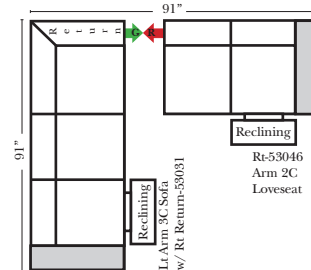

23126 3C Full Sleeper

23129 Lt Arm 3C Full Sleeper

23128 Rt Arm 3C Full Sleeper

23137 Lt Arm 3C Full Sleeper w/ 1/2 Curve

23136 Rt Arm 3C Full Sleeper w/ 1/2 Curve

Home Theater Seating - Console Arms

Pre-Configured Home Theater Seating