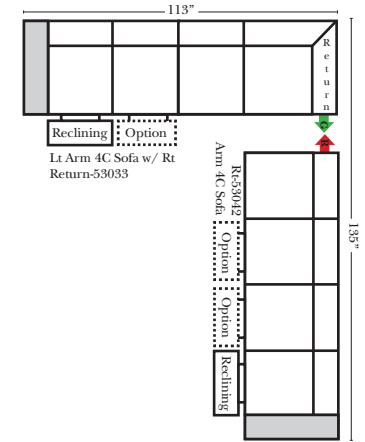

23126 3C Full Sleeper

23129 Lt Arm 3C Full Sleeper

23128 Rt Arm 3C Full Sleeper

23137 Lt Arm 3C Full Sleeper w/ 1/2 Curve

23136 Rt Arm 3C Full Sleeper w/ 1/2 Curve

Home Theater Seating - Console Arms

Pre-Configured Home Theater Seating