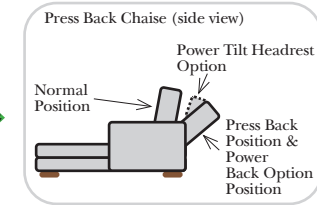

90 Degree / L-Shape Sectional

Put Green Arrows with Red Arrows to Create Sectional Groups → ←