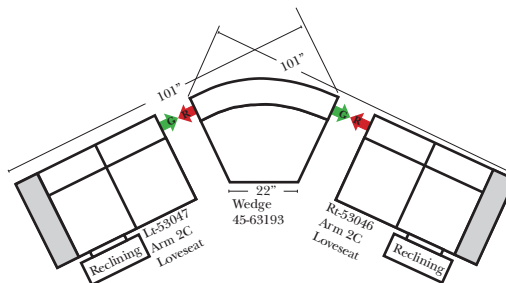

23126 3C Full Sleeper

23129 Lt Arm 3C Full Sleeper

23128 Rt Arm 3C Full Sleeper

23137 Lt Arm 3C Full Sleeper w/ 1/2 Curve

23136 Rt Arm 3C Full Sleeper w/ 1/2 Curve

Home Theater Seating - Console Arms

Pre-Configured Home Theater Seating