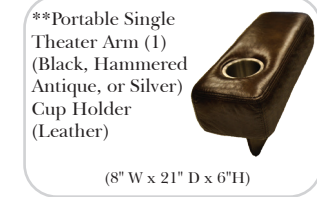

90 Degree / L-Shape Sectional

Put Green Arrows with Red Arrows to Create Sectional Groups → ←