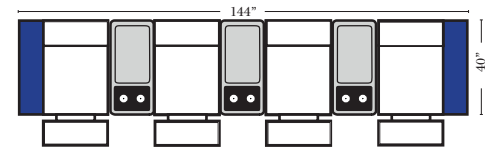

4C Sofa w/3 Large Straight Console Arms-53136