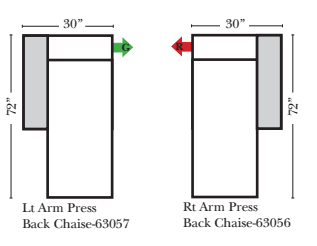

90 Degree / L-Shape Sectional

Put Green Arrows with Red Arrows to Create Sectional Groups → ←