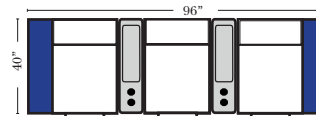

3C Sofa w/2 Small Straight Console Arms-53140