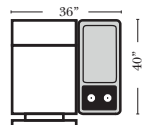

4C Sofa w/3 Small Wedge Console Arms-53147

Home Theater Pre-Configured Large Straight & Wedge Consoles

2C Loveseat w/1 Large Straight Console Arm-53132

3C Sofa w/2 Large Straight Console Arms-53130

4C Sofa w/2 Large Straight Console Arms-53134