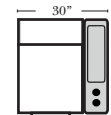

Home Theater Pre-Configured Small Straight & Wedge Consoles

2C Loveseat w/1 Small Straight Console Arm-53142

3C Sofa w/2 Small Straight Console Arms-53140

4C Sofa w/2 Small Straight Console Arms-53144

Armless Chair w/Small Straight Console Arm-53126