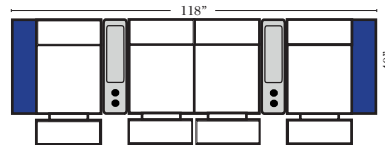

4C Sofa w/2 Small Straight Console Arms-53144