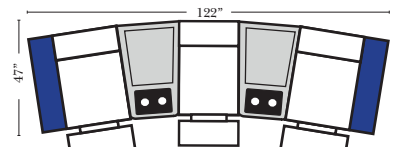

3C Sofa w/2 Large Wedge Console Arms-53131