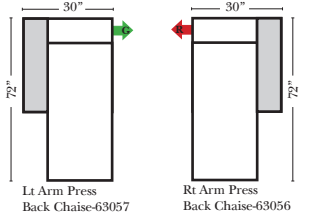

Sleeper Options: (Additional Charges Apply)

- Deluxe Mattress (Full Size Only)
- 5" Memory Foam Mattress (Full Size Only)

Note:

All Dimensions are approximate, if accuracy is crucial, please contact us for validation of the dimensions shown. However, a 1" to 2" variance can still apply due to foam and upholstery.

90 Degree / L-Shape Sectional

Put Green Arrows with Red Arrows to Create Sectional Groups → ←

Sleepers

Suggested Configurations

v.05.06.23

Sleeper Options: (Additional charges apply)

- Deluxe Innerspring Mattress: Full
- 5" Memory Foam Mattress: Full Only