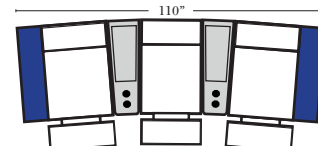

3C Sofa w/2 Small Wedge Console Arms-53141