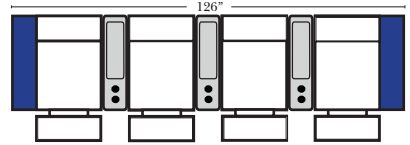

Home Theater Pre-Configured Small Straight & Wedge Consoles

2C Loveseat w/1 Small Straight Console Arm-53142

3C Sofa w/2 Small Straight Console Arms-53140

4C Sofa w/2 Small Straight Console Arms-53144

Armless Chair w/Small Straight Console Arm-53126