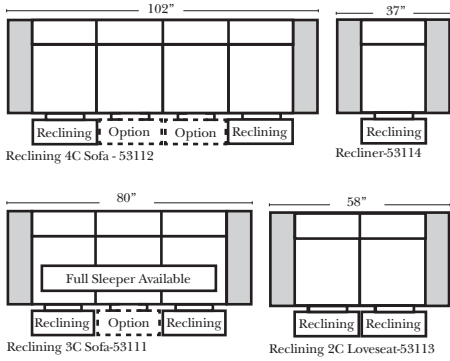

Standard

Put Green Arrows with Red Arrows to Create Sectional Groups → ←