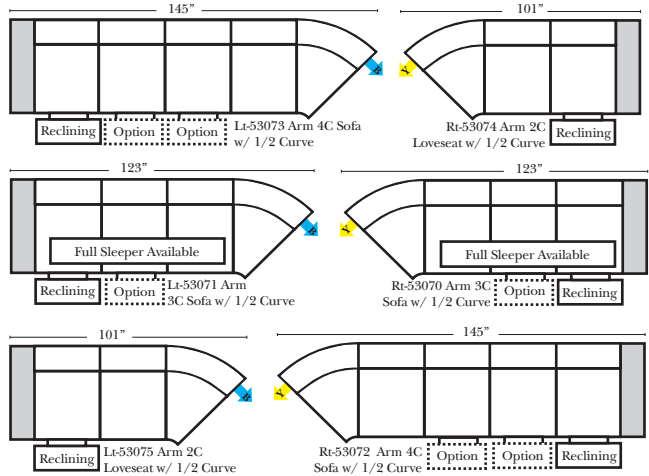

Standard

Put Green Arrows with Red Arrows to Create Sectional Groups → ←

2-Piece Curve Sectional

Put Blue Arrows with Yellow Arrows to Create Sectional Groups → ←

Conversation Sofas

Features & Options

Standard:

Sleeper Options: (Additional Charges Apply)

- Deluxe Mattress (Full Size Only)
- 5" Memory Foam Mattress (Full Size Only)

Note:

All Dimensions are approximate, if accuracy is crucial, please contact us for validation of the dimensions shown. However, a 1" to 2" variance can still apply due to foam and upholstery.