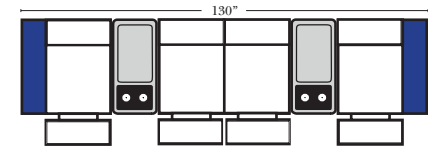

4C Sofa w/3 Small Wedge Console Arms-53147

Home Theater Pre-Configured Large Straight & Wedge Consoles

2C Loveseat w/1 Large Straight Console Arm-53132

3C Sofa w/2 Large Straight Console Arms-53130

4C Sofa w/2 Large Straight Console Arms-53134