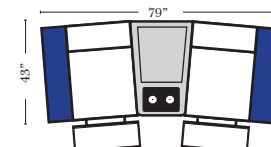

4C Sofa w/3 Small Wedge Console Arms-53147

Home Theater Pre-Configured Large Straight & Wedge Consoles

2C Loveseat w/1 Large Straight Console Arm-53132

3C Sofa w/2 Large Straight Console Arms-53130

4C Sofa w/2 Large Straight Console Arms-53134

Armless Chair w/Large Straight Console Arm-53128

4C Sofa w/3 Large Straight Console Arms-53136

2C Loveseat w/1 Large Wedge Console Arms-53133

3C Sofa w/2 Large Wedge Console Arms-53131

4C Sofa w/2 Large Wedge Console Arms-53135