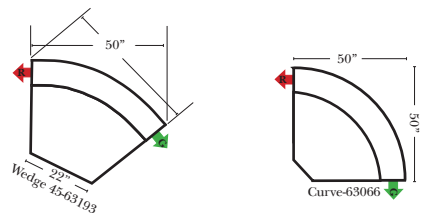

Sleeper Options: (Additional Charges Apply)

- Deluxe Mattress (Full Size Only)
- 5" Memory Foam Mattress (Full Size Only)

Note:

All Dimensions are approximate, if accuracy is crucial, please contact us for validation of the dimensions shown. However, a 1" to 2" variance can still apply due to foam and upholstery.

90 Degree / L-Shape Sectional

Put Green Arrows with Red Arrows to Create Sectional Groups → ←

Sleepers

Suggested Configurations

v.05.06.23

Sleeper Options: (Additional charges apply)

- Deluxe Innerspring Mattress: Full
- 5" Memory Foam Mattress: Full Only