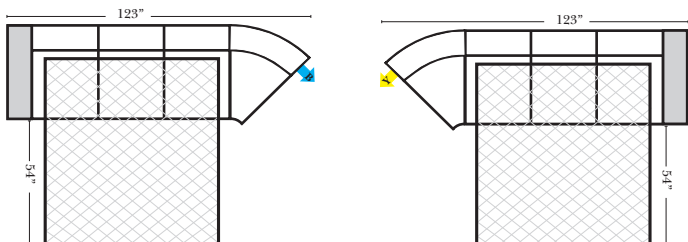

23137 Lt Arm 3C Full Sleeper w/ 1/2 Curve

23136 Rt Arm 3C Full Sleeper w/ 1/2 Curve