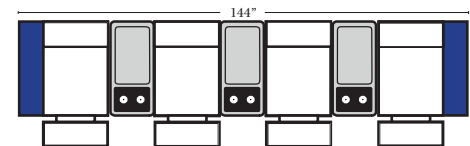

4C Sofa w/3 Large Straight Console Arms-53136