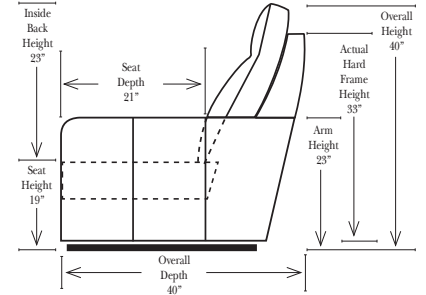

Standard

Put Green Arrows with Red Arrows to Create Sectional Groups → ←

2-Piece Curve Sectional

Put Blue Arrows with Yellow Arrows to Create Sectional Groups → ←

Conversation Sofas

Features & Options

Standard:

Sleeper Options: (Additional Charges Apply)

- Deluxe Mattress (Full Size Only)
- 5" Memory Foam Mattress (Full Size Only)

Note:

All Dimensions are approximate, if accuracy is crucial, please contact us for validation of the dimensions shown. However, a 1" to 2" variance can still apply due to foam and upholstery.