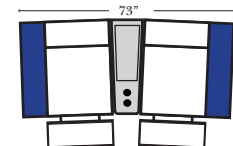

Home Theater Pre-Configured Small Straight & Wedge Consoles

2C Loveseat w/1 Small Straight Console Arm-53142

3C Sofa w/2 Small Straight Console Arms-53140

4C Sofa w/2 Small Straight Console Arms-53144

Armless Chair w/Small Straight Console Arm-53126

4C Sofa w/3 Small Straight Console Arms-53146

2C Loveseat w/1 Small Wedge Console Arms-53143

3C Sofa w/2 Small Wedge Console Arms-53141

4C Sofa w/2 Small Wedge Console Arms-53145

Armless Chair w/Small Wedge Console Arm-53127