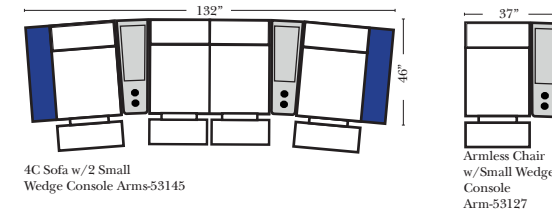

Home Theater Pre-Configured Small Straight & Wedge Consoles