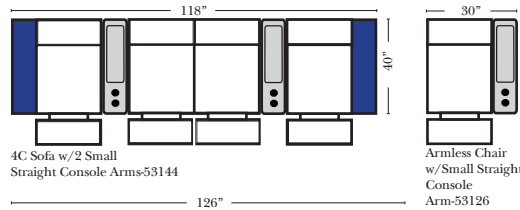

Home Theater Pre-Configured Small Straight & Wedge Consoles