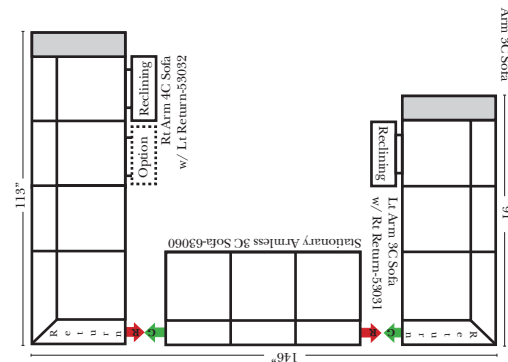

23126 3C Full Sleeper

23129 Lt Arm 3C Full Sleeper

23128 Rt Arm 3C Full Sleeper

23137 Lt Arm 3C Full Sleeper w/ 1/2 Curve

23136 Rt Arm 3C Full Sleeper w/ 1/2 Curve

Home Theater Seating - Console Arms

Pre-Configured Home Theater Seating