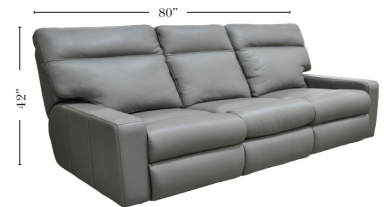

**Standard:**

- Available in Top Grain Leathers only
- All Hardwood Frames
- **Selected Sku's available in Stationary**
- Options** (No Additional Charges)
- No. 33 Firm Foam

**Options: (Additional Charges Apply)**

- Power Recliner Mechanism
- Power Lumbar
- Power Tilt Headrest
- Center Seat Recliner (See Option Note)
- Rechargeable Battery Pack (Operates 2 Motors)
- Swivel Recliner Base (2 Arm Recliner Only)
- Swivel Glider Mechanism (2 Arm Recliner Only)
- Glider Mechanism (2 Arm Recliner Only)
- Lift Chair Dual Motor Mechanism (Lifts Person to a Standing Position), (2 Arm Recliner Only)
- Leather Upholstered Swivel Base (2 Arm Recliner Only)
- Power 180° Swivel Glider Mechanism (2 Arm Recliner Only)
- Swivel Table for Console Arms (Espresso or Walnut Wood Finish)
- \*\*Portable Single Theater Arm (1) (Black, Hammered Antique, or Silver) Cup Holder (Leather)

**Sleeper Options: (Additional Charges Apply)**

- Deluxe Mattress (Full Size Only)
- 5" Memory Foam Mattress (Full Size Only)

**Note:**

All Dimensions are approximate, if accuracy is crucial, please contact us for validation of the dimensions shown. However, a 1" to 2" variance can still apply due to foam and upholstery.