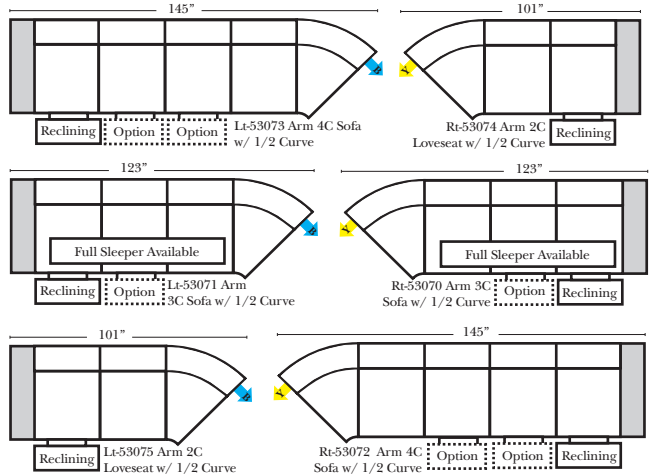

**Standard**

Put Green Arrows with Red Arrows to Create Sectional Groups → ←

**2-Piece Curve Sectional**

Put Blue Arrows with Yellow Arrows to Create Sectional Groups → ←

**Conversation Sofas**

**Features & Options**

**Sleeper Options: (Additional Charges Apply)**

- Deluxe Mattress (Full Size Only)
- 5" Memory Foam Mattress (Full Size Only)

**Note:**

All Dimensions are approximate, if accuracy is crucial, please contact us for validation of the dimensions shown. However, a 1" to 2" variance can still apply due to foam and upholstery.