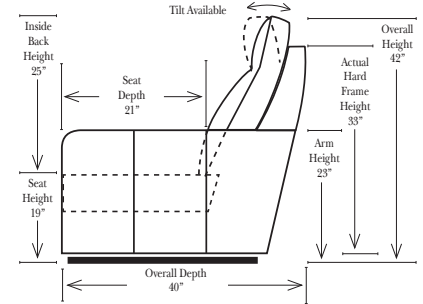

**Standard**

Put Green Arrows with Red Arrows to Create Sectional Groups → ←

**2-Piece Curve Sectional**

Put Blue Arrows with Yellow Arrows to Create Sectional Groups → ←

**Conversation Sofas**

**Features & Options**

**Sleeper Options: (Additional Charges Apply)**

- Deluxe Mattress (Full Size Only)
- 5" Memory Foam Mattress (Full Size Only)

**Note:**

All Dimensions are approximate, if accuracy is crucial, please contact us for validation of the dimensions shown. However, a 1" to 2" variance can still apply due to foam and upholstery.