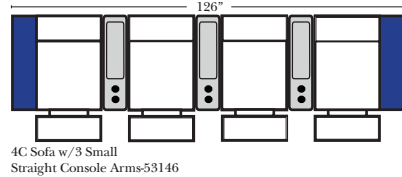

Home Theater Pre-Configured Small Straight & Wedge Consoles