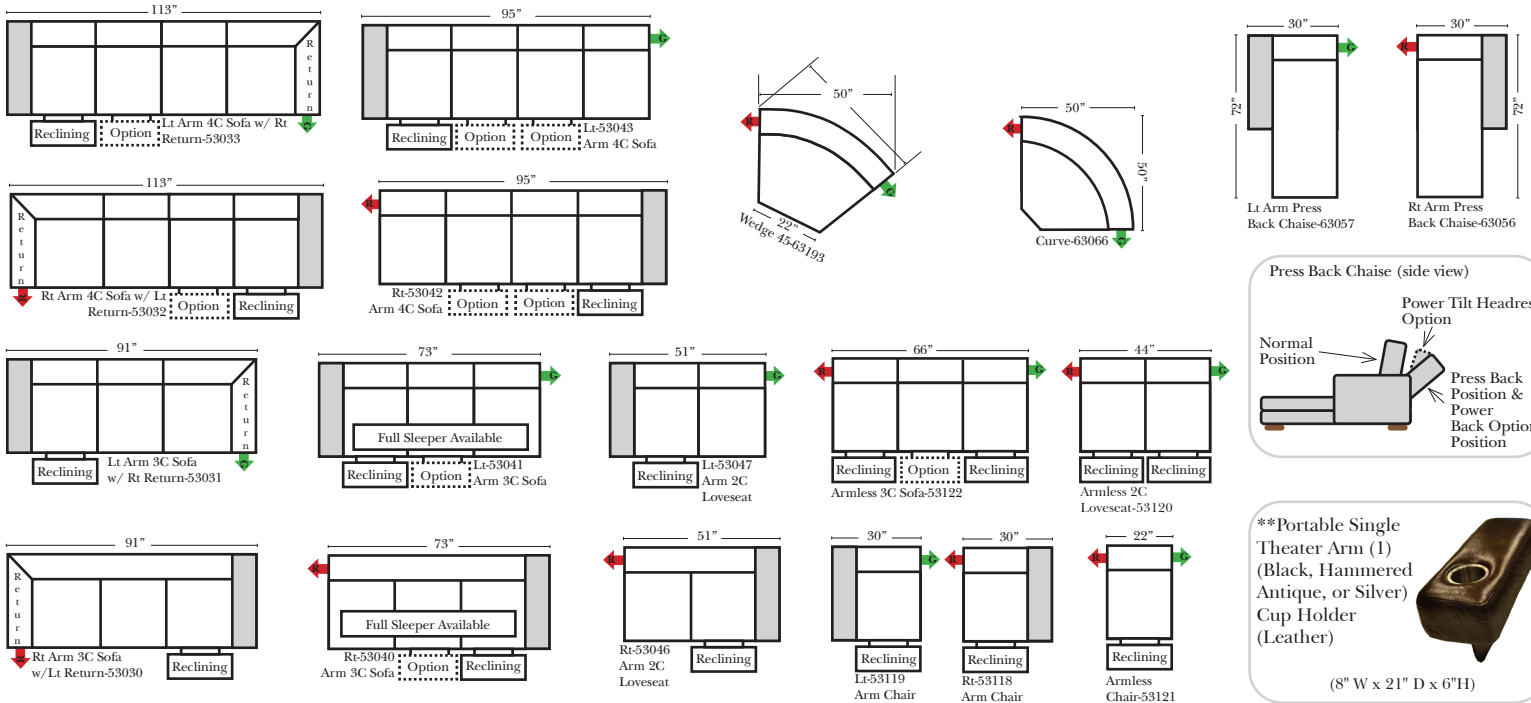

**Sleeper Options: (Additional Charges Apply)**

- Deluxe Mattress (Full Size Only)
- 5" Memory Foam Mattress (Full Size Only)

**Note:**

All Dimensions are approximate, if accuracy is crucial, please contact us for validation of the dimensions shown. However, a 1" to 2" variance can still apply due to foam and upholstery.

**90 Degree / L-Shape Sectional**

Put Green Arrows with Red Arrows to Create Sectional Groups → ←

**Sleepers**

**Suggested Configurations**

v.05.06.23

**Sleeper Options:** (Additional charges apply)

- Deluxe Innerspring Mattress: Full
- 5" Memory Foam Mattress: Full Only