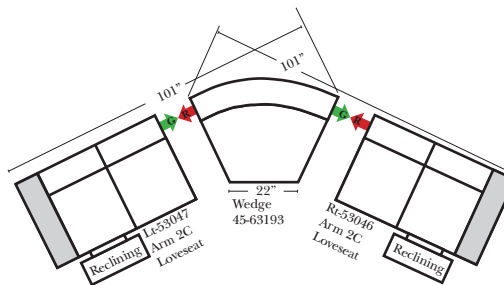

23126 3C Full Sleeper

23129 Lt Arm 3C Full Sleeper

23128 Rt Arm 3C Full Sleeper

23137 Lt Arm 3C Full Sleeper w/ 1/2 Curve

23136 Rt Arm 3C Full Sleeper w/ 1/2 Curve

Home Theater Seating - Console Arms

Pre-Configured Home Theater Seating