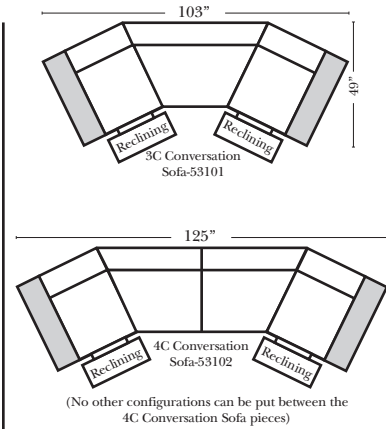

**Standard**

Put Green Arrows with Red Arrows to Create Sectional Groups → ←

**2-Piece Curve Sectional**

Put Blue Arrows with Yellow Arrows to Create Sectional Groups → ←

**Conversation Sofas**

**Features & Options**

**Sleeper Options: (Additional Charges Apply)**

- Deluxe Mattress (Full Size Only)
- 5" Memory Foam Mattress (Full Size Only)

**Note:**

All Dimensions are approximate, if accuracy is crucial, please contact us for validation of the dimensions shown. However, a 1" to 2" variance can still apply due to foam and upholstery.