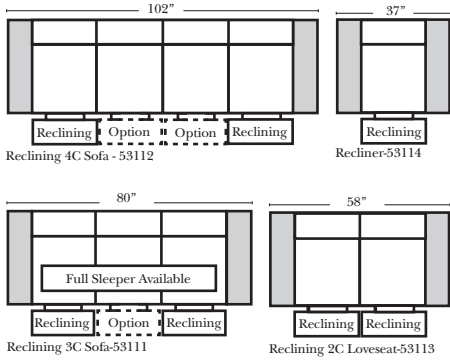

**Standard**

Put Green Arrows with Red Arrows to Create Sectional Groups → ←

**2-Piece Curve Sectional**

Put Blue Arrows with Yellow Arrows to Create Sectional Groups → ←

**Conversation Sofas**

**Features & Options**

**Sleeper Options: (Additional Charges Apply)**

- Deluxe Mattress (Full Size Only)
- 5" Memory Foam Mattress (Full Size Only)

**Note:**

All Dimensions are approximate, if accuracy is crucial, please contact us for validation of the dimensions shown. However, a 1" to 2" variance can still apply due to foam and upholstery.