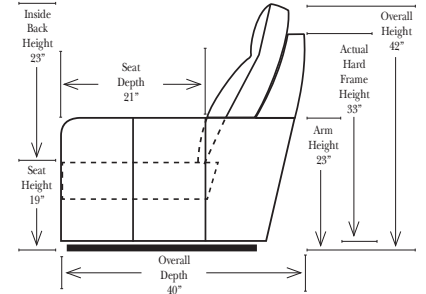

Standard

Put Green Arrows with Red Arrows to Create Sectional Groups → ←

2-Piece Curve Sectional

Put Blue Arrows with Yellow Arrows to Create Sectional Groups → ←

Conversation Sofas

Features & Options

Standard:

Sleeper Options: (Additional Charges Apply)

- Deluxe Mattress (Full Size Only)
- 5" Memory Foam Mattress (Full Size Only)

Note:

All Dimensions are approximate, if accuracy is crucial, please contact us for validation of the dimensions shown. However, a 1" to 2" variance can still apply due to foam and upholstery.