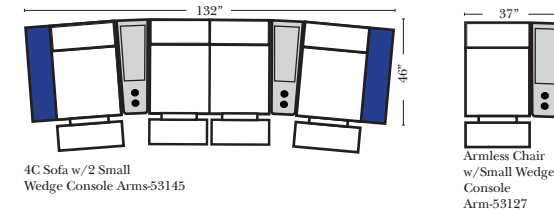

Home Theater Pre-Configured Small Straight & Wedge Consoles