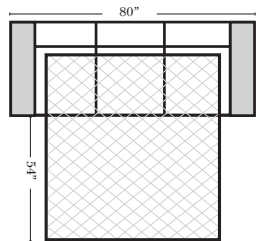

Sleepers

Suggested Configurations

v.05.06.23

Sleeper Options: (Additional charges apply)

- Deluxe Innerspring Mattress: Full
- 5" Memory Foam Mattress: Full Only

The Suggested Configurations below are only a sample of what the imagination can create, please enjoy creating the configuration that fits your lifestyle, using the ideas below and from the items on the other pages.

23126 3C Full Sleeper