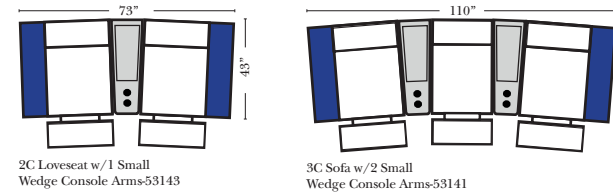

Home Theater Seating - Console Arms

Pre-Configured Home Theater Seating

v.05.06.23

Large console arm wood finish is standard as Espresso, available in Walnut - Small console is upholstered.

Home Theater Pre-Configured Small Straight & Wedge Consoles