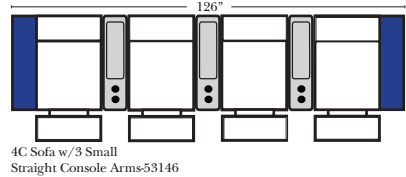

Home Theater Pre-Configured Small Straight & Wedge Consoles