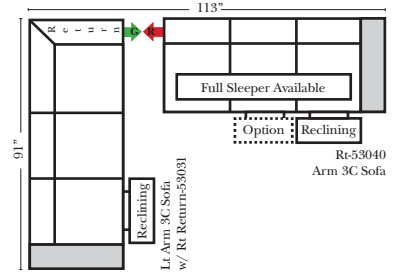

Sleeper Options: (Additional Charges Apply)

- Deluxe Mattress (Full Size Only)
- 5" Memory Foam Mattress (Full Size Only)

Note:

All Dimensions are approximate, if accuracy is crucial, please contact us for validation of the dimensions shown. However, a 1" to 2" variance can still apply due to foam and upholstery.

23126 3C Full Sleeper

23129 Lt Arm 3C Full Sleeper

23128 Rt Arm 3C Full Sleeper

23137 Lt Arm 3C Full Sleeper w/ 1/2 Curve

23136 Rt Arm 3C Full Sleeper w/ 1/2 Curve

Home Theater Seating - Console Arms

Pre-Configured Home Theater Seating