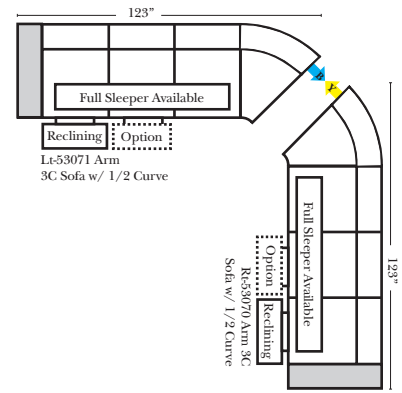

Sleeper Options: (Additional Charges Apply)

- Deluxe Mattress (Full Size Only)
- 5" Memory Foam Mattress (Full Size Only)

Note:

All Dimensions are approximate, if accuracy is crucial, please contact us for validation of the dimensions shown. However, a 1" to 2" variance can still apply due to foam and upholstery.

23126 3C Full Sleeper

23129 Lt Arm 3C Full Sleeper

23128 Rt Arm 3C Full Sleeper

23137 Lt Arm 3C Full Sleeper w/ 1/2 Curve

23136 Rt Arm 3C Full Sleeper w/ 1/2 Curve

Home Theater Seating - Console Arms

Pre-Configured Home Theater Seating