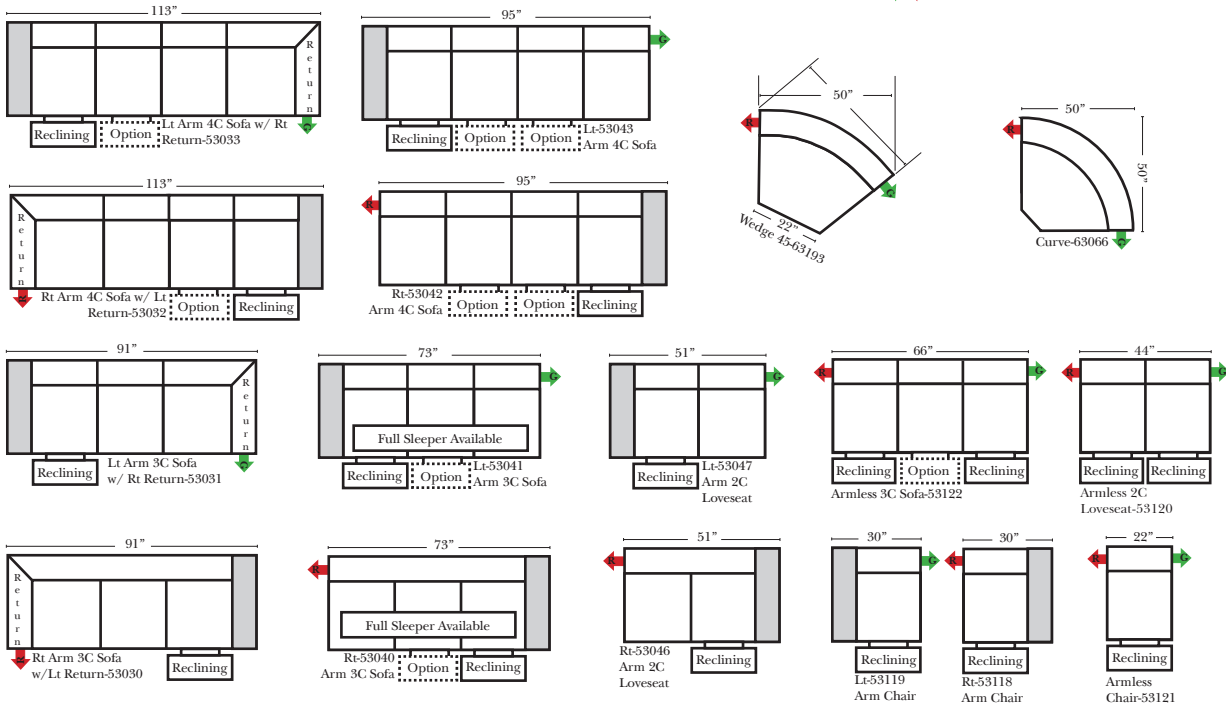

Sleeper Options: (Additional Charges Apply)

- Deluxe Mattress (Full Size Only)
- 5" Memory Foam Mattress (Full Size Only)

Note:

All Dimensions are approximate, if accuracy is crucial, please contact us for validation of the dimensions shown. However, a 1" to 2" variance can still apply due to foam and upholstery.

90 Degree / L-Shape Sectional

Put Green Arrows with Red Arrows to Create Sectional Groups → ←

Sleepers

Suggested Configurations

v.05.06.23

Sleeper Options: (Additional charges apply)

- Deluxe Innerspring Mattress: Full
- 5" Memory Foam Mattress: Full Only