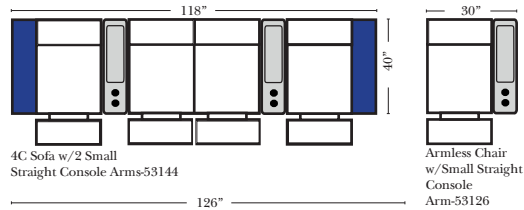

Home Theater Pre-Configured Small Straight & Wedge Consoles