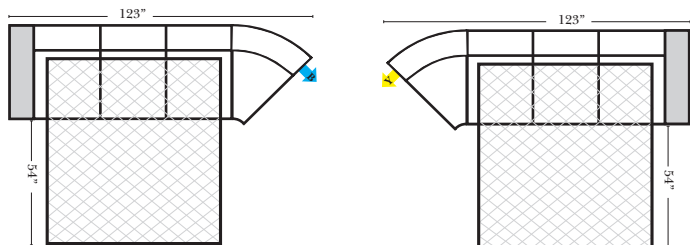

23137 Lt Arm 3C Full Sleeper w/ 1/2 Curve

23136 Rt Arm 3C Full Sleeper w/ 1/2 Curve