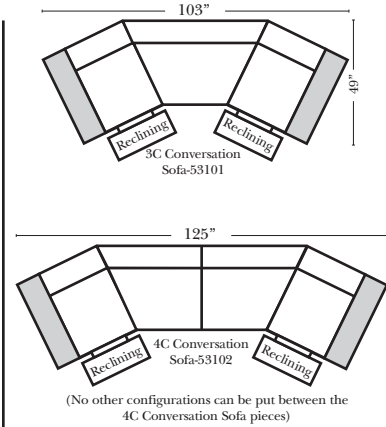

Standard

Put Green Arrows with Red Arrows to Create Sectional Groups → ←

2-Piece Curve Sectional

Put Blue Arrows with Yellow Arrows to Create Sectional Groups → ←

Conversation Sofas

Features & Options

Standard:

Sleeper Options: (Additional Charges Apply)

- Deluxe Mattress (Full Size Only)
- 5" Memory Foam Mattress (Full Size Only)

Note:

All Dimensions are approximate, if accuracy is crucial, please contact us for validation of the dimensions shown. However, a 1" to 2" variance can still apply due to foam and upholstery.

90 Degree / L-Shape Sectional

Put Green Arrows with Red Arrows to Create Sectional Groups → ←

Sleepers

Suggested Configurations

v.05.06.23

Sleeper Options: (Additional charges apply)

- Deluxe Innerspring Mattress: Full
- 5" Memory Foam Mattress: Full Only