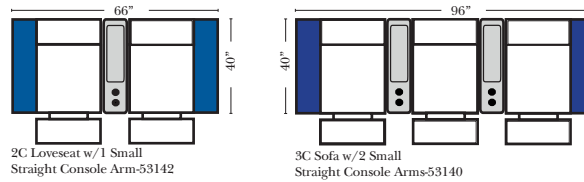

Home Theater Pre-Configured Small Straight & Wedge Consoles