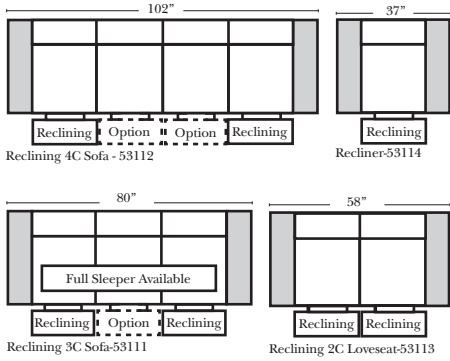

Standard

Put Green Arrows with Red Arrows to Create Sectional Groups → ←

2-Piece Curve Sectional

Put Blue Arrows with Yellow Arrows to Create Sectional Groups → ←

Conversation Sofas

Features & Options

Standard:

Sleeper Options: (Additional Charges Apply)

- Deluxe Mattress (Full Size Only)
- 5" Memory Foam Mattress (Full Size Only)

Note:

All Dimensions are approximate, if accuracy is crucial, please contact us for validation of the dimensions shown. However, a 1" to 2" variance can still apply due to foam and upholstery.