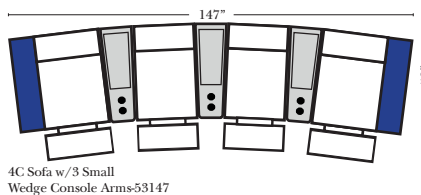

Home Theater Pre-Configured Small Straight & Wedge Consoles