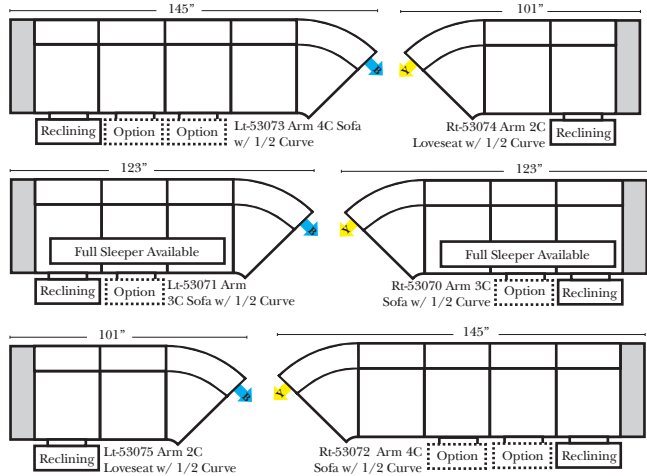

Standard

Put Green Arrows with Red Arrows to Create Sectional Groups → ←

2-Piece Curve Sectional

Put Blue Arrows with Yellow Arrows to Create Sectional Groups → ←

Conversation Sofas

Features & Options

Standard:

Sleeper Options: (Additional Charges Apply)

- Deluxe Mattress (Full Size Only)
- 5" Memory Foam Mattress (Full Size Only)

Note:

All Dimensions are approximate, if accuracy is crucial, please contact us for validation of the dimensions shown. However, a 1" to 2" variance can still apply due to foam and upholstery.

90 Degree / L-Shape Sectional

Put Green Arrows with Red Arrows to Create Sectional Groups → ←

Sleepers

Suggested Configurations

v.05.06.23

Sleeper Options: (Additional charges apply)

- Deluxe Innerspring Mattress: Full
- 5" Memory Foam Mattress: Full Only