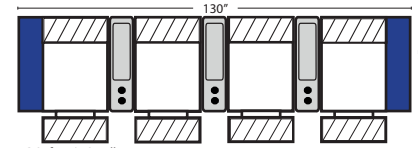

4C Sofa w/3 Small Straight Console Arms-53862