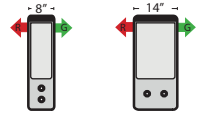

Small Straight-63120ss Console Arm
Large Straight-63122ls Console Arm

High Back Console Arms - Not Available on Pre-Configured Home Theater Seating

**Portable Single Theater Arm (1) (Black, Hammered Antique, or Silver) Cup Holder (Fabric or Leather) (Used with 24" Style)