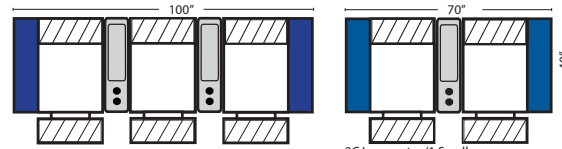

Home Theater

3C Sofa w/2 Small Straight Console Arms-53858