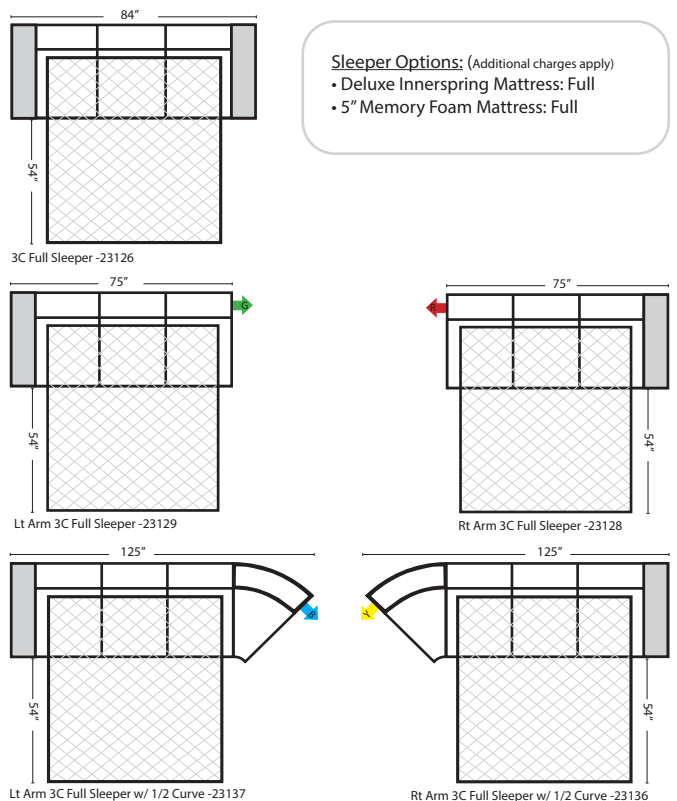

- Sleeper Options:** (Additional Charges Apply)
- Deluxe Mattress (Full Size Only)
 - 5" Memory Foam Mattress (Full Size Only)

Note:
All Dimensions are approximate, if accuracy is crucial, please contact us for validation of the dimensions shown. However, a 1" to 2" variance can still apply due to foam and upholstery.

L-Shape Sectionals

Power Seats and Power Headrests - Standard

v.05.10.23

Conversations & Chaises

Suggested Configurations

Sleepers

Power Seats and Power Headrests - Standard

v.05.10.23