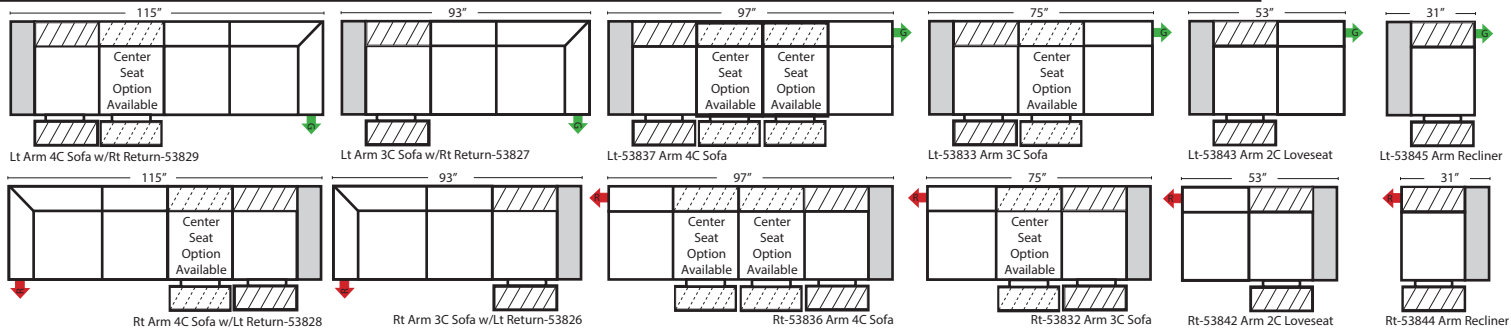

L-Shape Sectionals