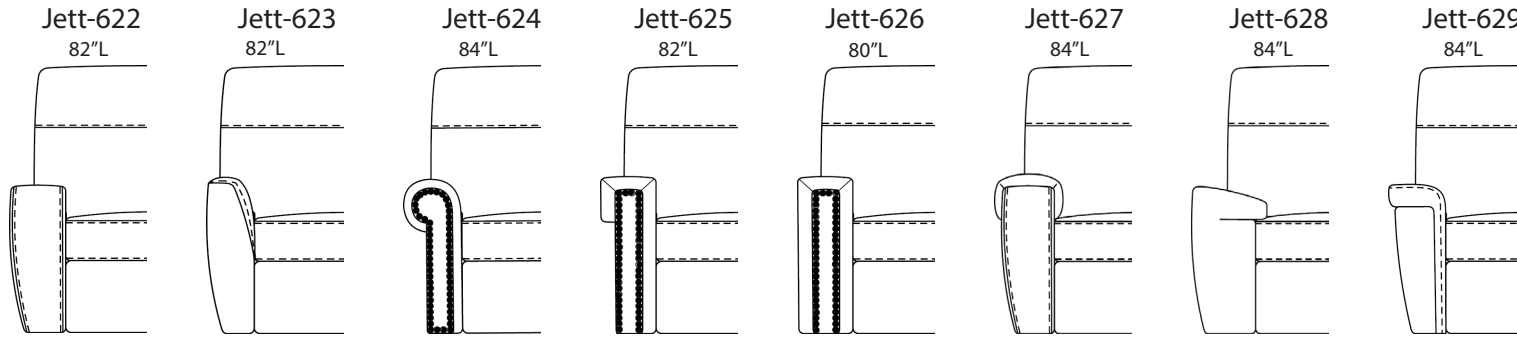

Jett = 8 Arm Choices

Power Seats and Power Headrests - Standard

Standard / Armless

2-Piece Curve Sectionals

Dimensions on these pages are for the 624, 627, 628, & 629
622, 626-Subtract 2" per arm
623, & 625 Subtract 1" per arm

Feature & Options

- Standard:**
- Available in Top Grain Leathers only
 - All Hardwood Frames
 - Selected Sku's available in Stationary
- Options (No Additional Charges)**
- No. 33 Firm Foam

- Options:** (Additional Charges Apply)
- Power Lumbar
 - Center Seat Recliner (Standard with Power Seats & Power Tilt Headrest) See Option Note
 - Rechargeable Battery Pack (Operates 2 Motors)
 - Swivel Table for Console Arms (Espresso or Walnut Wood Finish)
 - Portable Single Theater Arm (1) (Black, Hammered Antique, or Silver) Cup Holder

- Sleeper Options:** (Additional Charges Apply)
- Deluxe Mattress (Full Size Only)
 - 5" Memory Foam Mattress (Full Size Only)

Note:
All Dimensions are approximate, if accuracy is crucial, please contact us for validation of the dimensions shown. However, a 1" to 2" variance can still apply due to foam and upholstery.

(8" W x 21" D x 6"H)

Home Theater

3C Sofa w/2 Small Straight Console Arms-53858

2C Loveseat w/1 Small Straight Console Arm-53856

2C Loveseat w/1 Large Straight Console Arm-53846

3C Sofa w/2 Large Straight Console Arms-53848