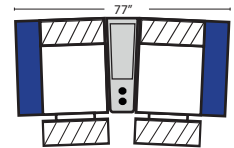

2C Loveseat w/1 Large Wedge Console Arms-53847