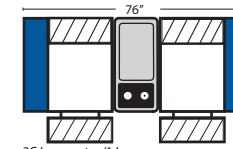

2C Loveseat w/1 Large Straight Console Arm-53846