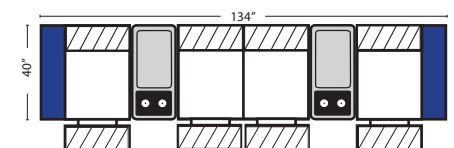

4C Sofa w/2 Large Straight Console Arms-53850