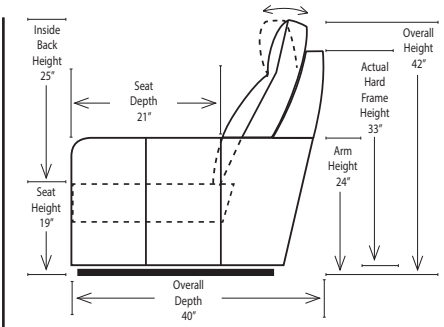

Jett = 8 Arm Choices

Power Seats and Power Headrests - Standard

Standard / Armless

2-Piece Curve Sectionals

Dimensions on these pages are for the 624, 627, 628, & 629
622, 626-Subtract 2" per arm
623, & 625 Subtract 1" per arm

- Sleeper Options:** (Additional Charges Apply)
- Deluxe Mattress (Full Size Only)
 - 5" Memory Foam Mattress (Full Size Only)

Note:
All Dimensions are approximate, if accuracy is crucial, please contact us for validation of the dimensions shown. However, a 1" to 2" variance can still apply due to foam and upholstery.