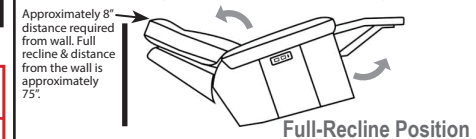

Jett = 8 Arm Choices

Power Seats and Power Headrests - Standard

Standard / Armless

2-Piece Curve Sectionals

Dimensions on these pages are for the 624, 627, 628, & 629
622, 626-Subtract 2" per arm
623, & 625 Subtract 1" per arm

- Sleeper Options:** (Additional Charges Apply)
- Deluxe Mattress (Full Size Only)
 - 5" Memory Foam Mattress (Full Size Only)

Note:
All Dimensions are approximate, if accuracy is crucial, please contact us for validation of the dimensions shown. However, a 1" to 2" variance can still apply due to foam and upholstery.