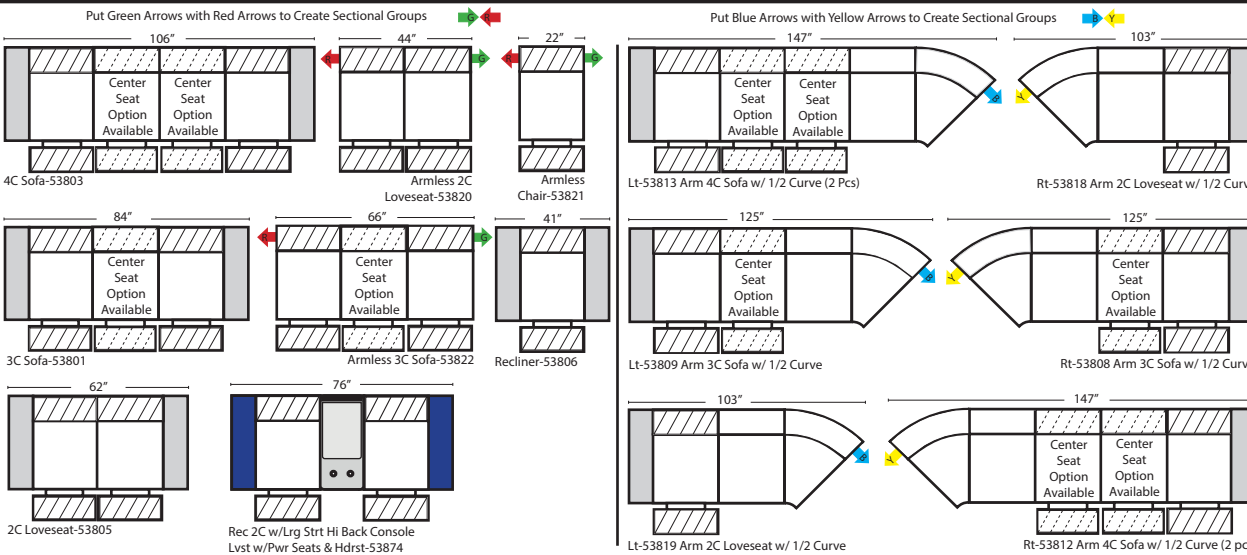

Jett = 8 Arm Choices

Power Seats and Power Headrests - Standard

Standard / Armless

2-Piece Curve Sectionals

Dimensions on these pages are for the 624, 627, 628, & 629
622, 626-Subtract 2" per arm
623, & 625 Subtract 1" per arm

Feature & Options

- Standard:**
- Available in Top Grain Leathers only
 - All Hardwood Frames
 - Selected Sku's available in Stationary
- Options (No Additional Charges)**
- No. 33 Firm Foam

- Options:** (Additional Charges Apply)
- Power Lumbar
 - Center Seat Recliner (Standard with Power Seats & Power Tilt Headrest) See Option Note
 - Rechargeable Battery Pack (Operates 2 Motors)
 - Swivel Table for Console Arms (Espresso or Walnut Wood Finish)
 - Portable Single Theater Arm (1) (Black, Hammered Antique, or Silver) Cup Holder

- Sleeper Options:** (Additional Charges Apply)
- Deluxe Mattress (Full Size Only)
 - 5" Memory Foam Mattress (Full Size Only)

Note:
All Dimensions are approximate, if accuracy is crucial, please contact us for validation of the dimensions shown. However, a 1" to 2" variance can still apply due to foam and upholstery.