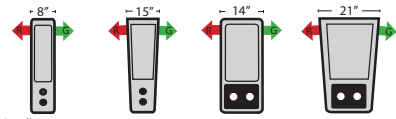

Power Seats and Power Headrests - Standard

v.05.10.23

Home Theater Components

Small Straight-63118 Console Arm
Small Wedge-63119 Console Arm
Large Straight-63116 Console Arm
Large Wedge-63117 Console Arm

Large console arm wood finish is standard as Espresso, available in Walnut - Small console is upholstered.