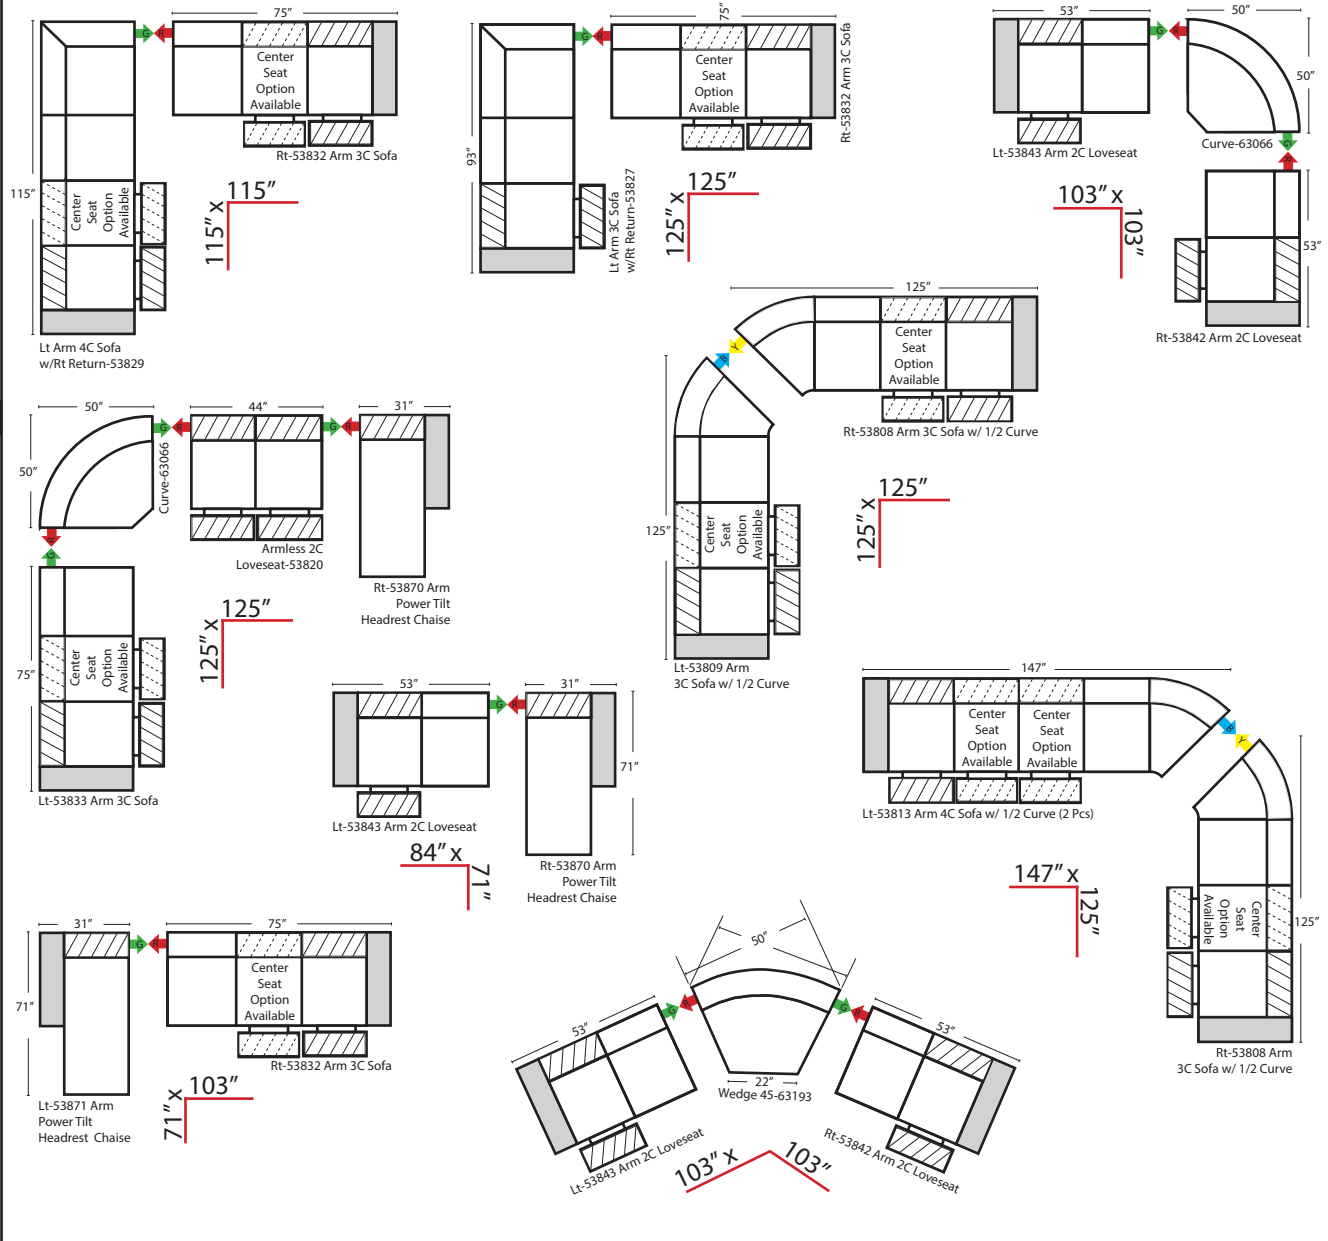

- Sleeper Options:** (Additional Charges Apply)
- Deluxe Mattress (Full Size Only)
 - 5" Memory Foam Mattress (Full Size Only)

Note:
All Dimensions are approximate, if accuracy is crucial, please contact us for validation of the dimensions shown. However, a 1" to 2" variance can still apply due to foam and upholstery.

L-Shape Sectionals

Power Seats and Power Headrests - Standard

v.05.10.23

Conversations & Chaises

Suggested Configurations

Sleepers

Power Seats and Power Headrests - Standard

v.05.10.23

(8" W x 21" D x 6"H)

Home Theater

3C Sofa w/2 Small Straight Console Arms-53858

2C Loveseat w/1 Small Straight Console Arm-53856

2C Loveseat w/1 Large Straight Console Arm-53846

3C Sofa w/2 Large Straight Console Arms-53848