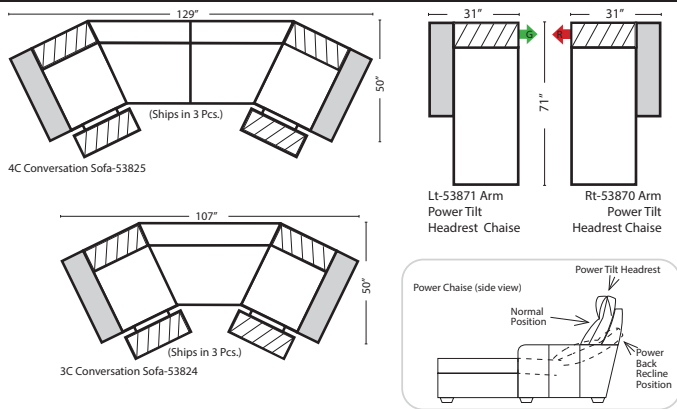

Power Seats and Power Headrests - Standard

v.05.10.23

Conversations & Chaises