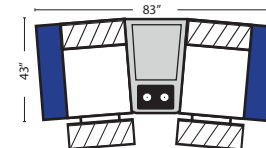

2C Loveseat w/1 Large Wedge Console Arms-53847