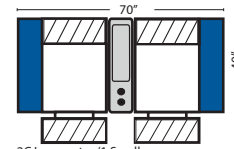

2C Loveseat w/1 Large Straight Console Arm-53846