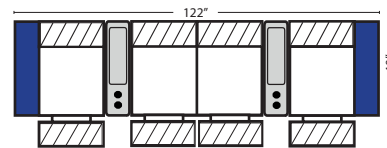

4C Sofa w/2 Small Straight Console Arms-53860