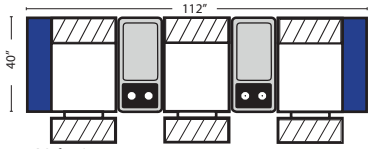

3C Sofa w/2 Large Straight Console Arms-53848