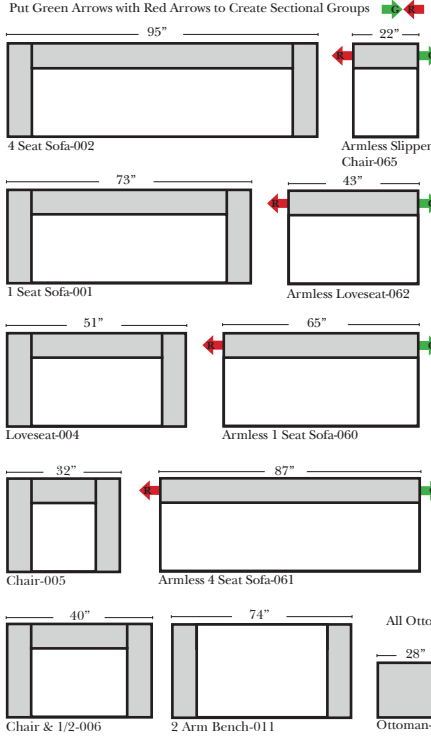

Standard, Armless & Ottomans

Chaise & Return Chaise

Suggested Configurations

Features

- Standard:**
- Available in Full & Top Grain Leathers
 - Available in Luxury Fabrics
 - All Hardwood Frames

- Options:**
- Down Backs (additional Charge)
 - No. 33 Firm Foam

Sleeper Options: (No Sleepers are available for this style)

Note:

All Dimensions are approximate, if accuracy is crucial, please contact us for validation of the dimensions shown. However, a 1" to 2" variance can still apply due to foam and upholstery.

L-Shape / 90 Degree Sectional

(All 4 seat items ship as one piece if stationary, two pieces if motion installed)