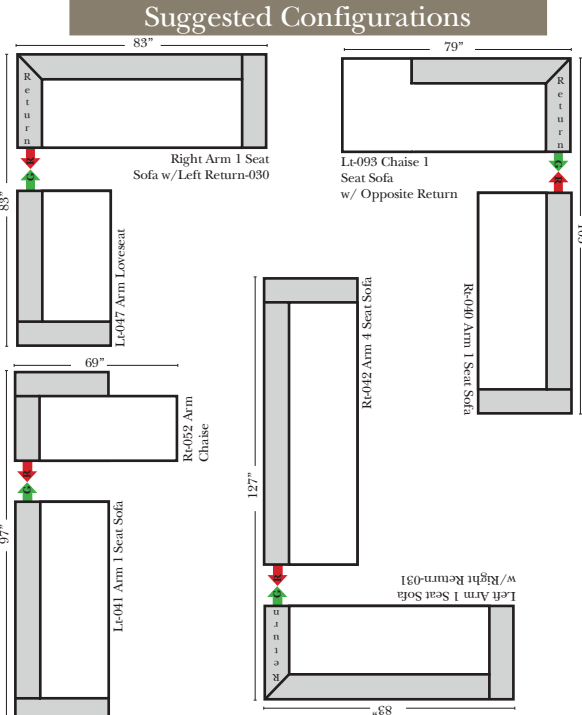

Standard, Armless & Ottomans

Chaise & Return Chaise

Suggested Configurations

Features

- Standard:**
- Available in Full & Top Grain Leathers
 - Available in Luxury Fabrics
 - All Hardwood Frames

- Options:**
- Down Backs (additional Charge)
 - No. 33 Firm Foam

Sleeper Options: (No Sleepers are available for this style)

Note:

All Dimensions are approximate, if accuracy is crucial, please contact us for validation of the dimensions shown. However, a 1" to 2" variance can still apply due to foam and upholstery.

L-Shape / 90 Degree Sectional

(All 4 seat items ship as one piece if stationary, two pieces if motion installed)