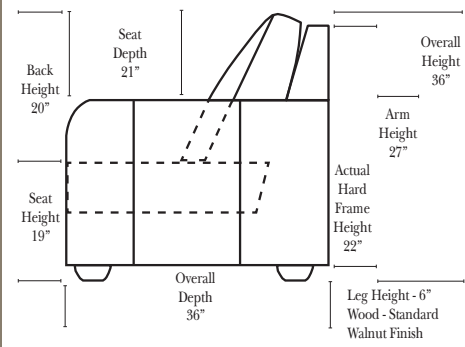

Standard, Armless & Ottomans

Chaise & Return Chaise

Suggested Configurations