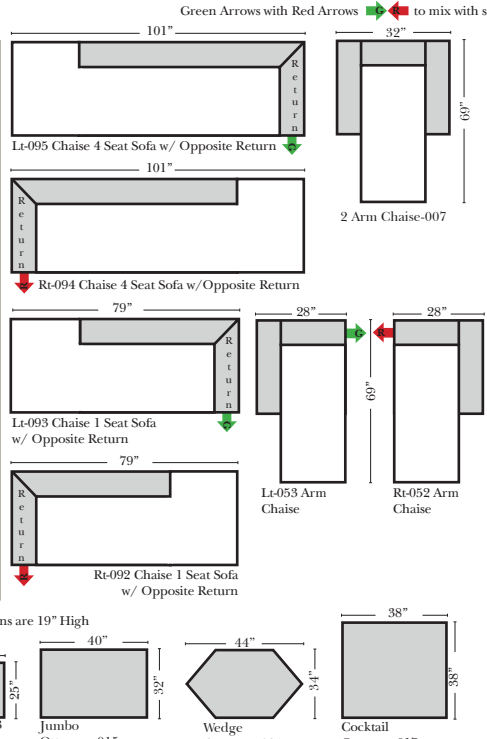

Standard, Armless & Ottomans

Chaise & Return Chaise

Suggested Configurations

Features

- Standard:**
- Available in Full & Top Grain Leathers
 - Available in Luxury Fabrics
 - All Hardwood Frames

- Options:**
- Down Backs (additional Charge)
 - No. 33 Firm Foam

Sleeper Options: (No Sleepers are available for this style)

Note:

All Dimensions are approximate, if accuracy is crucial, please contact us for validation of the dimensions shown. However, a 1" to 2" variance can still apply due to foam and upholstery.

L-Shape / 90 Degree Sectional

(All 4 seat items ship as one piece if stationary, two pieces if motion installed)