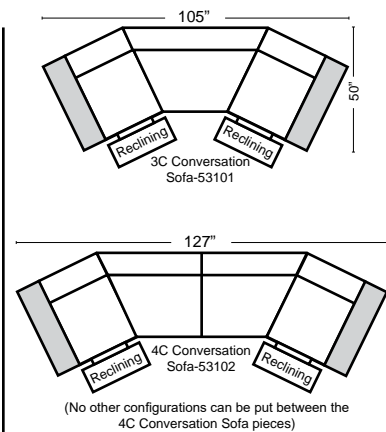

Standard

Put Green Arrows with Red Arrows to Create Sectional Groups

2-Piece Curve Sectional

Put Blue Arrows with Yellow Arrows to Create Sectional Groups

Conversation Sofas

90 Degree / L-Shape Sectional

Put Green Arrows with Red Arrows to Create Sectional Groups

Sleeper Options: (Additional Charges Apply)

- Deluxe Mattress (Full Size Only)
- 5" Memory Foam Mattress (Full Size Only)

Note:

All Dimensions are approximate, if accuracy is crucial, please contact us for validation of the dimensions shown. However, a 1" to 2" variance can still apply due to foam and upholstery.