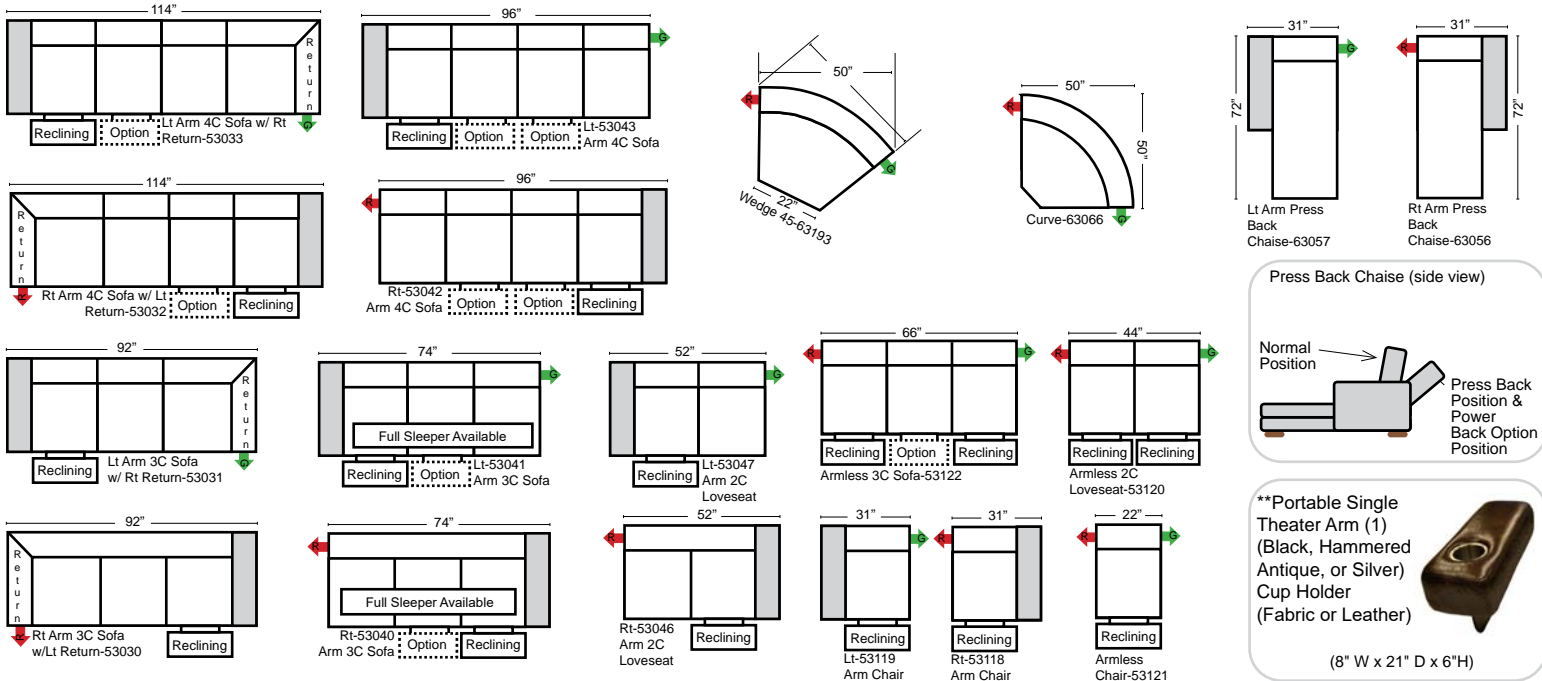

Standard

Put Green Arrows with Red Arrows to Create Sectional Groups

2-Piece Curve Sectional

Put Blue Arrows with Yellow Arrows to Create Sectional Groups

Conversation Sofas

90 Degree / L-Shape Sectional

Put Green Arrows with Red Arrows to Create Sectional Groups

- Power Lumbar
- Center Seat Recliner (Standard with Power Seats) See Option Note
- Rechargeable Battery Pack (Operates 2 Motors)
- Swivel Table for Console Arms (Espresso or Walnut Wood Finish)
- Portable Single Theater Arm (1) (Black, Hammered Antique, or Silver) Cup Holder

Sleeper Options: (Additional Charges Apply)

- Deluxe Mattress (Full Size Only)
- 5" Memory Foam Mattress (Full Size Only)

Note:

All Dimensions are approximate, if accuracy is crucial, please contact us for validation of the dimensions shown. However, a 1" to 2" variance can still apply due to foam and upholstery.