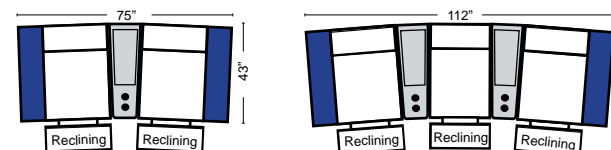

Home Theater Pre-Configured Small Straight & Wedge Consoles

2C Loveseat w/1 Small Straight Console Arm-53142

3C Sofa w/2 Small Straight Console Arms-53140

4C Sofa w/2 Small Straight Console Arms-53144

Armless Chair w/Small Straight Console Arm-53126

4C Sofa w/3 Small Straight Console Arms-53146

2C Loveseat w/1 Small Wedge Console Arms-53143

3C Sofa w/2 Small Wedge Console Arms-53141

4C Sofa w/2 Small Wedge Console Arms-53145

Armless Chair w/Small Wedge Console Arm-53127