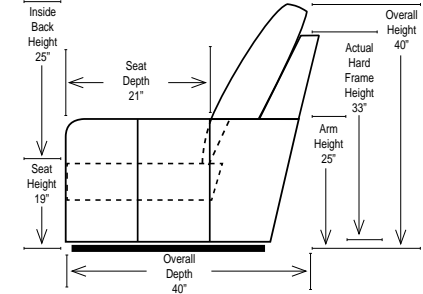

Standard

Put Green Arrows with Red Arrows to Create Sectional Groups

2-Piece Curve Sectional

Put Blue Arrows with Yellow Arrows to Create Sectional Groups

Conversation Sofas

90 Degree / L-Shape Sectional

Put Green Arrows with Red Arrows to Create Sectional Groups

Sleeper Options: (Additional Charges Apply)

- Deluxe Mattress (Full Size Only)
- 5" Memory Foam Mattress (Full Size Only)

Note:

All Dimensions are approximate, if accuracy is crucial, please contact us for validation of the dimensions shown. However, a 1" to 2" variance can still apply due to foam and upholstery.