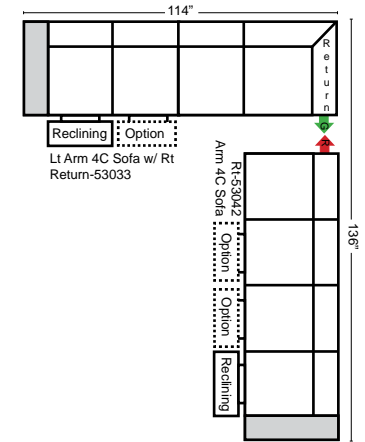

23126 3C Full Sleeper

23129 Lt Arm 3C Full Sleeper

23128 Rt Arm 3C Full Sleeper

23137 Lt Arm 3C Full Sleeper w/ 1/2 Curve

23136 Rt Arm 3C Full Sleeper w/ 1/2 Curve

Home Theater Seating - Console Arms

Pre-Configured Home Theater Seating