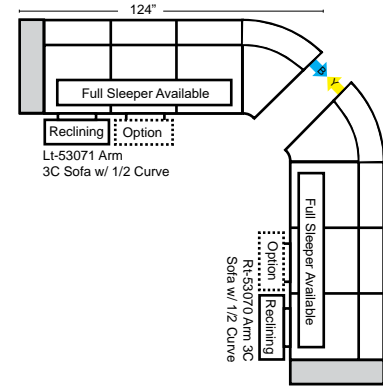

Sleeper Options: (Additional Charges Apply)

- Deluxe Mattress (Full Size Only)
- 5" Memory Foam Mattress (Full Size Only)

Note:

All Dimensions are approximate, if accuracy is crucial, please contact us for validation of the dimensions shown. However, a 1" to 2" variance can still apply due to foam and upholstery.

Sleepers

Suggested Configurations

v.11.14.23

Sleeper Options: (Additional charges apply)

- Deluxe Innerspring Mattress: Full
- 5" Memory Foam Mattress: Full Only

The Suggested Configurations below are only a sample of what the imagination can create, please enjoy creating the configuration that fits your lifestyle, using the ideas below and from the items on the other pages.

23126 3C Full Sleeper

23129 Lt Arm 3C Full Sleeper

23128 Rt Arm 3C Full Sleeper

23137 Lt Arm 3C Full Sleeper w/ 1/2 Curve

23136 Rt Arm 3C Full Sleeper w/ 1/2 Curve

Home Theater Seating - Console Arms

Pre-Configured Home Theater Seating