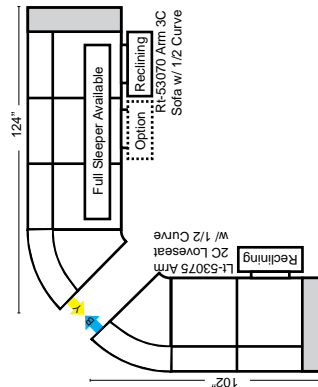

23126 3C Full Sleeper

23129 Lt Arm 3C Full Sleeper

23128 Rt Arm 3C Full Sleeper

23137 Lt Arm 3C Full Sleeper w/ 1/2 Curve

23136 Rt Arm 3C Full Sleeper w/ 1/2 Curve

Home Theater Seating - Console Arms

Pre-Configured Home Theater Seating