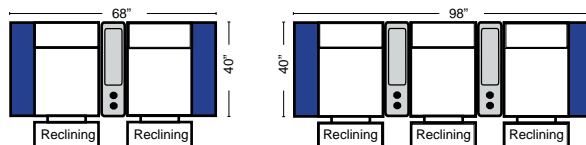

Home Theater Pre-Configured Small Straight & Wedge Consoles

2C Loveseat w/1 Small Straight Console Arm-53142

3C Sofa w/2 Small Straight Console Arms-53140