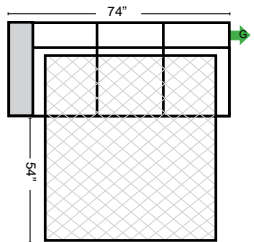

23129 Lt Arm 3C Full Sleeper