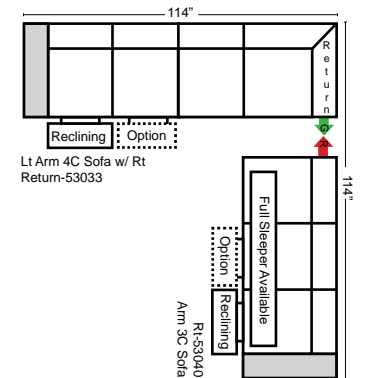

23126 3C Full Sleeper

23129 Lt Arm 3C Full Sleeper

23128 Rt Arm 3C Full Sleeper

23137 Lt Arm 3C Full Sleeper w/ 1/2 Curve

23136 Rt Arm 3C Full Sleeper w/ 1/2 Curve

Home Theater Seating - Console Arms

Pre-Configured Home Theater Seating