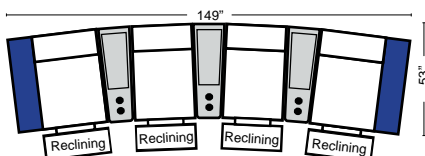

Home Theater Pre-Configured Small Straight & Wedge Consoles

2C Loveseat w/1 Small Straight Console Arm-53142

3C Sofa w/2 Small Straight Console Arms-53140

4C Sofa w/2 Small Straight Console Arms-53144

Armless Chair w/Small Straight Console Arm-53126

4C Sofa w/3 Small Straight Console Arms-53146

2C Loveseat w/1 Small Wedge Console Arms-53143

3C Sofa w/2 Small Wedge Console Arms-53141

4C Sofa w/2 Small Wedge Console Arms-53145

Armless Chair w/Small Wedge Console Arm-53127