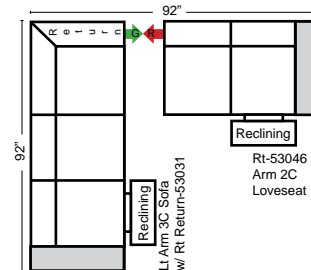

23126 3C Full Sleeper

23129 Lt Arm 3C Full Sleeper

23128 Rt Arm 3C Full Sleeper

23137 Lt Arm 3C Full Sleeper w/ 1/2 Curve

23136 Rt Arm 3C Full Sleeper w/ 1/2 Curve

Home Theater Seating - Console Arms

Pre-Configured Home Theater Seating