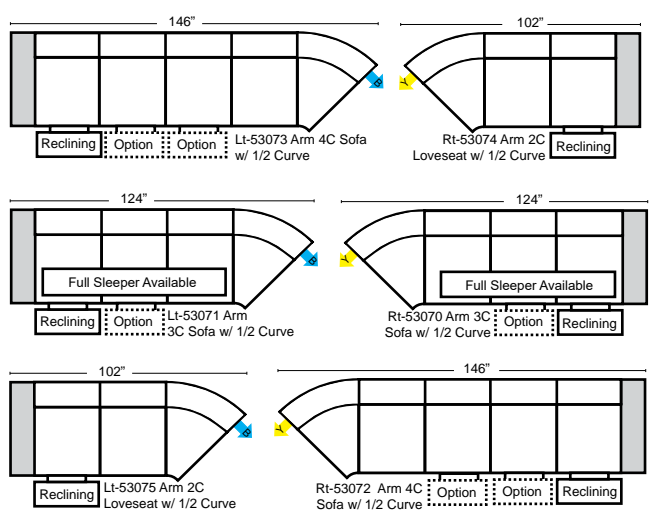

2-Piece Curve Sectional

Put Blue Arrows with Yellow Arrows to Create Sectional Groups