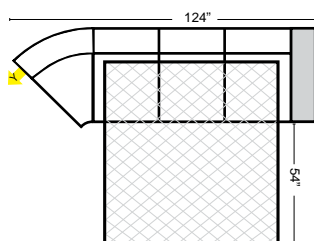

23126 3C Full Sleeper

23129 Lt Arm 3C Full Sleeper

23128 Rt Arm 3C Full Sleeper

23137 Lt Arm 3C Full Sleeper w/ 1/2 Curve

23136 Rt Arm 3C Full Sleeper w/ 1/2 Curve

Home Theater Seating - Console Arms

Pre-Configured Home Theater Seating