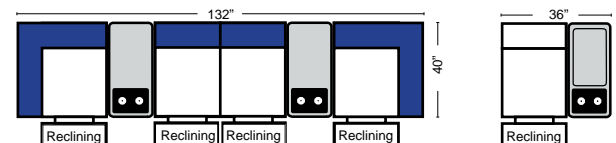

4C Sofa w/2 Large Straight Console Arms-53134

Armless Chair w/Large Straight Console Arm-53128