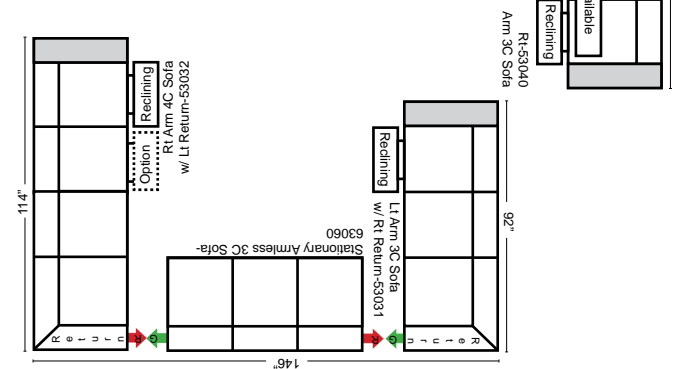

23126 3C Full Sleeper

23129 Lt Arm 3C Full Sleeper

23128 Rt Arm 3C Full Sleeper

23137 Lt Arm 3C Full Sleeper w/ 1/2 Curve

23136 Rt Arm 3C Full Sleeper w/ 1/2 Curve

Home Theater Seating - Console Arms

Pre-Configured Home Theater Seating