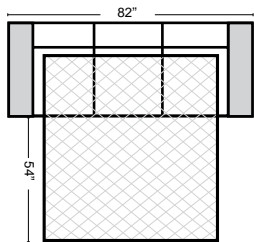

Sleeper Options: (Additional Charges Apply)

- Deluxe Mattress (Full Size Only)
- 5" Memory Foam Mattress (Full Size Only)

Note:

All Dimensions are approximate, if accuracy is crucial, please contact us for validation of the dimensions shown. However, a 1" to 2" variance can still apply due to foam and upholstery.

Sleepers

Suggested Configurations

v.11.14.23

Sleeper Options: (Additional charges apply)

- Deluxe Innerspring Mattress: Full
- 5" Memory Foam Mattress: Full Only

The Suggested Configurations below are only a sample of what the imagination can create, please enjoy creating the configuration that fits your lifestyle, using the ideas below and from the items on the other pages.