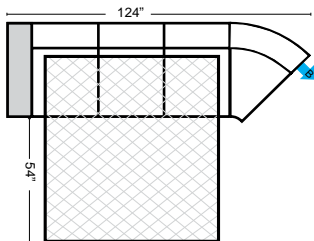

23137 Lt Arm 3C Full Sleeper w/ 1/2 Curve