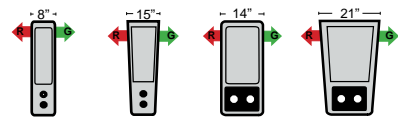

Home Theater Seating - Console Arms

Pre-Configured Home Theater Seating

v.11.14.23

Small Straight-63118 Console Arm
Small Wedge-63119 Console Arm
Large Straight-63116 Console Arm
Large Wedge-63117 Console Arm

Large console arm wood finish is standard as Espresso, available in Walnut - Small console is upholstered.