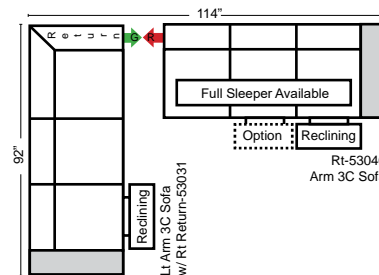

Sleepers

Suggested Configurations

v.11.14.23

Sleeper Options: (Additional charges apply)

- Deluxe Innerspring Mattress: Full
- 5" Memory Foam Mattress: Full Only

The Suggested Configurations below are only a sample of what the imagination can create, please enjoy creating the configuration that fits your lifestyle, using the ideas below and from the items on the other pages.

23126 3C Full Sleeper

23129 Lt Arm 3C Full Sleeper

23128 Rt Arm 3C Full Sleeper

23137 Lt Arm 3C Full Sleeper w/ 1/2 Curve

23136 Rt Arm 3C Full Sleeper w/ 1/2 Curve

Home Theater Seating - Console Arms

Pre-Configured Home Theater Seating