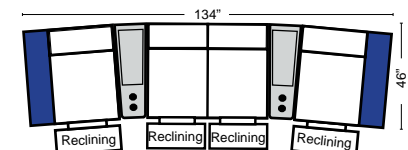

Armless Chair w/Small Wedge Console Arm-53127

4C Sofa w/2 Small Wedge Console Arms-53145