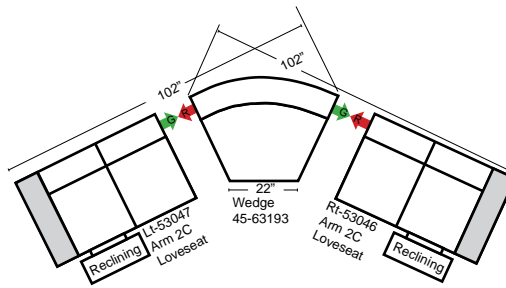

23126 3C Full Sleeper

23129 Lt Arm 3C Full Sleeper

23128 Rt Arm 3C Full Sleeper

23137 Lt Arm 3C Full Sleeper w/ 1/2 Curve

23136 Rt Arm 3C Full Sleeper w/ 1/2 Curve

Home Theater Seating - Console Arms

Pre-Configured Home Theater Seating