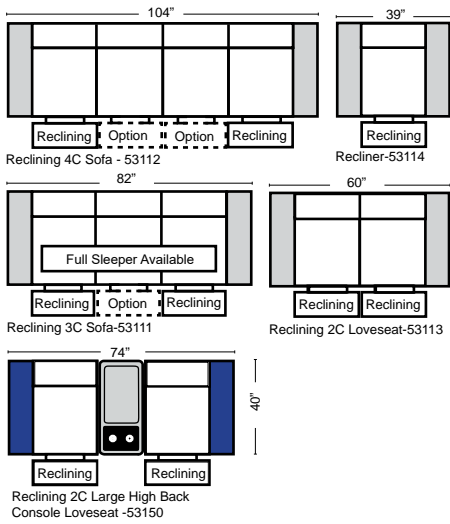

Standard

Put Green Arrows with Red Arrows to Create Sectional Groups