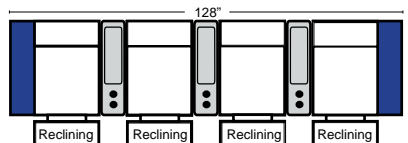

Home Theater Pre-Configured Small Straight & Wedge Consoles

2C Loveseat w/1 Small Straight Console Arm-53142

3C Sofa w/2 Small Straight Console Arms-53140

4C Sofa w/2 Small Straight Console Arms-53144

Armless Chair w/Small Straight Console Arm-53126