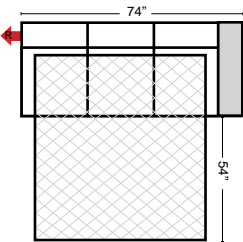

23128 Rt Arm 3C Full Sleeper