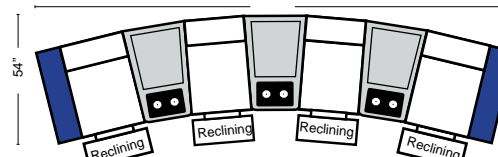

4C Sofa w/3 Large Wedge Console Arms-53137