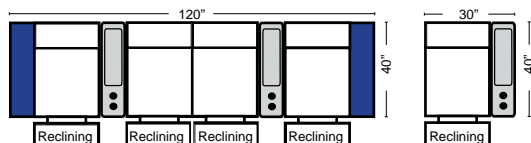

Home Theater Pre-Configured Small Straight & Wedge Consoles

2C Loveseat w/1 Small Straight Console Arm-53142

3C Sofa w/2 Small Straight Console Arms-53140

4C Sofa w/2 Small Straight Console Arms-53144

Armless Chair w/Small Straight Console Arm-53126