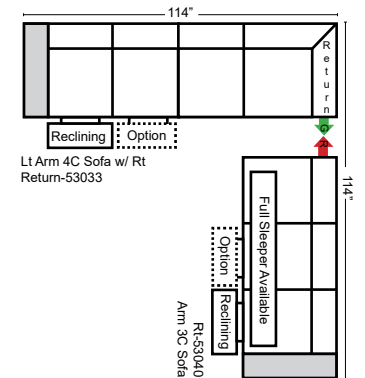

23126 3C Full Sleeper

23129 Lt Arm 3C Full Sleeper

23128 Rt Arm 3C Full Sleeper

23137 Lt Arm 3C Full Sleeper w/ 1/2 Curve

23136 Rt Arm 3C Full Sleeper w/ 1/2 Curve

Home Theater Seating - Console Arms

Pre-Configured Home Theater Seating