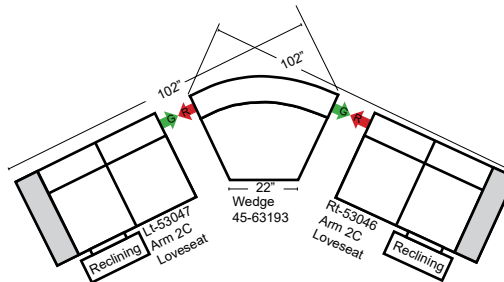

23126 3C Full Sleeper

23129 Lt Arm 3C Full Sleeper

23128 Rt Arm 3C Full Sleeper

23137 Lt Arm 3C Full Sleeper w/ 1/2 Curve

23136 Rt Arm 3C Full Sleeper w/ 1/2 Curve

Home Theater Seating - Console Arms

Pre-Configured Home Theater Seating