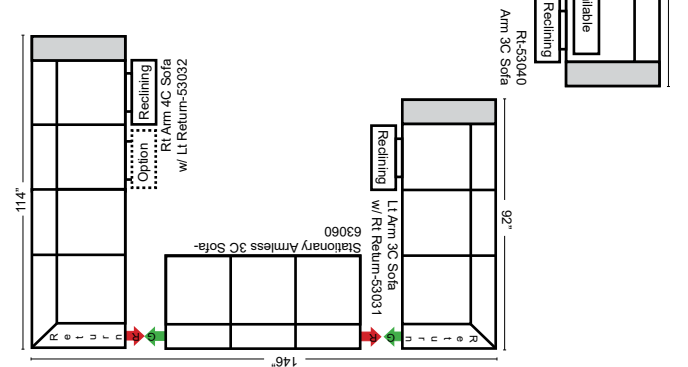

Sleepers

Suggested Configurations

v.10.11.23

Sleeper Options: (Additional charges apply)

- Deluxe Innerspring Mattress: Full
- 5" Memory Foam Mattress: Full Only

The Suggested Configurations below are only a sample of what the imagination can create, please enjoy creating the configuration that fits your lifestyle, using the ideas below and from the items on the other pages.

23126 3C Full Sleeper

23129 Lt Arm 3C Full Sleeper

23128 Rt Arm 3C Full Sleeper

23137 Lt Arm 3C Full Sleeper w/ 1/2 Curve

23136 Rt Arm 3C Full Sleeper w/ 1/2 Curve

Home Theater Seating - Console Arms

Pre-Configured Home Theater Seating