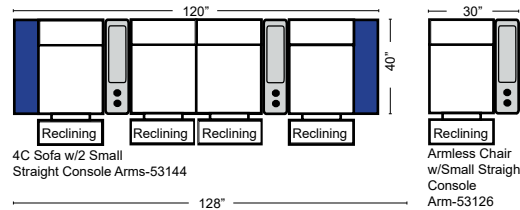

Home Theater Pre-Configured Small Straight & Wedge Consoles