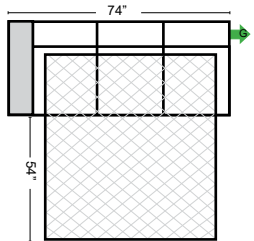

23129 Lt Arm 3C Full Sleeper