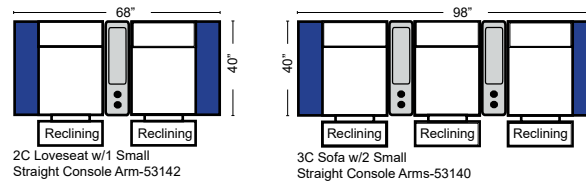

Home Theater Pre-Configured Small Straight & Wedge Consoles