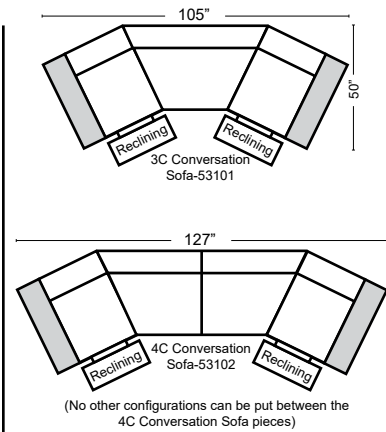

**Standard**

Put Green Arrows with Red Arrows to Create Sectional Groups

**2-Piece Curve Sectional**

Put Blue Arrows with Yellow Arrows to Create Sectional Groups

**Conversation Sofas**

**90 Degree / L-Shape Sectional**

**Sleeper Options: (Additional Charges Apply)**

- Deluxe Mattress (Full Size Only)
- 5" Memory Foam Mattress (Full Size Only)

**Note:**  
All Dimensions are approximate, if accuracy is crucial, please contact us for validation of the dimensions shown. However, a 1" to 2" variance can still apply due to foam and upholstery.