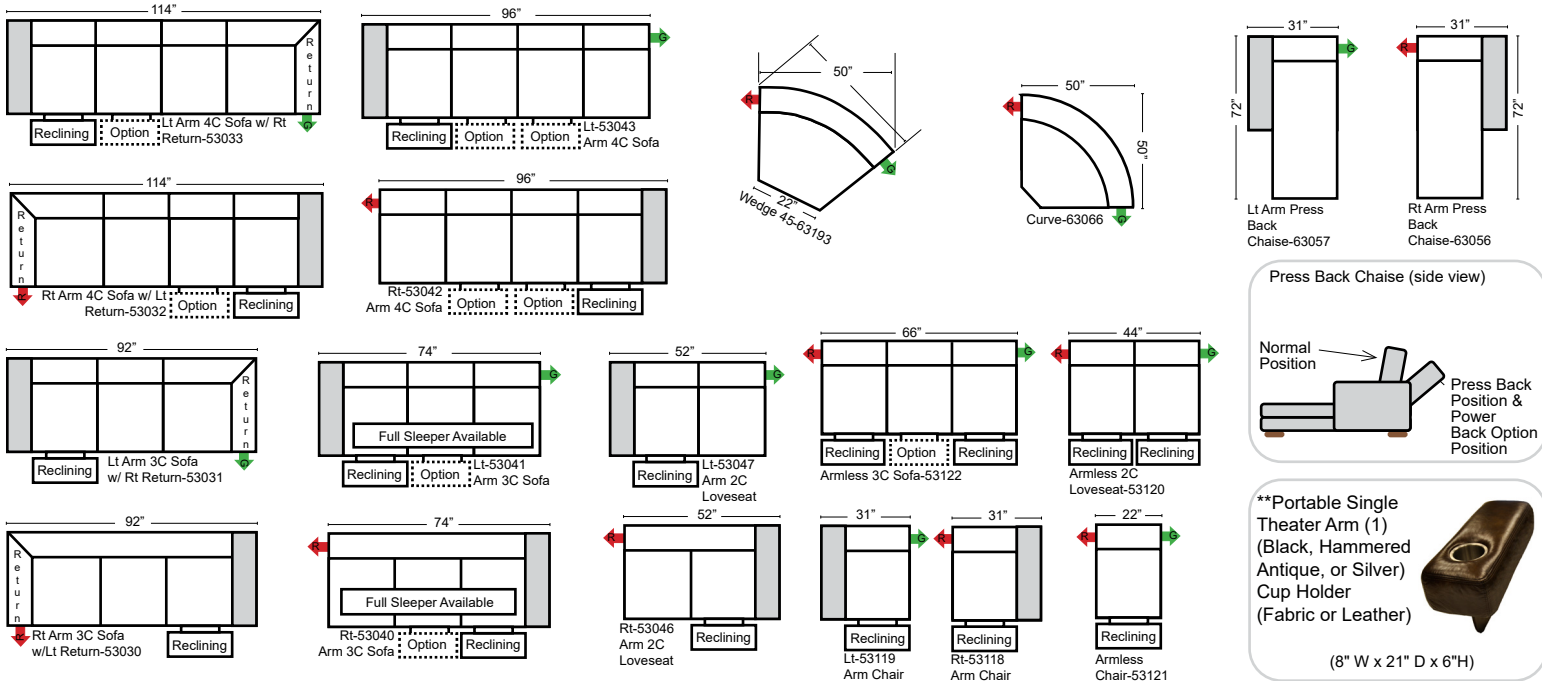

**Standard**

Put Green Arrows with Red Arrows to Create Sectional Groups

**2-Piece Curve Sectional**

Put Blue Arrows with Yellow Arrows to Create Sectional Groups

**Conversation Sofas**

**90 Degree / L-Shape Sectional**

Put Green Arrows with Red Arrows to Create Sectional Groups

**Features & Options**

- Standard:**
- Available in Top Grain Leathers only
  - All Hardwood Frames
  - Selected Sku's available in Stationary

**Options (No Additional Charges)**

- No. 33 Firm Foam

**Options: (Additional Charges Apply)**

- Power Lumbar
- Center Seat Recliner (Standard with Power Seats) See Option Note
- Rechargeable Battery Pack (Operates 2 Motors)
- Swivel Table for Console Arms (Espresso or Walnut Wood Finish)
- Portable Single Theater Arm (1) (Black, Hammered Antique, or Silver) Cup Holder

**Sleeper Options: (Additional Charges Apply)**

- Deluxe Mattress (Full Size Only)
- 5" Memory Foam Mattress (Full Size Only)

**Note:**  
All Dimensions are approximate, if accuracy is crucial, please contact us for validation of the dimensions shown. However, a 1" to 2" variance can still apply due to foam and upholstery.