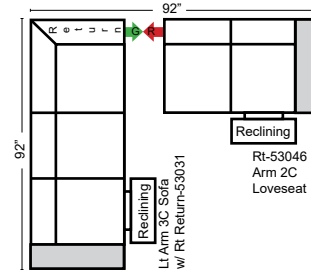

Sleepers

Suggested Configurations

v.10.11.23

Sleeper Options: (Additional charges apply)

- Deluxe Innerspring Mattress: Full
- 5" Memory Foam Mattress: Full Only

The Suggested Configurations below are only a sample of what the imagination can create, please enjoy creating the configuration that fits your lifestyle, using the ideas below and from the items on the other pages.

23126 3C Full Sleeper

23129 Lt Arm 3C Full Sleeper

23128 Rt Arm 3C Full Sleeper

23137 Lt Arm 3C Full Sleeper w/ 1/2 Curve

23136 Rt Arm 3C Full Sleeper w/ 1/2 Curve

Home Theater Seating - Console Arms

Pre-Configured Home Theater Seating