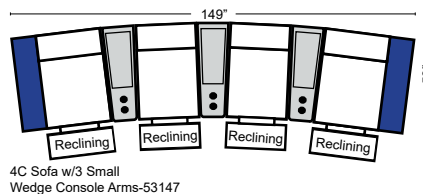

Home Theater Pre-Configured Small Straight & Wedge Consoles