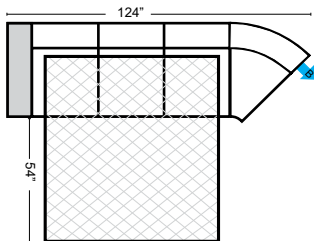

23137 Lt Arm 3C Full Sleeper w/ 1/2 Curve