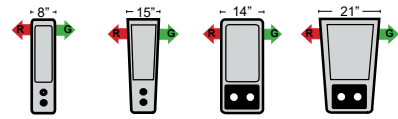

Home Theater Seating - Console Arms

Pre-Configured Home Theater Seating

v.10.11.23

Small Straight-63118 Console Arm
Small Wedge-63119 Console Arm
Large Straight-63116 Console Arm
Large Wedge-63117 Console Arm