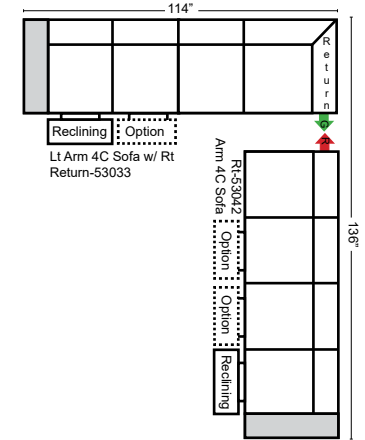

23126 3C Full Sleeper

23129 Lt Arm 3C Full Sleeper

23128 Rt Arm 3C Full Sleeper

23137 Lt Arm 3C Full Sleeper w/ 1/2 Curve

23136 Rt Arm 3C Full Sleeper w/ 1/2 Curve

Home Theater Seating - Console Arms

Pre-Configured Home Theater Seating