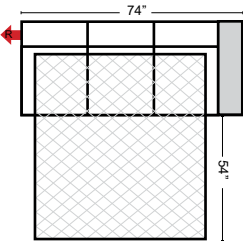

23128 Rt Arm 3C Full Sleeper