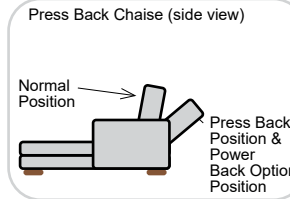

**Options (No Additional Charges)**

- No. 33 Firm Foam

**Options: (Additional Charges Apply)**

- Power Lumbar
- Center Seat Recliner (Standard with Power Seats) See Option Note
- Rechargeable Battery Pack (Operates 2 Motors)
- Swivel Table for Console Arms (Espresso or Walnut Wood Finish)
- Portable Single Theater Arm (1) (Black, Hammered Antique, or Silver) Cup Holder

**Sleeper Options: (Additional Charges Apply)**

- Deluxe Mattress (Full Size Only)
- 5" Memory Foam Mattress (Full Size Only)

**Note:**  
All Dimensions are approximate, if accuracy is crucial, please contact us for validation of the dimensions shown. However, a 1" to 2" variance can still apply due to foam and upholstery.