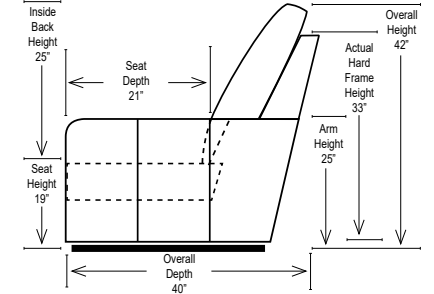

**Standard**

Put Green Arrows with Red Arrows to Create Sectional Groups

**2-Piece Curve Sectional**

Put Blue Arrows with Yellow Arrows to Create Sectional Groups

**Conversation Sofas**

**90 Degree / L-Shape Sectional**

**Sleeper Options: (Additional Charges Apply)**

- Deluxe Mattress (Full Size Only)
- 5" Memory Foam Mattress (Full Size Only)

**Note:**  
All Dimensions are approximate, if accuracy is crucial, please contact us for validation of the dimensions shown. However, a 1" to 2" variance can still apply due to foam and upholstery.