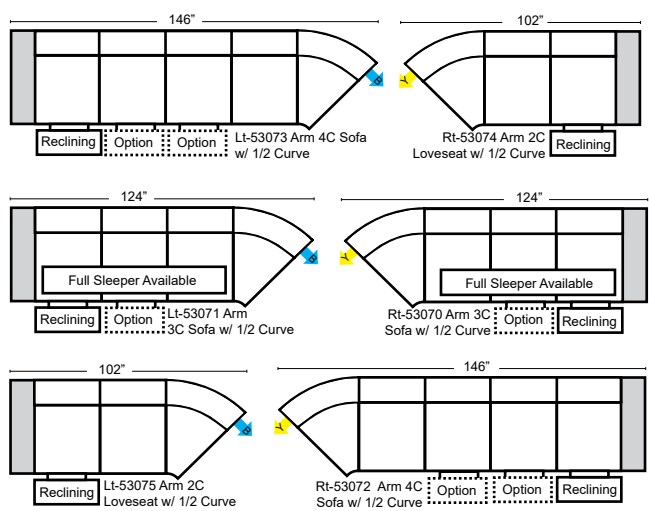

**Standard**

Put Green Arrows with Red Arrows to Create Sectional Groups

**2-Piece Curve Sectional**

Put Blue Arrows with Yellow Arrows to Create Sectional Groups

**Conversation Sofas**

**90 Degree / L-Shape Sectional**

**Sleeper Options: (Additional Charges Apply)**

- Deluxe Mattress (Full Size Only)
- 5" Memory Foam Mattress (Full Size Only)

**Note:**  
All Dimensions are approximate, if accuracy is crucial, please contact us for validation of the dimensions shown. However, a 1" to 2" variance can still apply due to foam and upholstery.