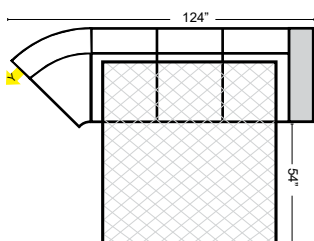

Sleepers

Suggested Configurations

v.10.11.23

Sleeper Options: (Additional charges apply)

- Deluxe Innerspring Mattress: Full
- 5" Memory Foam Mattress: Full Only

The Suggested Configurations below are only a sample of what the imagination can create, please enjoy creating the configuration that fits your lifestyle, using the ideas below and from the items on the other pages.

23126 3C Full Sleeper

23129 Lt Arm 3C Full Sleeper

23128 Rt Arm 3C Full Sleeper

23137 Lt Arm 3C Full Sleeper w/ 1/2 Curve

23136 Rt Arm 3C Full Sleeper w/ 1/2 Curve

Home Theater Seating - Console Arms

Pre-Configured Home Theater Seating