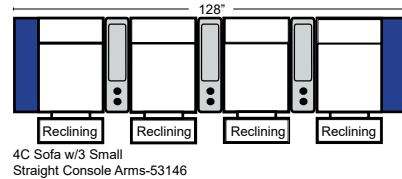

Home Theater Pre-Configured Small Straight & Wedge Consoles