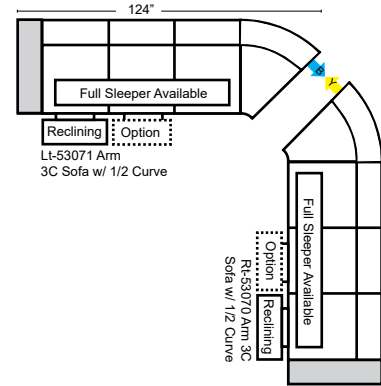

**Sleeper Options: (Additional Charges Apply)**

- Deluxe Mattress (Full Size Only)
- 5" Memory Foam Mattress (Full Size Only)

**Note:**  
All Dimensions are approximate, if accuracy is crucial, please contact us for validation of the dimensions shown. However, a 1" to 2" variance can still apply due to foam and upholstery.

Sleepers

Suggested Configurations

v.10.11.23

Sleeper Options: (Additional charges apply)

- Deluxe Innerspring Mattress: Full
- 5" Memory Foam Mattress: Full Only

The Suggested Configurations below are only a sample of what the imagination can create, please enjoy creating the configuration that fits your lifestyle, using the ideas below and from the items on the other pages.

23126 3C Full Sleeper

23129 Lt Arm 3C Full Sleeper

23128 Rt Arm 3C Full Sleeper

23137 Lt Arm 3C Full Sleeper w/ 1/2 Curve

23136 Rt Arm 3C Full Sleeper w/ 1/2 Curve

Home Theater Seating - Console Arms

Pre-Configured Home Theater Seating