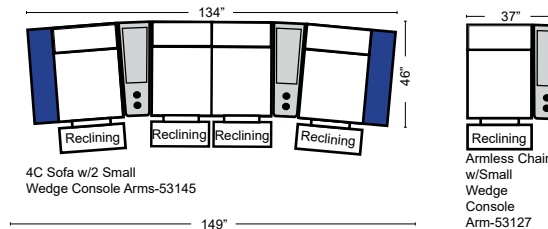

Home Theater Seating - Console Arms

Pre-Configured Home Theater Seating

v.10.11.23

Large console arm wood finish is standard as Espresso, available in Walnut - Small console is upholstered.

Home Theater Pre-Configured Small Straight & Wedge Consoles