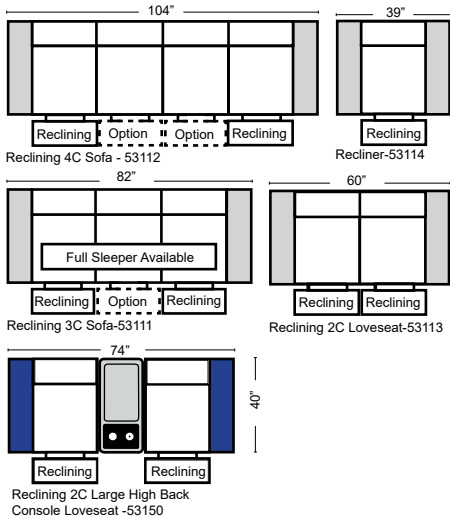

**Standard**

Put Green Arrows with Red Arrows to Create Sectional Groups

**2-Piece Curve Sectional**

Put Blue Arrows with Yellow Arrows to Create Sectional Groups

**Conversation Sofas**

**90 Degree / L-Shape Sectional**

**Sleeper Options: (Additional Charges Apply)**

- Deluxe Mattress (Full Size Only)
- 5" Memory Foam Mattress (Full Size Only)

**Note:**  
All Dimensions are approximate, if accuracy is crucial, please contact us for validation of the dimensions shown. However, a 1" to 2" variance can still apply due to foam and upholstery.