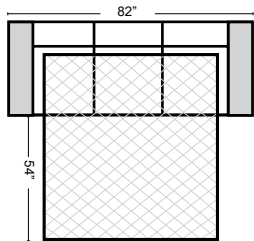

**Sleeper Options: (Additional Charges Apply)**

- Deluxe Mattress (Full Size Only)
- 5" Memory Foam Mattress (Full Size Only)

**Note:**  
All Dimensions are approximate, if accuracy is crucial, please contact us for validation of the dimensions shown. However, a 1" to 2" variance can still apply due to foam and upholstery.

Sleepers

Suggested Configurations

v.10.11.23

Sleeper Options: (Additional charges apply)

- Deluxe Innerspring Mattress: Full
- 5" Memory Foam Mattress: Full Only

The Suggested Configurations below are only a sample of what the imagination can create, please enjoy creating the configuration that fits your lifestyle, using the ideas below and from the items on the other pages.