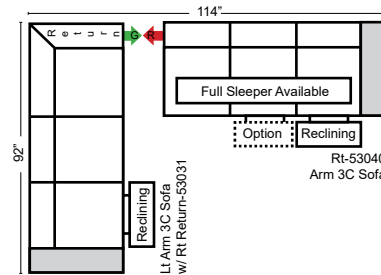

Sleepers

Suggested Configurations

v.10.11.23

Sleeper Options: (Additional charges apply)

- Deluxe Innerspring Mattress: Full
- 5" Memory Foam Mattress: Full Only

The Suggested Configurations below are only a sample of what the imagination can create, please enjoy creating the configuration that fits your lifestyle, using the ideas below and from the items on the other pages.

23126 3C Full Sleeper

23129 Lt Arm 3C Full Sleeper

23128 Rt Arm 3C Full Sleeper

23137 Lt Arm 3C Full Sleeper w/ 1/2 Curve

23136 Rt Arm 3C Full Sleeper w/ 1/2 Curve

Home Theater Seating - Console Arms

Pre-Configured Home Theater Seating