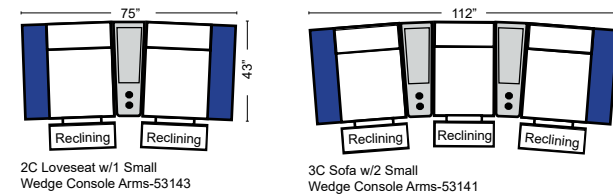

Home Theater Seating - Console Arms

Pre-Configured Home Theater Seating

v.10.11.23

Large console arm wood finish is standard as Espresso, available in Walnut - Small console is upholstered.

Home Theater Pre-Configured Small Straight & Wedge Consoles