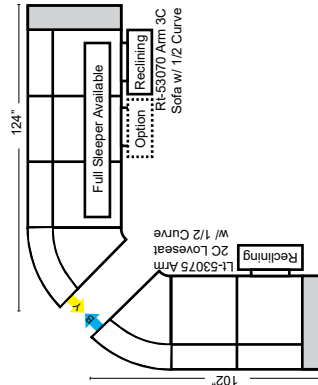

23126 3C Full Sleeper

23129 Lt Arm 3C Full Sleeper

23128 Rt Arm 3C Full Sleeper

23137 Lt Arm 3C Full Sleeper w/ 1/2 Curve

23136 Rt Arm 3C Full Sleeper w/ 1/2 Curve

Home Theater Seating - Console Arms

Pre-Configured Home Theater Seating