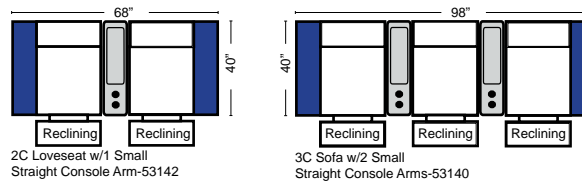

Home Theater Pre-Configured Small Straight & Wedge Consoles