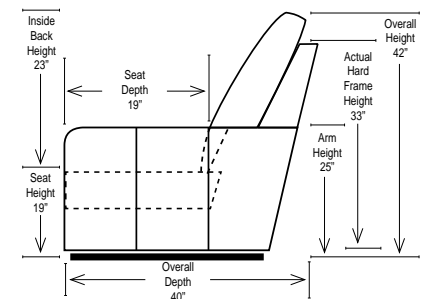

Standard

Put Green Arrows with Red Arrows to Create Sectional Groups

2-Piece Curve Sectional

Put Blue Arrows with Yellow Arrows to Create Sectional Groups

Conversation Sofas

90 Degree / L-Shape Sectional

Put Green Arrows with Red Arrows to Create Sectional Groups

Sleeper Options: (Additional Charges Apply)

- Deluxe Mattress (Full Size Only)
- 5" Memory Foam Mattress (Full Size Only)

Note:

All Dimensions are approximate, if accuracy is crucial, please contact us for validation of the dimensions shown. However, a 1" to 2" variance can still apply due to foam and upholstery.