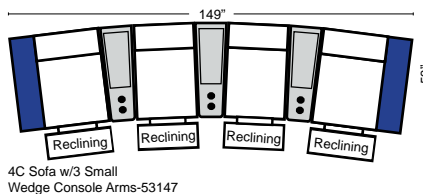

Home Theater Pre-Configured Small Straight & Wedge Consoles