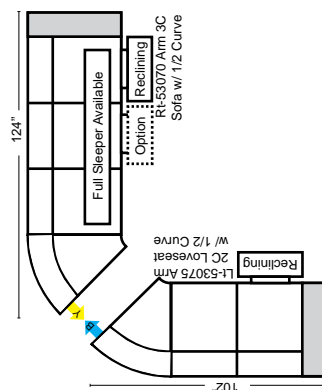

23126 3C Full Sleeper

23129 Lt Arm 3C Full Sleeper

23128 Rt Arm 3C Full Sleeper

23137 Lt Arm 3C Full Sleeper w/ 1/2 Curve

23136 Rt Arm 3C Full Sleeper w/ 1/2 Curve

Home Theater Seating - Console Arms

Pre-Configured Home Theater Seating