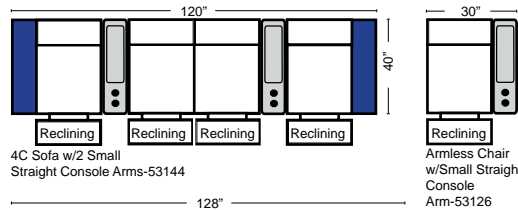

Home Theater Pre-Configured Small Straight & Wedge Consoles