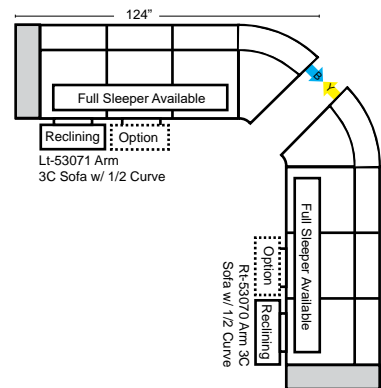

Sleeper Options: (Additional Charges Apply)

- Deluxe Mattress (Full Size Only)
- 5" Memory Foam Mattress (Full Size Only)

Note:

All Dimensions are approximate, if accuracy is crucial, please contact us for validation of the dimensions shown. However, a 1" to 2" variance can still apply due to foam and upholstery.

23126 3C Full Sleeper

23129 Lt Arm 3C Full Sleeper

23128 Rt Arm 3C Full Sleeper

23137 Lt Arm 3C Full Sleeper w/ 1/2 Curve

23136 Rt Arm 3C Full Sleeper w/ 1/2 Curve

Home Theater Seating - Console Arms

Pre-Configured Home Theater Seating