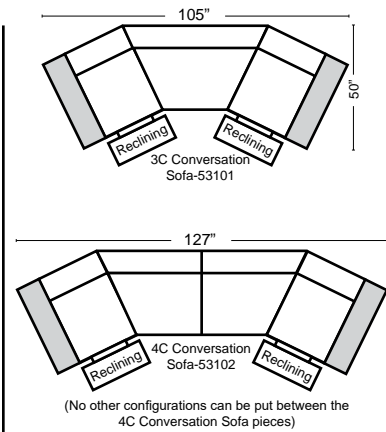

Standard

Put Green Arrows with Red Arrows to Create Sectional Groups

2-Piece Curve Sectional

Put Blue Arrows with Yellow Arrows to Create Sectional Groups

Conversation Sofas

90 Degree / L-Shape Sectional

Put Green Arrows with Red Arrows to Create Sectional Groups

- Power Lumbar
- Center Seat Recliner (Standard with Power Seats) See Option Note
- Rechargeable Battery Pack (Operates 2 Motors)
- Swivel Table for Console Arms (Espresso or Walnut Wood Finish)
- Portable Single Theater Arm (1) (Black, Hammered Antique, or Silver) Cup Holder

Sleeper Options: (Additional Charges Apply)

- Deluxe Mattress (Full Size Only)
- 5" Memory Foam Mattress (Full Size Only)

Note:

All Dimensions are approximate, if accuracy is crucial, please contact us for validation of the dimensions shown. However, a 1" to 2" variance can still apply due to foam and upholstery.