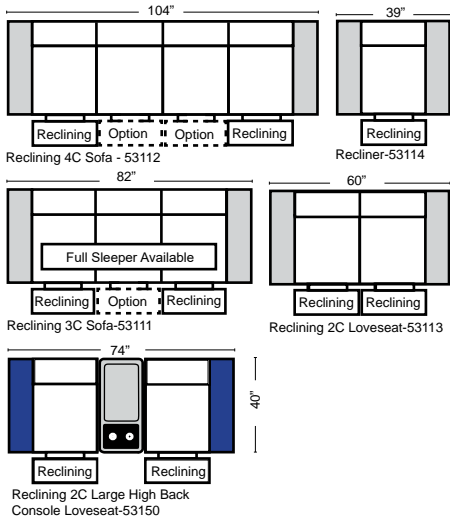

Standard

Put Green Arrows with Red Arrows to Create Sectional Groups

2-Piece Curve Sectional

Put Blue Arrows with Yellow Arrows to Create Sectional Groups

Conversation Sofas

90 Degree / L-Shape Sectional

Put Green Arrows with Red Arrows to Create Sectional Groups

- Power Lumbar
- Center Seat Recliner (Standard with Power Seats) See Option Note
- Rechargeable Battery Pack (Operates 2 Motors)
- Swivel Table for Console Arms (Espresso or Walnut Wood Finish)
- Portable Single Theater Arm (1) (Black, Hammered Antique, or Silver) Cup Holder

Sleeper Options: (Additional Charges Apply)

- Deluxe Mattress (Full Size Only)
- 5" Memory Foam Mattress (Full Size Only)

Note:

All Dimensions are approximate, if accuracy is crucial, please contact us for validation of the dimensions shown. However, a 1" to 2" variance can still apply due to foam and upholstery.