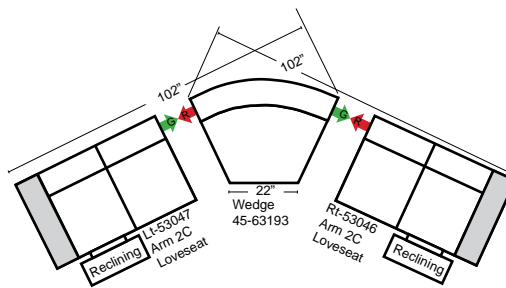

23126 3C Full Sleeper

23129 Lt Arm 3C Full Sleeper

23128 Rt Arm 3C Full Sleeper

23137 Lt Arm 3C Full Sleeper w/ 1/2 Curve

23136 Rt Arm 3C Full Sleeper w/ 1/2 Curve

Home Theater Seating - Console Arms

Pre-Configured Home Theater Seating