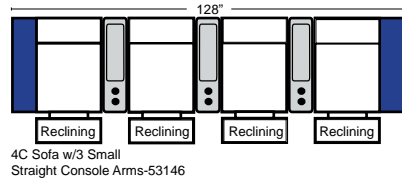

Home Theater Pre-Configured Small Straight & Wedge Consoles