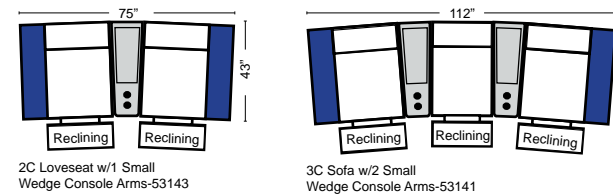

Home Theater Seating - Console Arms

Pre-Configured Home Theater Seating

v.10.11.23

Large console arm wood finish is standard as Espresso, available in Walnut - Small console is upholstered.

Home Theater Pre-Configured Small Straight & Wedge Consoles