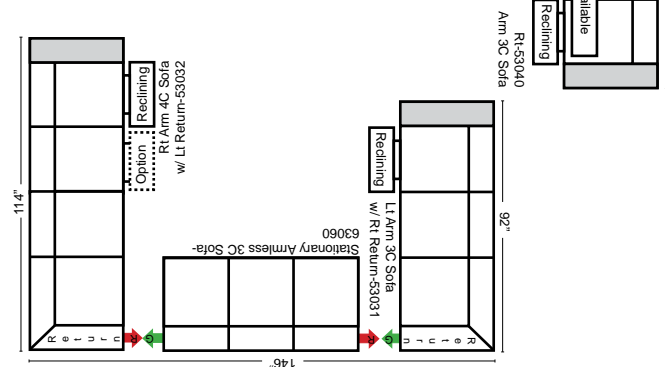

23126 3C Full Sleeper

23129 Lt Arm 3C Full Sleeper

23128 Rt Arm 3C Full Sleeper

23137 Lt Arm 3C Full Sleeper w/ 1/2 Curve

23136 Rt Arm 3C Full Sleeper w/ 1/2 Curve

Home Theater Seating - Console Arms

Pre-Configured Home Theater Seating