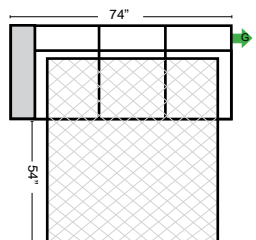

23129 Lt Arm 3C Full Sleeper