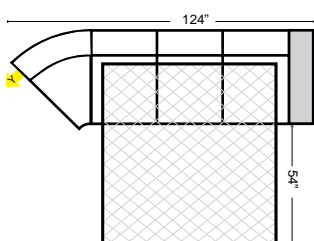

Sleepers

Suggested Configurations

v.10.11.23

Sleeper Options: (Additional charges apply)

- Deluxe Innerspring Mattress: Full
- 5" Memory Foam Mattress: Full Only

The Suggested Configurations below are only a sample of what the imagination can create, please enjoy creating the configuration that fits your lifestyle, using the ideas below and from the items on the other pages.

23126 3C Full Sleeper

23129 Lt Arm 3C Full Sleeper

23128 Rt Arm 3C Full Sleeper

23137 Lt Arm 3C Full Sleeper w/ 1/2 Curve

23136 Rt Arm 3C Full Sleeper w/ 1/2 Curve

Home Theater Seating - Console Arms

Pre-Configured Home Theater Seating