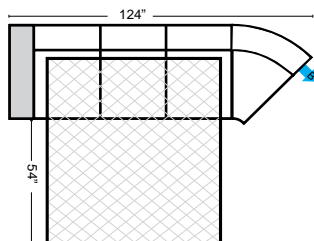

23137 Lt Arm 3C Full Sleeper w/ 1/2 Curve