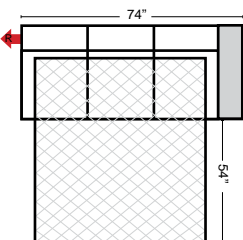

23128 Rt Arm 3C Full Sleeper