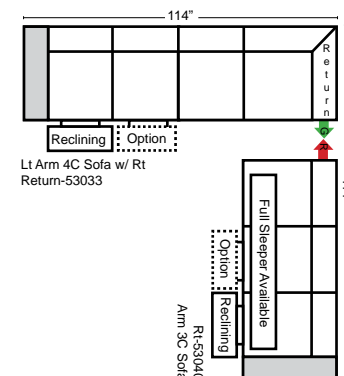

23126 3C Full Sleeper

23129 Lt Arm 3C Full Sleeper

23128 Rt Arm 3C Full Sleeper

23137 Lt Arm 3C Full Sleeper w/ 1/2 Curve

23136 Rt Arm 3C Full Sleeper w/ 1/2 Curve

Home Theater Seating - Console Arms

Pre-Configured Home Theater Seating