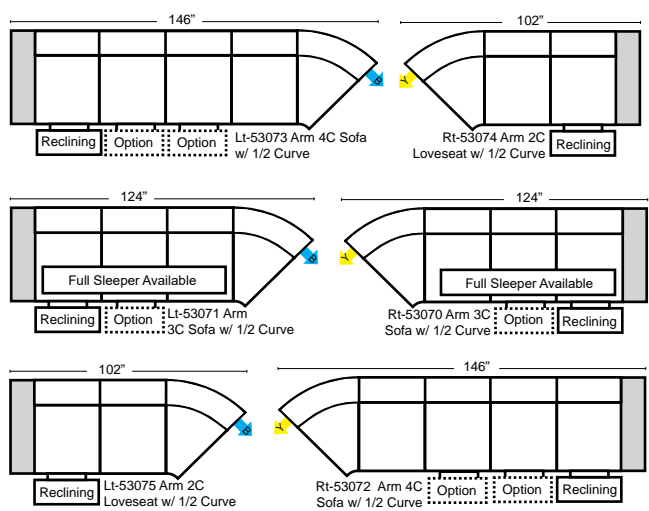

Standard

Put Green Arrows with Red Arrows to Create Sectional Groups

2-Piece Curve Sectional

Put Blue Arrows with Yellow Arrows to Create Sectional Groups

Conversation Sofas

90 Degree / L-Shape Sectional

Put Green Arrows with Red Arrows to Create Sectional Groups

Sleeper Options: (Additional Charges Apply)

- Deluxe Mattress (Full Size Only)
- 5" Memory Foam Mattress (Full Size Only)

Note:

All Dimensions are approximate, if accuracy is crucial, please contact us for validation of the dimensions shown. However, a 1" to 2" variance can still apply due to foam and upholstery.