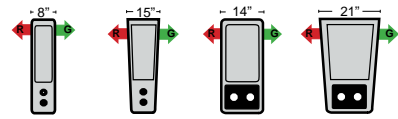

Home Theater Seating - Console Arms

Pre-Configured Home Theater Seating

v.10.11.23

Small Straight-63118 Console Arm
Small Wedge-63119 Console Arm
Large Straight-63116 Console Arm
Large Wedge-63117 Console Arm