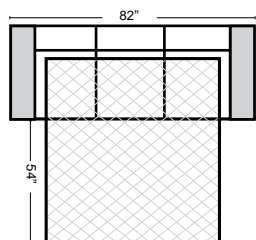

Sleeper Options: (Additional Charges Apply)

- Deluxe Mattress (Full Size Only)
- 5" Memory Foam Mattress (Full Size Only)

Note:

All Dimensions are approximate, if accuracy is crucial, please contact us for validation of the dimensions shown. However, a 1" to 2" variance can still apply due to foam and upholstery.

Sleepers

Suggested Configurations

v.10.11.23

Sleeper Options: (Additional charges apply)

- Deluxe Innerspring Mattress: Full
- 5" Memory Foam Mattress: Full Only

The Suggested Configurations below are only a sample of what the imagination can create, please enjoy creating the configuration that fits your lifestyle, using the ideas below and from the items on the other pages.