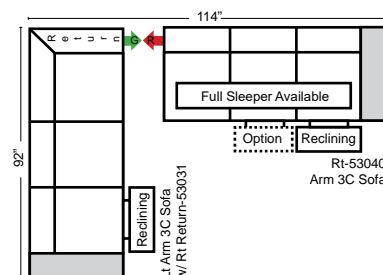

Sleepers

Suggested Configurations

v.10.11.23

Sleeper Options: (Additional charges apply)

- Deluxe Innerspring Mattress: Full
- 5" Memory Foam Mattress: Full Only

The Suggested Configurations below are only a sample of what the imagination can create, please enjoy creating the configuration that fits your lifestyle, using the ideas below and from the items on the other pages.

23126 3C Full Sleeper

23129 Lt Arm 3C Full Sleeper

23128 Rt Arm 3C Full Sleeper

23137 Lt Arm 3C Full Sleeper w/ 1/2 Curve

23136 Rt Arm 3C Full Sleeper w/ 1/2 Curve

Home Theater Seating - Console Arms

Pre-Configured Home Theater Seating