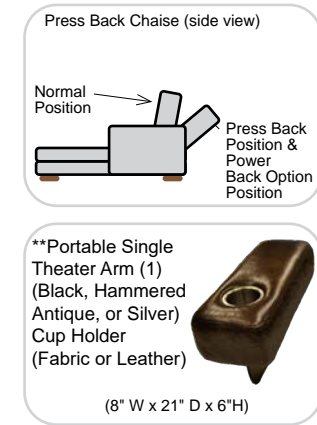

Features & Options

- Standard:**
- Available in Top Grain Leathers only
 - All Hardwood Frames
 - Selected Sku's available in Stationary

Options (No Additional Charges)

- No. 33 Firm Foam

Options: (Additional Charges Apply)

- Power Lumbar
- Center Seat Recliner (Standard with Power Seats) See Option Note
- Rechargeable Battery Pack (Operates 2 Motors)
- Swivel Table for Console Arms (Espresso or Walnut Wood Finish)
- Portable Single Theater Arm (1) (Black, Hammered Antique, or Silver) Cup Holder

Sleeper Options: (Additional Charges Apply)

- Deluxe Mattress (Full Size Only)
- 5" Memory Foam Mattress (Full Size Only)

Note:

All Dimensions are approximate, if accuracy is crucial, please contact us for validation of the dimensions shown. However, a 1" to 2" variance can still apply due to foam and upholstery.