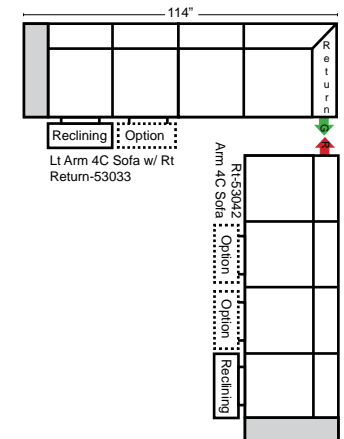

23126 3C Full Sleeper

23129 Lt Arm 3C Full Sleeper

23128 Rt Arm 3C Full Sleeper

23137 Lt Arm 3C Full Sleeper w/ 1/2 Curve

23136 Rt Arm 3C Full Sleeper w/ 1/2 Curve

Home Theater Seating - Console Arms

Pre-Configured Home Theater Seating