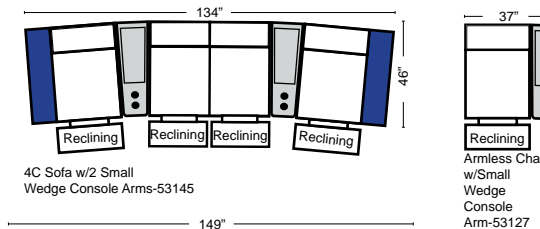

Home Theater Seating - Console Arms

Pre-Configured Home Theater Seating

v.10.11.23

Large console arm wood finish is standard as Espresso, available in Walnut - Small console is upholstered.

Home Theater Pre-Configured Small Straight & Wedge Consoles