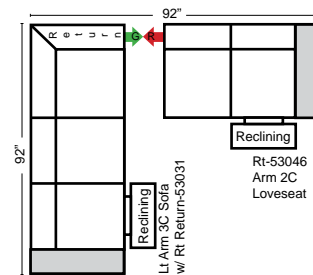

23126 3C Full Sleeper

23129 Lt Arm 3C Full Sleeper

23128 Rt Arm 3C Full Sleeper

23137 Lt Arm 3C Full Sleeper w/ 1/2 Curve

23136 Rt Arm 3C Full Sleeper w/ 1/2 Curve

Home Theater Seating - Console Arms

Pre-Configured Home Theater Seating