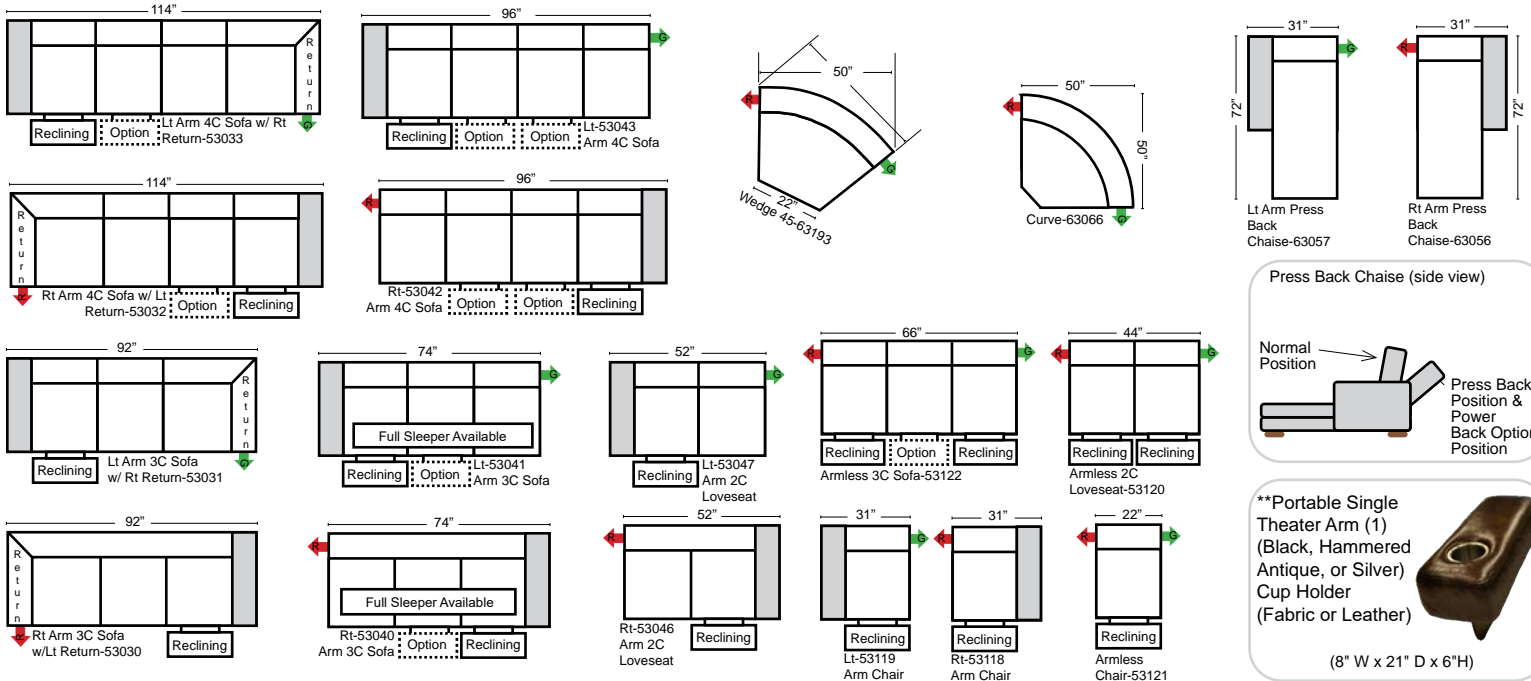

Standard

Put Green Arrows with Red Arrows to Create Sectional Groups

2-Piece Curve Sectional

Put Blue Arrows with Yellow Arrows to Create Sectional Groups

Conversation Sofas

90 Degree / L-Shape Sectional

Put Green Arrows with Red Arrows to Create Sectional Groups

- Power Lumbar
- Center Seat Recliner (Standard with Power Seats) See Option Note
- Rechargeable Battery Pack (Operates 2 Motors)
- Swivel Table for Console Arms (Espresso or Walnut Wood Finish)
- Portable Single Theater Arm (1) (Black, Hammered Antique, or Silver) Cup Holder

Sleeper Options: (Additional Charges Apply)

- Deluxe Mattress (Full Size Only)
- 5" Memory Foam Mattress (Full Size Only)

Note:

All Dimensions are approximate, if accuracy is crucial, please contact us for validation of the dimensions shown. However, a 1" to 2" variance can still apply due to foam and upholstery.