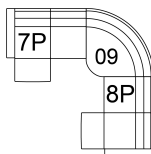

60 Armless Power Recliner
24 x 40 x 38"
61 x 102 x 97 cm
IA: 24" / 61 cm

66 RHF Power Recliner
31 x 40 x 38"
79 x 102 x 97 cm

67 LHF Power Recliner
31 x 40 x 38"
79 x 102 x 97 cm

74 Ottoman Rectangular
37 x 23 x 17"
94 x 59 x 44 cm

7P LHF Loveseat Power Recliner
55 x 40 x 38"
140 x 102 x 97 cm

8P RHF Loveseat Power Recliner
55 x 40 x 38"
140 x 102 x 97 cm

95 Chair w/2 Arms
38 x 38 x 34"
97 x 97 x 87 cm
IA: 24" / 61 cm

98 RHF Angled Loveseat
97 LHF Angled Loveseat
70 x 50 x 34"
178 x 127 x 87 cm

POPULAR CONFIGURATIONS

07/15
86 x 60"
219 x 153 cm

12/40
117 x 91"
298 x 232 cm

7P/09/10/19
104 x 136"
265 x 346 cm

7P/09/8P
104 x 104"
265 x 265 cm

DIMENSIONS

Seat Depth: 21" / 54 cm
Seat Height: 19" / 48 cm
Arm Depth: 37" / 94 cm
Arm Height: 24" / 60 cm

Dimensions shown as Width x Depth x Height.

Dimensions are correct at the time of printing and are subject to change without notice. Actual measurements for each item may vary from what is shown here. Please allow up to a +/- 1 inch difference. Availability may vary by region.