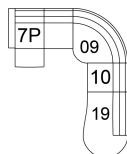

60 Armless Power Recliner
24 x 40 x 38"
61 x 102 x 97 cm
IA: 24" / 61 cm

66 RHF Power Recliner
31 x 40 x 38"
79 x 102 x 97 cm

67 LHF Power Recliner
31 x 40 x 38"
79 x 102 x 97 cm

74 Ottoman Rectangular
37 x 23 x 17"
94 x 59 x 44 cm

7P LHF Loveseat Power Recliner
55 x 40 x 38"
140 x 102 x 97 cm

8P RHF Loveseat Power Recliner
55 x 40 x 38"
140 x 102 x 97 cm

95 Chair w/2 Arms
38 x 38 x 34"
97 x 97 x 87 cm
IA: 24" / 61 cm

98 RHF Angled Loveseat
97 LHF Angled Loveseat
70 x 50 x 34"
178 x 127 x 87 cm

POPULAR CONFIGURATIONS

07/15
86 x 60"
219 x 153 cm

12/40
117 x 91"
298 x 232 cm

7P/09/10/19
104 x 136"
265 x 346 cm

7P/09/8P
104 x 104"
265 x 265 cm

DIMENSIONS

Seat Depth: 21" / 54 cm
Seat Height: 19" / 48 cm
Arm Depth: 37" / 94 cm
Arm Height: 24" / 60 cm

Dimensions shown as Width x Depth x Height.

Dimensions are correct at the time of printing and are subject to change without notice. Actual measurements for each item may vary from what is shown here. Please allow up to a +/- 1 inch difference. Availability may vary by region.