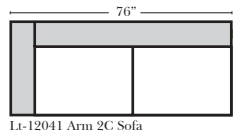

90 Degree / L-Shape Sectional / Chaise

Put Green Arrows with Red Arrows to Create Sectional Groups

L-12041 Arm 2C Sofa

R-12040 Arm 2C Sofa

L-12049 Arm Chair

R-12048 Arm Chair

L-12055 Arm Chaise & 1/2

R-12054 Arm Chaise & 1/2