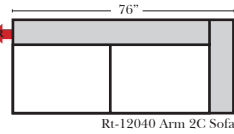

90 Degree / L-Shape Sectional / Chaise

Put Green Arrows with Red Arrows to Create Sectional Groups

L-12041 Arm 2C Sofa

R-12040 Arm 2C Sofa

L-12049 Arm Chair

R-12048 Arm Chair

L-12055 Arm Chaise & 1/2

R-12054 Arm Chaise & 1/2