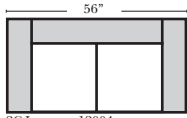

Standard & Ottomans

Armless

Put Green Arrows with Red Arrows to Create Sectional Groups

2C Sofa-12001

2C Loveseat-12004

Chair-12005

Chair & 1/2-12006

Ottoman-20013

Armless Chair-12063

Armless Chair & 1/2-12064

Armless 2C Loveseat-12062

Armless 2C Sofa-12060

Suggested Configurations

v.04.24.16

The Suggested Configurations below are only a sample of what the imagination can create, please enjoy creating the configuration that fits your lifestyle, using the ideas below.