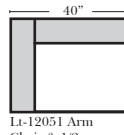

L-12092 Chaise 1C Sofa w/Opposite Return

R-12092 Chaise 1C Sofa w/Opposite Return

L-12047 Arm 2C Loveseat

R-12046 Arm 2C Loveseat

L-12051 Arm Chair & 1/2

R-12050 Arm Chair & 1/2

Corner-12068

Note:

All Dimensions are approximate, if accuracy is crucial, please contact us for validation of the dimensions shown. However, a 1" to 2" variance can still apply due to foam and upholstery.