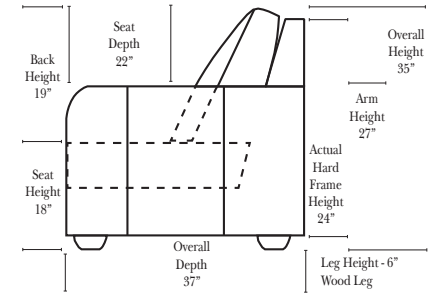

Feature & Options

Standard:

- Available in Full & Top Grain Leathers
- Available in Luxury Fabrics
- All Hardwood Frames
- Wood Leg Finish - Standard: Walnut

Options Available with No Additional Charge:

- No. 33 Firm Foam
- Wood Leg - Finishes - Cherry, Chocolate, Espresso, Honey oak, Shadow, Walnut

Options that have Additional Charges:

- Down Seats & Backs (additional Charge)

Sleeper Options: (N/A on this style)

90 Degree / L-Shape Sectional / Chaise

Put Green Arrows with Red Arrows to Create Sectional Groups