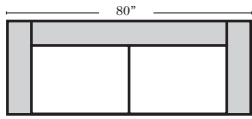

Standard & Ottomans

Armless

Put Green Arrows with Red Arrows to Create Sectional Groups

2C Sofa-12001

2C Loveseat-12004

Chair-12005

Chair & 1/2-12006

Ottoman-20013

Armless Chair-12063

Armless Chair & 1/2-12064

Armless 2C Loveseat-12062

Armless 2C Sofa-12060

Suggested Configurations

v.04.24.16

The Suggested Configurations below are only a sample of what the imagination can create, please enjoy creating the configuration that fits your lifestyle, using the ideas below.