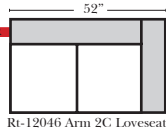

R-12040 Arm 2C Sofa

L-12047 Arm 2C Loveseat

L-12051 Arm Chair & 1/2

R-12046 Arm 2C Loveseat