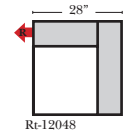

90 Degree / L-Shape Sectional / Chaise

Put Green Arrows with Red Arrows to Create Sectional Groups

L-12041 Arm 2C Sofa

R-12040 Arm 2C Sofa

L-12049 Arm Chair

R-12048 Arm Chair

L-12055 Arm Chaise & 1/2

R-12054 Arm Chaise & 1/2

L-12092 Chaise 1C Sofa w/Opposite Return

R-12092 Chaise 1C Sofa w/Opposite Return

L-12047 Arm 2C Loveseat

R-12046 Arm 2C Loveseat

L-12051 Arm Chair & 1/2

R-12050 Arm Chair & 1/2

Corner-12068

Note:

All Dimensions are approximate, if accuracy is crucial, please contact us for validation of the dimensions shown. However, a 1" to 2" variance can still apply due to foam and upholstery.