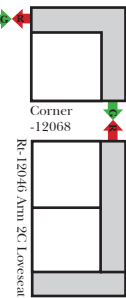

Armless Chair-12063

Armless Chair & 1/2-12064

Armless 2C Loveseat-12062

Armless 2C Sofa-12060

Suggested Configurations

v.04.24.16

The Suggested Configurations below are only a sample of what the imagination can create, please enjoy creating the configuration that fits your lifestyle, using the ideas below.

L-12041 Arm 2C Sofa

R-12054 Arm Chaise & 1/2

L-12047 Arm 2C Loveseat

Corner-12068

R-12046 Arm 2C Loveseat

R-12040 Arm 2C Sofa

L-12093 Chaise 1C Sofa w/Opposite Return

L-12041 Arm 2C Sofa