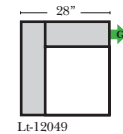

90 Degree / L-Shape Sectional / Chaise

Put Green Arrows with Red Arrows to Create Sectional Groups

L-12041 Arm 2C Sofa

R-12040 Arm 2C Sofa

L-12049 Arm Chair

R-12048 Arm Chair

L-12055 Arm Chaise & 1/2

R-12054 Arm Chaise & 1/2

L-12092 Chaise 1C Sofa w/Opposite Return

R-12092 Chaise 1C Sofa w/Opposite Return

L-12047 Arm 2C Loveseat

R-12046 Arm 2C Loveseat

L-12051 Arm Chair & 1/2

R-12050 Arm Chair & 1/2

Corner-12068

Note: