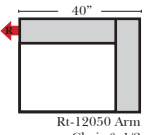

L-12092 Chaise 1C Sofa w/Opposite Return

R-12092 Chaise 1C Sofa w/Opposite Return

L-12047 Arm 2C Loveseat

R-12046 Arm 2C Loveseat

L-12051 Arm Chair & 1/2

R-12050 Arm Chair & 1/2

Corner-12068

Note:

All Dimensions are approximate, if accuracy is crucial, please contact us for validation of the dimensions shown. However, a 1" to 2" variance can still apply due to foam and upholstery.