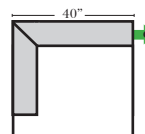

90 Degree / L-Shape Sectional / Chaise

Put Green Arrows with Red Arrows to Create Sectional Groups

L-12041 Arm 2C Sofa

R-12040 Arm 2C Sofa

L-12049 Arm Chair

R-12048 Arm Chair

L-12055 Arm Chaise & 1/2

R-12054 Arm Chaise & 1/2

L-12092 Chaise 1C Sofa w/Opposite Return

R-12092 Chaise 1C Sofa w/Opposite Return

L-12047 Arm 2C Loveseat

R-12046 Arm 2C Loveseat

L-12051 Arm Chair & 1/2

R-12050 Arm Chair & 1/2

Corner-12068

Note: