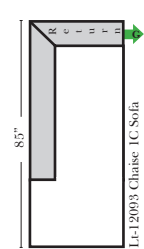

90 Degree / L-Shape Sectional / Chaise

Put Green Arrows with Red Arrows to Create Sectional Groups

L-12041 Arm 2C Sofa

R-12040 Arm 2C Sofa

L-12049 Arm Chair

R-12048 Arm Chair

L-12055 Arm Chaise & 1/2

R-12054 Arm Chaise & 1/2

L-12092 Chaise 1C Sofa w/Opposite Return

R-12092 Chaise 1C Sofa w/Opposite Return

L-12047 Arm 2C Loveseat

R-12046 Arm 2C Loveseat

L-12051 Arm Chair & 1/2

R-12050 Arm Chair & 1/2

Corner-12068

Note:

All Dimensions are approximate, if accuracy is crucial, please contact us for validation of the dimensions shown. However, a 1" to 2" variance can still apply due to foam and upholstery.