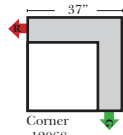

90 Degree / L-Shape Sectional / Chaise

Put Green Arrows with Red Arrows to Create Sectional Groups

L-12041 Arm 2C Sofa

R-12040 Arm 2C Sofa

L-12049 Arm Chair

R-12048 Arm Chair

L-12055 Arm Chaise & 1/2

R-12054 Arm Chaise & 1/2

L-12092 Chaise 1C Sofa w/Opposite Return

R-12092 Chaise 1C Sofa w/Opposite Return

L-12047 Arm 2C Loveseat

R-12046 Arm 2C Loveseat

L-12051 Arm Chair & 1/2

R-12050 Arm Chair & 1/2

Corner-12068

Note:

All Dimensions are approximate, if accuracy is crucial, please contact us for validation of the dimensions shown. However, a 1" to 2" variance can still apply due to foam and upholstery.