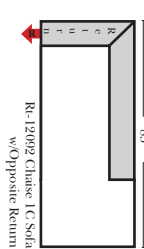

90 Degree / L-Shape Sectional / Chaise

Put Green Arrows with Red Arrows to Create Sectional Groups

L-12041 Arm 2C Sofa

R-12040 Arm 2C Sofa

L-12049 Arm Chair

R-12048 Arm Chair

L-12055 Arm Chaise & 1/2

R-12054 Arm Chaise & 1/2

L-12092 Chaise 1C Sofa w/Opposite Return

R-12092 Chaise 1C Sofa w/Opposite Return

L-12047 Arm 2C Loveseat

R-12046 Arm 2C Loveseat

L-12051 Arm Chair & 1/2

R-12050 Arm Chair & 1/2

Corner-12068

Note: