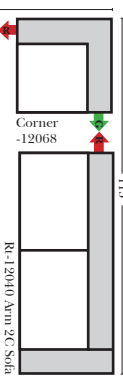

Corner-12068

R-12040 Arm 2C Sofa