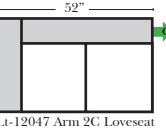

L-12041 Arm 2C Sofa

R-12046 Arm 2C Loveseat

L-12047 Arm 2C Loveseat