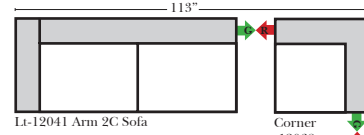

Armless Chair-12063

Armless Chair & 1/2-12064

Armless 2C Loveseat-12062

Armless 2C Sofa-12060

Suggested Configurations

v.04.24.16

The Suggested Configurations below are only a sample of what the imagination can create, please enjoy creating the configuration that fits your lifestyle, using the ideas below.

L-12041 Arm 2C Sofa

R-12054 Arm Chaise & 1/2

L-12047 Arm 2C Loveseat

Corner-12068

R-12046 Arm 2C Loveseat

R-12040 Arm 2C Sofa

L-12093 Chaise 1C Sofa w/Opposite Return

L-12041 Arm 2C Sofa