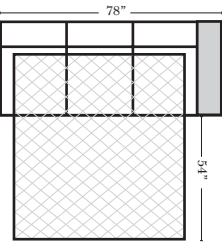

Note:

All Dimensions are approximate, if accuracy is crucial, please contact us for validation of the dimensions shown. However, a 1" to 2" variance can still apply due to foam and upholstery.

90 Degree / L-Shape Sectional

Put Green Arrows with Red Arrows to Create Sectional Groups → ←

Sleepers

Suggested Configurations

v.12.11.18

Sleeper Options: (Additional charges apply)

- Deluxe Innerspring Mattress: Full
- 5" Memory Foam Mattress: Full Only

23126 3C Full Sleeper

23129 Lt Arm 3C Full Sleeper

23128 Rt Arm 3C Full Sleeper

23137 Lt Arm 3C Full Sleeper w/ 1/2 Curve

23136 Rt Arm 3C Full Sleeper w/ 1/2 Curve

The Suggested Configurations below are only a sample of what the imagination can create, please enjoy creating the configuration that fits your lifestyle, using the ideas below and from the items on the other pages.