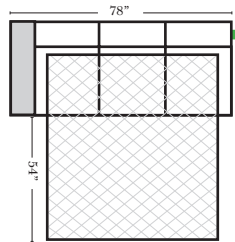

Note:

All Dimensions are approximate, if accuracy is crucial, please contact us for validation of the dimensions shown. However, a 1" to 2" variance can still apply due to foam and upholstery.

90 Degree / L-Shape Sectional

Put Green Arrows with Red Arrows to Create Sectional Groups → ←

Sleepers

Suggested Configurations

v.12.11.18

Sleeper Options: (Additional charges apply)

- Deluxe Innerspring Mattress: Full
- 5" Memory Foam Mattress: Full Only

23126 3C Full Sleeper

23129 Lt Arm 3C Full Sleeper

23128 Rt Arm 3C Full Sleeper

23137 Lt Arm 3C Full Sleeper w/ 1/2 Curve

23136 Rt Arm 3C Full Sleeper w/ 1/2 Curve

The Suggested Configurations below are only a sample of what the imagination can create, please enjoy creating the configuration that fits your lifestyle, using the ideas below and from the items on the other pages.