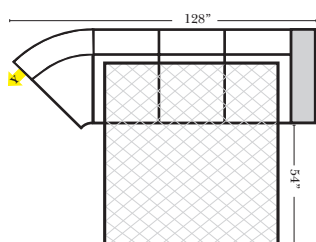

Note:

All Dimensions are approximate, if accuracy is crucial, please contact us for validation of the dimensions shown. However, a 1" to 2" variance can still apply due to foam and upholstery.

90 Degree / L-Shape Sectional

23126 3C Full Sleeper

23129 Lt Arm 3C Full Sleeper

23128 Rt Arm 3C Full Sleeper

23137 Lt Arm 3C Full Sleeper w/ 1/2 Curve

23136 Rt Arm 3C Full Sleeper w/ 1/2 Curve

The Suggested Configurations below are only a sample of what the imagination can create, please enjoy creating the configuration that fits your lifestyle, using the ideas below and from the items on the other pages.