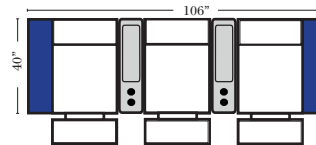

3C Sofa w/2 Small Straight Console Arms-53140