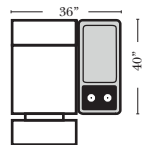

Armless Chair w/Large Straight Console Arm-53128