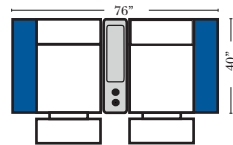

Home Theater Pre-Configured Small Straight & Wedge Consoles

2C Loveseat w/1 Small Straight Console Arm-53142