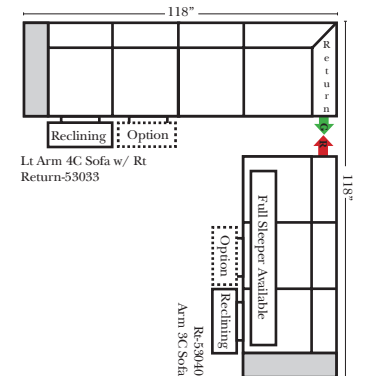

Note:

All Dimensions are approximate, if accuracy is crucial, please contact us for validation of the dimensions shown. However, a 1" to 2" variance can still apply due to foam and upholstery.

90 Degree / L-Shape Sectional

23126 3C Full Sleeper

23129 Lt Arm 3C Full Sleeper

23128 Rt Arm 3C Full Sleeper

23137 Lt Arm 3C Full Sleeper w/ 1/2 Curve

23136 Rt Arm 3C Full Sleeper w/ 1/2 Curve

The Suggested Configurations below are only a sample of what the imagination can create, please enjoy creating the configuration that fits your lifestyle, using the ideas below and from the items on the other pages.