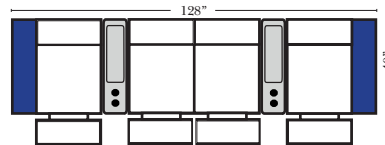

4C Sofa w/2 Small Straight Console Arms-53144