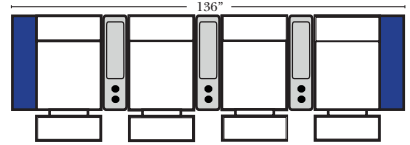

4C Sofa w/3 Small Straight Console Arms-53146