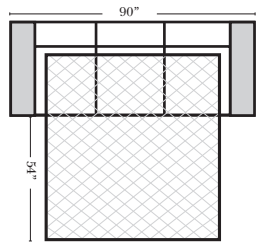

Note:

All Dimensions are approximate, if accuracy is crucial, please contact us for validation of the dimensions shown. However, a 1" to 2" variance can still apply due to foam and upholstery.

90 Degree / L-Shape Sectional

Put Green Arrows with Red Arrows to Create Sectional Groups → ←

Sleepers

Suggested Configurations

v.12.11.18

Sleeper Options: (Additional charges apply)

- Deluxe Innerspring Mattress: Full
- 5" Memory Foam Mattress: Full Only

23126 3C Full Sleeper

23129 Lt Arm 3C Full Sleeper

23128 Rt Arm 3C Full Sleeper

23137 Lt Arm 3C Full Sleeper w/ 1/2 Curve

23136 Rt Arm 3C Full Sleeper w/ 1/2 Curve

The Suggested Configurations below are only a sample of what the imagination can create, please enjoy creating the configuration that fits your lifestyle, using the ideas below and from the items on the other pages.