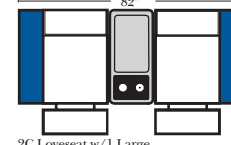

3C Sofa w/2 Small Wedge Console Arms-53141

4C Sofa w/2 Small Wedge Console Arms-53145

Armless Chair w/Small Wedge Console Arm-53127

4C Sofa w/3 Small Wedge Console Arms-53147

Home Theater Pre-Configured Large Straight & Wedge Consoles

2C Loveseat w/1 Large Straight Console Arm-53132

3C Sofa w/2 Large Straight Console Arms-53130

4C Sofa w/2 Large Straight Console Arms-53134

Armless Chair w/Large Straight Console Arm-53128

4C Sofa w/3 Large Straight Console Arms-53136