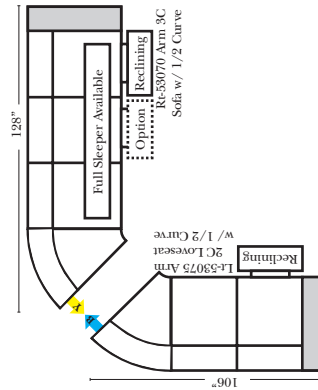

Note:

All Dimensions are approximate, if accuracy is crucial, please contact us for validation of the dimensions shown. However, a 1" to 2" variance can still apply due to foam and upholstery.

90 Degree / L-Shape Sectional

23126 3C Full Sleeper

23129 Lt Arm 3C Full Sleeper

23128 Rt Arm 3C Full Sleeper

23137 Lt Arm 3C Full Sleeper w/ 1/2 Curve

23136 Rt Arm 3C Full Sleeper w/ 1/2 Curve

The Suggested Configurations below are only a sample of what the imagination can create, please enjoy creating the configuration that fits your lifestyle, using the ideas below and from the items on the other pages.

Home Theater Seating - Console Arms

Pre-Configured Home Theater Seating

v.12.11.18

Small Straight-63118 Console Arm
Small Wedge-63119 Console Arm
Large Straight-63116 Console Arm
Large Wedge-63117 Console Arm