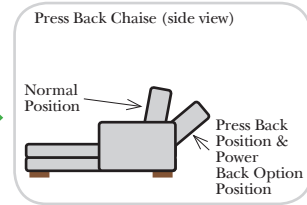

90 Degree / L-Shape Sectional

Put Green Arrows with Red Arrows to Create Sectional Groups → ←