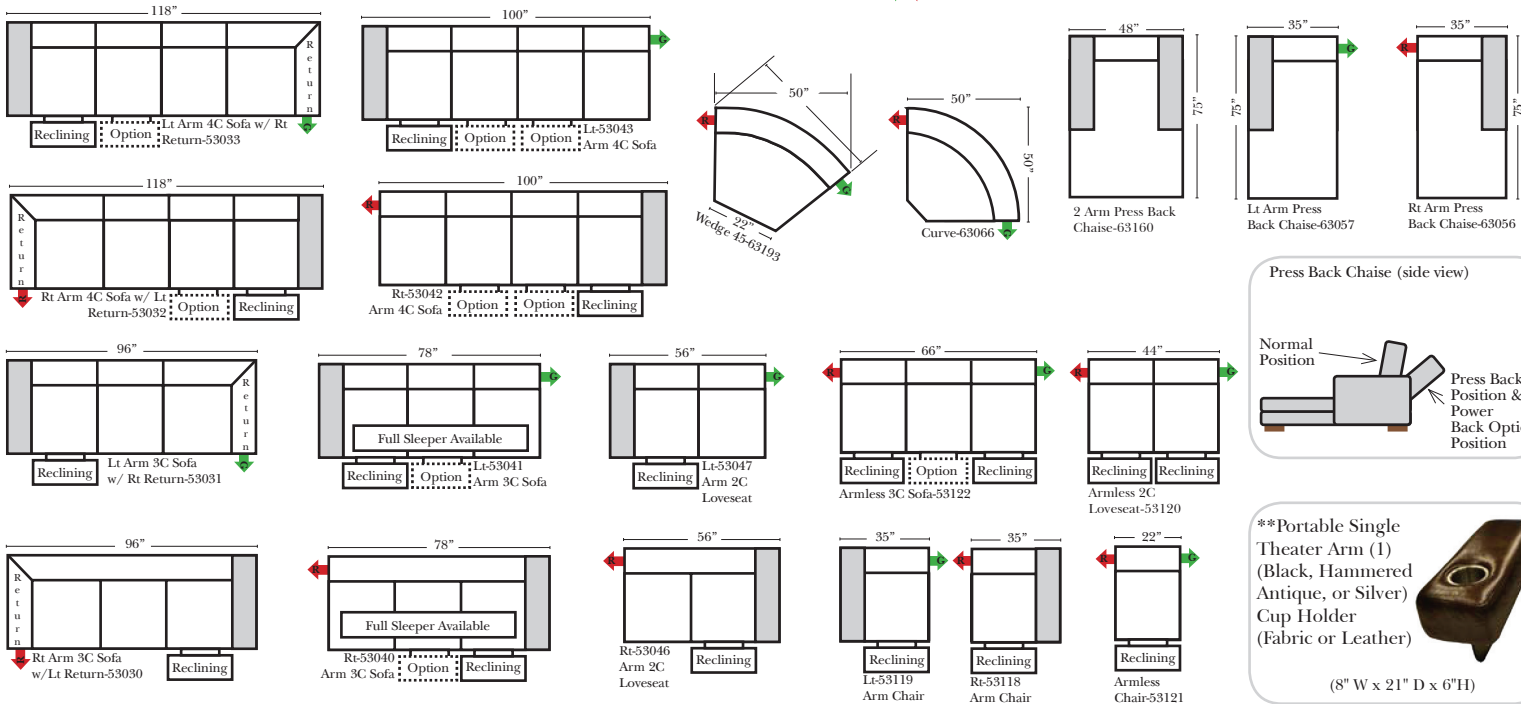

Standard

Put Green Arrows with Red Arrows to Create Sectional Groups → ←

2-Piece Curve Sectional

Put Blue Arrows with Yellow Arrows to Create Sectional Groups → ←

Conversation Sofas

Standards & Options

- Standard:**
- Available in Full & Top Grain Leathers
 - Available in Luxury Fabrics
 - All Hardwood Frames
 - Selected Skus available in stationary

- Options: (No Additional Charge)**
- No. 33 Firm Foam

- Options: (Additional Charges Apply)**
- Power Recliner Mechanism
 - Center Seat Recliner (See Option Note)
 - Rechargeable Battery Pack (will operate 2 recliner footrests or multiple mechanisms per recliner)
 - Swivel Recliner Base (2 Arm Recliner Only)
 - Swivel Glider Mechanism (2 Arm Recliner Only)
 - Glider Mechanism (2 Arm Recliner Only)
 - Lift Chair Dual Motor Mechanism (Lifts Person to a Standing Position), (2 Arm Recliner Only)
 - Upholstered Swivel Base (2 Arm Recliner Only)
 - Power 180° Swivel Glider Mechanism (2 Arm Recliner Only)
 - Swivel Table for Console Arms (Espresso or Walnut Wood Finish)
 - **Portable Single Theater Arm (1) (Black, Hammered Antique, or Silver) Cup Holder (Fabric or Leather)

Note:

All Dimensions are approximate, if accuracy is crucial, please contact us for validation of the dimensions shown. However, a 1" to 2" variance can still apply due to foam and upholstery.

90 Degree / L-Shape Sectional

Put Green Arrows with Red Arrows to Create Sectional Groups → ←

Sleepers

Suggested Configurations

v.12.11.18

Sleeper Options: (Additional charges apply)

- Deluxe Innerspring Mattress: Full
- 5" Memory Foam Mattress: Full Only