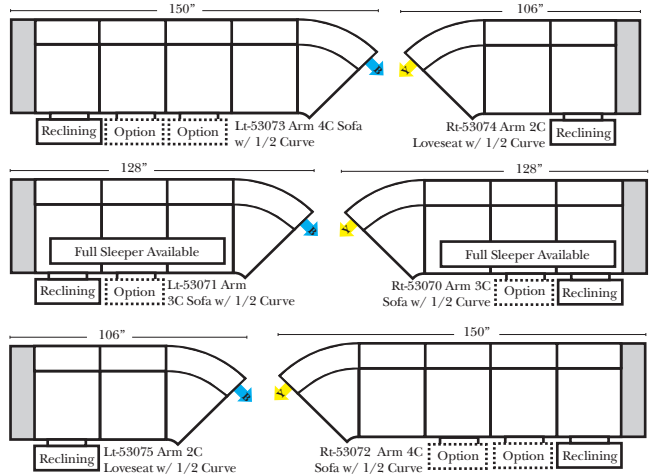

2-Piece Curve Sectional

Put Blue Arrows with Yellow Arrows to Create Sectional Groups → ←