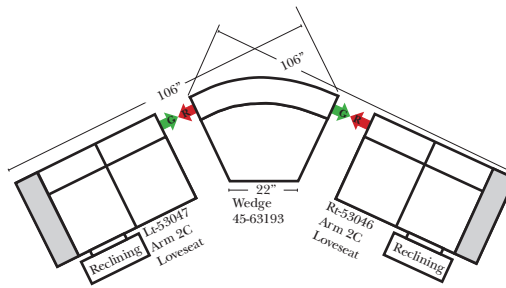

Note:

All Dimensions are approximate, if accuracy is crucial, please contact us for validation of the dimensions shown. However, a 1" to 2" variance can still apply due to foam and upholstery.

90 Degree / L-Shape Sectional

23126 3C Full Sleeper

23129 Lt Arm 3C Full Sleeper

23128 Rt Arm 3C Full Sleeper

23137 Lt Arm 3C Full Sleeper w/ 1/2 Curve

23136 Rt Arm 3C Full Sleeper w/ 1/2 Curve

The Suggested Configurations below are only a sample of what the imagination can create, please enjoy creating the configuration that fits your lifestyle, using the ideas below and from the items on the other pages.