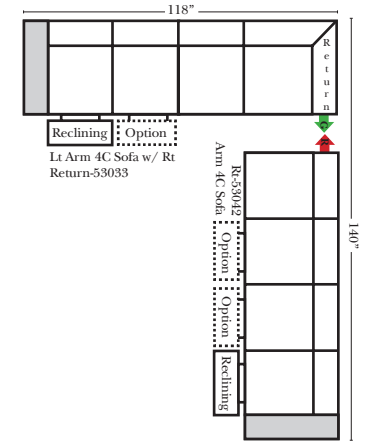

Note:

All Dimensions are approximate, if accuracy is crucial, please contact us for validation of the dimensions shown. However, a 1" to 2" variance can still apply due to foam and upholstery.

90 Degree / L-Shape Sectional

23126 3C Full Sleeper

23129 Lt Arm 3C Full Sleeper

23128 Rt Arm 3C Full Sleeper

23137 Lt Arm 3C Full Sleeper w/ 1/2 Curve

23136 Rt Arm 3C Full Sleeper w/ 1/2 Curve

The Suggested Configurations below are only a sample of what the imagination can create, please enjoy creating the configuration that fits your lifestyle, using the ideas below and from the items on the other pages.