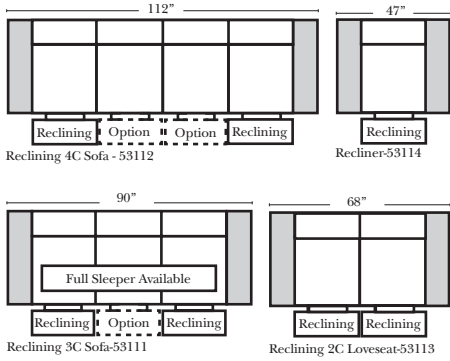

Standard

Put Green Arrows with Red Arrows to Create Sectional Groups → ←