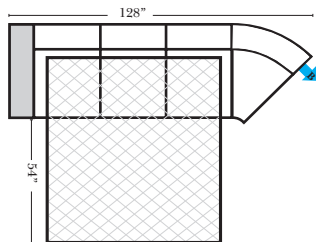

Note:

All Dimensions are approximate, if accuracy is crucial, please contact us for validation of the dimensions shown. However, a 1" to 2" variance can still apply due to foam and upholstery.

90 Degree / L-Shape Sectional

Put Green Arrows with Red Arrows to Create Sectional Groups → ←

Sleepers

Suggested Configurations

v.12.11.18

Sleeper Options: (Additional charges apply)

- Deluxe Innerspring Mattress: Full
- 5" Memory Foam Mattress: Full Only

23126 3C Full Sleeper

23129 Lt Arm 3C Full Sleeper

23128 Rt Arm 3C Full Sleeper

23137 Lt Arm 3C Full Sleeper w/ 1/2 Curve

23136 Rt Arm 3C Full Sleeper w/ 1/2 Curve

The Suggested Configurations below are only a sample of what the imagination can create, please enjoy creating the configuration that fits your lifestyle, using the ideas below and from the items on the other pages.