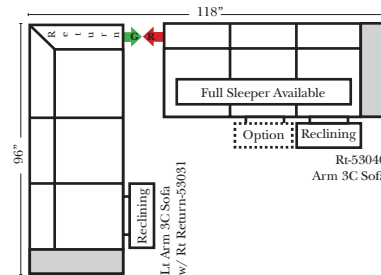

Note:

All Dimensions are approximate, if accuracy is crucial, please contact us for validation of the dimensions shown. However, a 1" to 2" variance can still apply due to foam and upholstery.

90 Degree / L-Shape Sectional

23126 3C Full Sleeper

23129 Lt Arm 3C Full Sleeper

23128 Rt Arm 3C Full Sleeper

23137 Lt Arm 3C Full Sleeper w/ 1/2 Curve

23136 Rt Arm 3C Full Sleeper w/ 1/2 Curve

The Suggested Configurations below are only a sample of what the imagination can create, please enjoy creating the configuration that fits your lifestyle, using the ideas below and from the items on the other pages.