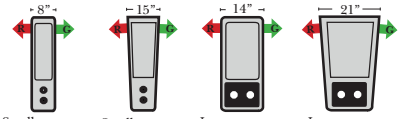

Home Theater Seating - Console Arms

Pre-Configured Home Theater Seating

v.12.11.18

Small Straight-63118 Console Arm
Small Wedge-63119 Console Arm
Large Straight-63116 Console Arm
Large Wedge-63117 Console Arm

Large console arm wood finish is standard as Espresso, available in Walnut - Small console is upholstered.