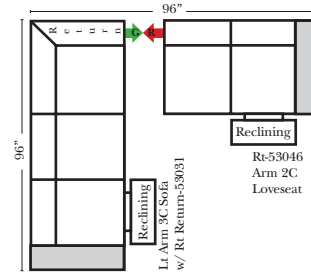

Note:

All Dimensions are approximate, if accuracy is crucial, please contact us for validation of the dimensions shown. However, a 1" to 2" variance can still apply due to foam and upholstery.

90 Degree / L-Shape Sectional

23126 3C Full Sleeper

23129 Lt Arm 3C Full Sleeper

23128 Rt Arm 3C Full Sleeper

23137 Lt Arm 3C Full Sleeper w/ 1/2 Curve

23136 Rt Arm 3C Full Sleeper w/ 1/2 Curve

The Suggested Configurations below are only a sample of what the imagination can create, please enjoy creating the configuration that fits your lifestyle, using the ideas below and from the items on the other pages.

Home Theater Seating - Console Arms

Pre-Configured Home Theater Seating

v.12.11.18

Small Straight-63118 Console Arm
Small Wedge-63119 Console Arm
Large Straight-63116 Console Arm
Large Wedge-63117 Console Arm