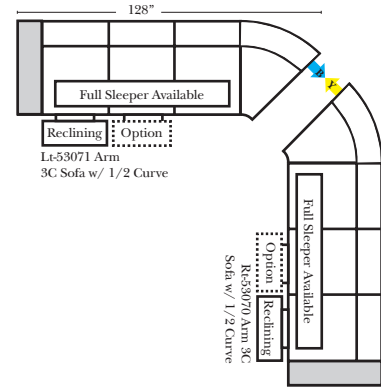

Note:

All Dimensions are approximate, if accuracy is crucial, please contact us for validation of the dimensions shown. However, a 1" to 2" variance can still apply due to foam and upholstery.

90 Degree / L-Shape Sectional

23126 3C Full Sleeper

23129 Lt Arm 3C Full Sleeper

23128 Rt Arm 3C Full Sleeper

23137 Lt Arm 3C Full Sleeper w/ 1/2 Curve

23136 Rt Arm 3C Full Sleeper w/ 1/2 Curve

The Suggested Configurations below are only a sample of what the imagination can create, please enjoy creating the configuration that fits your lifestyle, using the ideas below and from the items on the other pages.

Home Theater Seating - Console Arms

Pre-Configured Home Theater Seating

v.12.11.18

Small Straight-63118 Console Arm
Small Wedge-63119 Console Arm
Large Straight-63116 Console Arm
Large Wedge-63117 Console Arm