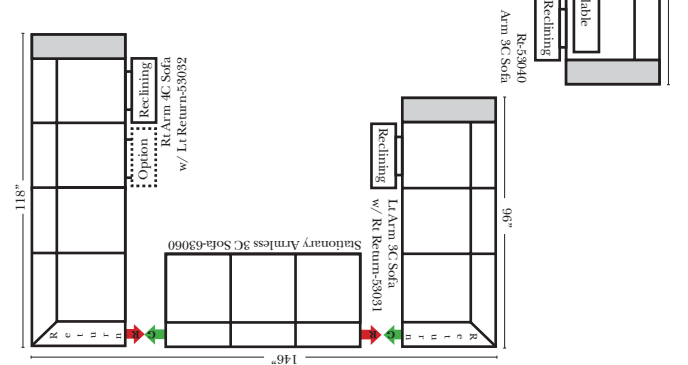

Note:

All Dimensions are approximate, if accuracy is crucial, please contact us for validation of the dimensions shown. However, a 1" to 2" variance can still apply due to foam and upholstery.

90 Degree / L-Shape Sectional

23126 3C Full Sleeper

23129 Lt Arm 3C Full Sleeper

23128 Rt Arm 3C Full Sleeper

23137 Lt Arm 3C Full Sleeper w/ 1/2 Curve

23136 Rt Arm 3C Full Sleeper w/ 1/2 Curve

The Suggested Configurations below are only a sample of what the imagination can create, please enjoy creating the configuration that fits your lifestyle, using the ideas below and from the items on the other pages.

Home Theater Seating - Console Arms

Pre-Configured Home Theater Seating

v.12.11.18

Small Straight-63118 Console Arm
Small Wedge-63119 Console Arm
Large Straight-63116 Console Arm
Large Wedge-63117 Console Arm