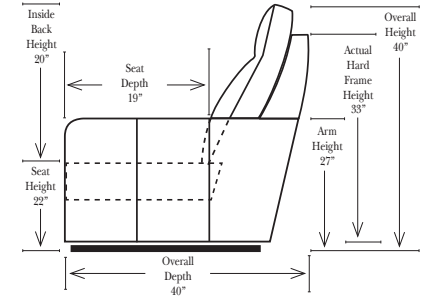

Standard

Put Green Arrows with Red Arrows to Create Sectional Groups → ←

2-Piece Curve Sectional

Put Blue Arrows with Yellow Arrows to Create Sectional Groups → ←

Conversation Sofas

Standards & Options

- Standard:**
- Available in Full & Top Grain Leathers
 - Available in Luxury Fabrics
 - All Hardwood Frames
 - Selected Skus available in stationary

- Options: (No Additional Charge)**
- No. 33 Firm Foam

- Options: (Additional Charges Apply)**
- Power Recliner Mechanism
 - Center Seat Recliner (See Option Note)
 - Rechargeable Battery Pack (will operate 2 recliner footrests or multiple mechanisms per recliner)
 - Swivel Recliner Base (2 Arm Recliner Only)
 - Swivel Glider Mechanism (2 Arm Recliner Only)
 - Glider Mechanism (2 Arm Recliner Only)
 - Lift Chair Dual Motor Mechanism (Lifts Person to a Standing Position), (2 Arm Recliner Only)
 - Upholstered Swivel Base (2 Arm Recliner Only)
 - Power 180° Swivel Glider Mechanism (2 Arm Recliner Only)
 - Swivel Table for Console Arms (Espresso or Walnut Wood Finish)
 - **Portable Single Theater Arm (1) (Black, Hammered Antique, or Silver) Cup Holder (Fabric or Leather)

Note:

All Dimensions are approximate, if accuracy is crucial, please contact us for validation of the dimensions shown. However, a 1" to 2" variance can still apply due to foam and upholstery.

90 Degree / L-Shape Sectional