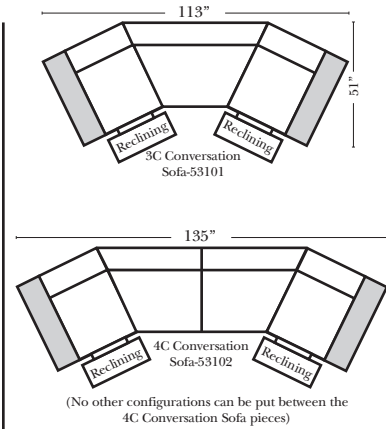

Conversation Sofas