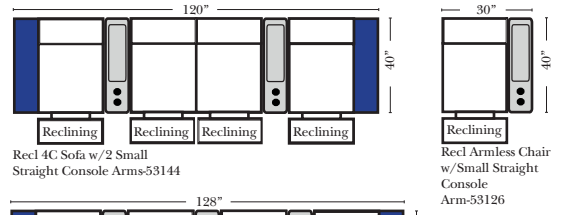

- Sleeper Options: Full Size Available**
- Add Deluxe Innerspring Mattress
  - Add 5" Memory Foam Mattress

**Note:**  
All Dimensions are approximate, if accuracy is crucial, please contact us for validation of the dimensions shown. However, a 1" to 2" variance can still apply due to foam and upholstery.

v.10.22.18

Many items on these pages are available as Stationary (Non-Reclining)

**Reclining 90 Degree / L-Shape Sectional / Sleeper / Armless / Conversation**

Put Green Arrows with Red Arrows to Create Sectional Groups

**Home Theater Seating - Console Arms**

**Pre-Configured Home Theater Seating**

v.10.22.18

**Pre-Configured Recl 2C & 3C Super Sofas  
Small & Large - Straight & Wedge Consoles (Left Side of Page)**

**Pre-Configured Recl 3C Small & Large  
- Straight & Wedge Consoles (Center & Left Side of Page)**