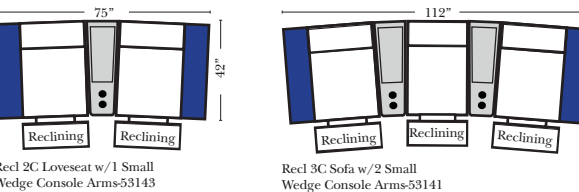

- Sleeper Options: Full Size Available**
- Add Deluxe Innerspring Mattress
  - Add 5" Memory Foam Mattress

**Note:**  
All Dimensions are approximate, if accuracy is crucial, please contact us for validation of the dimensions shown. However, a 1" to 2" variance can still apply due to foam and upholstery.

v.10.22.18

Many items on these pages are available as Stationary (Non-Reclining)

**Reclining 90 Degree / L-Shape Sectional / Sleeper / Armless / Conversation**

Put Green Arrows with Red Arrows to Create Sectional Groups

**Home Theater Seating - Console Arms**

**Pre-Configured Home Theater Seating**

v.10.22.18

**Pre-Configured Recl 2C & 3C Super Sofas  
Small & Large - Straight & Wedge Consoles (Left Side of Page)**

**Pre-Configured Recl 3C Small & Large  
- Straight & Wedge Consoles (Center & Left Side of Page)**