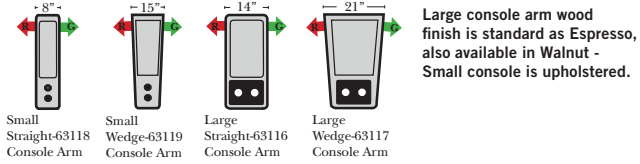

Home Theater Seating - Console Arms