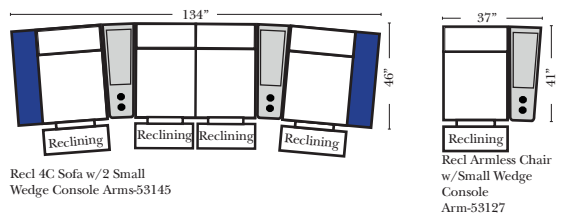

- Sleeper Options: Full Size Available**
- Add Deluxe Innerspring Mattress
  - Add 5" Memory Foam Mattress

**Note:**  
All Dimensions are approximate, if accuracy is crucial, please contact us for validation of the dimensions shown. However, a 1" to 2" variance can still apply due to foam and upholstery.

v.10.22.18

Many items on these pages are available as Stationary (Non-Reclining)

**Reclining 90 Degree / L-Shape Sectional / Sleeper / Armless / Conversation**

Put Green Arrows with Red Arrows to Create Sectional Groups

**Home Theater Seating - Console Arms**

**Pre-Configured Home Theater Seating**

v.10.22.18

**Pre-Configured Recl 2C & 3C Super Sofas  
Small & Large - Straight & Wedge Consoles (Left Side of Page)**

**Pre-Configured Recl 3C Small & Large  
- Straight & Wedge Consoles (Center & Left Side of Page)**