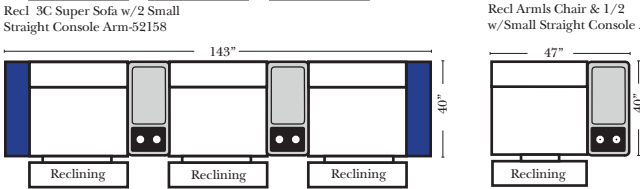

- Sleeper Options: Full Size Available**
- Add Deluxe Innerspring Mattress
  - Add 5" Memory Foam Mattress

**Note:**  
All Dimensions are approximate, if accuracy is crucial, please contact us for validation of the dimensions shown. However, a 1" to 2" variance can still apply due to foam and upholstery.

v.10.22.18

Many items on these pages are available as Stationary (Non-Reclining)

**Reclining 90 Degree / L-Shape Sectional / Sleeper / Armless / Conversation**

Put Green Arrows with Red Arrows to Create Sectional Groups

**Home Theater Seating - Console Arms**

**Pre-Configured Home Theater Seating**

v.10.22.18

**Pre-Configured Recl 2C & 3C Super Sofas  
Small & Large - Straight & Wedge Consoles (Left Side of Page)**

**Pre-Configured Recl 3C Small & Large  
- Straight & Wedge Consoles (Center & Left Side of Page)**