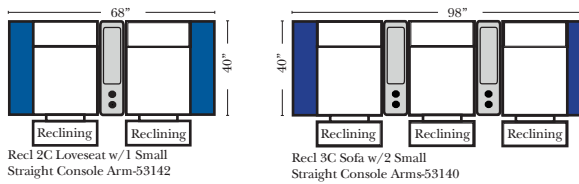

**Pre-Configured Recl 2C & 3C Super Sofas
Small & Large - Straight & Wedge Consoles (Left Side of Page)**