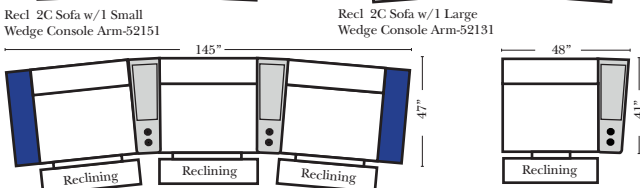

- Sleeper Options: Full Size Available**
- Add Deluxe Innerspring Mattress
  - Add 5" Memory Foam Mattress

**Note:**  
All Dimensions are approximate, if accuracy is crucial, please contact us for validation of the dimensions shown. However, a 1" to 2" variance can still apply due to foam and upholstery.

v.10.22.18

Many items on these pages are available as Stationary (Non-Reclining)

**Reclining 90 Degree / L-Shape Sectional / Sleeper / Armless / Conversation**

Put Green Arrows with Red Arrows to Create Sectional Groups

**Home Theater Seating - Console Arms**

**Pre-Configured Home Theater Seating**

v.10.22.18

**Pre-Configured Recl 2C & 3C Super Sofas  
Small & Large - Straight & Wedge Consoles (Left Side of Page)**

**Pre-Configured Recl 3C Small & Large  
- Straight & Wedge Consoles (Center & Left Side of Page)**