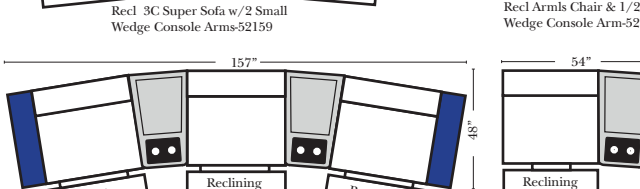

- Sleeper Options: Full Size Available**
- Add Deluxe Innerspring Mattress
  - Add 5" Memory Foam Mattress

**Note:**  
All Dimensions are approximate, if accuracy is crucial, please contact us for validation of the dimensions shown. However, a 1" to 2" variance can still apply due to foam and upholstery.

v.10.22.18

Many items on these pages are available as Stationary (Non-Reclining)

**Reclining 90 Degree / L-Shape Sectional / Sleeper / Armless / Conversation**

Put Green Arrows with Red Arrows to Create Sectional Groups

**Home Theater Seating - Console Arms**

**Pre-Configured Home Theater Seating**

v.10.22.18

**Pre-Configured Recl 2C & 3C Super Sofas  
Small & Large - Straight & Wedge Consoles (Left Side of Page)**

**Pre-Configured Recl 3C Small & Large  
- Straight & Wedge Consoles (Center & Left Side of Page)**