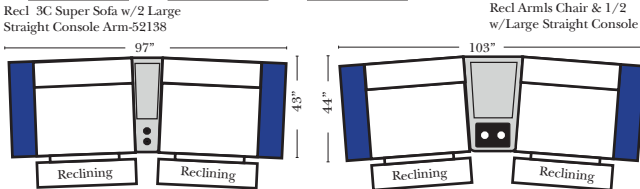

- Sleeper Options: Full Size Available**
- Add Deluxe Innerspring Mattress
  - Add 5" Memory Foam Mattress

**Note:**  
All Dimensions are approximate, if accuracy is crucial, please contact us for validation of the dimensions shown. However, a 1" to 2" variance can still apply due to foam and upholstery.

v.10.22.18

Many items on these pages are available as Stationary (Non-Reclining)

**Reclining 90 Degree / L-Shape Sectional / Sleeper / Armless / Conversation**

Put Green Arrows with Red Arrows to Create Sectional Groups

**Home Theater Seating - Console Arms**

**Pre-Configured Home Theater Seating**

v.10.22.18

**Pre-Configured Recl 2C & 3C Super Sofas  
Small & Large - Straight & Wedge Consoles (Left Side of Page)**

**Pre-Configured Recl 3C Small & Large  
- Straight & Wedge Consoles (Center & Left Side of Page)**