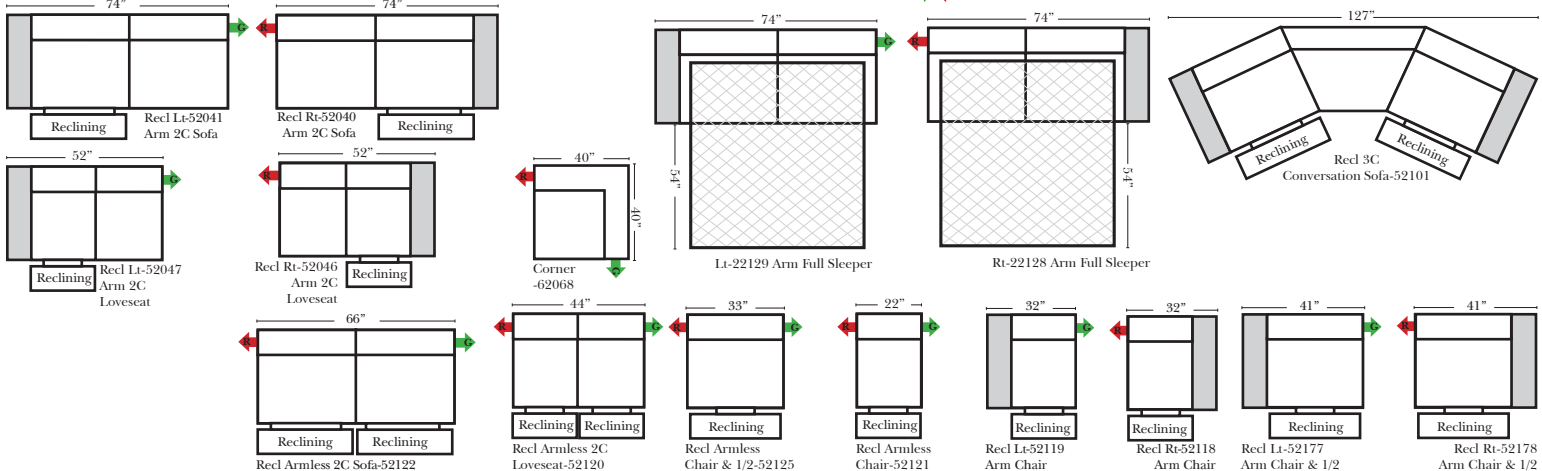

- Options: (Additional Charges Apply)**
- Power Recliner Mechanism
  - Center Seat Recliner to a Reclining 3C Super Sofa
  - Rechargeable Battery Pack (will operate 2 recliner footrests or multiple mechanisms per recliner)
  - Swivel Recliner Base (2 Arm Recliner Only)
  - Swivel Glider Mechanism (2 Arm Recliner Only)
  - Upholstered Swivel Base (2 Arm Recliner Only)
  - Power 180° Swivel Glider Mechanism (2 Arm Recliner Only)
  - Swivel Table for Console Arms (Espresso or Walnut Wood Finish)
  - \*\*Portable Double Theater Arm (2) (Black, Hammered Antique, or Silver) Cup Holder (Fabric or Leather)

- Sleeper Options: Full Size Available**
- Add Deluxe Innerspring Mattress
  - Add 5" Memory Foam Mattress

**Note:**  
All Dimensions are approximate, if accuracy is crucial, please contact us for validation of the dimensions shown. However, a 1" to 2" variance can still apply due to foam and upholstery.

v.10.22.18

Many items on these pages are available as Stationary (Non-Reclining)

**Reclining 90 Degree / L-Shape Sectional / Sleeper / Armless / Conversation**

Put Green Arrows with Red Arrows to Create Sectional Groups

**Home Theater Seating - Console Arms**

**Pre-Configured Home Theater Seating**

v.10.22.18

**Pre-Configured Recl 2C & 3C Super Sofas  
Small & Large - Straight & Wedge Consoles (Left Side of Page)**

**Pre-Configured Recl 3C Small & Large  
- Straight & Wedge Consoles (Center & Left Side of Page)**