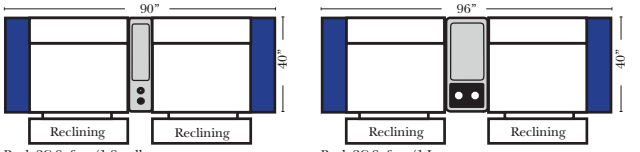

- Sleeper Options: Full Size Available**
- Add Deluxe Innerspring Mattress
  - Add 5" Memory Foam Mattress

**Note:**  
All Dimensions are approximate, if accuracy is crucial, please contact us for validation of the dimensions shown. However, a 1" to 2" variance can still apply due to foam and upholstery.

v.10.22.18

Many items on these pages are available as Stationary (Non-Reclining)

**Reclining 90 Degree / L-Shape Sectional / Sleeper / Armless / Conversation**

Put Green Arrows with Red Arrows to Create Sectional Groups

**Home Theater Seating - Console Arms**

**Pre-Configured Home Theater Seating**

v.10.22.18

**Pre-Configured Recl 2C & 3C Super Sofas  
Small & Large - Straight & Wedge Consoles (Left Side of Page)**

**Pre-Configured Recl 3C Small & Large  
- Straight & Wedge Consoles (Center & Left Side of Page)**