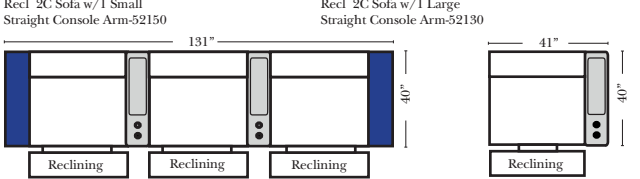

Home Theater Seating - Console Arms