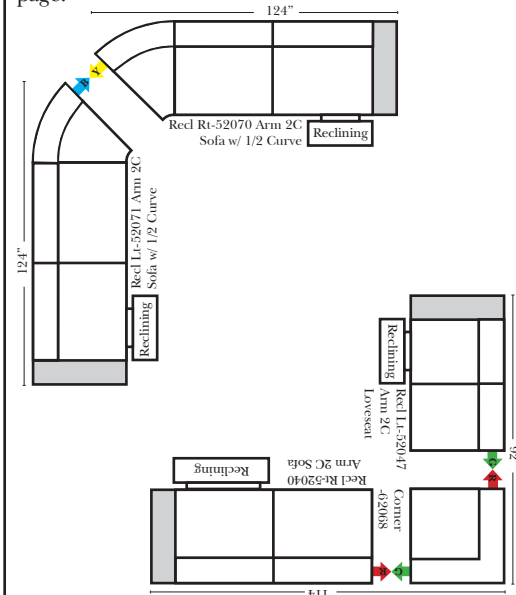

**Reclining Standard/Sleeper**

Put Blue Arrows with Yellow Arrows to Create Sectional Groups

**Suggested Configurations**

The Suggested Configurations below are only a sample of what the imagination can create, please enjoy creating the configuration that fits your lifestyle, using the ideas below and from the items on the opposite page.

- Sleeper Options: Full Size Available**
- Add Deluxe Innerspring Mattress
  - Add 5" Memory Foam Mattress

**Note:**  
All Dimensions are approximate, if accuracy is crucial, please contact us for validation of the dimensions shown. However, a 1" to 2" variance can still apply due to foam and upholstery.