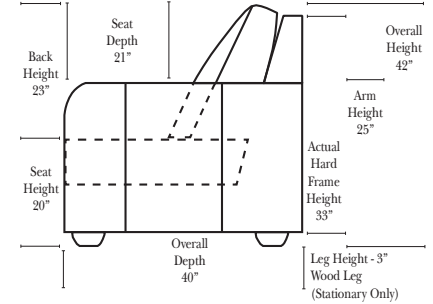

**Reclining Standard/Sleeper**

Put Blue Arrows with Yellow Arrows to Create Sectional Groups

**Suggested Configurations**

The Suggested Configurations below are only a sample of what the imagination can create, please enjoy creating the configuration that fits your lifestyle, using the ideas below and from the items on the opposite page.

- Sleeper Options: Full Size Available**
- Add Deluxe Innerspring Mattress
  - Add 5" Memory Foam Mattress

**Note:**  
All Dimensions are approximate, if accuracy is crucial, please contact us for validation of the dimensions shown. However, a 1" to 2" variance can still apply due to foam and upholstery.