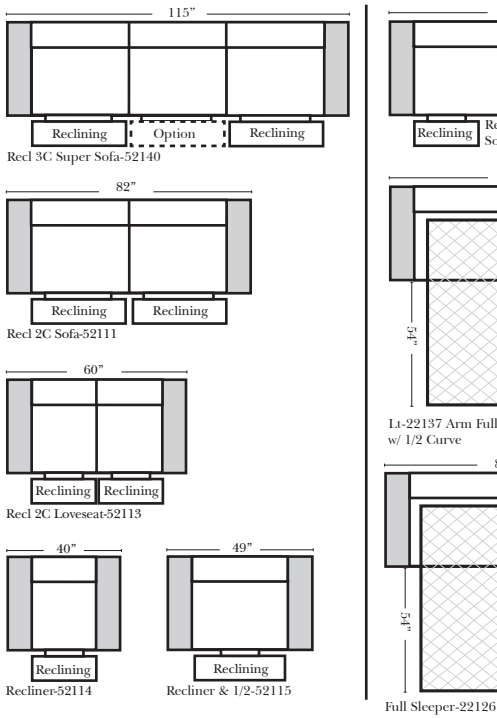

**Reclining Standard/Sleeper**

Put Blue Arrows with Yellow Arrows to Create Sectional Groups

**Suggested Configurations**

The Suggested Configurations below are only a sample of what the imagination can create, please enjoy creating the configuration that fits your lifestyle, using the ideas below and from the items on the opposite page.

- Sleeper Options: Full Size Available**
- Add Deluxe Innerspring Mattress
  - Add 5" Memory Foam Mattress

**Note:**  
All Dimensions are approximate, if accuracy is crucial, please contact us for validation of the dimensions shown. However, a 1" to 2" variance can still apply due to foam and upholstery.