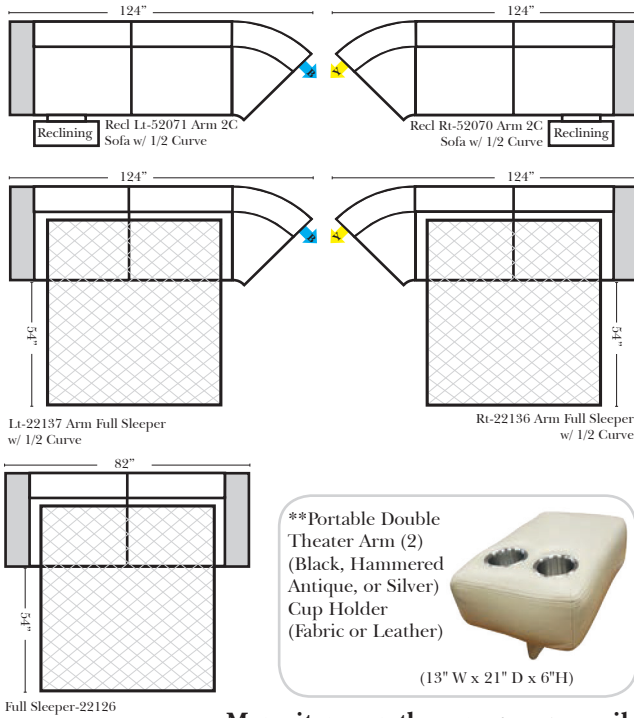

**Reclining Standard/Sleeper**

Put Blue Arrows with Yellow Arrows to Create Sectional Groups

**Suggested Configurations**

The Suggested Configurations below are only a sample of what the imagination can create, please enjoy creating the configuration that fits your lifestyle, using the ideas below and from the items on the opposite page.

- Options: (Additional Charges Apply)**
- Power Recliner Mechanism
  - Center Seat Recliner to a Reclining 3C Super Sofa
  - Rechargeable Battery Pack (will operate 2 recliner footrests or multiple mechanisms per recliner)
  - Swivel Recliner Base (2 Arm Recliner Only)
  - Swivel Glider Mechanism (2 Arm Recliner Only)
  - Upholstered Swivel Base (2 Arm Recliner Only)
  - Power 180° Swivel Glider Mechanism (2 Arm Recliner Only)
  - Swivel Table for Console Arms (Espresso or Walnut Wood Finish)
  - \*\*Portable Double Theater Arm (2) (Black, Hammered Antique, or Silver) Cup Holder (Fabric or Leather)

- Sleeper Options: Full Size Available**
- Add Deluxe Innerspring Mattress
  - Add 5" Memory Foam Mattress

**Note:**  
All Dimensions are approximate, if accuracy is crucial, please contact us for validation of the dimensions shown. However, a 1" to 2" variance can still apply due to foam and upholstery.

**Home Theater Seating - Console Arms**

**Pre-Configured Home Theater Seating**

v.10.22.18

**Pre-Configured Recl 2C & 3C Super Sofas  
Small & Large - Straight & Wedge Consoles (Left Side of Page)**

**Pre-Configured Recl 3C Small & Large  
- Straight & Wedge Consoles (Center & Left Side of Page)**