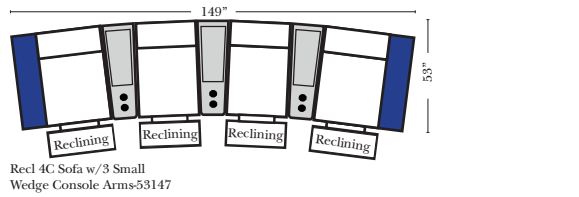

**Pre-Configured Recl 2C & 3C Super Sofas
Small & Large - Straight & Wedge Consoles (Left Side of Page)**