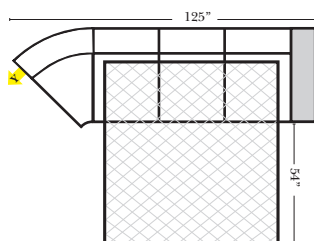

90 Degree / L-Shape Sectional

Put Green Arrows with Red Arrows to Create Sectional Groups → ←

Sleepers

Suggested Configurations

v.05.06.23

Sleeper Options: (Additional charges apply)

- Deluxe Innerspring Mattress: Full
- 5" Memory Foam Mattress: Full Only

23126 3C Full Sleeper

23129 Lt Arm 3C Full Sleeper

23128 Rt Arm 3C Full Sleeper

23137 Lt Arm 3C Full Sleeper w/ 1/2 Curve

23136 Rt Arm 3C Full Sleeper w/ 1/2 Curve

The Suggested Configurations below are only a sample of what the imagination can create, please enjoy creating the configuration that fits your lifestyle, using the ideas below and from the items on the other pages.