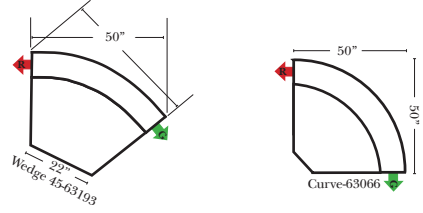

- Sleeper Options: (Additional Charges Apply)**
- Deluxe Mattress (Full Size Only)
 - 5" Memory Foam Mattress (Full Size Only)

Note:

All Dimensions are approximate, if accuracy is crucial, please contact us for validation of the dimensions shown. However, a 1" to 2" variance can still apply due to foam and upholstery.

90 Degree / L-Shape Sectional

Put Green Arrows with Red Arrows to Create Sectional Groups → ←

Sleepers

Suggested Configurations

v.05.06.23

Sleeper Options: (Additional charges apply)

- Deluxe Innerspring Mattress: Full
- 5" Memory Foam Mattress: Full Only