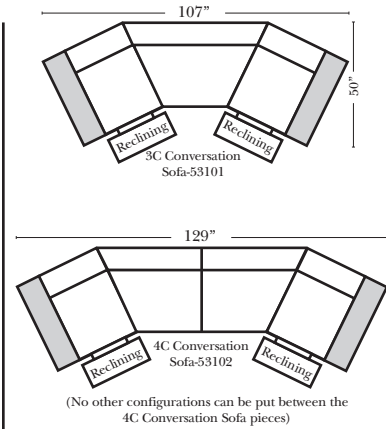

Standard

Put Green Arrows with Red Arrows to Create Sectional Groups → ←

2-Piece Curve Sectional

Put Blue Arrows with Yellow Arrows to Create Sectional Groups → ←

Conversation Sofas

Features & Options

- Standard:**
- Available in Top Grain Leathers only
 - All Hardwood Frames
 - **Selected Sku's available in Stationary**

- Options (No Additional Charges)**
- No. 33 Firm Foam

- Options: (Additional Charges Apply)**
- Power Recliner Mechanism
 - Power Lumbar
 - Power Tilt Headrest
 - Center Seat Recliner (See Option Note)
 - Rechargeable Battery Pack (Operates 2 Motors)
 - Swivel Recliner Base (2 Arm Recliner Only)
 - Swivel Glider Mechanism (2 Arm Recliner Only)
 - Glider Mechanism (2 Arm Recliner Only)
 - Lift Chair Dual Motor Mechanism (Lifts Person to a Standing Position), (2 Arm Recliner Only)
 - Leather Upholstered Swivel Base (2 Arm Recliner Only)
 - Power 180° Swivel Glider Mechanism (2 Arm Recliner Only)
 - Swivel Table for Console Arms (Espresso or Walnut Wood Finish)
 - **Portable Single Theater Arm (1) (Black, Hammered Antique, or Silver) Cup Holder (Leather)

- Sleeper Options: (Additional Charges Apply)**
- Deluxe Mattress (Full Size Only)
 - 5" Memory Foam Mattress (Full Size Only)

Note:

All Dimensions are approximate, if accuracy is crucial, please contact us for validation of the dimensions shown. However, a 1" to 2" variance can still apply due to foam and upholstery.