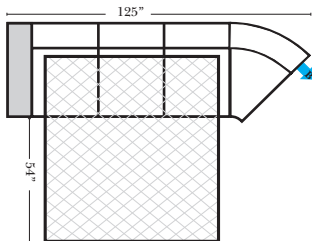

- Sleeper Options: (Additional Charges Apply)**
- Deluxe Mattress (Full Size Only)
 - 5" Memory Foam Mattress (Full Size Only)

Note:

All Dimensions are approximate, if accuracy is crucial, please contact us for validation of the dimensions shown. However, a 1" to 2" variance can still apply due to foam and upholstery.

90 Degree / L-Shape Sectional

Put Green Arrows with Red Arrows to Create Sectional Groups → ←

Sleepers

Suggested Configurations

v.05.06.23

Sleeper Options: (Additional charges apply)

- Deluxe Innerspring Mattress: Full
- 5" Memory Foam Mattress: Full Only

23126 3C Full Sleeper

23129 Lt Arm 3C Full Sleeper

23128 Rt Arm 3C Full Sleeper

23137 Lt Arm 3C Full Sleeper w/ 1/2 Curve

23136 Rt Arm 3C Full Sleeper w/ 1/2 Curve

The Suggested Configurations below are only a sample of what the imagination can create, please enjoy creating the configuration that fits your lifestyle, using the ideas below and from the items on the other pages.