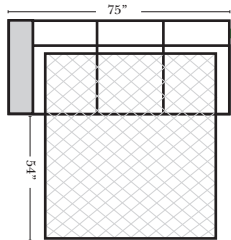

- Sleeper Options: (Additional Charges Apply)**
- Deluxe Mattress (Full Size Only)
 - 5" Memory Foam Mattress (Full Size Only)

Note:

All Dimensions are approximate, if accuracy is crucial, please contact us for validation of the dimensions shown. However, a 1" to 2" variance can still apply due to foam and upholstery.

90 Degree / L-Shape Sectional

Put Green Arrows with Red Arrows to Create Sectional Groups → ←

Sleepers

Suggested Configurations

v.05.06.23

Sleeper Options: (Additional charges apply)

- Deluxe Innerspring Mattress: Full
- 5" Memory Foam Mattress: Full Only

23126 3C Full Sleeper

23129 Lt Arm 3C Full Sleeper

23128 Rt Arm 3C Full Sleeper

23137 Lt Arm 3C Full Sleeper w/ 1/2 Curve

23136 Rt Arm 3C Full Sleeper w/ 1/2 Curve

The Suggested Configurations below are only a sample of what the imagination can create, please enjoy creating the configuration that fits your lifestyle, using the ideas below and from the items on the other pages.