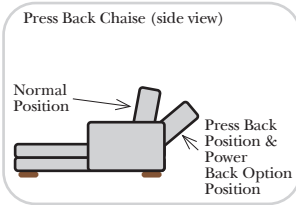

- Options (No Additional Charges)**
- No. 33 Firm Foam

- Options: (Additional Charges Apply)**
- Power Recliner Mechanism
 - Power Lumbar
 - Power Tilt Headrest
 - Center Seat Recliner (See Option Note)
 - Rechargeable Battery Pack (Operates 2 Motors)
 - Swivel Recliner Base (2 Arm Recliner Only)
 - Swivel Glider Mechanism (2 Arm Recliner Only)
 - Glider Mechanism (2 Arm Recliner Only)
 - Lift Chair Dual Motor Mechanism (Lifts Person to a Standing Position), (2 Arm Recliner Only)
 - Leather Upholstered Swivel Base (2 Arm Recliner Only)
 - Power 180° Swivel Glider Mechanism (2 Arm Recliner Only)
 - Swivel Table for Console Arms (Espresso or Walnut Wood Finish)
 - **Portable Single Theater Arm (1) (Black, Hammered Antique, or Silver) Cup Holder (Leather)

- Sleeper Options: (Additional Charges Apply)**
- Deluxe Mattress (Full Size Only)
 - 5" Memory Foam Mattress (Full Size Only)

Note:

All Dimensions are approximate, if accuracy is crucial, please contact us for validation of the dimensions shown. However, a 1" to 2" variance can still apply due to foam and upholstery.

90 Degree / L-Shape Sectional

Put Green Arrows with Red Arrows to Create Sectional Groups → ←

Sleepers

Suggested Configurations

v.05.06.23

Sleeper Options: (Additional charges apply)

- Deluxe Innerspring Mattress: Full
- 5" Memory Foam Mattress: Full Only