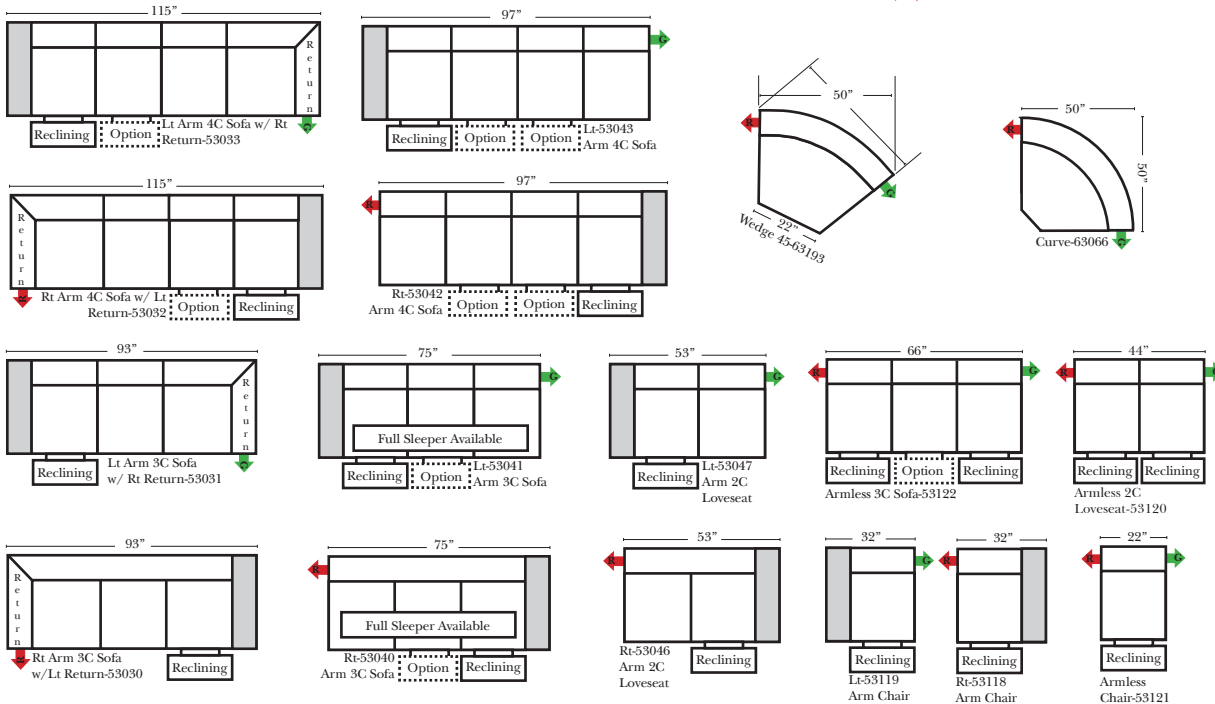

- Sleeper Options: (Additional Charges Apply)**
- Deluxe Mattress (Full Size Only)
 - 5" Memory Foam Mattress (Full Size Only)

Note:

All Dimensions are approximate, if accuracy is crucial, please contact us for validation of the dimensions shown. However, a 1" to 2" variance can still apply due to foam and upholstery.

90 Degree / L-Shape Sectional

Put Green Arrows with Red Arrows to Create Sectional Groups → ←

Sleepers

Suggested Configurations

v.05.06.23

Sleeper Options: (Additional charges apply)

- Deluxe Innerspring Mattress: Full
- 5" Memory Foam Mattress: Full Only