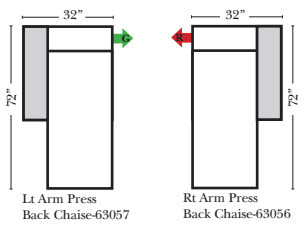

- Sleeper Options: (Additional Charges Apply)**
- Deluxe Mattress (Full Size Only)
 - 5" Memory Foam Mattress (Full Size Only)

Note:

All Dimensions are approximate, if accuracy is crucial, please contact us for validation of the dimensions shown. However, a 1" to 2" variance can still apply due to foam and upholstery.

90 Degree / L-Shape Sectional

Put Green Arrows with Red Arrows to Create Sectional Groups → ←

Sleepers

Suggested Configurations

v.05.06.23

Sleeper Options: (Additional charges apply)

- Deluxe Innerspring Mattress: Full
- 5" Memory Foam Mattress: Full Only