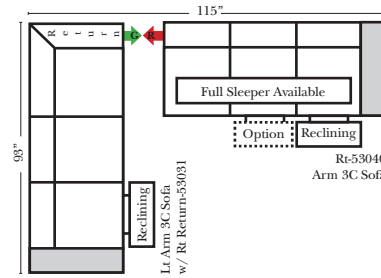

- Sleeper Options: (Additional Charges Apply)**
- Deluxe Mattress (Full Size Only)
 - 5" Memory Foam Mattress (Full Size Only)

Note:

All Dimensions are approximate, if accuracy is crucial, please contact us for validation of the dimensions shown. However, a 1" to 2" variance can still apply due to foam and upholstery.

90 Degree / L-Shape Sectional

Put Green Arrows with Red Arrows to Create Sectional Groups → ←

Sleepers

Suggested Configurations

v.05.06.23

Sleeper Options: (Additional charges apply)

- Deluxe Innerspring Mattress: Full
- 5" Memory Foam Mattress: Full Only

23126 3C Full Sleeper

23129 Lt Arm 3C Full Sleeper

23128 Rt Arm 3C Full Sleeper

23137 Lt Arm 3C Full Sleeper w/ 1/2 Curve

23136 Rt Arm 3C Full Sleeper w/ 1/2 Curve

The Suggested Configurations below are only a sample of what the imagination can create, please enjoy creating the configuration that fits your lifestyle, using the ideas below and from the items on the other pages.