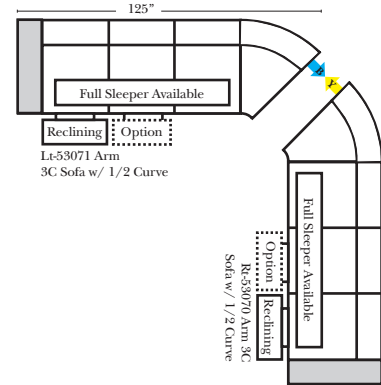

- Sleeper Options: (Additional Charges Apply)**
- Deluxe Mattress (Full Size Only)
 - 5" Memory Foam Mattress (Full Size Only)

Note:

All Dimensions are approximate, if accuracy is crucial, please contact us for validation of the dimensions shown. However, a 1" to 2" variance can still apply due to foam and upholstery.

90 Degree / L-Shape Sectional

Put Green Arrows with Red Arrows to Create Sectional Groups → ←

Sleepers

Suggested Configurations

v.05.06.23

Sleeper Options: (Additional charges apply)

- Deluxe Innerspring Mattress: Full
- 5" Memory Foam Mattress: Full Only

23126 3C Full Sleeper

23129 Lt Arm 3C Full Sleeper

23128 Rt Arm 3C Full Sleeper

23137 Lt Arm 3C Full Sleeper w/ 1/2 Curve

23136 Rt Arm 3C Full Sleeper w/ 1/2 Curve

The Suggested Configurations below are only a sample of what the imagination can create, please enjoy creating the configuration that fits your lifestyle, using the ideas below and from the items on the other pages.

Home Theater Seating - Console Arms

Pre-Configured Home Theater Seating

v.05.06.23

Small Straight-63118 Console Arm
Small Wedge-63119 Console Arm
Large Straight-63116 Console Arm
Large Wedge-63117 Console Arm