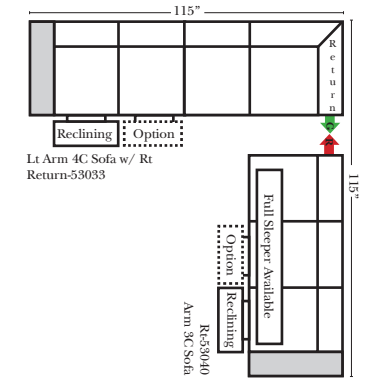

23126 3C Full Sleeper

23129 Lt Arm 3C Full Sleeper

23128 Rt Arm 3C Full Sleeper

23137 Lt Arm 3C Full Sleeper w/ 1/2 Curve

23136 Rt Arm 3C Full Sleeper w/ 1/2 Curve

The Suggested Configurations below are only a sample of what the imagination can create, please enjoy creating the configuration that fits your lifestyle, using the ideas below and from the items on the other pages.

Home Theater Seating - Console Arms

Pre-Configured Home Theater Seating

v.05.06.23

Small Straight-63118 Console Arm
Small Wedge-63119 Console Arm
Large Straight-63116 Console Arm
Large Wedge-63117 Console Arm