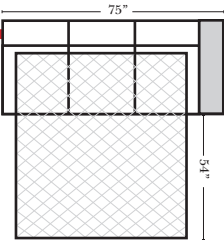

- Sleeper Options: (Additional Charges Apply)**
- Deluxe Mattress (Full Size Only)
 - 5" Memory Foam Mattress (Full Size Only)

Note:

All Dimensions are approximate, if accuracy is crucial, please contact us for validation of the dimensions shown. However, a 1" to 2" variance can still apply due to foam and upholstery.

90 Degree / L-Shape Sectional

Put Green Arrows with Red Arrows to Create Sectional Groups → ←

Sleepers

Suggested Configurations

v.05.06.23

Sleeper Options: (Additional charges apply)

- Deluxe Innerspring Mattress: Full
- 5" Memory Foam Mattress: Full Only

23126 3C Full Sleeper

23129 Lt Arm 3C Full Sleeper

23128 Rt Arm 3C Full Sleeper

23137 Lt Arm 3C Full Sleeper w/ 1/2 Curve

23136 Rt Arm 3C Full Sleeper w/ 1/2 Curve

The Suggested Configurations below are only a sample of what the imagination can create, please enjoy creating the configuration that fits your lifestyle, using the ideas below and from the items on the other pages.