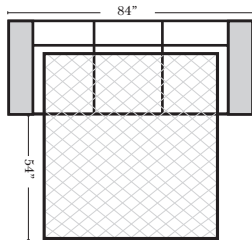

- Sleeper Options: (Additional Charges Apply)**
- Deluxe Mattress (Full Size Only)
 - 5" Memory Foam Mattress (Full Size Only)

Note:

All Dimensions are approximate, if accuracy is crucial, please contact us for validation of the dimensions shown. However, a 1" to 2" variance can still apply due to foam and upholstery.

90 Degree / L-Shape Sectional

Put Green Arrows with Red Arrows to Create Sectional Groups → ←

Sleepers

Suggested Configurations

v.05.06.23

Sleeper Options: (Additional charges apply)

- Deluxe Innerspring Mattress: Full
- 5" Memory Foam Mattress: Full Only

23126 3C Full Sleeper

23129 Lt Arm 3C Full Sleeper

23128 Rt Arm 3C Full Sleeper

23137 Lt Arm 3C Full Sleeper w/ 1/2 Curve

23136 Rt Arm 3C Full Sleeper w/ 1/2 Curve

The Suggested Configurations below are only a sample of what the imagination can create, please enjoy creating the configuration that fits your lifestyle, using the ideas below and from the items on the other pages.