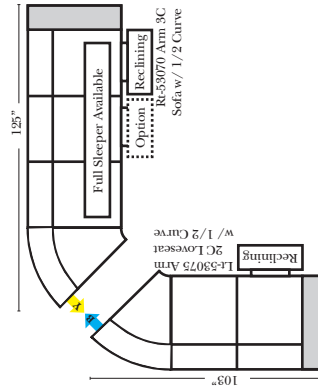

23126 3C Full Sleeper

23129 Lt Arm 3C Full Sleeper

23128 Rt Arm 3C Full Sleeper

23137 Lt Arm 3C Full Sleeper w/ 1/2 Curve

23136 Rt Arm 3C Full Sleeper w/ 1/2 Curve

The Suggested Configurations below are only a sample of what the imagination can create, please enjoy creating the configuration that fits your lifestyle, using the ideas below and from the items on the other pages.

Home Theater Seating - Console Arms

Pre-Configured Home Theater Seating

v.05.06.23

Small Straight-63118 Console Arm
Small Wedge-63119 Console Arm
Large Straight-63116 Console Arm
Large Wedge-63117 Console Arm