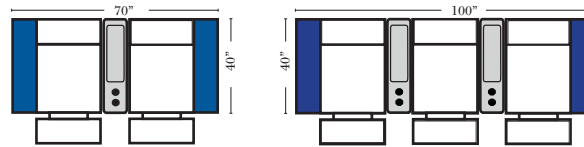

Home Theater Pre-Configured Small Straight & Wedge Consoles

2C Loveseat w/1 Small Straight Console Arm-53142

3C Sofa w/2 Small Straight Console Arms-53140