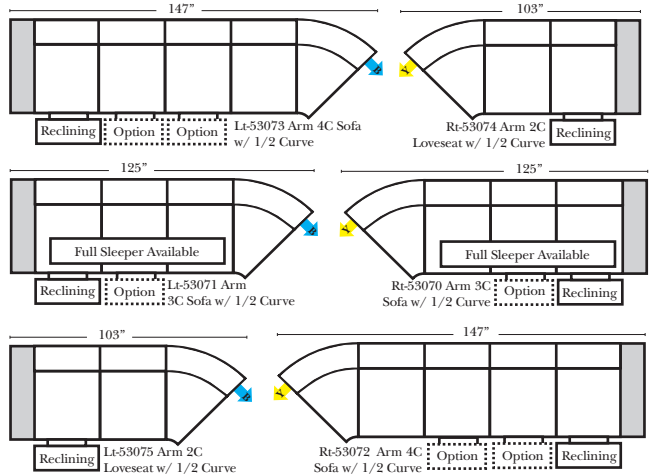

2-Piece Curve Sectional

Put Blue Arrows with Yellow Arrows to Create Sectional Groups → ←