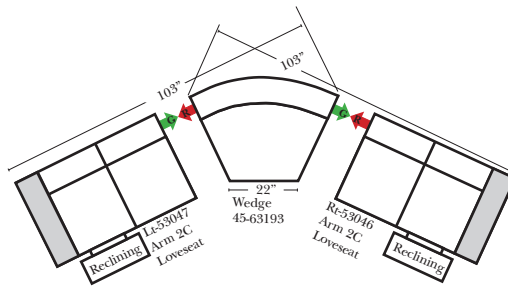

- Sleeper Options: (Additional Charges Apply)**
- Deluxe Mattress (Full Size Only)
 - 5" Memory Foam Mattress (Full Size Only)

Note:

All Dimensions are approximate, if accuracy is crucial, please contact us for validation of the dimensions shown. However, a 1" to 2" variance can still apply due to foam and upholstery.

90 Degree / L-Shape Sectional

Put Green Arrows with Red Arrows to Create Sectional Groups → ←

Sleepers

Suggested Configurations

v.05.06.23

Sleeper Options: (Additional charges apply)

- Deluxe Innerspring Mattress: Full
- 5" Memory Foam Mattress: Full Only

23126 3C Full Sleeper

23129 Lt Arm 3C Full Sleeper

23128 Rt Arm 3C Full Sleeper

23137 Lt Arm 3C Full Sleeper w/ 1/2 Curve

23136 Rt Arm 3C Full Sleeper w/ 1/2 Curve

The Suggested Configurations below are only a sample of what the imagination can create, please enjoy creating the configuration that fits your lifestyle, using the ideas below and from the items on the other pages.