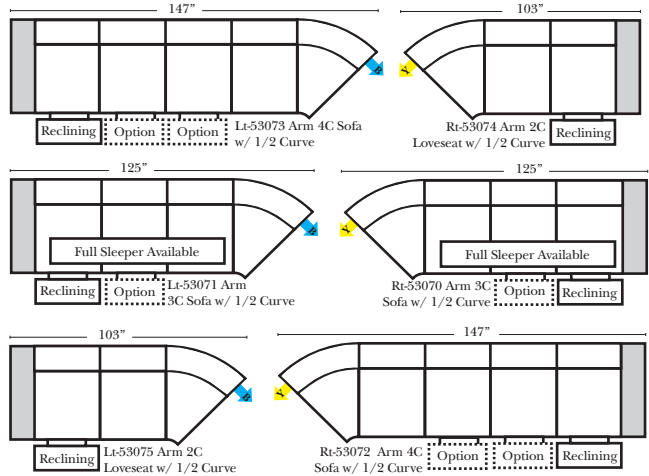

Standard

Put Green Arrows with Red Arrows to Create Sectional Groups → ←

2-Piece Curve Sectional

Put Blue Arrows with Yellow Arrows to Create Sectional Groups → ←

Conversation Sofas

Features & Options

Standard:

Sleeper Options: (Additional Charges Apply)

- Deluxe Mattress (Full Size Only)
- 5" Memory Foam Mattress (Full Size Only)

Note:

All Dimensions are approximate, if accuracy is crucial, please contact us for validation of the dimensions shown. However, a 1" to 2" variance can still apply due to foam and upholstery.