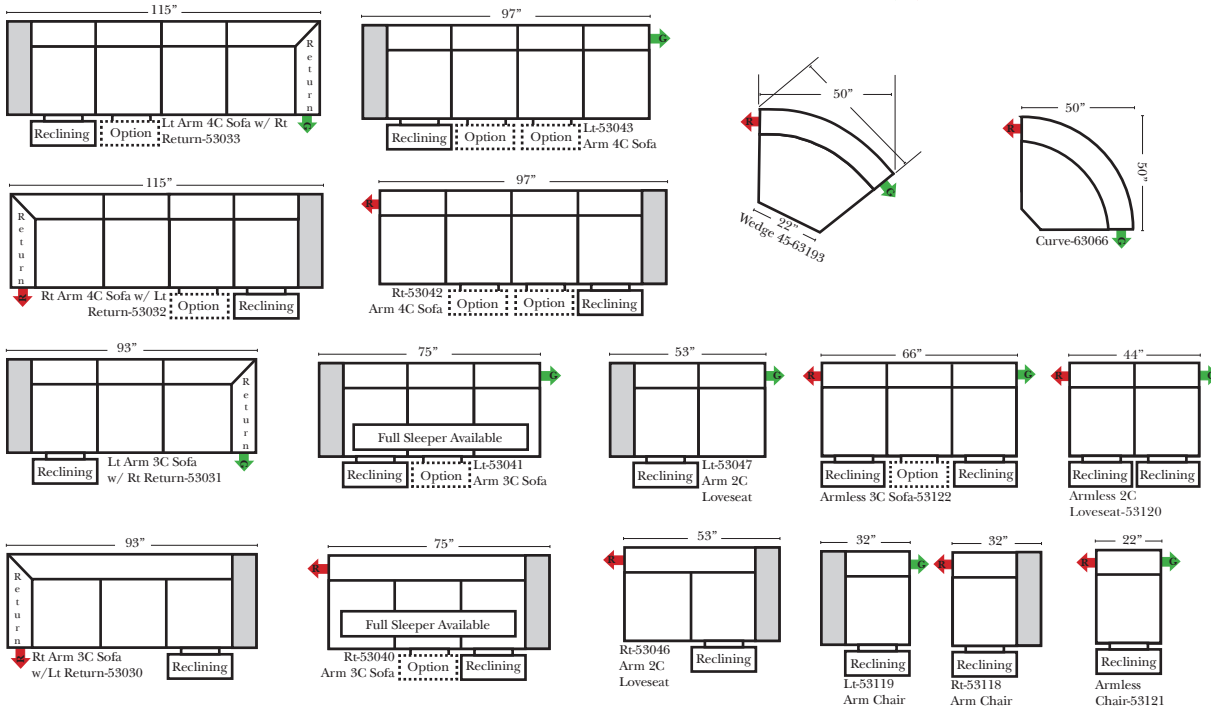

Sleeper Options: (Additional Charges Apply)

- Deluxe Mattress (Full Size Only)
- 5" Memory Foam Mattress (Full Size Only)

Note:

All Dimensions are approximate, if accuracy is crucial, please contact us for validation of the dimensions shown. However, a 1" to 2" variance can still apply due to foam and upholstery.

90 Degree / L-Shape Sectional

Put Green Arrows with Red Arrows to Create Sectional Groups → ←

Sleepers

Suggested Configurations

v.05.06.23

- Sleeper Options:** (Additional charges apply)
- Deluxe Innerspring Mattress: Full
 - 5" Memory Foam Mattress: Full Only