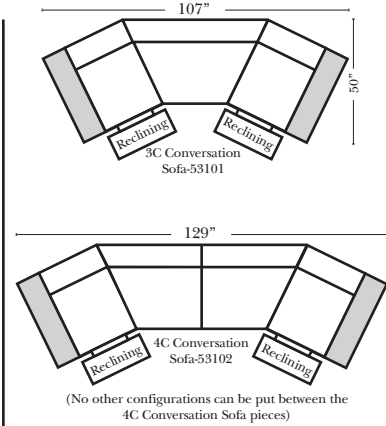

Standard

Put Green Arrows with Red Arrows to Create Sectional Groups → ←

2-Piece Curve Sectional

Put Blue Arrows with Yellow Arrows to Create Sectional Groups → ←

Conversation Sofas

Features & Options

Standard:

Sleeper Options: (Additional Charges Apply)

- Deluxe Mattress (Full Size Only)
- 5" Memory Foam Mattress (Full Size Only)

Note:

All Dimensions are approximate, if accuracy is crucial, please contact us for validation of the dimensions shown. However, a 1" to 2" variance can still apply due to foam and upholstery.

90 Degree / L-Shape Sectional

Put Green Arrows with Red Arrows to Create Sectional Groups → ←

Sleepers

Suggested Configurations

v.05.06.23

- Sleeper Options:** (Additional charges apply)
- Deluxe Innerspring Mattress: Full
 - 5" Memory Foam Mattress: Full Only