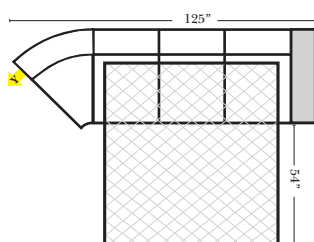

90 Degree / L-Shape Sectional

Put Green Arrows with Red Arrows to Create Sectional Groups → ←

Sleepers

Suggested Configurations

v.05.06.23

- Sleeper Options:** (Additional charges apply)
- Deluxe Innerspring Mattress: Full
 - 5" Memory Foam Mattress: Full Only

23126 3C Full Sleeper

23129 Lt Arm 3C Full Sleeper

23128 Rt Arm 3C Full Sleeper

23137 Lt Arm 3C Full Sleeper w/ 1/2 Curve

23136 Rt Arm 3C Full Sleeper w/ 1/2 Curve

The Suggested Configurations below are only a sample of what the imagination can create, please enjoy creating the configuration that fits your lifestyle, using the ideas below and from the items on the other pages.