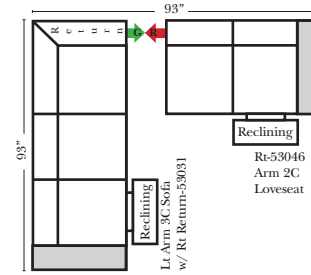

Sleeper Options: (Additional Charges Apply)

- Deluxe Mattress (Full Size Only)
- 5" Memory Foam Mattress (Full Size Only)

Note:

All Dimensions are approximate, if accuracy is crucial, please contact us for validation of the dimensions shown. However, a 1" to 2" variance can still apply due to foam and upholstery.

90 Degree / L-Shape Sectional

Put Green Arrows with Red Arrows to Create Sectional Groups → ←

Sleepers

Suggested Configurations

v.05.06.23

- Sleeper Options:** (Additional charges apply)
- Deluxe Innerspring Mattress: Full
 - 5" Memory Foam Mattress: Full Only

23126 3C Full Sleeper

23129 Lt Arm 3C Full Sleeper

23128 Rt Arm 3C Full Sleeper

23137 Lt Arm 3C Full Sleeper w/ 1/2 Curve

23136 Rt Arm 3C Full Sleeper w/ 1/2 Curve

The Suggested Configurations below are only a sample of what the imagination can create, please enjoy creating the configuration that fits your lifestyle, using the ideas below and from the items on the other pages.