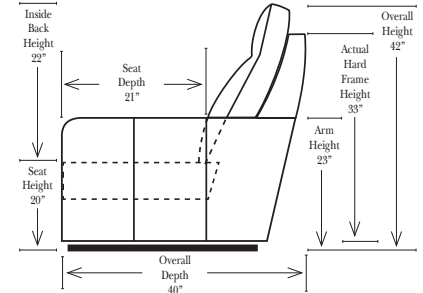

Standard

Put Green Arrows with Red Arrows to Create Sectional Groups → ←

2-Piece Curve Sectional

Put Blue Arrows with Yellow Arrows to Create Sectional Groups → ←

Conversation Sofas

Features & Options

Standard:

Sleeper Options: (Additional Charges Apply)

- Deluxe Mattress (Full Size Only)
- 5" Memory Foam Mattress (Full Size Only)

Note:

All Dimensions are approximate, if accuracy is crucial, please contact us for validation of the dimensions shown. However, a 1" to 2" variance can still apply due to foam and upholstery.