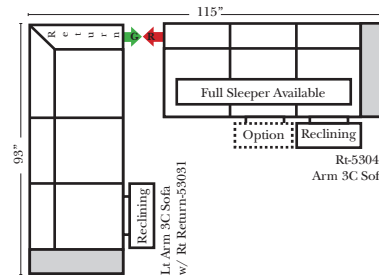

90 Degree / L-Shape Sectional

Put Green Arrows with Red Arrows to Create Sectional Groups → ←

Sleepers

Suggested Configurations

v.05.06.23

- Sleeper Options:** (Additional charges apply)
- Deluxe Innerspring Mattress: Full
 - 5" Memory Foam Mattress: Full Only

23126 3C Full Sleeper

23129 Lt Arm 3C Full Sleeper

23128 Rt Arm 3C Full Sleeper

23137 Lt Arm 3C Full Sleeper w/ 1/2 Curve

23136 Rt Arm 3C Full Sleeper w/ 1/2 Curve

The Suggested Configurations below are only a sample of what the imagination can create, please enjoy creating the configuration that fits your lifestyle, using the ideas below and from the items on the other pages.