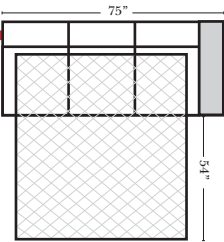

Sleeper Options: (Additional Charges Apply)

- Deluxe Mattress (Full Size Only)
- 5" Memory Foam Mattress (Full Size Only)

Note:

All Dimensions are approximate, if accuracy is crucial, please contact us for validation of the dimensions shown. However, a 1" to 2" variance can still apply due to foam and upholstery.

90 Degree / L-Shape Sectional

Put Green Arrows with Red Arrows to Create Sectional Groups → ←

Sleepers

Suggested Configurations

v.05.06.23

- Sleeper Options:** (Additional charges apply)
- Deluxe Innerspring Mattress: Full
 - 5" Memory Foam Mattress: Full Only

23126 3C Full Sleeper

23129 Lt Arm 3C Full Sleeper

23128 Rt Arm 3C Full Sleeper

23137 Lt Arm 3C Full Sleeper w/ 1/2 Curve

23136 Rt Arm 3C Full Sleeper w/ 1/2 Curve

The Suggested Configurations below are only a sample of what the imagination can create, please enjoy creating the configuration that fits your lifestyle, using the ideas below and from the items on the other pages.