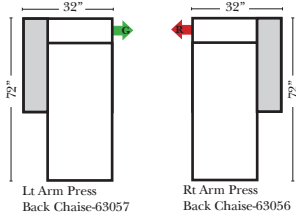

Sleeper Options: (Additional Charges Apply)

- Deluxe Mattress (Full Size Only)
- 5" Memory Foam Mattress (Full Size Only)

Note:

All Dimensions are approximate, if accuracy is crucial, please contact us for validation of the dimensions shown. However, a 1" to 2" variance can still apply due to foam and upholstery.

90 Degree / L-Shape Sectional

Put Green Arrows with Red Arrows to Create Sectional Groups → ←

Sleepers

Suggested Configurations

v.05.06.23

- Sleeper Options:** (Additional charges apply)
- Deluxe Innerspring Mattress: Full
 - 5" Memory Foam Mattress: Full Only