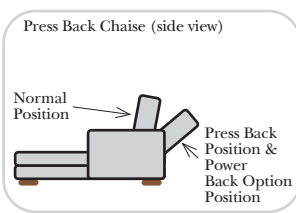

Sleeper Options: (Additional Charges Apply)

- Deluxe Mattress (Full Size Only)
- 5" Memory Foam Mattress (Full Size Only)

Note:

All Dimensions are approximate, if accuracy is crucial, please contact us for validation of the dimensions shown. However, a 1" to 2" variance can still apply due to foam and upholstery.

90 Degree / L-Shape Sectional

Put Green Arrows with Red Arrows to Create Sectional Groups → ←

Sleepers

Suggested Configurations

v.05.06.23

- Sleeper Options:** (Additional charges apply)
- Deluxe Innerspring Mattress: Full
 - 5" Memory Foam Mattress: Full Only