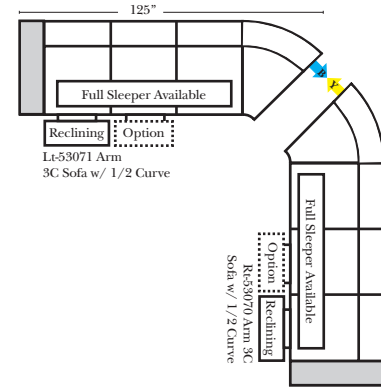

Sleeper Options: (Additional Charges Apply)

- Deluxe Mattress (Full Size Only)
- 5" Memory Foam Mattress (Full Size Only)

Note:

All Dimensions are approximate, if accuracy is crucial, please contact us for validation of the dimensions shown. However, a 1" to 2" variance can still apply due to foam and upholstery.

90 Degree / L-Shape Sectional

Put Green Arrows with Red Arrows to Create Sectional Groups → ←

Sleepers

Suggested Configurations

v.05.06.23

- Sleeper Options:** (Additional charges apply)
- Deluxe Innerspring Mattress: Full
 - 5" Memory Foam Mattress: Full Only

23126 3C Full Sleeper

23129 Lt Arm 3C Full Sleeper

23128 Rt Arm 3C Full Sleeper

23137 Lt Arm 3C Full Sleeper w/ 1/2 Curve

23136 Rt Arm 3C Full Sleeper w/ 1/2 Curve

The Suggested Configurations below are only a sample of what the imagination can create, please enjoy creating the configuration that fits your lifestyle, using the ideas below and from the items on the other pages.

Home Theater Seating - Console Arms

Pre-Configured Home Theater Seating

v.05.06.23

Small Straight-63118 Console Arm
Small Wedge-63119 Console Arm
Large Straight-63116 Console Arm
Large Wedge-63117 Console Arm