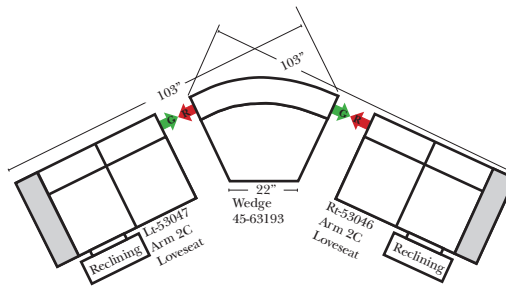

90 Degree / L-Shape Sectional

Put Green Arrows with Red Arrows to Create Sectional Groups → ←

Sleepers

Suggested Configurations

v.05.06.23

- Sleeper Options:** (Additional charges apply)
- Deluxe Innerspring Mattress: Full
 - 5" Memory Foam Mattress: Full Only

23126 3C Full Sleeper

23129 Lt Arm 3C Full Sleeper

23128 Rt Arm 3C Full Sleeper

23137 Lt Arm 3C Full Sleeper w/ 1/2 Curve

23136 Rt Arm 3C Full Sleeper w/ 1/2 Curve

The Suggested Configurations below are only a sample of what the imagination can create, please enjoy creating the configuration that fits your lifestyle, using the ideas below and from the items on the other pages.