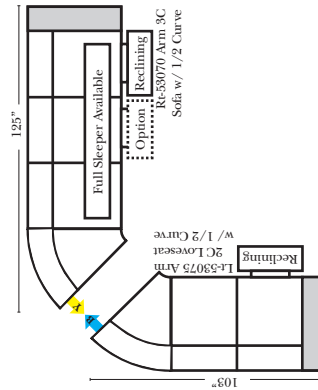

23126 3C Full Sleeper

23129 Lt Arm 3C Full Sleeper

23128 Rt Arm 3C Full Sleeper

23137 Lt Arm 3C Full Sleeper w/ 1/2 Curve

23136 Rt Arm 3C Full Sleeper w/ 1/2 Curve

The Suggested Configurations below are only a sample of what the imagination can create, please enjoy creating the configuration that fits your lifestyle, using the ideas below and from the items on the other pages.

Home Theater Seating - Console Arms

Pre-Configured Home Theater Seating

v.05.06.23

Small Straight-63118 Console Arm
Small Wedge-63119 Console Arm
Large Straight-63116 Console Arm
Large Wedge-63117 Console Arm