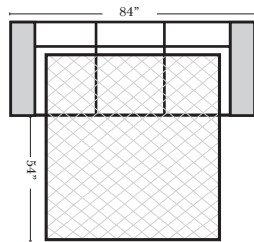

Sleeper Options: (Additional Charges Apply)

- Deluxe Mattress (Full Size Only)
- 5" Memory Foam Mattress (Full Size Only)

Note:

All Dimensions are approximate, if accuracy is crucial, please contact us for validation of the dimensions shown. However, a 1" to 2" variance can still apply due to foam and upholstery.

90 Degree / L-Shape Sectional

Put Green Arrows with Red Arrows to Create Sectional Groups → ←

Sleepers

Suggested Configurations

v.05.06.23

- Sleeper Options:** (Additional charges apply)
- Deluxe Innerspring Mattress: Full
 - 5" Memory Foam Mattress: Full Only

23126 3C Full Sleeper

23129 Lt Arm 3C Full Sleeper

23128 Rt Arm 3C Full Sleeper

23137 Lt Arm 3C Full Sleeper w/ 1/2 Curve

23136 Rt Arm 3C Full Sleeper w/ 1/2 Curve

The Suggested Configurations below are only a sample of what the imagination can create, please enjoy creating the configuration that fits your lifestyle, using the ideas below and from the items on the other pages.