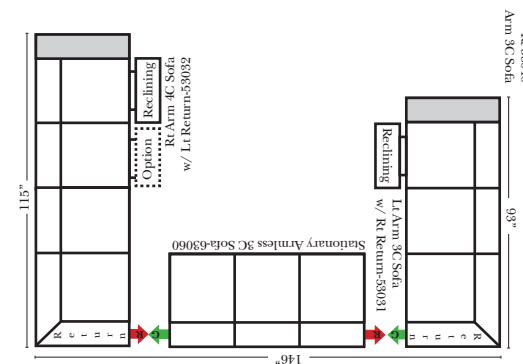

90 Degree / L-Shape Sectional

Put Green Arrows with Red Arrows to Create Sectional Groups → ←

Sleepers

Suggested Configurations

v.05.06.23

- Sleeper Options:** (Additional charges apply)
- Deluxe Innerspring Mattress: Full
 - 5" Memory Foam Mattress: Full Only

23126 3C Full Sleeper

23129 Lt Arm 3C Full Sleeper

23128 Rt Arm 3C Full Sleeper

23137 Lt Arm 3C Full Sleeper w/ 1/2 Curve

23136 Rt Arm 3C Full Sleeper w/ 1/2 Curve

The Suggested Configurations below are only a sample of what the imagination can create, please enjoy creating the configuration that fits your lifestyle, using the ideas below and from the items on the other pages.

Home Theater Seating - Console Arms

Pre-Configured Home Theater Seating

v.05.06.23

Small Straight-63118 Console Arm
Small Wedge-63119 Console Arm
Large Straight-63116 Console Arm
Large Wedge-63117 Console Arm