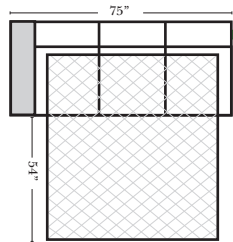

Sleeper Options: (Additional Charges Apply)

- Deluxe Mattress (Full Size Only)
- 5" Memory Foam Mattress (Full Size Only)

Note:

All Dimensions are approximate, if accuracy is crucial, please contact us for validation of the dimensions shown. However, a 1" to 2" variance can still apply due to foam and upholstery.

90 Degree / L-Shape Sectional

Put Green Arrows with Red Arrows to Create Sectional Groups → ←

Sleepers

Suggested Configurations

v.05.06.23

- Sleeper Options:** (Additional charges apply)
- Deluxe Innerspring Mattress: Full
 - 5" Memory Foam Mattress: Full Only

23126 3C Full Sleeper

23129 Lt Arm 3C Full Sleeper

23128 Rt Arm 3C Full Sleeper

23137 Lt Arm 3C Full Sleeper w/ 1/2 Curve

23136 Rt Arm 3C Full Sleeper w/ 1/2 Curve

The Suggested Configurations below are only a sample of what the imagination can create, please enjoy creating the configuration that fits your lifestyle, using the ideas below and from the items on the other pages.