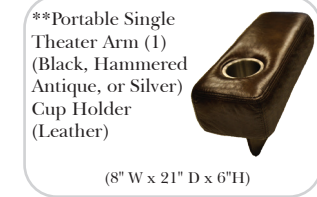

Sleeper Options: (Additional Charges Apply)

- Deluxe Mattress (Full Size Only)
- 5" Memory Foam Mattress (Full Size Only)

Note:

All Dimensions are approximate, if accuracy is crucial, please contact us for validation of the dimensions shown. However, a 1" to 2" variance can still apply due to foam and upholstery.

90 Degree / L-Shape Sectional

Put Green Arrows with Red Arrows to Create Sectional Groups → ←

Sleepers

Suggested Configurations

v.05.06.23

- Sleeper Options:** (Additional charges apply)
- Deluxe Innerspring Mattress: Full
 - 5" Memory Foam Mattress: Full Only