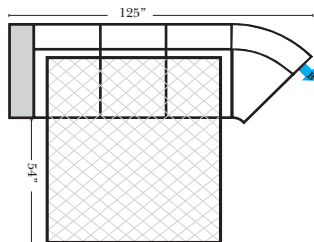

Sleeper Options: (Additional Charges Apply)

- Deluxe Mattress (Full Size Only)
- 5" Memory Foam Mattress (Full Size Only)

Note:

All Dimensions are approximate, if accuracy is crucial, please contact us for validation of the dimensions shown. However, a 1" to 2" variance can still apply due to foam and upholstery.

90 Degree / L-Shape Sectional

Put Green Arrows with Red Arrows to Create Sectional Groups → ←

Sleepers

Suggested Configurations

v.05.06.23

- Sleeper Options:** (Additional charges apply)
- Deluxe Innerspring Mattress: Full
 - 5" Memory Foam Mattress: Full Only

23126 3C Full Sleeper

23129 Lt Arm 3C Full Sleeper

23128 Rt Arm 3C Full Sleeper

23137 Lt Arm 3C Full Sleeper w/ 1/2 Curve

23136 Rt Arm 3C Full Sleeper w/ 1/2 Curve

The Suggested Configurations below are only a sample of what the imagination can create, please enjoy creating the configuration that fits your lifestyle, using the ideas below and from the items on the other pages.