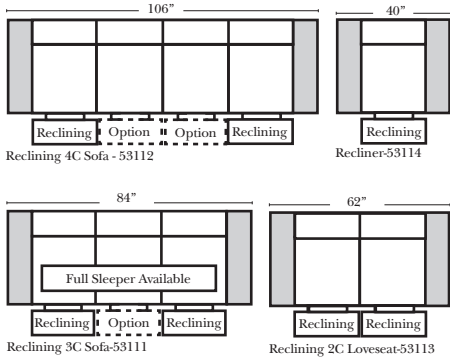

**Standard**

Put Green Arrows with Red Arrows to Create Sectional Groups → ←

**2-Piece Curve Sectional**

Put Blue Arrows with Yellow Arrows to Create Sectional Groups → ←

**Conversation Sofas**

**Features & Options**

**Sleeper Options: (Additional Charges Apply)**

- Deluxe Mattress (Full Size Only)
- 5" Memory Foam Mattress (Full Size Only)

**Note:**

All Dimensions are approximate, if accuracy is crucial, please contact us for validation of the dimensions shown. However, a 1" to 2" variance can still apply due to foam and upholstery.