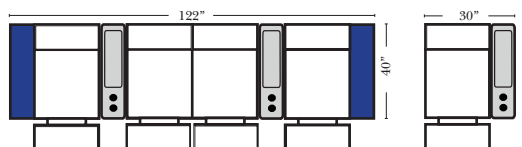

4C Sofa w/2 Small Straight Console Arms-53144

Armless Chair w/Small Straight Console Arm-53126