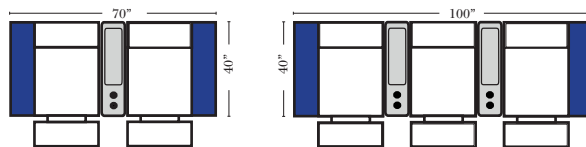

Home Theater Pre-Configured Small Straight & Wedge Consoles

2C Loveseat w/1 Small Straight Console Arm-53142

3C Sofa w/2 Small Straight Console Arms-53140