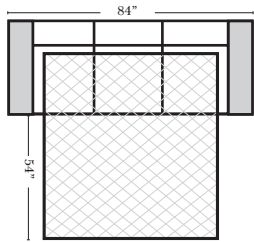

**Sleeper Options: (Additional Charges Apply)**

- Deluxe Mattress (Full Size Only)
- 5" Memory Foam Mattress (Full Size Only)

**Note:**

All Dimensions are approximate, if accuracy is crucial, please contact us for validation of the dimensions shown. However, a 1" to 2" variance can still apply due to foam and upholstery.

**90 Degree / L-Shape Sectional**

Put Green Arrows with Red Arrows to Create Sectional Groups → ←

**Sleepers**

**Suggested Configurations**

v.05.06.23

**Sleeper Options:** (Additional charges apply)  
• Deluxe Innerspring Mattress: Full  
• 5" Memory Foam Mattress: Full Only

23126 3C Full Sleeper

23129 Lt Arm 3C Full Sleeper

23128 Rt Arm 3C Full Sleeper

23137 Lt Arm 3C Full Sleeper w/ 1/2 Curve

23136 Rt Arm 3C Full Sleeper w/ 1/2 Curve

The Suggested Configurations below are only a sample of what the imagination can create, please enjoy creating the configuration that fits your lifestyle, using the ideas below and from the items on the other pages.