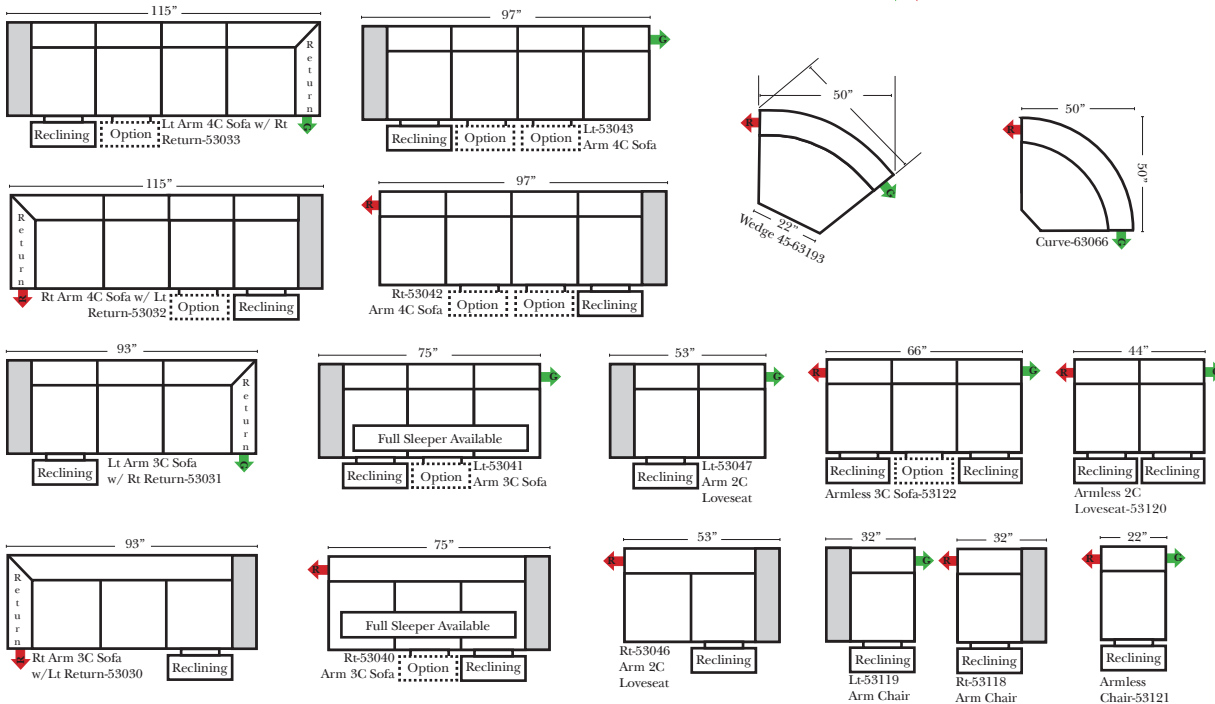

**Sleeper Options: (Additional Charges Apply)**

- Deluxe Mattress (Full Size Only)
- 5" Memory Foam Mattress (Full Size Only)

**Note:**

All Dimensions are approximate, if accuracy is crucial, please contact us for validation of the dimensions shown. However, a 1" to 2" variance can still apply due to foam and upholstery.

**90 Degree / L-Shape Sectional**

Put Green Arrows with Red Arrows to Create Sectional Groups → ←

**Sleepers**

**Suggested Configurations**

v.05.06.23

**Sleeper Options:** (Additional charges apply)  
• Deluxe Innerspring Mattress: Full  
• 5" Memory Foam Mattress: Full Only