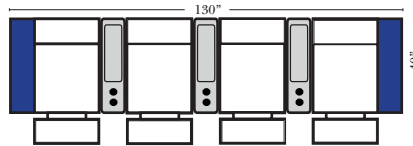

4C Sofa w/3 Small Straight Console Arms-53146