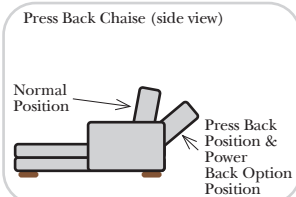

- Power Recliner Mechanism
- Power Lumbar
- Center Seat Recliner (See Option Note)
- Rechargeable Battery Pack (Operates 2 Motors)
- Swivel Recliner Base (2 Arm Recliner Only)
- Swivel Glider Mechanism (2 Arm Recliner Only)
- Glider Mechanism (2 Arm Recliner Only)
- Lift Chair Dual Motor Mechanism (Lifts Person to a Standing Position), (2 Arm Recliner Only)
- Leather Upholstered Swivel Base (2 Arm Recliner Only)
- Power 180° Swivel Glider Mechanism (2 Arm Recliner Only)
- Swivel Table for Console Arms (Espresso or Walnut Wood Finish)
- \*\*Portable Single Theater Arm (1) (Black, Hammered Antique, or Silver) Cup Holder (Leather)

**Sleeper Options: (Additional Charges Apply)**

- Deluxe Mattress (Full Size Only)
- 5" Memory Foam Mattress (Full Size Only)

**Note:**

All Dimensions are approximate, if accuracy is crucial, please contact us for validation of the dimensions shown. However, a 1" to 2" variance can still apply due to foam and upholstery.

**90 Degree / L-Shape Sectional**

Put Green Arrows with Red Arrows to Create Sectional Groups → ←

**Sleepers**

**Suggested Configurations**

v.05.06.23

**Sleeper Options:** (Additional charges apply)  
• Deluxe Innerspring Mattress: Full  
• 5" Memory Foam Mattress: Full Only