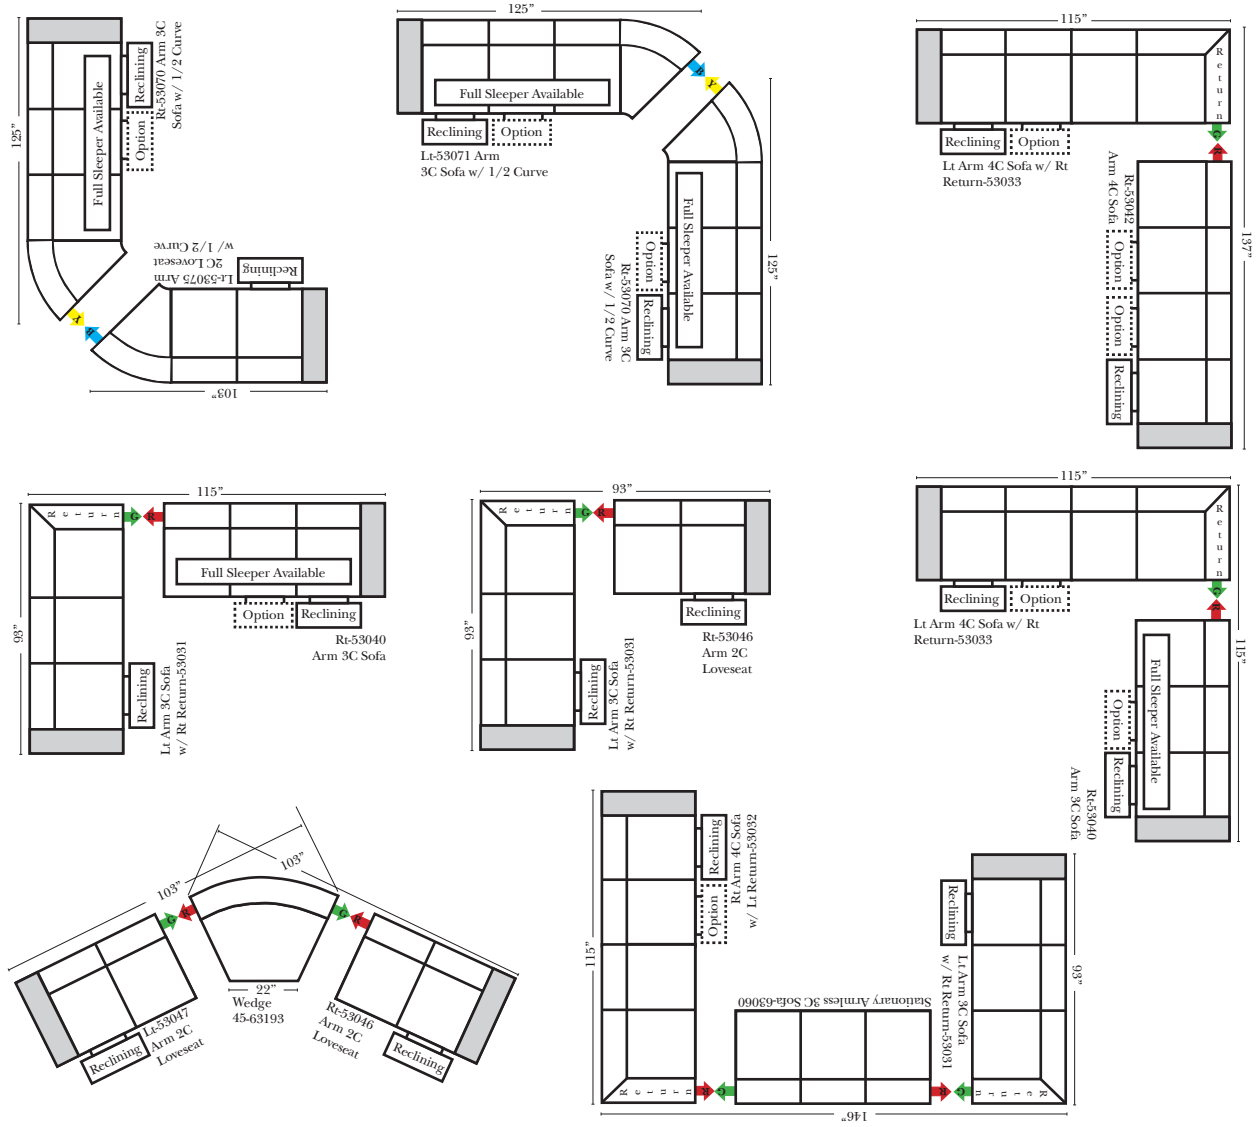

**Sleeper Options: (Additional Charges Apply)**

- Deluxe Mattress (Full Size Only)
- 5" Memory Foam Mattress (Full Size Only)

**Note:**

All Dimensions are approximate, if accuracy is crucial, please contact us for validation of the dimensions shown. However, a 1" to 2" variance can still apply due to foam and upholstery.

**90 Degree / L-Shape Sectional**

Put Green Arrows with Red Arrows to Create Sectional Groups → ←

**Sleepers**

**Suggested Configurations**

v.05.06.23

**Sleeper Options:** (Additional charges apply)  
• Deluxe Innerspring Mattress: Full  
• 5" Memory Foam Mattress: Full Only

23126 3C Full Sleeper

23129 Lt Arm 3C Full Sleeper

23128 Rt Arm 3C Full Sleeper

23137 Lt Arm 3C Full Sleeper w/ 1/2 Curve

23136 Rt Arm 3C Full Sleeper w/ 1/2 Curve

The Suggested Configurations below are only a sample of what the imagination can create, please enjoy creating the configuration that fits your lifestyle, using the ideas below and from the items on the other pages.