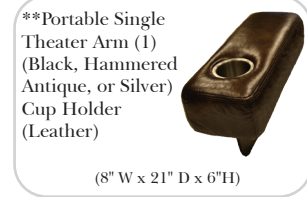

90 Degree / L-Shape Sectional

Put Green Arrows with Red Arrows to Create Sectional Groups → ←