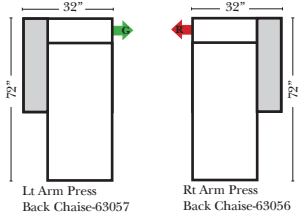

**Sleeper Options: (Additional Charges Apply)**

- Deluxe Mattress (Full Size Only)
- 5" Memory Foam Mattress (Full Size Only)

**Note:**

All Dimensions are approximate, if accuracy is crucial, please contact us for validation of the dimensions shown. However, a 1" to 2" variance can still apply due to foam and upholstery.

**90 Degree / L-Shape Sectional**

Put Green Arrows with Red Arrows to Create Sectional Groups → ←

**Sleepers**

**Suggested Configurations**

v.05.06.23

**Sleeper Options:** (Additional charges apply)  
• Deluxe Innerspring Mattress: Full  
• 5" Memory Foam Mattress: Full Only