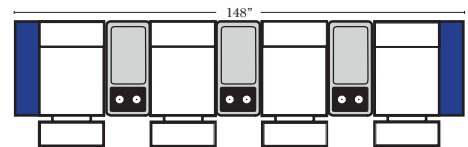

4C Sofa w/3 Large Straight Console Arms-53136