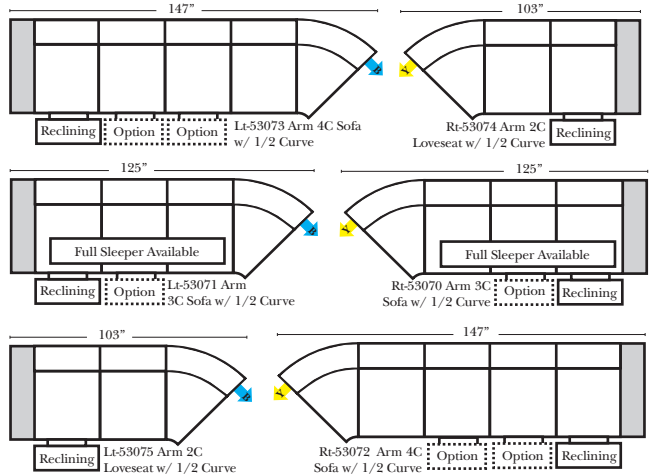

**Standard**

Put Green Arrows with Red Arrows to Create Sectional Groups → ←

**2-Piece Curve Sectional**

Put Blue Arrows with Yellow Arrows to Create Sectional Groups → ←

**Conversation Sofas**

**Features & Options**

**Sleeper Options: (Additional Charges Apply)**

- Deluxe Mattress (Full Size Only)
- 5" Memory Foam Mattress (Full Size Only)

**Note:**

All Dimensions are approximate, if accuracy is crucial, please contact us for validation of the dimensions shown. However, a 1" to 2" variance can still apply due to foam and upholstery.