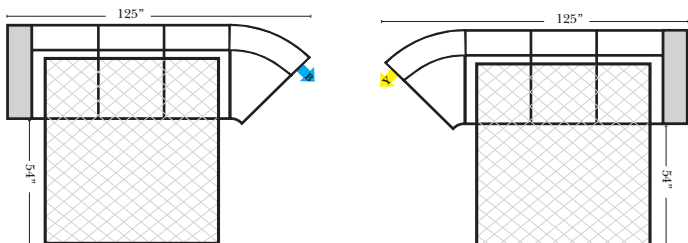

**Sleeper Options: (Additional Charges Apply)**

- Deluxe Mattress (Full Size Only)
- 5" Memory Foam Mattress (Full Size Only)

**Note:**

All Dimensions are approximate, if accuracy is crucial, please contact us for validation of the dimensions shown. However, a 1" to 2" variance can still apply due to foam and upholstery.

**90 Degree / L-Shape Sectional**

Put Green Arrows with Red Arrows to Create Sectional Groups → ←

**Sleepers**

**Suggested Configurations**

v.05.06.23

**Sleeper Options:** (Additional charges apply)  
• Deluxe Innerspring Mattress: Full  
• 5" Memory Foam Mattress: Full Only

23126 3C Full Sleeper

23129 Lt Arm 3C Full Sleeper

23128 Rt Arm 3C Full Sleeper

23137 Lt Arm 3C Full Sleeper w/ 1/2 Curve

23136 Rt Arm 3C Full Sleeper w/ 1/2 Curve

The Suggested Configurations below are only a sample of what the imagination can create, please enjoy creating the configuration that fits your lifestyle, using the ideas below and from the items on the other pages.