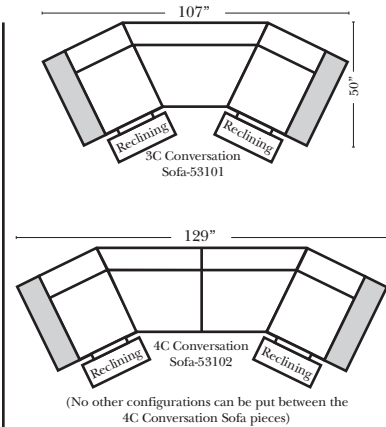

**Standard**

Put Green Arrows with Red Arrows to Create Sectional Groups → ←

**2-Piece Curve Sectional**

Put Blue Arrows with Yellow Arrows to Create Sectional Groups → ←

**Conversation Sofas**

**Features & Options**

**Sleeper Options: (Additional Charges Apply)**

- Deluxe Mattress (Full Size Only)
- 5" Memory Foam Mattress (Full Size Only)

**Note:**

All Dimensions are approximate, if accuracy is crucial, please contact us for validation of the dimensions shown. However, a 1" to 2" variance can still apply due to foam and upholstery.