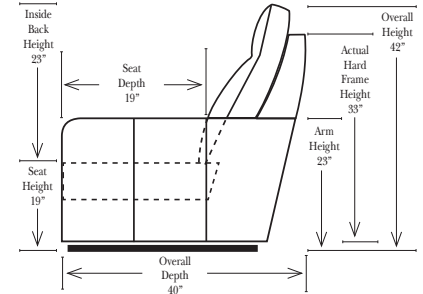

**Standard**

Put Green Arrows with Red Arrows to Create Sectional Groups → ←

**2-Piece Curve Sectional**

Put Blue Arrows with Yellow Arrows to Create Sectional Groups → ←

**Conversation Sofas**

**Features & Options**

**Sleeper Options: (Additional Charges Apply)**

- Deluxe Mattress (Full Size Only)
- 5" Memory Foam Mattress (Full Size Only)

**Note:**

All Dimensions are approximate, if accuracy is crucial, please contact us for validation of the dimensions shown. However, a 1" to 2" variance can still apply due to foam and upholstery.