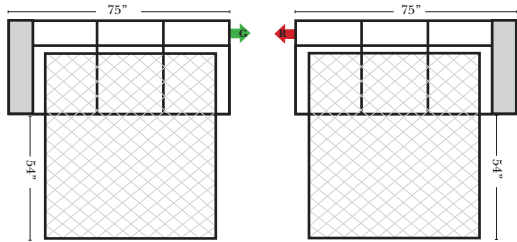

**Sleeper Options: (Additional Charges Apply)**

- Deluxe Mattress (Full Size Only)
- 5" Memory Foam Mattress (Full Size Only)

**Note:**

All Dimensions are approximate, if accuracy is crucial, please contact us for validation of the dimensions shown. However, a 1" to 2" variance can still apply due to foam and upholstery.

**90 Degree / L-Shape Sectional**

Put Green Arrows with Red Arrows to Create Sectional Groups → ←

**Sleepers**

**Suggested Configurations**

v.05.06.23

**Sleeper Options:** (Additional charges apply)  
• Deluxe Innerspring Mattress: Full  
• 5" Memory Foam Mattress: Full Only

23126 3C Full Sleeper

23129 Lt Arm 3C Full Sleeper

23128 Rt Arm 3C Full Sleeper

23137 Lt Arm 3C Full Sleeper w/ 1/2 Curve

23136 Rt Arm 3C Full Sleeper w/ 1/2 Curve

The Suggested Configurations below are only a sample of what the imagination can create, please enjoy creating the configuration that fits your lifestyle, using the ideas below and from the items on the other pages.