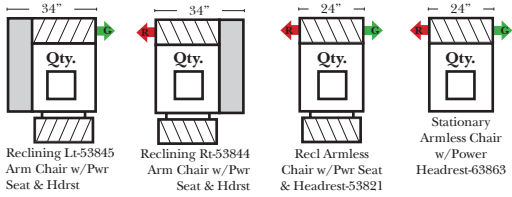

Note:

All Dimensions are approximate, if accuracy is crucial, please contact us for validation of the dimensions shown. However, a 1" to 2" variance can still apply due to foam and upholstery.

Standard: All Reclining seats are powered
Standard: All Headrests are powered

**Portable Single Theater Arm (1) (Black, Hammered Antique, or Silver) Cup Holder (Fabric or Leather) (Used with 24" & 28" Style)

(8" W x 21" D x 6" H)

***Portable Double Theater Arm (2) (Black, Hammered Antique, or Silver) Cup Holder (Fabric or Leather) (Used with 32" Style)

(13" W x 21" D x 6" H)

24" Items 24 / 28 / 32 Component Items Shared items on 24/28/32 styles v.08.03.23

Note: Within each item there is a Box with a Qty. label please enter how many of that item you wish to order.