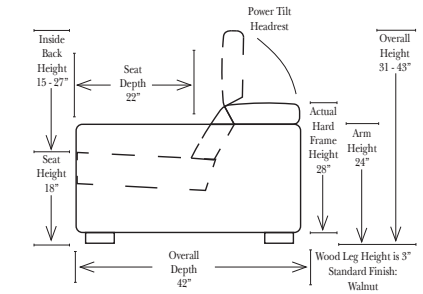

24 / 28 / 32 Pre-Configured Items

v.08.03.23

24" Items

28" Items

32" Items

Put Green Arrows with Red Arrows to Create Sectional Groups

Standards & Options

Standard: