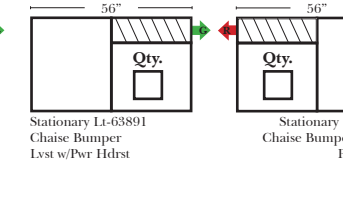

**Portable Single Theater Arm (1) (Black, Hammered Antique, or Silver) Cup Holder (Fabric or Leather) (Used with 24" & 28" Style)

(8" W x 21" D x 6" H)

***Portable Double Theater Arm (2) (Black, Hammered Antique, or Silver) Cup Holder (Fabric or Leather) (Used with 32" Style)

(13" W x 21" D x 6" H)

24" Items 24 / 28 / 32 Component Items Shared items on 24/28/32 styles v.08.03.23

Note: Within each item there is a Box with a Qty. label please enter how many of that item you wish to order.