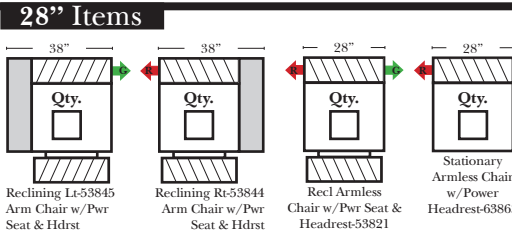

Note:

All Dimensions are approximate, if accuracy is crucial, please contact us for validation of the dimensions shown. However, a 1" to 2" variance can still apply due to foam and upholstery.

Standard: All Reclining seats are powered
Standard: All Headrests are powered

**Portable Single Theater Arm (1) (Black, Hammered Antique, or Silver) Cup Holder (Fabric or Leather) (Used with 24" & 28" Style)

(8" W x 21" D x 6" H)

***Portable Double Theater Arm (2) (Black, Hammered Antique, or Silver) Cup Holder (Fabric or Leather) (Used with 32" Style)

(13" W x 21" D x 6" H)

24" Items 24 / 28 / 32 Component Items Shared items on 24/28/32 styles v.08.03.23

Note: Within each item there is a Box with a Qty. label please enter how many of that item you wish to order.

(8" W x 21" D x 6"H)

****Portable Double Theater Arm (2)**
(Black, Hammered Antique, or Silver)
Cup Holder
(Fabric or Leather)
(Used with 32" Style)

(13" W x 21" D x 6"H)