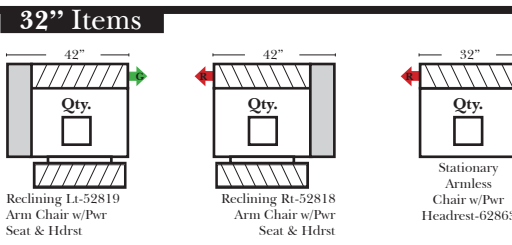

Large & Small consoles are fully upholstered.