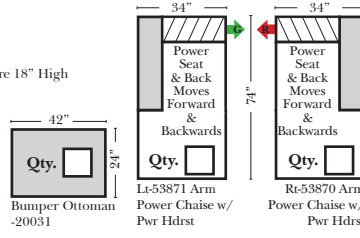

**Portable Single Theater Arm (1) (Black, Hammered Antique, or Silver) Cup Holder (Fabric or Leather) (Used with 24" & 28" Style)

(8" W x 21" D x 6" H)

***Portable Double Theater Arm (2) (Black, Hammered Antique, or Silver) Cup Holder (Fabric or Leather) (Used with 32" Style)

(13" W x 21" D x 6" H)

24" Items 24 / 28 / 32 Component Items Shared items on 24/28/32 styles v.08.03.23

Note: Within each item there is a Box with a Qty. label please enter how many of that item you wish to order.