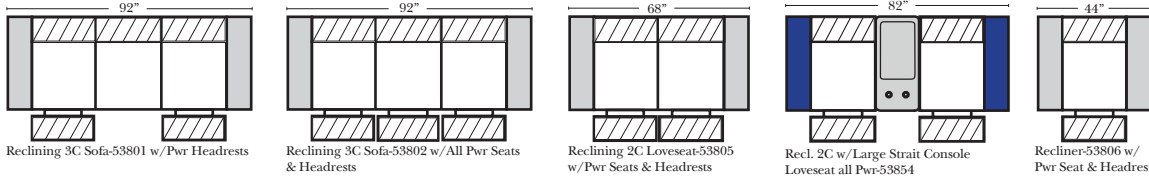

24 / 28 / 32 Pre-Configured Items

v.08.03.23

24" Items

28" Items

32" Items

Put Green Arrows with Red Arrows to Create Sectional Groups

Standards & Options

Standard:

(13" W x 21" D x 6" H)

24" Items 24 / 28 / 32 Component Items Shared items on 24/28/32 styles v.08.03.23

Note: Within each item there is a Box with a Qty. label please enter how many of that item you wish to order.