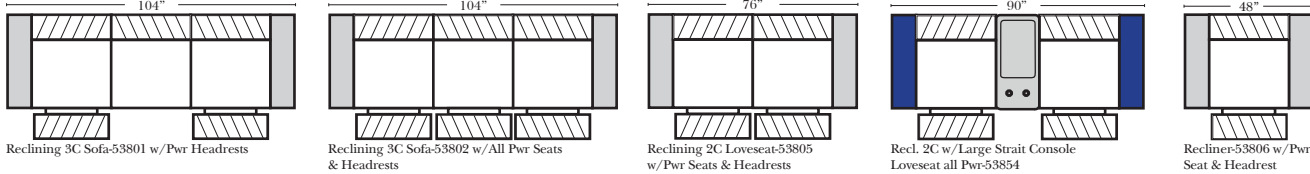

24 / 28 / 32 Pre-Configured Items

v.08.03.23

24" Items

28" Items

32" Items

Put Green Arrows with Red Arrows to Create Sectional Groups

Standards & Options

Standard:

(13" W x 21" D x 6" H)

24" Items 24 / 28 / 32 Component Items Shared items on 24/28/32 styles v.08.03.23

Note: Within each item there is a Box with a Qty. label please enter how many of that item you wish to order.