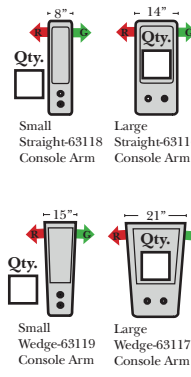

**Portable Single Theater Arm (1) (Black, Hammered Antique, or Silver) Cup Holder (Fabric or Leather) (Used with 24" & 28" Style)

(8" W x 21" D x 6" H)

***Portable Double Theater Arm (2) (Black, Hammered Antique, or Silver) Cup Holder (Fabric or Leather) (Used with 32" Style)

(13" W x 21" D x 6" H)

24" Items 24 / 28 / 32 Component Items Shared items on 24/28/32 styles v.08.03.23

Note: Within each item there is a Box with a Qty. label please enter how many of that item you wish to order.