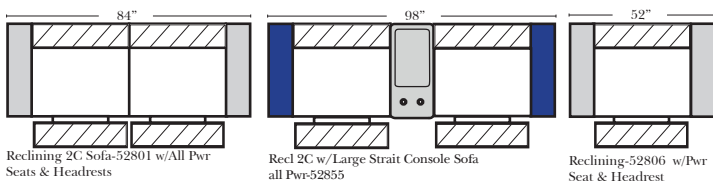

24 / 28 / 32 Pre-Configured Items

v.08.03.23

24" Items

28" Items

32" Items

Put Green Arrows with Red Arrows to Create Sectional Groups

Standards & Options

Standard:

(13" W x 21" D x 6" H)

24" Items 24 / 28 / 32 Component Items Shared items on 24/28/32 styles v.08.03.23

Note: Within each item there is a Box with a Qty. label please enter how many of that item you wish to order.