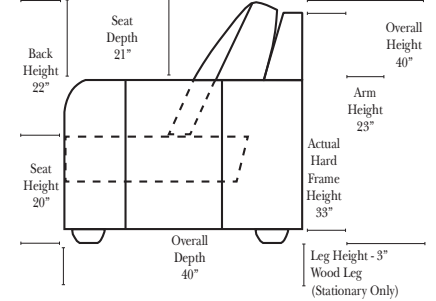

Suggested Configurations

The Suggested Configurations below are only a sample of what the imagination can create, please enjoy creating the configuration that fits your lifestyle, using the ideas below and from the items on the opposite page.