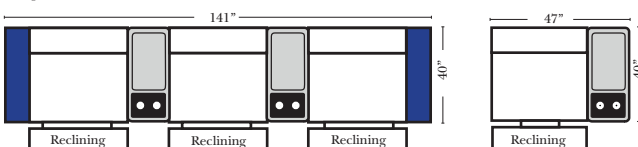

Recl 3C Super Sofa w/2 Small Straight Console Arm-52158
Recl Arms Chair & 1/2 w/Small Straight Console Arm-52126

Reclining Reclining Reclining
Reclining