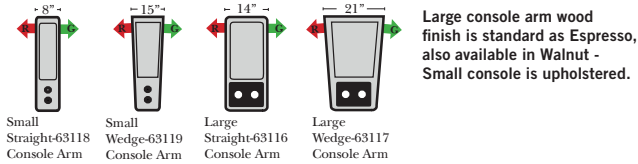

Home Theater Seating - Console Arms

Recl 2C Sofa w/1 Small Straight Console Arm-52150
Recl 2C Sofa w/1 Large Straight Console Arm-52130

Reclining Reclining Reclining
Reclining