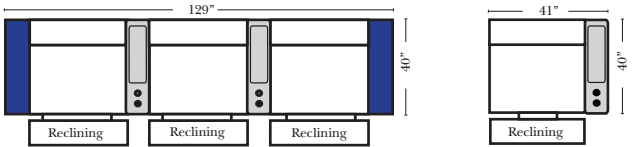

Home Theater Seating - Console Arms

Recl 2C Sofa w/1 Small Straight Console Arm-52150
Recl 2C Sofa w/1 Large Straight Console Arm-52130

Reclining Reclining Reclining
Reclining