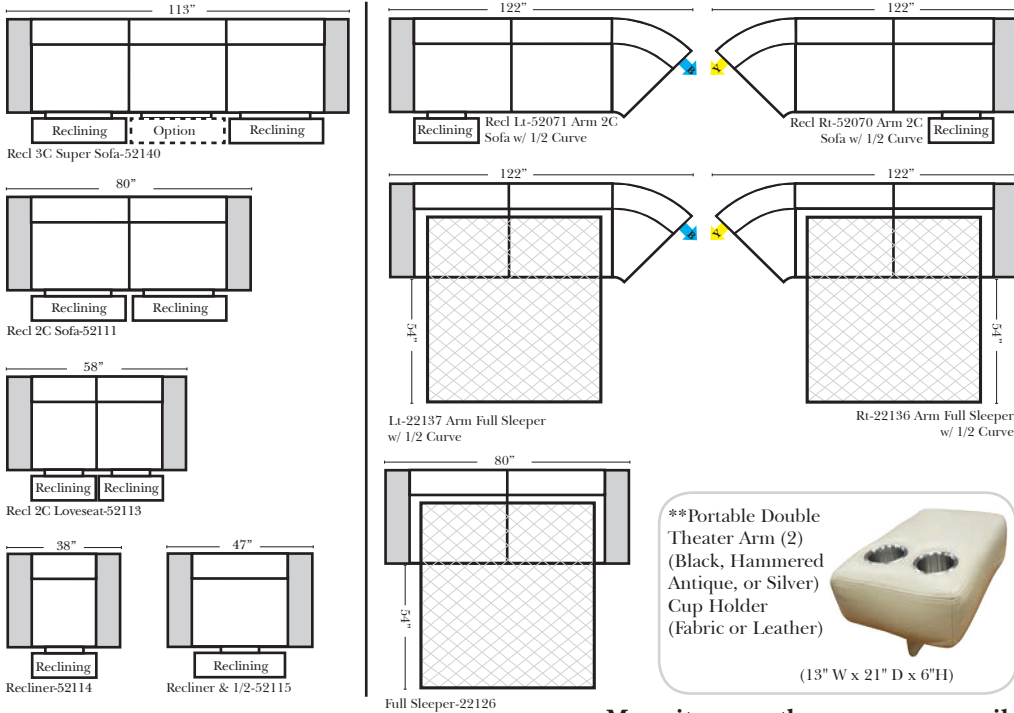

**Reclining Standard/Sleeper**

Put Blue Arrows with Yellow Arrows to Create Sectional Groups ➡ ⬅

**Suggested Configurations**

The Suggested Configurations below are only a sample of what the imagination can create, please enjoy creating the configuration that fits your lifestyle, using the ideas below and from the items on the opposite page.

**Sleeper Options: Full Size Available**

- Add Deluxe Innerspring Mattress
- Add 5" Memory Foam Mattress

**Note:**

All Dimensions are approximate, if accuracy is crucial, please contact us for validation of the dimensions shown. However, a 1" to 2" variance can still apply due to foam and upholstery.