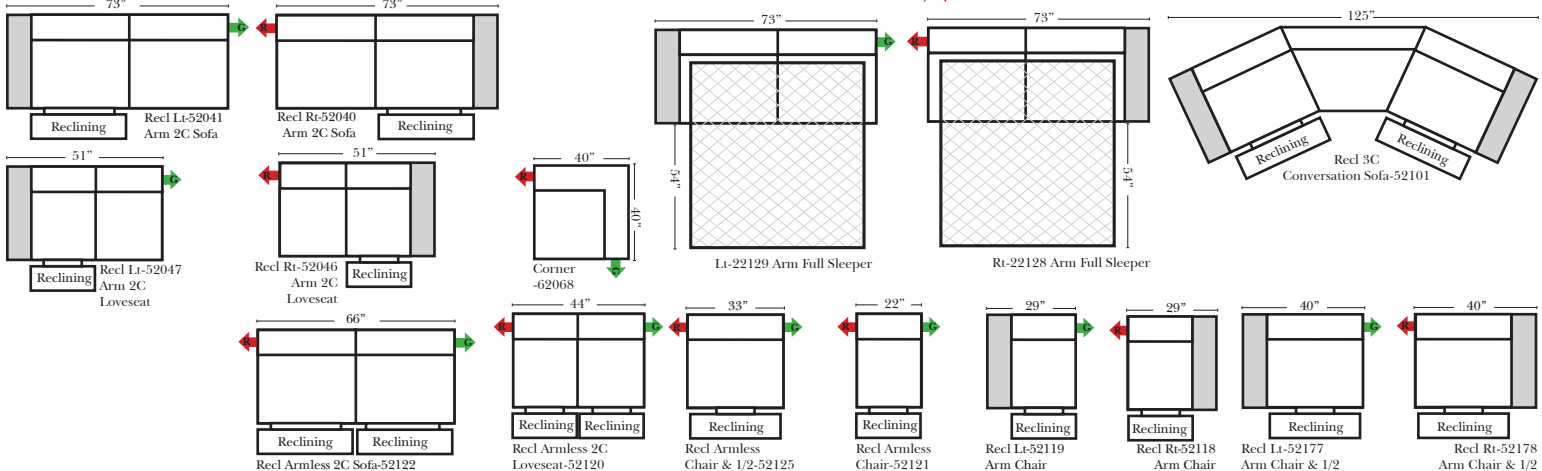

**Sleeper Options: Full Size Available**

- Add Deluxe Innerspring Mattress
- Add 5" Memory Foam Mattress

**Note:**

All Dimensions are approximate, if accuracy is crucial, please contact us for validation of the dimensions shown. However, a 1" to 2" variance can still apply due to foam and upholstery.

Many items on these pages are available as Stationary (Non-Reclining)

**Reclining 90 Degree / L-Shape Sectional / Sleeper / Armless / Conversation**

Put Green Arrows with Red Arrows to Create Sectional Groups ➡ ⬅