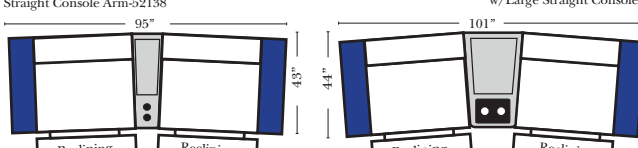

Recl 3C Super Sofa w/2 Large Straight Console Arm-52138
Recl Arms Chair & 1/2 w/Large Straight Console Arm-52128

Reclining Reclining
Reclining Reclining