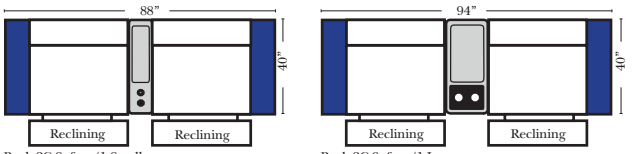

Home Theater Seating - Console Arms

Recl 2C Sofa w/1 Small Straight Console Arm-52150
Recl 2C Sofa w/1 Large Straight Console Arm-52130

Reclining Reclining Reclining
Reclining