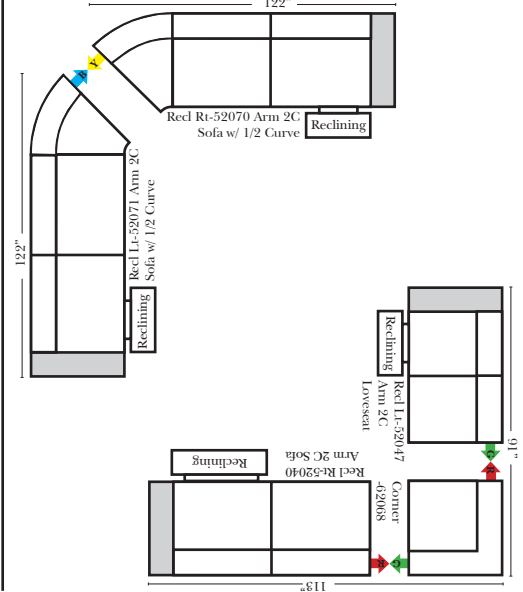

**Reclining Standard/Sleeper**

Put Blue Arrows with Yellow Arrows to Create Sectional Groups ➡ ⬅

**Suggested Configurations**

The Suggested Configurations below are only a sample of what the imagination can create, please enjoy creating the configuration that fits your lifestyle, using the ideas below and from the items on the opposite page.

**Sleeper Options: Full Size Available**

- Add Deluxe Innerspring Mattress
- Add 5" Memory Foam Mattress

**Note:**

All Dimensions are approximate, if accuracy is crucial, please contact us for validation of the dimensions shown. However, a 1" to 2" variance can still apply due to foam and upholstery.