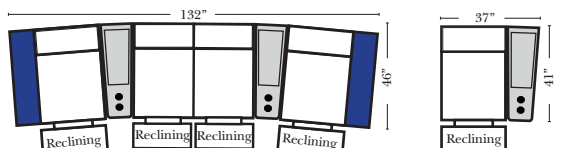

Recl 4C Sofa w/2 Small Wedge Console Arms-53145
Recl Arms Chair w/Small Wedge Console Arm-53127