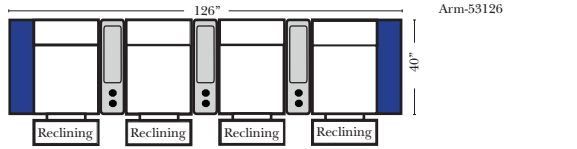

Recl 4C Sofa w/3 Small Straight Console Arms-53146