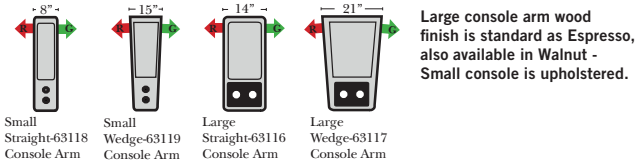

Home Theater Seating - Console Arms

Large console arm wood finish is standard as Espresso, also available in Walnut - Small console is upholstered.

Small Straight-63118 Console Arm
Small Wedge-63119 Console Arm
Large Straight-63116 Console Arm
Large Wedge-63117 Console Arm