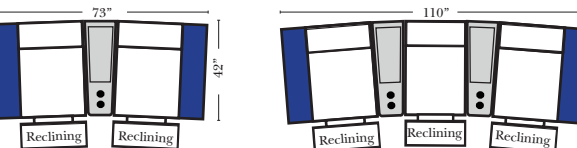

Pre-Configured Home Theater Seating

v.10.19.18

Pre-Configured Recl 2C & 3C Super Sofas Small & Large - Straight & Wedge Consoles (Left Side of Page)

Recl 2C Loveseat w/1 Small Straight Console Arm-53142
Recl 3C Sofa w/2 Small Straight Console Arms-53140

Recl 4C Sofa w/2 Small Straight Console Arms-53144
Recl Arms Chair w/Small Straight Console Arm-53126

Recl 4C Sofa w/3 Small Straight Console Arms-53146

Recl 2C Loveseat w/1 Small Wedge Console Arms-53143
Recl 3C Sofa w/2 Small Wedge Console Arms-53141