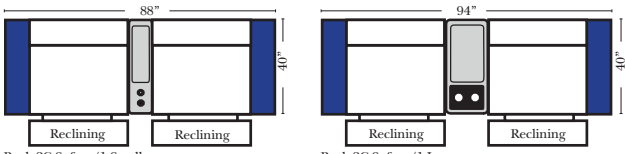

Home Theater Seating - Console Arms

Large console arm wood finish is standard as Espresso, also available in Walnut - Small console is upholstered.

Small Straight-63118 Console Arm
Small Wedge-63119 Console Arm
Large Straight-63116 Console Arm
Large Wedge-63117 Console Arm

Recl 2C Sofa w/1 Small Straight Console Arm-52150
Recl 2C Sofa w/1 Large Straight Console Arm-52130

Recl 3C Super Sofa w/2 Small Straight Console Arm-52158
Recl Arms Chair & 1/2 w/Small Straight Console Arm-52126