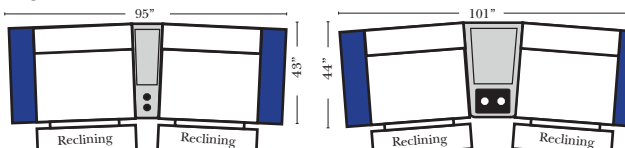

Recl 2C Sofa w/1 Small Wedge Console Arm-52151
Recl 2C Sofa w/1 Large Wedge Console Arm-52131