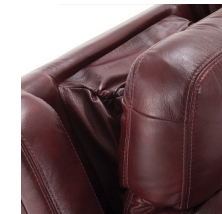

POWER BUTTON WITH USB CHARGER

POWER HEADREST