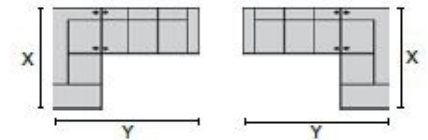

40132 CAIRO

PALLISER®
My Home, My Style, My Way™

- A. Seat Depth: 20.5 in / 52.1 cm
- B. Seat Height: 20.0 in / 50.8 cm
- C. Arm Height: 24.7 in / 62.8 cm
- D. Arm Depth: 33.3 in / 84.5 cm
- E. Seat Back Height: 23.0 in / 58.3 cm
- F. Width of Arm: 5.9 in / 15.1 cm
- G. Reclined Depth: 65.0 in / 165.2 cm
- H. Headrest Extension: 16.0 in / 40.6 cm

Measurements displayed here represent the standard for this series. Some pieces may vary.

31 Wallhugger Power
Recliner w/ Power Headrest
34 x 39 x 40"
86 x 100 x 103cm
IA: 22" / 56cm

61 Sofa Power Recliner w/
Power Headrest
81 x 39 x 40"
205 x 100 x 103cm
IA: 69" / 174cm

63 Loveseat Power Recliner
w/ Power Headrest
58 x 39 x 40"
147 x 100 x 103cm
IA: 46" / 116cm

Dimensions are the same for reverse direction where applicable.

Specifications are correct at time of printing and are subject to change without notice.

LHF = left hand facing means the "end arm" is on the LEFT HAND SIDE of the upholstered piece when you are standing in front of the piece.

RHF = right hand facing means the "end arm" is on the RIGHT HAND SIDE of the upholstered piece when you are standing in front of the piece.