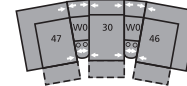

09 Corner Curve
48 x 48 x 40"
122 x 122 x 102cm

10 Armless Chair
24 x 40 x 40"
61 x 102 x 102cm

30 Armless Recliner
60 Power Armless Recliner
24 x 40 x 40"
61 x 102 x 102cm

31 Power Wallhugger Recliner
35 Wallhugger Recliner
41 x 40 x 40"
104 x 102 x 102cm
IA: 23" / 58cm

32 Rocker Recliner
39 Power Rocker Recliner
41 x 40 x 40"
104 x 102 x 102cm
IA: 23" / 58cm

33 Swivel Rocker Recliner
41 x 40 x 41"
104 x 102 x 104cm
IA: 23" / 58cm

46 RHF Recliner
66 RHF Power Recliner
33 x 40 x 40"
84 x 102 x 102cm

58 Loveseat Console
68 Power Loveseat Console
77 x 40 x 40"
196 x 102 x 102cm

W0 Home Theatre Wedge
17 x 40 x 35"
43 x 102 x 89cm

W1 Wedge 45°
37 x 38 x 35"
94 x 97 x 89cm

W2 Console
13 x 40 x 35"
33 x 102 x 89cm

Configurations measured in full recline.

M1
152 x 65"
386 x 165cm

MA
109 x 109"
277 x 277cm

MW
169 x 74"
429 x 188cm

MX
122 x 69"
310 x 175cm

MY
162 x 72"
411 x 183cm

MZ
115 x 65"
292 x 165cm