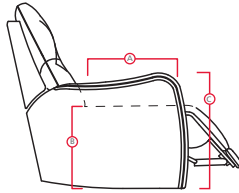

Printed in Canada 02/17

PALLISER®
My Home, My Style, My Way™

41030 GLENLAWN

PALLISER[®]
My Home, My Style, My Way™

DIMENSIONS SHOWN AS WIDTH X DEPTH X HEIGHT.
SPECIFICATIONS ARE CORRECT AT TIME OF PRINTING AND ARE SUBJECT TO CHANGE WITHOUT NOTICE.
LHF – LEFT HAND FACING RHF – RIGHT HAND FACING IA – INSIDE ARM TO INSIDE ARM

- A Seat Depth 22" / 56cm
- B Seat Height 21" / 53cm
- C Arm Height 26" / 66cm

Features

- > Back: premium elastic webbing
- > Seat: 8 gauge sinuous wire springs
- > Back filled with blown fibre
- > Chaise styling
- > Toggle power mechanism
- > Touch button for power operation