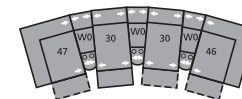

32 Rocker Recliner
39 Power Rocker Recliner
41 x 40 x 40"
104 x 102 x 102cm
IA: 23" / 58cm

33 Swivel Rocker Recliner
41 x 40 x 41"
104 x 102 x 104cm
IA: 23" / 58cm

46 RHF Recliner
66 RHF Power Recliner
33 x 40 x 40"
84 x 102 x 102cm

47 LHF Recliner
67 LHF Power Recliner
33 x 40 x 40"
84 x 102 x 102cm

51 Sofa Recliner
61 Power Sofa Recliner
87 x 40 x 40"
221 x 102 x 102cm
IA: 69" / 175cm

53 Loveseat Recliner
63 Power Loveseat Recliner
66 x 40 x 40"
168 x 102 x 102cm
IA: 46" / 117cm

58 Loveseat Console
68 Power Loveseat Console
77 x 40 x 40"
196 x 102 x 102cm

W0 Home Theatre Wedge
17 x 40 x 35"
43 x 102 x 89cm

W1 Wedge 45°
37 x 38 x 35"
94 x 97 x 89cm

W2 Console
13 x 40 x 35"
33 x 102 x 89cm

Configurations measured in full recline.

M1
152 x 65"
386 x 165cm

MA
109 x 109"
277 x 277cm

MW
169 x 74"
429 x 188cm

MX
122 x 69"
310 x 175cm

MY
162 x 72"
411 x 183cm

MZ
115 x 65"
292 x 165cm