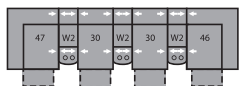

32 Rocker Recliner
39 Power Rocker Recliner
41 x 40 x 40"
104 x 102 x 102cm
IA: 23" / 58cm

33 Swivel Rocker Recliner
41 x 40 x 41"
104 x 102 x 104cm
IA: 23" / 58cm

46 RHF Recliner
66 RHF Power Recliner
33 x 40 x 40"
84 x 102 x 102cm

47 LHF Recliner
67 LHF Power Recliner
33 x 40 x 40"
84 x 102 x 102cm

51 Sofa Recliner
61 Power Sofa Recliner
87 x 40 x 40"
221 x 102 x 102cm
IA: 69" / 175cm

53 Loveseat Recliner
63 Power Loveseat Recliner
66 x 40 x 40"
168 x 102 x 102cm
IA: 46" / 117cm

58 Loveseat Console
68 Power Loveseat Console
77 x 40 x 40"
196 x 102 x 102cm

W0 Home Theatre Wedge
17 x 40 x 35"
43 x 102 x 89cm

W1 Wedge 45°
37 x 38 x 35"
94 x 97 x 89cm

W2 Console
13 x 40 x 35"
33 x 102 x 89cm

Configurations measured in full recline.

M1
152 x 65"
386 x 165cm

MA
109 x 109"
277 x 277cm

MW
169 x 74"
429 x 188cm

MX
122 x 69"
310 x 175cm

MY
162 x 72"
411 x 183cm

MZ
115 x 65"
292 x 165cm