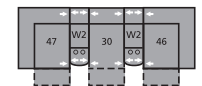

- A Seat Depth 22" / 56cm
- B Seat Height 21" / 53cm
- C Arm Height 26" / 66cm

Features

- > Back: premium elastic webbing
- > Seat: 8 gauge sinuous wire springs
- > Back filled with blown fibre
- > Chaise styling
- > Toggle power mechanism
- > Touch button for power operation

32 Rocker Recliner
39 Power Rocker Recliner
41 x 40 x 40"
104 x 102 x 102cm
IA: 23" / 58cm

33 Swivel Rocker Recliner
41 x 40 x 41"
104 x 102 x 104cm
IA: 23" / 58cm

46 RHF Recliner
66 RHF Power Recliner
33 x 40 x 40"
84 x 102 x 102cm

58 Loveseat Console
68 Power Loveseat Console
77 x 40 x 40"
196 x 102 x 102cm

W0 Home Theatre Wedge
17 x 40 x 35"
43 x 102 x 89cm

W1 Wedge 45°
37 x 38 x 35"
94 x 97 x 89cm

W2 Console
13 x 40 x 35"
33 x 102 x 89cm

Configurations measured in full recline.

M1
152 x 65"
386 x 165cm

MA
109 x 109"
277 x 277cm

MW
169 x 74"
429 x 188cm

MX
122 x 69"
310 x 175cm

MY
162 x 72"
411 x 183cm

MZ
115 x 65"
292 x 165cm