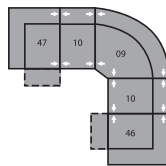

32 Rocker Recliner
39 Power Rocker Recliner
41 x 40 x 40"
104 x 102 x 102cm
IA: 23" / 58cm

33 Swivel Rocker Recliner
41 x 40 x 41"
104 x 102 x 104cm
IA: 23" / 58cm

46 RHF Recliner
66 RHF Power Recliner
33 x 40 x 40"
84 x 102 x 102cm

47 LHF Recliner
67 LHF Power Recliner
33 x 40 x 40"
84 x 102 x 102cm

51 Sofa Recliner
61 Power Sofa Recliner
87 x 40 x 40"
221 x 102 x 102cm
IA: 69" / 175cm

53 Loveseat Recliner
63 Power Loveseat Recliner
66 x 40 x 40"
168 x 102 x 102cm
IA: 46" / 117cm

58 Loveseat Console
68 Power Loveseat Console
77 x 40 x 40"
196 x 102 x 102cm

W0 Home Theatre Wedge
17 x 40 x 35"
43 x 102 x 89cm

W1 Wedge 45°
37 x 38 x 35"
94 x 97 x 89cm

W2 Console
13 x 40 x 35"
33 x 102 x 89cm

Configurations measured in full recline.

M1
152 x 65"
386 x 165cm

MA
109 x 109"
277 x 277cm

MW
169 x 74"
429 x 188cm

MX
122 x 69"
310 x 175cm

MY
162 x 72"
411 x 183cm

MZ
115 x 65"
292 x 165cm