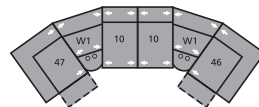

32 Rocker Recliner
39 Power Rocker Recliner
41 x 40 x 40"
104 x 102 x 102cm
IA: 23" / 58cm

33 Swivel Rocker Recliner
41 x 40 x 41"
104 x 102 x 104cm
IA: 23" / 58cm

46 RHF Recliner
66 RHF Power Recliner
33 x 40 x 40"
84 x 102 x 102cm

47 LHF Recliner
67 LHF Power Recliner
33 x 40 x 40"
84 x 102 x 102cm

51 Sofa Recliner
61 Power Sofa Recliner
87 x 40 x 40"
221 x 102 x 102cm
IA: 69" / 175cm

53 Loveseat Recliner
63 Power Loveseat Recliner
66 x 40 x 40"
168 x 102 x 102cm
IA: 46" / 117cm

58 Loveseat Console
68 Power Loveseat Console
77 x 40 x 40"
196 x 102 x 102cm

W0 Home Theatre Wedge
17 x 40 x 35"
43 x 102 x 89cm

W1 Wedge 45°
37 x 38 x 35"
94 x 97 x 89cm

W2 Console
13 x 40 x 35"
33 x 102 x 89cm

Configurations measured in full recline.

M1
152 x 65"
386 x 165cm

MA
109 x 109"
277 x 277cm

MW
169 x 74"
429 x 188cm

MX
122 x 69"
310 x 175cm

MY
162 x 72"
411 x 183cm

MZ
115 x 65"
292 x 165cm