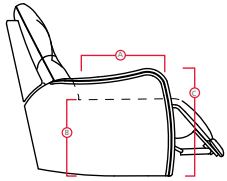

# PALLISER®

My Home, My Style, My Way™

DIMENSIONS SHOWN AS WIDTH X DEPTH X HEIGHT.  
SPECIFICATIONS ARE CORRECT AT TIME OF PRINTING AND ARE SUBJECT TO CHANGE WITHOUT NOTICE.  
LHF – LEFT HAND FACING    RHF – RIGHT HAND FACING    IA – INSIDE ARM TO INSIDE ARM

### Features

- > Back: premium elastic webbing
- > Seat: Interwoven 100% elastic webbing
- > Touch button for power operation

For more information, go to [palliser.com](http://palliser.com)

- A Seat Depth 21" / 53cm
- B Seat Height 17.5" / 44cm
- C Arm Height 24" / 61cm

38 Power Swivel Glider  
Recliner  
31 x 37 x 40"  
79 x 94 x 102cm  
IA: 19" / 48cm