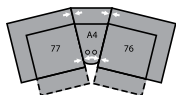

56 RHF Chaise
42 x 64 x 39"
107 x 163 x 99cm

57 LHF Chaise
42 x 64 x 39"
107 x 163 x 99cm

70 Armless Wide Chair
31 x 39 x 39"
79 x 99 x 99cm

72 Armless Wide Recliner
2P Power Armless Wide Recliner
31 x 39 x 39"
79 x 99 x 99cm

76 RHF Wide Recliner
6P RHF Wide Power Recliner
42 x 39 x 39"
107 x 99 x 99cm

77 LHF Wide Recliner
7P LHF Wide Power Recliner
42 x 39 x 39"
107 x 99 x 99cm

21 Sofabed, Double
82 x 39 x 39"
208 x 99 x 99cm
IA: 57" / 145cm

83 Wedge Seat 22°
27 x 39 x 39"
69 x 99 x 99cm

85 Wedge Seat 45°
54 x 39 x 39"
137 x 99 x 99cm

A4 Storage Wedge 22°
27 x 36 x 36"
69 x 91 x 91cm

NA
107 x 46"
272 x 117cm

NB
107 x 47"
272 x 119cm

NC
127 x 58"
323 x 147cm

ND
153 x 77"
389 x 196cm

Configurations measured in full recline.