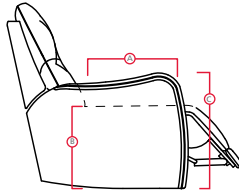

75 Sofa Recliner 2/2

41059 YALE

Printed in Canada 11/16

PALLISER[®]
My Home, My Style, My Way™

41059 YALE

DIMENSIONS SHOWN AS WIDTH X DEPTH X HEIGHT.
SPECIFICATIONS ARE CORRECT AT TIME OF PRINTING AND ARE SUBJECT TO CHANGE WITHOUT NOTICE.
LHF – LEFT HAND FACING RHF – RIGHT HAND FACING IA – INSIDE ARM TO INSIDE ARM

- A Seat Depth 22" / 56cm
- B Seat Height 19.5" / 50cm
- C Arm Height 25" / 64cm

Features

- > Back: 11 or 12 gauge sinuous springs
- > Seat: 8 gauge sinuous wire springs
- > Chaise styling
- > Back filled with blown fibre
- > Toggle power mechanism