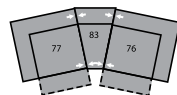

56 RHF Chaise
42 x 64 x 39"
107 x 163 x 99cm

57 LHF Chaise
42 x 64 x 39"
107 x 163 x 99cm

70 Armless Wide Chair
31 x 39 x 39"
79 x 99 x 99cm

72 Armless Wide Recliner
2P Power Armless Wide Recliner
31 x 39 x 39"
79 x 99 x 99cm

76 RHF Wide Recliner
6P RHF Wide Power Recliner
42 x 39 x 39"
107 x 99 x 99cm

77 LHF Wide Recliner
7P LHF Wide Power Recliner
42 x 39 x 39"
107 x 99 x 99cm

21 Sofabed, Double
82 x 39 x 39"
208 x 99 x 99cm
IA: 57" / 145cm

83 Wedge Seat 22°
27 x 39 x 39"
69 x 99 x 99cm

85 Wedge Seat 45°
54 x 39 x 39"
137 x 99 x 99cm

A4 Storage Wedge 22°
27 x 36 x 36"
69 x 91 x 91cm

NA
107 x 46"
272 x 117cm

NB
107 x 47"
272 x 119cm

NC
127 x 58"
323 x 147cm

ND
153 x 77"
389 x 196cm

Configurations measured in full recline.