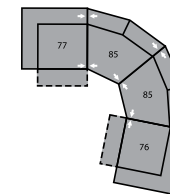

56 RHF Chaise
42 x 64 x 39"
107 x 163 x 99cm

57 LHF Chaise
42 x 64 x 39"
107 x 163 x 99cm

70 Armless Wide Chair
31 x 39 x 39"
79 x 99 x 99cm

72 Armless Wide Recliner
2P Power Armless Wide Recliner
31 x 39 x 39"
79 x 99 x 99cm

76 RHF Wide Recliner
6P RHF Wide Power Recliner
42 x 39 x 39"
107 x 99 x 99cm

77 LHF Wide Recliner
7P LHF Wide Power Recliner
42 x 39 x 39"
107 x 99 x 99cm

21 Sofabed, Double
82 x 39 x 39"
208 x 99 x 99cm
IA: 57" / 145cm

83 Wedge Seat 22°
27 x 39 x 39"
69 x 99 x 99cm

85 Wedge Seat 45°
54 x 39 x 39"
137 x 99 x 99cm

A4 Storage Wedge 22°
27 x 36 x 36"
69 x 91 x 91cm

NA
107 x 46"
272 x 117cm

NB
107 x 47"
272 x 119cm

NC
127 x 58"
323 x 147cm

ND
153 x 77"
389 x 196cm

Configurations measured in full recline.