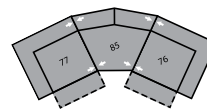

- A Seat Depth 22" / 56cm
- B Seat Height 19.5" / 50cm
- C Arm Height 25" / 64cm

Features

- > Back: 11 or 12 gauge sinuous springs
- > Seat: 8 gauge sinuous wire springs
- > Chaise styling
- > Back filled with blown fibre
- > Toggle power mechanism

76 RHF Wide Recliner
6P RHF Wide Power Recliner
42 x 39 x 39"
107 x 99 x 99cm

77 LHF Wide Recliner
7P LHF Wide Power Recliner
42 x 39 x 39"
107 x 99 x 99cm

21 Sofabed, Double
82 x 39 x 39"
208 x 99 x 99cm
IA: 57" / 145cm

83 Wedge Seat 22°
27 x 39 x 39"
69 x 99 x 99cm

85 Wedge Seat 45°
54 x 39 x 39"
137 x 99 x 99cm

A4 Storage Wedge 22°
27 x 36 x 36"
69 x 91 x 91cm

NA
107 x 46"
272 x 117cm

NB
107 x 47"
272 x 119cm

NC
127 x 58"
323 x 147cm

ND
153 x 77"
389 x 196cm

Configurations measured in full recline.