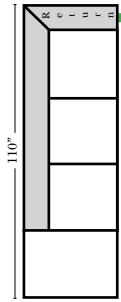

Chaise & Conversation Sectionals

Put Green Arrows with Red Arrows to Create Sectional Groups
Put Orange Arrows with Tan Arrows to Create Sectional Groups