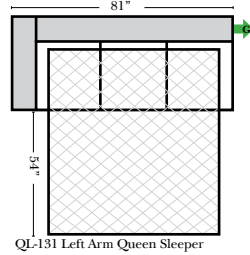

Sleepers

Put Green Arrows with Red Arrows to Create Sectional Groups
Put Blue Arrows with Yellow Arrows to Create Sectional Groups