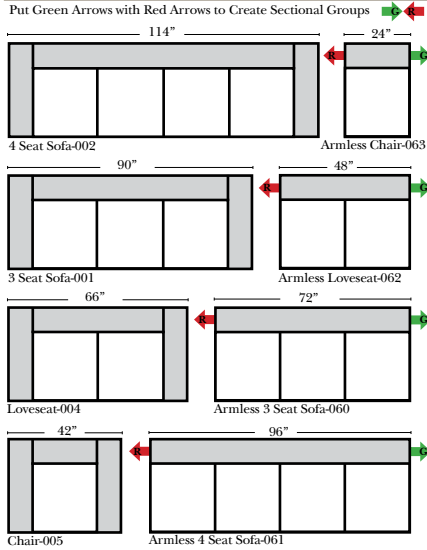

Standard & Armless

(All 4 seat items ship as one piece if stationary, two pieces if motion installed)

Features

- Standard:**
- Available in Full & Top Grain Leathers
 - Available in Luxury Fabrics
 - All Hardwood Frames
- Options:**
- Down Seats & Down Backs (additional Charge)
 - No. 33 Firm Foam
- Sleeper Options: (All the below options are at additional charges)**
- Queen Sleeper available w/Standard Mattress
 - Twin Sleeper available w/Standard Mattress
 - Deluxe Innerspring Mattress: Queen / Twin
 - Air Dream Coil Mattress: Queen Only - (No Twin)
 - Hideaway Air Mattress: Queen Only (Shipped in a Separate Box)

L-Shape / 90 Degree Sectional

(All 4 seat items ship as one piece if stationary, two pieces if motion installed)

Note:

All Dimensions are approximate, if accuracy is crucial, please contact us for validation of the dimensions shown. However, a 1" to 2" variance can still apply due to foam and upholstery.