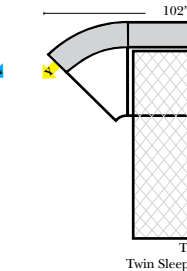

Sleepers

Put Green Arrows with Red Arrows to Create Sectional Groups
Put Blue Arrows with Yellow Arrows to Create Sectional Groups