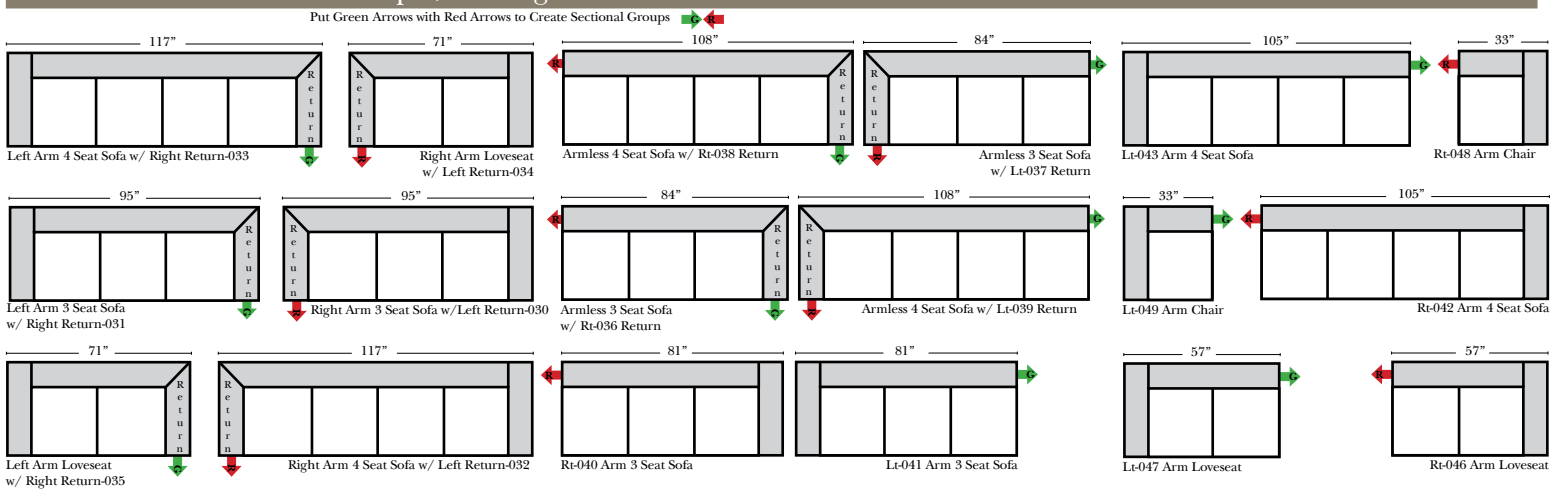

Standard & Armless

(All 4 seat items ship as one piece if stationary, two pieces if motion installed)

Features

- Standard:**
- Available in Full & Top Grain Leathers
 - Available in Luxury Fabrics
 - All Hardwood Frames
- Options:**
- Down Seats & Down Backs (additional Charge)
 - No. 33 Firm Foam
- Sleeper Options: (All the below options are at additional charges)**
- Queen Sleeper available w/Standard Mattress
 - Twin Sleeper available w/Standard Mattress
 - Deluxe Innerspring Mattress: Queen / Twin
 - Air Dream Coil Mattress: Queen Only - (No Twin)
 - Hideaway Air Mattress: Queen Only (Shipped in a Separate Box)

L-Shape / 90 Degree Sectional

(All 4 seat items ship as one piece if stationary, two pieces if motion installed)

Note:

All Dimensions are approximate, if accuracy is crucial, please contact us for validation of the dimensions shown. However, a 1" to 2" variance can still apply due to foam and upholstery.