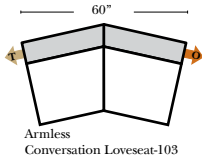

Chaise & Conversation Sectionals

Put Green Arrows with Red Arrows to Create Sectional Groups
Put Orange Arrows with Tan Arrows to Create Sectional Groups