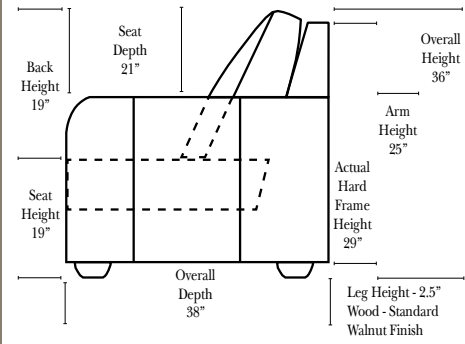

Standard & Armless

(All 4 seat items ship as one piece if stationary, two pieces if motion installed)

Features

- Standard:**
- Available in Full & Top Grain Leathers
 - Available in Luxury Fabrics
 - All Hardwood Frames
- Options:**
- Down Seats & Down Backs (additional Charge)
 - No. 33 Firm Foam
- Sleeper Options: (All the below options are at additional charges)**
- Queen Sleeper available w/Standard Mattress
 - Twin Sleeper available w/Standard Mattress
 - Deluxe Innerspring Mattress: Queen / Twin
 - Air Dream Coil Mattress: Queen Only - (No Twin)
 - Hideaway Air Mattress: Queen Only (Shipped in a Separate Box)

L-Shape / 90 Degree Sectional

(All 4 seat items ship as one piece if stationary, two pieces if motion installed)

Note:

All Dimensions are approximate, if accuracy is crucial, please contact us for validation of the dimensions shown. However, a 1" to 2" variance can still apply due to foam and upholstery.