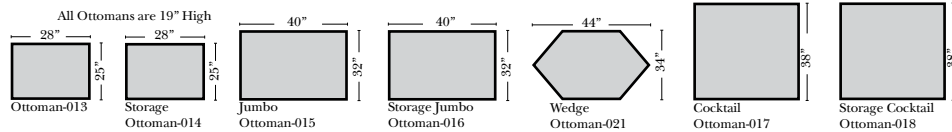

Standard & Armless

(All 4 seat items ship as one piece if stationary, two pieces if motion installed)

Features

- Standard:**
- Available in Full & Top Grain Leathers
 - Available in Luxury Fabrics
 - All Hardwood Frames
- Options:**
- Down Seats & Down Backs (additional Charge)
 - No. 33 Firm Foam
- Sleeper Options: (All the below options are at additional charges)**
- Queen Sleeper available w/Standard Mattress
 - Twin Sleeper available w/Standard Mattress
 - Deluxe Innerspring Mattress: Queen / Twin
 - Air Dream Coil Mattress: Queen Only - (No Twin)
 - Hideaway Air Mattress: Queen Only (Shipped in a Separate Box)

L-Shape / 90 Degree Sectional

(All 4 seat items ship as one piece if stationary, two pieces if motion installed)

Note:

All Dimensions are approximate, if accuracy is crucial, please contact us for validation of the dimensions shown. However, a 1" to 2" variance can still apply due to foam and upholstery.