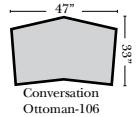

Chaise & Conversation Sectionals

Put Green Arrows with Red Arrows to Create Sectional Groups
Put Orange Arrows with Tan Arrows to Create Sectional Groups