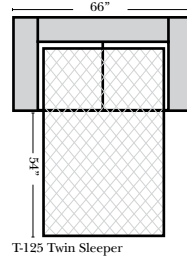

Sleepers

Put Green Arrows with Red Arrows to Create Sectional Groups
Put Blue Arrows with Yellow Arrows to Create Sectional Groups