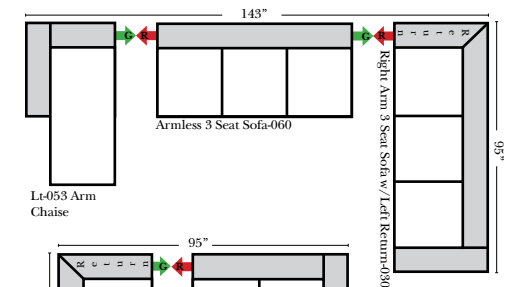

Suggested Configurations

07/06/2012

The Suggested Configurations below are only a sample of what the imagination can create, please enjoy creating the configuration that fits your lifestyle, using the ideas below and from the items on the opposite page.