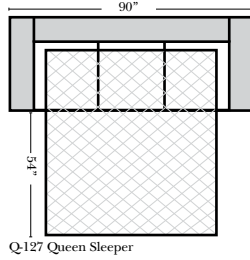

Sleepers

Put Green Arrows with Red Arrows to Create Sectional Groups
Put Blue Arrows with Yellow Arrows to Create Sectional Groups