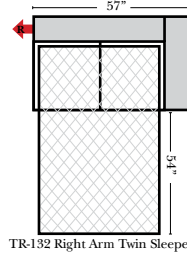

Sleepers

Put Green Arrows with Red Arrows to Create Sectional Groups
Put Blue Arrows with Yellow Arrows to Create Sectional Groups