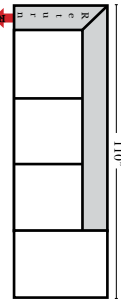

Chaise & Conversation Sectionals

Put Green Arrows with Red Arrows to Create Sectional Groups
Put Orange Arrows with Tan Arrows to Create Sectional Groups