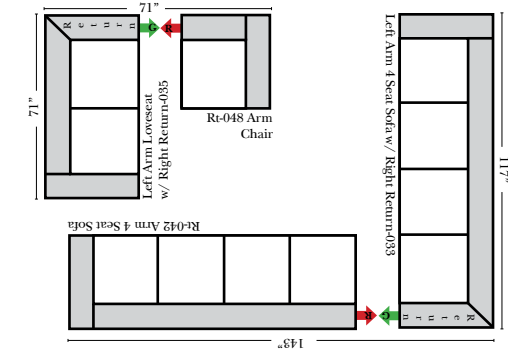

Suggested Configurations

07/06/2012

The Suggested Configurations below are only a sample of what the imagination can create, please enjoy creating the configuration that fits your lifestyle, using the ideas below and from the items on the opposite page.