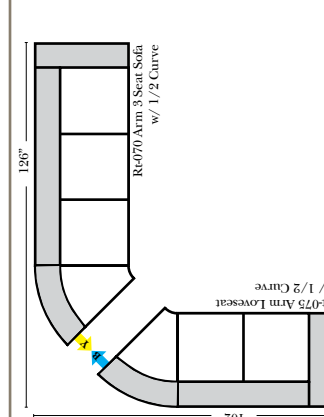

Suggested Configurations

07/06/2012

The Suggested Configurations below are only a sample of what the imagination can create, please enjoy creating the configuration that fits your lifestyle, using the ideas below and from the items on the opposite page.