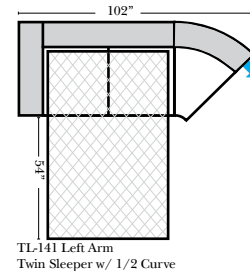

Sleepers

Put Green Arrows with Red Arrows to Create Sectional Groups
Put Blue Arrows with Yellow Arrows to Create Sectional Groups