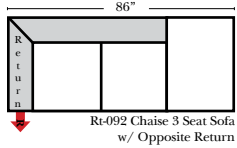

Chaise & Conversation Sectionals

Put Green Arrows with Red Arrows to Create Sectional Groups
Put Orange Arrows with Tan Arrows to Create Sectional Groups