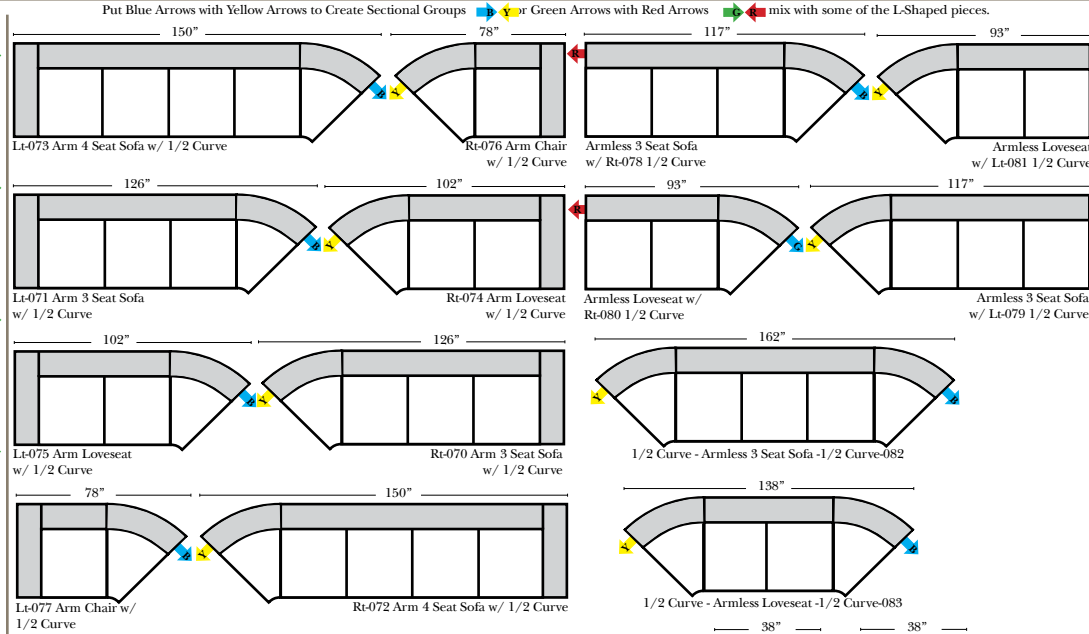

Standard & Armless

(All 4 seat items ship as one piece if stationary, two pieces if motion installed)

Features

- Standard:**
- Available in Full & Top Grain Leathers
 - Available in Luxury Fabrics
 - All Hardwood Frames
- Options:**
- Down Seats & Down Backs (additional Charge)
 - No. 33 Firm Foam
- Sleeper Options: (All the below options are at additional charges)**
- Queen Sleeper available w/Standard Mattress
 - Twin Sleeper available w/Standard Mattress
 - Deluxe Innerspring Mattress: Queen / Twin
 - Air Dream Coil Mattress: Queen Only - (No Twin)
 - Hideaway Air Mattress: Queen Only (Shipped in a Separate Box)

L-Shape / 90 Degree Sectional

(All 4 seat items ship as one piece if stationary, two pieces if motion installed)

Note:

All Dimensions are approximate, if accuracy is crucial, please contact us for validation of the dimensions shown. However, a 1" to 2" variance can still apply due to foam and upholstery.

Chaise & Conversation Sectionals

Put Green Arrows with Red Arrows to Create Sectional Groups
Put Orange Arrows with Tan Arrows to Create Sectional Groups

Sleepers

Put Green Arrows with Red Arrows to Create Sectional Groups
Put Blue Arrows with Yellow Arrows to Create Sectional Groups