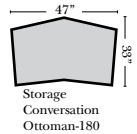

Chaise & Conversation Sectionals

Put Green Arrows with Red Arrows to Create Sectional Groups
Put Orange Arrows with Tan Arrows to Create Sectional Groups