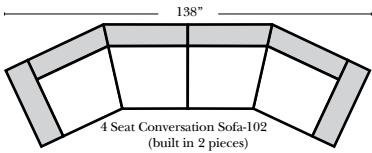

Chaise & Conversation Sectionals

Put Green Arrows with Red Arrows to Create Sectional Groups
Put Orange Arrows with Tan Arrows to Create Sectional Groups