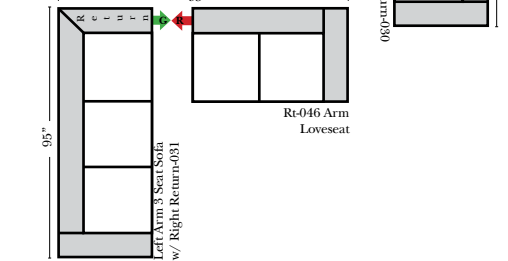

Suggested Configurations

07/06/2012

The Suggested Configurations below are only a sample of what the imagination can create, please enjoy creating the configuration that fits your lifestyle, using the ideas below and from the items on the opposite page.