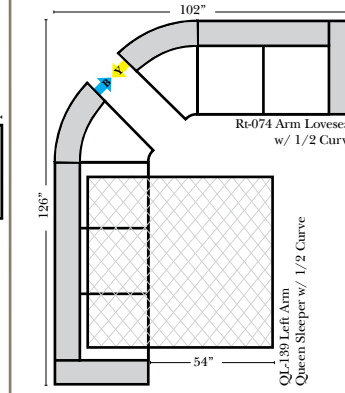

Suggested Configurations

07/06/2012

The Suggested Configurations below are only a sample of what the imagination can create, please enjoy creating the configuration that fits your lifestyle, using the ideas below and from the items on the opposite page.