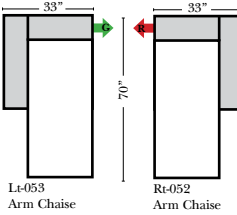

Chaise & Conversation Sectionals

Put Green Arrows with Red Arrows to Create Sectional Groups
Put Orange Arrows with Tan Arrows to Create Sectional Groups