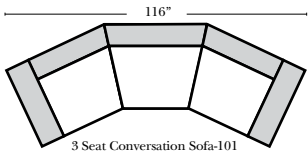

Chaise & Conversation Sectionals

Put Green Arrows with Red Arrows to Create Sectional Groups
Put Orange Arrows with Tan Arrows to Create Sectional Groups