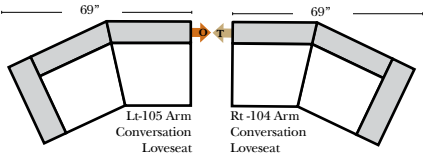

Chaise & Conversation Sectionals

Put Green Arrows with Red Arrows to Create Sectional Groups
Put Orange Arrows with Tan Arrows to Create Sectional Groups