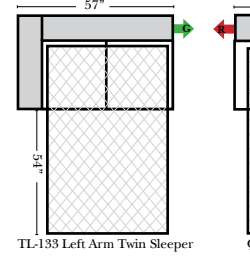

Sleepers

Put Green Arrows with Red Arrows to Create Sectional Groups
Put Blue Arrows with Yellow Arrows to Create Sectional Groups