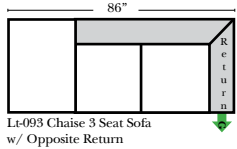

Chaise & Conversation Sectionals

Put Green Arrows with Red Arrows to Create Sectional Groups
Put Orange Arrows with Tan Arrows to Create Sectional Groups