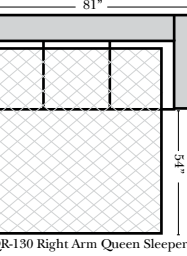

Sleepers

Put Green Arrows with Red Arrows to Create Sectional Groups
Put Blue Arrows with Yellow Arrows to Create Sectional Groups