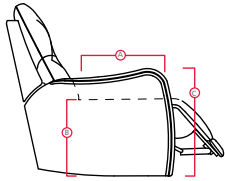

43226 VALLEY FORGE II

DIMENSIONS SHOWN AS WIDTH X DEPTH X HEIGHT.
SPECIFICATIONS ARE CORRECT AT TIME OF PRINTING AND ARE SUBJECT TO CHANGE WITHOUT NOTICE.
LHF – LEFT HAND FACING RHF – RIGHT HAND FACING IA – INSIDE ARM TO INSIDE ARM

PALLISER®
My Home, My Style, My Way™

- A Seat Depth 22" / 56cm
- B Seat Height 19.5" / 50cm
- C Arm Height 24" / 61cm

Features

- > Back: premium elastic webbing
- > Seat: Interwoven 100% elastic webbing

For more information,
go to palliser.com

31 Power Wallhugger
Recliner
28 x 39 x 40"
71 x 99 x 102cm
IA = 21" / 53cm

32 Rocker Recliner
28 x 39 x 40"
71 x 99 x 102cm
IA = 21" / 53cm

34 Swivel Glider Recliner
28 x 39 x 40"
71 x 99 x 102cm
IA = 21" / 53cm

38 Power Swivel Glider
Recliner
28 x 39 x 40"
71 x 99 x 102cm
IA = 21" / 53cm