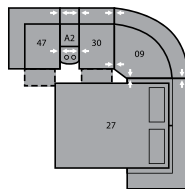

53 Loveseat Recliner
63 Power Loveseat Recliner
66 x 39 x 40"
168 x 99 x 102cm
IA: 44" / 112cm

58 Loveseat Console
68 Power Loveseat Console
79 x 39 x 40"
201 x 99 x 102cm

04 Home Theatre Ottoman
44 x 28 x 19"
112 x 71 x 48cm

32 Rocker Recliner
39 Power Rocker Recliner
42 x 39 x 40"
107 x 99 x 102cm
IA: 19" / 48cm

33 Swivel Rocker Recliner
42 x 39 x 41"
107 x 99 x 104cm
IA: 19" / 48cm

46 RHF Recliner
66 RHF Power Recliner
33 x 39 x 40"
84 x 99 x 102cm

47 LHF Recliner
67 LHF Power Recliner
33 x 39 x 40"
84 x 99 x 102cm

A0 Storage Wedge 11°
17 x 39 x 36"
43 x 99 x 91cm

A1 Storage Wedge 45°
36 x 37 x 36"
91 x 94 x 91cm

A2 Storage Console
13 x 39 x 36"
33 x 99 x 91cm

MA
108 x 108"
274 x 274cm

MB
104 x 122"
264 x 310cm

MD
117 x 122"
297 x 310cm

ME
168 x 74"
427 x 188cm

MF
124 x 68"
315 x 173cm

MG
164 x 72"
417 x 183cm

MH
116 x 64"
295 x 163cm

Configurations measured in full recline.