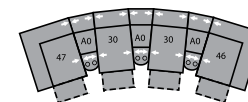

53 Loveseat Recliner
63 Power Loveseat Recliner
66 x 39 x 40"
168 x 99 x 102cm
IA: 44" / 112cm

58 Loveseat Console
68 Power Loveseat Console
79 x 39 x 40"
201 x 99 x 102cm

04 Home Theatre Ottoman
44 x 28 x 19"
112 x 71 x 48cm

32 Rocker Recliner
39 Power Rocker Recliner
42 x 39 x 40"
107 x 99 x 102cm
IA: 19" / 48cm

33 Swivel Rocker Recliner
42 x 39 x 41"
107 x 99 x 104cm
IA: 19" / 48cm

46 RHF Recliner
66 RHF Power Recliner
33 x 39 x 40"
84 x 99 x 102cm

47 LHF Recliner
67 LHF Power Recliner
33 x 39 x 40"
84 x 99 x 102cm

A0 Storage Wedge 11°
17 x 39 x 36"
43 x 99 x 91cm

A1 Storage Wedge 45°
36 x 37 x 36"
91 x 94 x 91cm

A2 Storage Console
13 x 39 x 36"
33 x 99 x 91cm

MA
108 x 108"
274 x 274cm

MB
104 x 122"
264 x 310cm

MD
117 x 122"
297 x 310cm

ME
168 x 74"
427 x 188cm

MF
124 x 68"
315 x 173cm

MG
164 x 72"
417 x 183cm

MH
116 x 64"
295 x 163cm

Configurations measured in full recline.