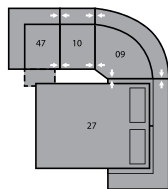

37 Armless Sofabed 54"
62 x 39 x 40"
157 x 99 x 102cm

10 Armless Chair
24 x 39 x 40"
61 x 99 x 102cm

30 Armless Recliner
60 Power Armless Recliner
24 x 39 x 40"
61 x 99 x 102cm

31 Power Wallhugger
Recliner
35 Wallhugger Recliner
42 x 39 x 40"
107 x 99 x 102cm
IA: 19" / 48cm

32 Rocker Recliner
39 Power Rocker Recliner
42 x 39 x 40"
107 x 99 x 102cm
IA: 19" / 48cm

33 Swivel Rocker Recliner
42 x 39 x 41"
107 x 99 x 104cm
IA: 19" / 48cm

46 RHF Recliner
66 RHF Power Recliner
33 x 39 x 40"
84 x 99 x 102cm

47 LHF Recliner
67 LHF Power Recliner
33 x 39 x 40"
84 x 99 x 102cm

A0 Storage Wedge 11°
17 x 39 x 36"
43 x 99 x 91cm

A1 Storage Wedge 45°
36 x 37 x 36"
91 x 94 x 91cm

A2 Storage Console
13 x 39 x 36"
33 x 99 x 91cm

MA
108 x 108"
274 x 274cm

MB
104 x 122"
264 x 310cm

MD
117 x 122"
297 x 310cm

ME
168 x 74"
427 x 188cm

MF
124 x 68"
315 x 173cm

MG
164 x 72"
417 x 183cm

MH
116 x 64"
295 x 163cm

Configurations measured in full recline.