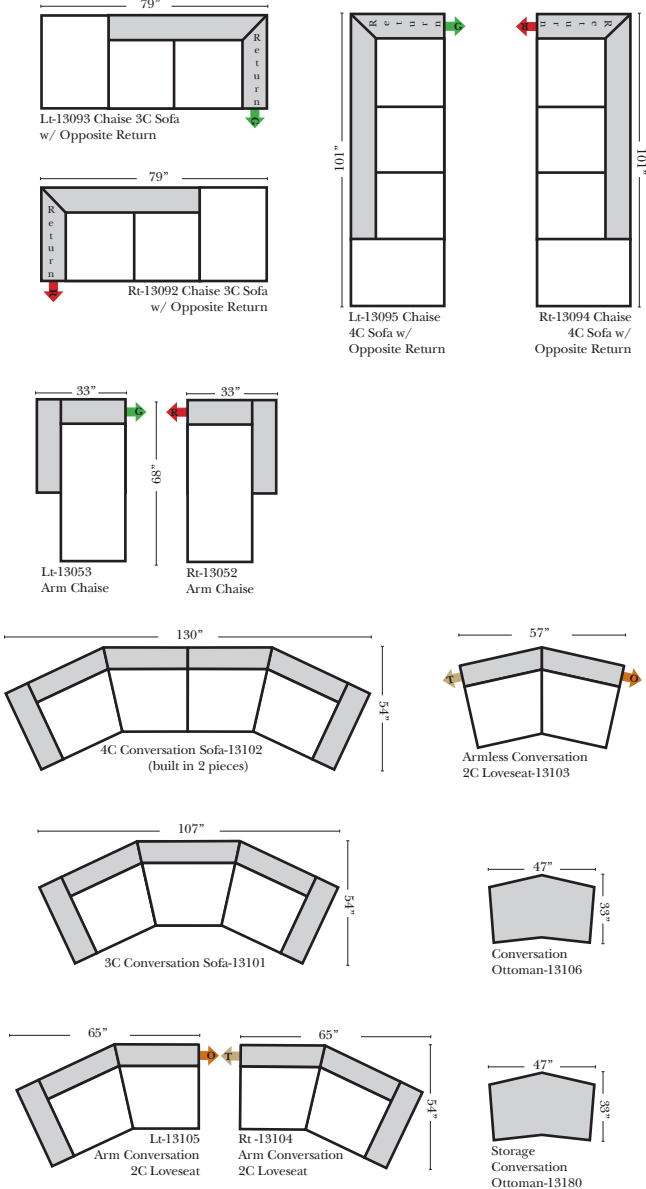

Bumper / Return Chaise & Conversation Sofas

Put Green Arrows with Red Arrows to Create Sectional Groups
Put Orange Arrows with Tan Arrows to Create Sectional Groups