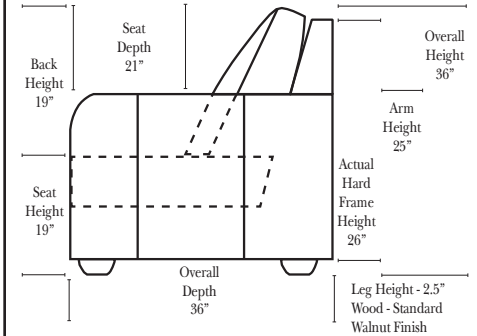

2-Piece Curve Sectional

Standard & options

Standard:

- Available in Full & Top Grain Leathers
- Available in Luxury Fabrics
- All Hardwood Frames
- Nail Heads - Brass
- Wood Leg Finish (Standard is Walnut)

Options: (No Additional Charge)

- No. 33 Firm Foam Cushions
- Wood Leg Finish (Available in Cherry, Chocolate, Espresso, Honey Oak, & Shadow)

Options: (additional Charge)

- Down Seats & Down Backs
- Upholstered Swivel Base (2 arm Chair Only)

Sleeper Options: (additional charges apply)

- Full Sleeper available w/Standard Mattress
- Deluxe Innerspring Mattress: Full Size
- Air Dream Coil Mattress: Full Size