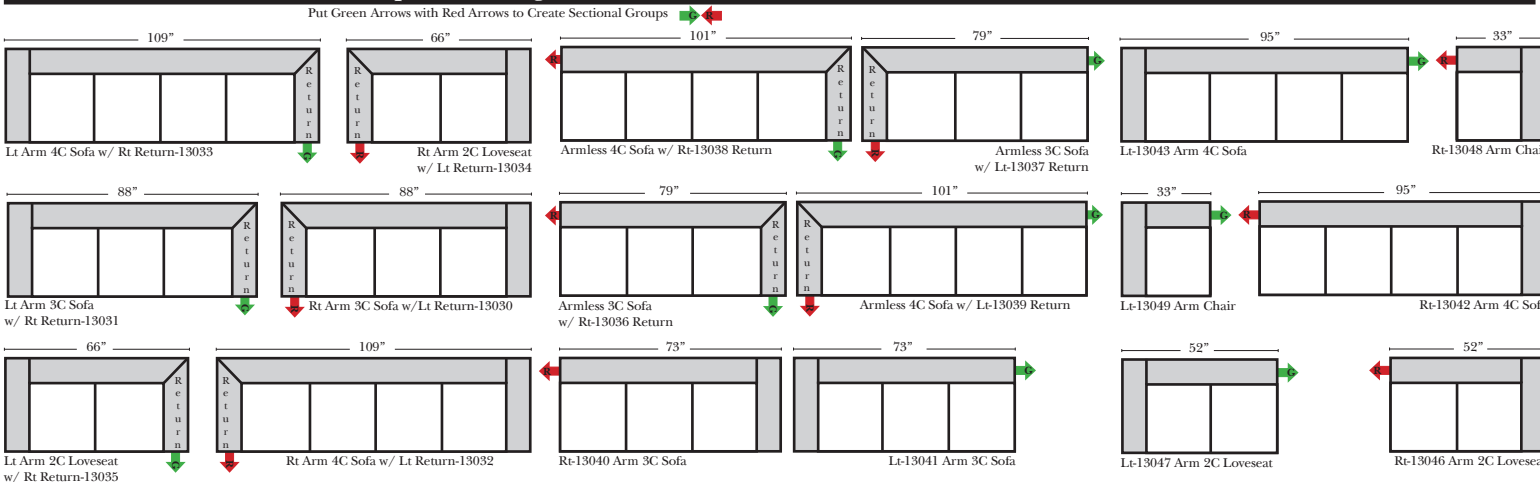

Options: (No Additional Charge)

- No. 33 Firm Foam Cushions
- Wood Leg Finish (Available in Cherry, Chocolate, Espresso, Honey Oak, & Shadow)

Options: (additional Charge)

- Down Seats & Down Backs
- Upholstered Swivel Base (2 arm Chair Only)

Sleeper Options: (additional charges apply)

- Full Sleeper available w/Standard Mattress
- Deluxe Innerspring Mattress: Full Size
- Air Dream Coil Mattress: Full Size

L-Shape / 90 Degree Sectional

(All 4 seat items ship as one piece if stationary, two pieces if motion installed)

Note:

All Dimensions are approximate, if accuracy is crucial, please contact us for validation of the dimensions shown. However, a 1" to 2" variance can still apply due to foam and upholstery.

Bumper / Return Chaise & Conversation Sofas