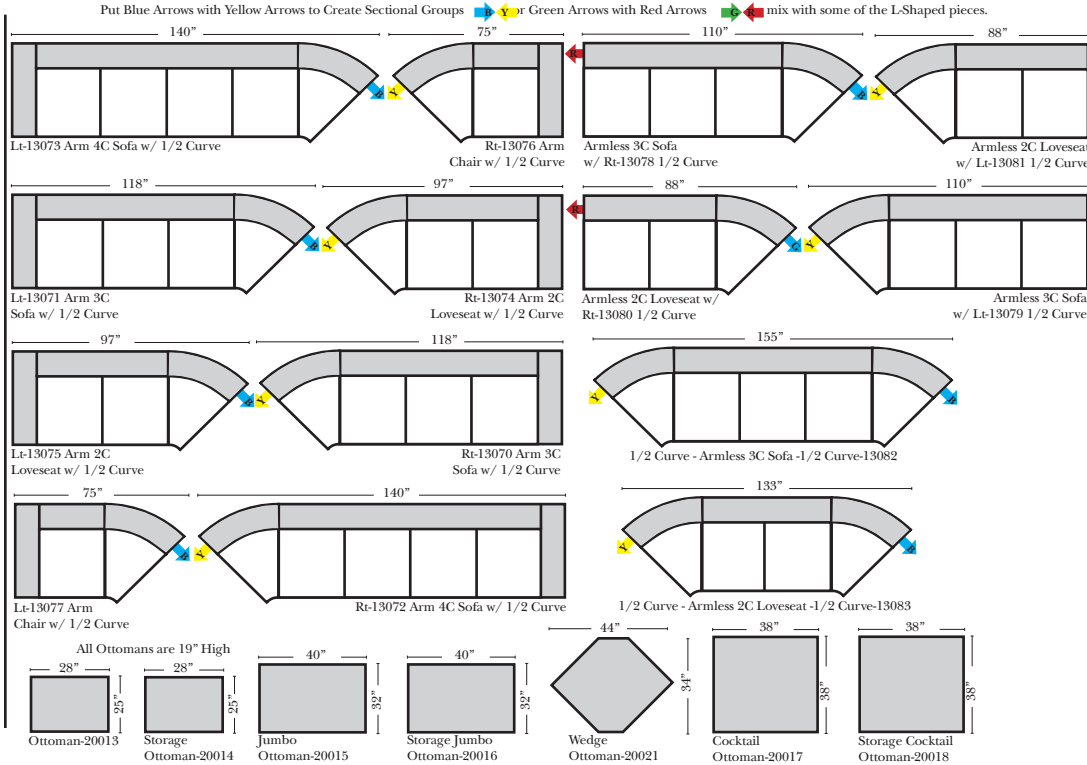

Standard / Ottomans / Armless

2-Piece Curve Sectional

Standard & options

Standard:

- Available in Full & Top Grain Leathers
- Available in Luxury Fabrics
- All Hardwood Frames
- Nail Heads - Brass
- Wood Leg Finish (Standard is Walnut)

Sleeper Options: (additional charges apply)

- Full Sleeper available w/Standard Mattress
- Deluxe Innerspring Mattress: Full Size
- Air Dream Coil Mattress: Full Size

L-Shape / 90 Degree Sectional

(All 4 seat items ship as one piece if stationary, two pieces if motion installed)

Note:

All Dimensions are approximate, if accuracy is crucial, please contact us for validation of the dimensions shown. However, a 1" to 2" variance can still apply due to foam and upholstery.

Bumper / Return Chaise & Conversation Sofas

Put Green Arrows with Red Arrows to Create Sectional Groups
Put Orange Arrows with Tan Arrows to Create Sectional Groups

Sleepers

Put Green Arrows with Red Arrows to Create Sectional Groups
Put Blue Arrows with Yellow Arrows to Create Sectional Groups