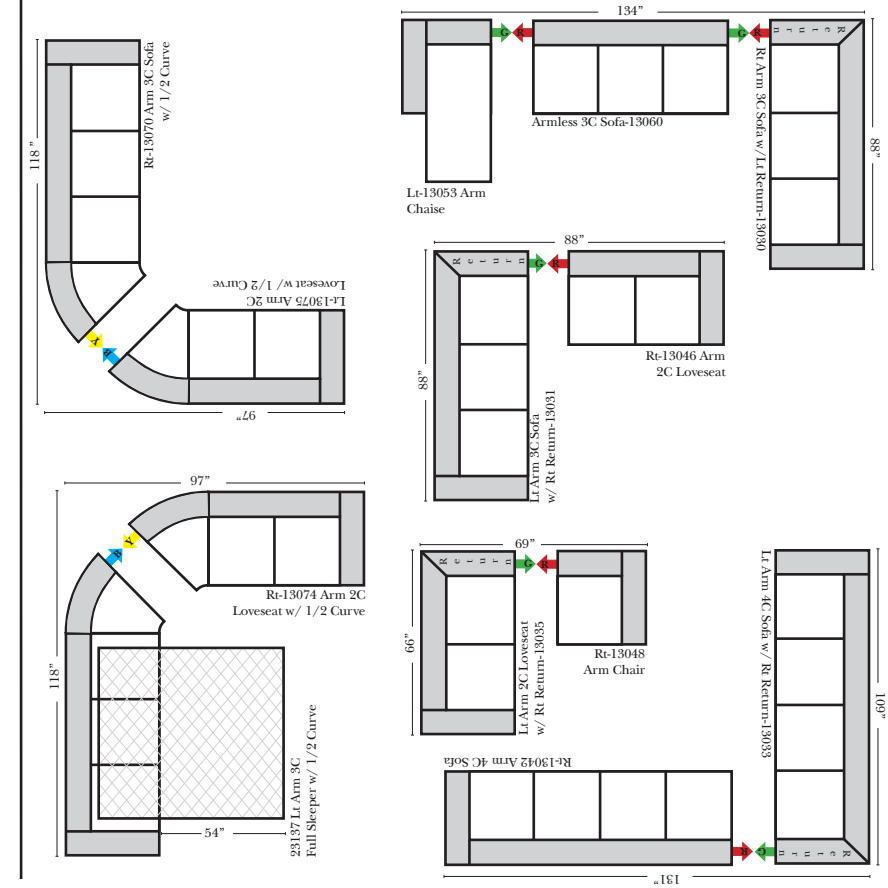

Suggested Configurations

v.11.24.13

The Suggested Configurations below are only a sample of what the imagination can create, please enjoy creating the configuration that fits your lifestyle, using the ideas below and from the items on the opposite page.

Sleepers (Cont.)