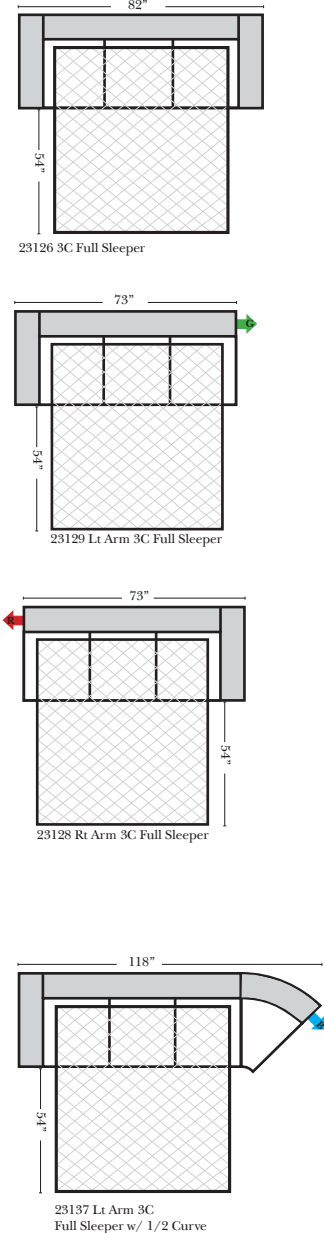

Sleepers

Put Green Arrows with Red Arrows to Create Sectional Groups
Put Blue Arrows with Yellow Arrows to Create Sectional Groups