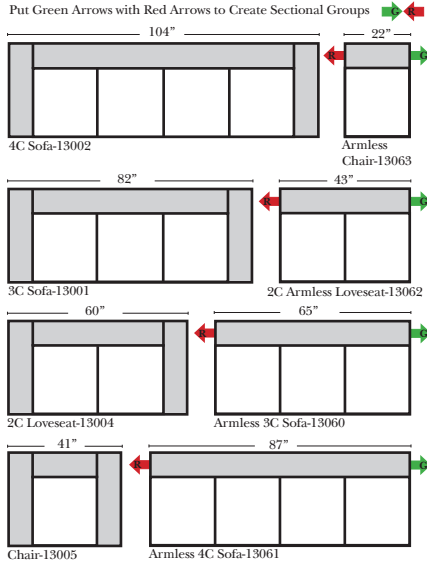

Standard / Ottomans / Armless

2-Piece Curve Sectional

Standard & options

Standard:

- Available in Full & Top Grain Leathers
- Available in Luxury Fabrics
- All Hardwood Frames
- Nail Heads - Brass
- Wood Leg Finish (Standard is Walnut)

Sleeper Options: (additional charges apply)

- Full Sleeper available w/Standard Mattress
- Deluxe Innerspring Mattress: Full Size
- Air Dream Coil Mattress: Full Size

L-Shape / 90 Degree Sectional

(All 4 seat items ship as one piece if stationary, two pieces if motion installed)

Note:

All Dimensions are approximate, if accuracy is crucial, please contact us for validation of the dimensions shown. However, a 1" to 2" variance can still apply due to foam and upholstery.

Bumper / Return Chaise & Conversation Sofas