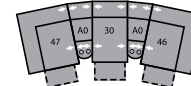

31 Power Wallhugger Recliner
35 Wallhugger Recliner
38 x 39 x 41"
97 x 99 x 104cm
IA: 16" / 41cm

32 Rocker Recliner
39 Power Rocker Recliner
38 x 39 x 41"
97 x 99 x 104cm
IA: 16" / 41cm

33 Swivel Rocker Recliner
38 x 39 x 42"
97 x 99 x 107cm
IA: 16" / 41cm

46 RHF Recliner
66 RHF Power Recliner
31 x 39 x 41"
79 x 99 x 104cm

47 LHF Recliner
67 LHF Power Recliner
31 x 39 x 41"
79 x 99 x 104cm

A0 Storage Wedge 11°
17 x 39 x 36"
43 x 99 x 91cm

A1 Storage Wedge 45°
36 x 37 x 36"
91 x 94 x 91cm

A2 Storage Console
13 x 39 x 36"
33 x 99 x 91cm

MA
107 x 107"
272 x 272cm

MB
103 x 121"
262 x 307cm

MD
116 x 121"
295 x 307cm

ME
166 x 75"
422 x 191cm

MF
124 x 72"
315 x 183cm

MG
163 x 76"
413 x 192cm

MH
115 x 68"
292 x 173cm

Configurations measured in full recline.