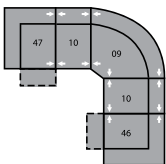

31 Power Wallhugger Recliner
35 Wallhugger Recliner
38 x 39 x 41"
97 x 99 x 104cm
IA: 16" / 41cm

32 Rocker Recliner
39 Power Rocker Recliner
38 x 39 x 41"
97 x 99 x 104cm
IA: 16" / 41cm

33 Swivel Rocker Recliner
38 x 39 x 42"
97 x 99 x 107cm
IA: 16" / 41cm

46 RHF Recliner
66 RHF Power Recliner
31 x 39 x 41"
79 x 99 x 104cm

47 LHF Recliner
67 LHF Power Recliner
31 x 39 x 41"
79 x 99 x 104cm

A0 Storage Wedge 11°
17 x 39 x 36"
43 x 99 x 91cm

A1 Storage Wedge 45°
36 x 37 x 36"
91 x 94 x 91cm

A2 Storage Console
13 x 39 x 36"
33 x 99 x 91cm

MA
107 x 107"
272 x 272cm

MB
103 x 121"
262 x 307cm

MD
116 x 121"
295 x 307cm

ME
166 x 75"
422 x 191cm

MF
124 x 72"
315 x 183cm

MG
163 x 76"
413 x 192cm

MH
115 x 68"
292 x 173cm

Configurations measured in full recline.