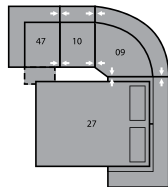

31 Power Wallhugger Recliner
35 Wallhugger Recliner
38 x 39 x 41"
97 x 99 x 104cm
IA: 16" / 41cm

32 Rocker Recliner
39 Power Rocker Recliner
38 x 39 x 41"
97 x 99 x 104cm
IA: 16" / 41cm

33 Swivel Rocker Recliner
38 x 39 x 42"
97 x 99 x 107cm
IA: 16" / 41cm

46 RHF Recliner
66 RHF Power Recliner
31 x 39 x 41"
79 x 99 x 104cm

47 LHF Recliner
67 LHF Power Recliner
31 x 39 x 41"
79 x 99 x 104cm

A0 Storage Wedge 11°
17 x 39 x 36"
43 x 99 x 91cm

A1 Storage Wedge 45°
36 x 37 x 36"
91 x 94 x 91cm

A2 Storage Console
13 x 39 x 36"
33 x 99 x 91cm

MA
107 x 107"
272 x 272cm

MB
103 x 121"
262 x 307cm

MD
116 x 121"
295 x 307cm

ME
166 x 75"
422 x 191cm

MF
124 x 72"
315 x 183cm

MG
163 x 76"
413 x 192cm

MH
115 x 68"
292 x 173cm

Configurations measured in full recline.