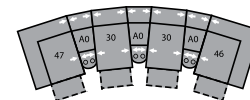

31 Power Wallhugger Recliner
35 Wallhugger Recliner
38 x 39 x 41"
97 x 99 x 104cm
IA: 16" / 41cm

32 Rocker Recliner
39 Power Rocker Recliner
38 x 39 x 41"
97 x 99 x 104cm
IA: 16" / 41cm

33 Swivel Rocker Recliner
38 x 39 x 42"
97 x 99 x 107cm
IA: 16" / 41cm

46 RHF Recliner
66 RHF Power Recliner
31 x 39 x 41"
79 x 99 x 104cm

47 LHF Recliner
67 LHF Power Recliner
31 x 39 x 41"
79 x 99 x 104cm

A0 Storage Wedge 11°
17 x 39 x 36"
43 x 99 x 91cm

A1 Storage Wedge 45°
36 x 37 x 36"
91 x 94 x 91cm

A2 Storage Console
13 x 39 x 36"
33 x 99 x 91cm

MA
107 x 107"
272 x 272cm

MB
103 x 121"
262 x 307cm

MD
116 x 121"
295 x 307cm

ME
166 x 75"
422 x 191cm

MF
124 x 72"
315 x 183cm

MG
163 x 76"
413 x 192cm

MH
115 x 68"
292 x 173cm

Configurations measured in full recline.