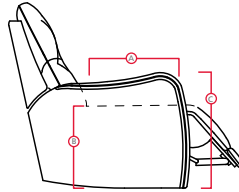

- (A) Seat Depth 22" / 56cm
- (B) Seat Height 19" / 48cm
- (C) Arm Height 25" / 64cm

Features

- > Back: 11 or 12 gauge sinuous springs
- > Seat: 8 gauge sinuous wire springs
- > Back filled with blown fibre
- > Chaise styling
- > Outside handle mechanism
- > Toggle power mechanism