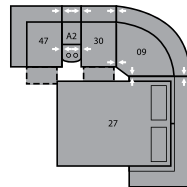

31 Power Wallhugger Recliner
35 Wallhugger Recliner
38 x 39 x 41"
97 x 99 x 104cm
IA: 16" / 41cm

32 Rocker Recliner
39 Power Rocker Recliner
38 x 39 x 41"
97 x 99 x 104cm
IA: 16" / 41cm

33 Swivel Rocker Recliner
38 x 39 x 42"
97 x 99 x 107cm
IA: 16" / 41cm

46 RHF Recliner
66 RHF Power Recliner
31 x 39 x 41"
79 x 99 x 104cm

47 LHF Recliner
67 LHF Power Recliner
31 x 39 x 41"
79 x 99 x 104cm

A0 Storage Wedge 11°
17 x 39 x 36"
43 x 99 x 91cm

A1 Storage Wedge 45°
36 x 37 x 36"
91 x 94 x 91cm

A2 Storage Console
13 x 39 x 36"
33 x 99 x 91cm

MA
107 x 107"
272 x 272cm

MB
103 x 121"
262 x 307cm

MD
116 x 121"
295 x 307cm

ME
166 x 75"
422 x 191cm

MF
124 x 72"
315 x 183cm

MG
163 x 76"
413 x 192cm

MH
115 x 68"
292 x 173cm

Configurations measured in full recline.