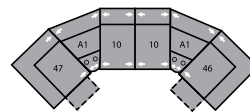

31 Power Wallhugger Recliner
35 Wallhugger Recliner
38 x 39 x 41"
97 x 99 x 104cm
IA: 16" / 41cm

32 Rocker Recliner
39 Power Rocker Recliner
38 x 39 x 41"
97 x 99 x 104cm
IA: 16" / 41cm

33 Swivel Rocker Recliner
38 x 39 x 42"
97 x 99 x 107cm
IA: 16" / 41cm

46 RHF Recliner
66 RHF Power Recliner
31 x 39 x 41"
79 x 99 x 104cm

47 LHF Recliner
67 LHF Power Recliner
31 x 39 x 41"
79 x 99 x 104cm

A0 Storage Wedge 11°
17 x 39 x 36"
43 x 99 x 91cm

A1 Storage Wedge 45°
36 x 37 x 36"
91 x 94 x 91cm

A2 Storage Console
13 x 39 x 36"
33 x 99 x 91cm

MA
107 x 107"
272 x 272cm

MB
103 x 121"
262 x 307cm

MD
116 x 121"
295 x 307cm

ME
166 x 75"
422 x 191cm

MF
124 x 72"
315 x 183cm

MG
163 x 76"
413 x 192cm

MH
115 x 68"
292 x 173cm

Configurations measured in full recline.