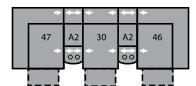

31 Power Wallhugger Recliner
35 Wallhugger Recliner
38 x 39 x 41"
97 x 99 x 104cm
IA: 16" / 41cm

32 Rocker Recliner
39 Power Rocker Recliner
38 x 39 x 41"
97 x 99 x 104cm
IA: 16" / 41cm

33 Swivel Rocker Recliner
38 x 39 x 42"
97 x 99 x 107cm
IA: 16" / 41cm

46 RHF Recliner
66 RHF Power Recliner
31 x 39 x 41"
79 x 99 x 104cm

47 LHF Recliner
67 LHF Power Recliner
31 x 39 x 41"
79 x 99 x 104cm

A0 Storage Wedge 11°
17 x 39 x 36"
43 x 99 x 91cm

A1 Storage Wedge 45°
36 x 37 x 36"
91 x 94 x 91cm

A2 Storage Console
13 x 39 x 36"
33 x 99 x 91cm

MA
107 x 107"
272 x 272cm

MB
103 x 121"
262 x 307cm

MD
116 x 121"
295 x 307cm

ME
166 x 75"
422 x 191cm

MF
124 x 72"
315 x 183cm

MG
163 x 76"
413 x 192cm

MH
115 x 68"
292 x 173cm

Configurations measured in full recline.