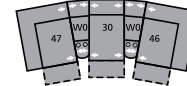

- A Seat Depth 22" / 56cm
- B Seat Height 21" / 53cm
- C Arm Height 26" / 66cm

32 Rocker Recliner  
39 Power Rocker Recliner  
41 x 40 x 38"  
104 x 102 x 97cm  
IA: 20" / 51cm

33 Swivel Rocker Recliner  
41 x 40 x 39"  
104 x 102 x 99cm  
IA: 20" / 51cm

46 RHF Recliner  
66 RHF Power Recliner  
32 x 40 x 38"  
81 x 102 x 97cm

58 Loveseat Console  
68 Power Loveseat Console  
77 x 40 x 38"  
196 x 102 x 97cm

W0 Home Theatre Wedge  
17 x 40 x 35"  
42 x 102 x 89cm

W1 Wedge 45°  
37 x 38 x 35"  
93 x 97 x 89cm

W2 Console  
13 x 40 x 35"  
33 x 102 x 89cm

Configurations measured in full recline.

M1  
150 x 65"  
381 x 165cm

MA  
107 x 107"  
272 x 272cm

MW  
167 x 74"  
424 x 188cm

MX  
121 x 69"  
307 x 175cm

MY  
161 x 72"  
409 x 183cm

MZ  
114 x 65"  
290 x 165cm