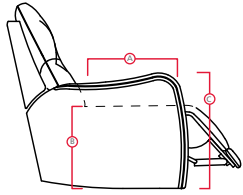

# 41031 NORWOOD

**PALLISER**<sup>®</sup>  
My Home, My Style, My Way™

DIMENSIONS SHOWN AS WIDTH X DEPTH X HEIGHT.  
SPECIFICATIONS ARE CORRECT AT TIME OF PRINTING AND ARE SUBJECT TO CHANGE WITHOUT NOTICE.  
LHF – LEFT HAND FACING RHF – RIGHT HAND FACING IA – INSIDE ARM TO INSIDE ARM

- A Seat Depth 22" / 56cm
- B Seat Height 21" / 53cm
- C Arm Height 26" / 66cm