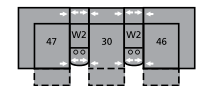

- A Seat Depth 22" / 56cm
- B Seat Height 21" / 53cm
- C Arm Height 26" / 66cm

32 Rocker Recliner  
39 Power Rocker Recliner  
41 x 40 x 38"  
104 x 102 x 97cm  
IA: 20" / 51cm

33 Swivel Rocker Recliner  
41 x 40 x 39"  
104 x 102 x 99cm  
IA: 20" / 51cm

46 RHF Recliner  
66 RHF Power Recliner  
32 x 40 x 38"  
81 x 102 x 97cm

58 Loveseat Console  
68 Power Loveseat Console  
77 x 40 x 38"  
196 x 102 x 97cm

W0 Home Theatre Wedge  
17 x 40 x 35"  
42 x 102 x 89cm

W1 Wedge 45°  
37 x 38 x 35"  
93 x 97 x 89cm

W2 Console  
13 x 40 x 35"  
33 x 102 x 89cm

Configurations measured in full recline.

M1  
150 x 65"  
381 x 165cm

MA  
107 x 107"  
272 x 272cm

MW  
167 x 74"  
424 x 188cm

MX  
121 x 69"  
307 x 175cm

MY  
161 x 72"  
409 x 183cm

MZ  
114 x 65"  
290 x 165cm